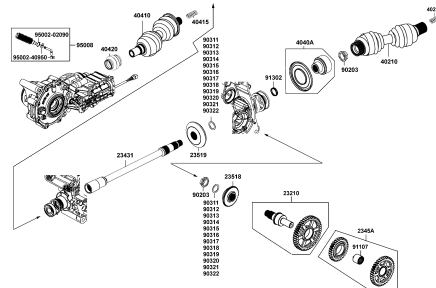

E08 Shaft Reduction