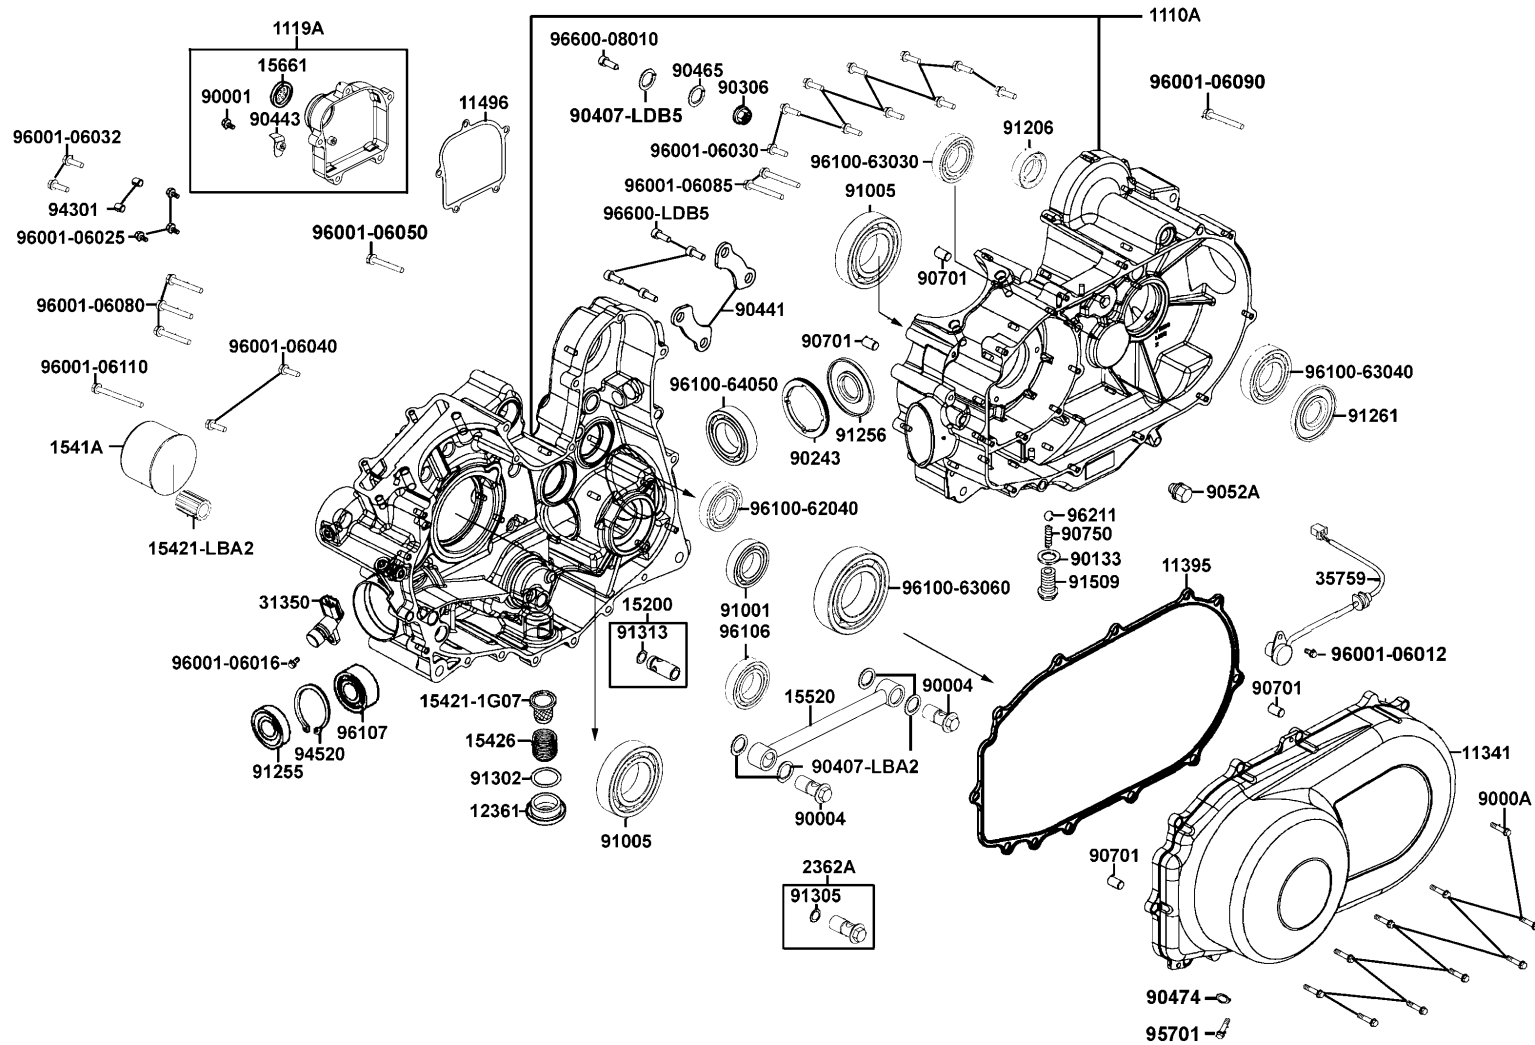

E01

Crank Case