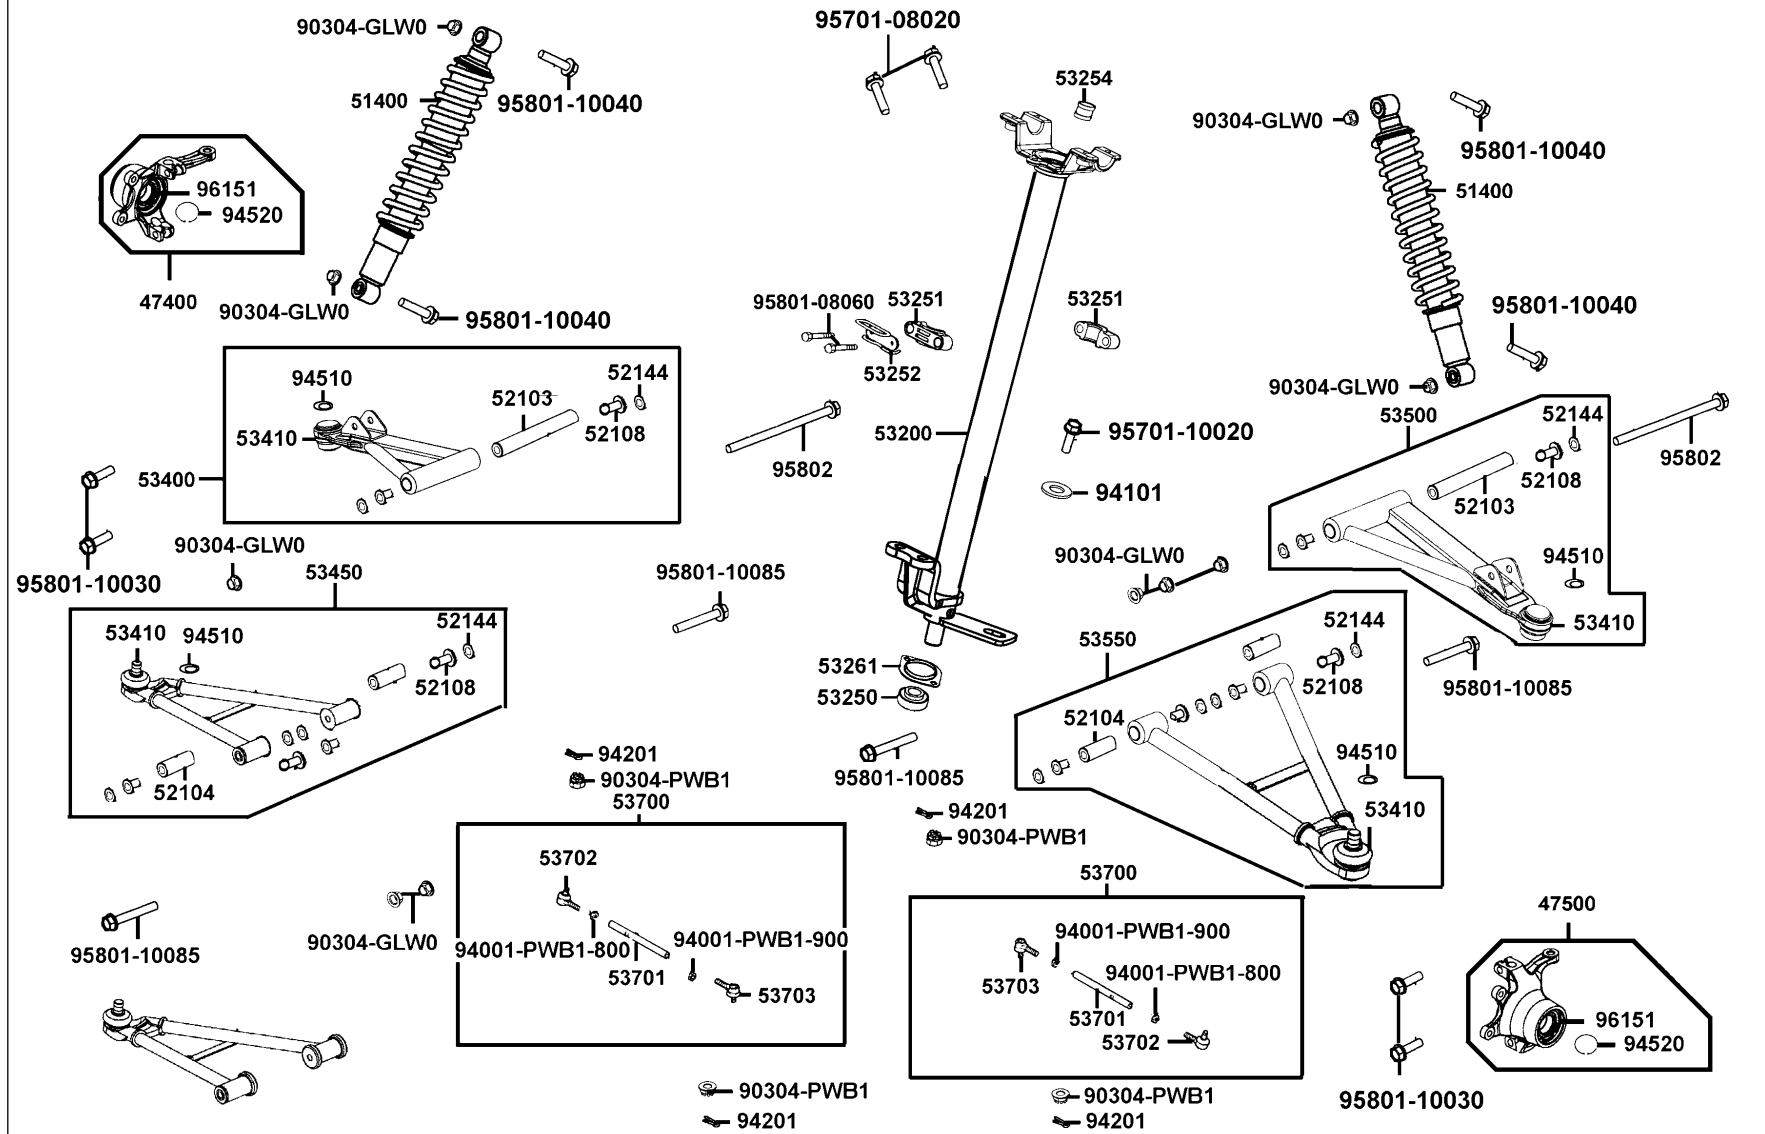

F06

Stem Steering

Sales mark	Ref no	Part no	Description	Reg description	Regd no	F06
	47400	47400-PWB1-900	KNUCKLE STEERING ASSEMBLY	KNUCKLE STEERING ASSEMBLY	1	
	47500	47500-PWB1-900	KNUCKLE STEERING ASSEMBLY	KNUCKLE STEERING ASSEMBLY	1	
**	51400	51400-LFE9-E00	CUSHION ASSY FR	CUSHION ASSY FR	2	
	52103	52103-PWB1-900	SLEEVE SUSPENSION	SLEEVE SUSPENSION	2	
	52104	52104-PWB1-900	SLEEVE SUSPENSION	SLEEVE SUSPENSION	4	
	52108	52108-PWB1-900	BUSHING SUSPENSION	BUSHING SUSPENSION	12	
	52144	52144-PWB1-900	SEAL SUSPENSION	SEAL SUSPENSION	12	
	53200	53200-LFE9-E00	POST STEERING	POST STEERING	1	
	53250	53250-PWB1-900	BEARING STEERING-LOW SPEED	BEARING STEERING-LOW SPEED	1	
	53251	53251-LCA5-E00	HOLDER STEM STEERING	HOLDER STEM STEERING	2	
	53252	53252-LBA7-900	CLAMPER STEM HOLDER	CLAMPER STEM HOLDER	1	
	53254	53254-LBA7-900	SLEEVE STEM	SLEEVE STEM	1	
	53261	53261-PWB1-900	FLANGE BEARING-TWO MTG HOLE	FLANGE BEARING-TWO MTG HOLE	1	
**	53400	53400-LFE9-E00	A-ARM ASSY FR UPPER R/H	A-ARM ASSY FR UPPER R/H	1	
	53410	53410-PWB1-900	BALL JOINT ASSY	BALL JOINT ASSY	4	
**	53450	53450-LFE9-E00	A-ARM ASSY FR LOWER RH	A-ARM ASSY FR LOWER RH	1	
**	53500	53500-LFE9-E00	A-ARM ASSY FR UPPER LH	A-ARM ASSY FR UPPER LH	1	
**	53550	53550-LFE9-E00	A-ARM ASSY FR LOWER LH	A-ARM ASSY FR LOWER LH	1	
	53700	53700-LFE9-E00	TIE ROD-ASSY	TIE ROD-ASSY	2	
	53701	53701-LFE9-E00	TIE ROD	TIE ROD	2	