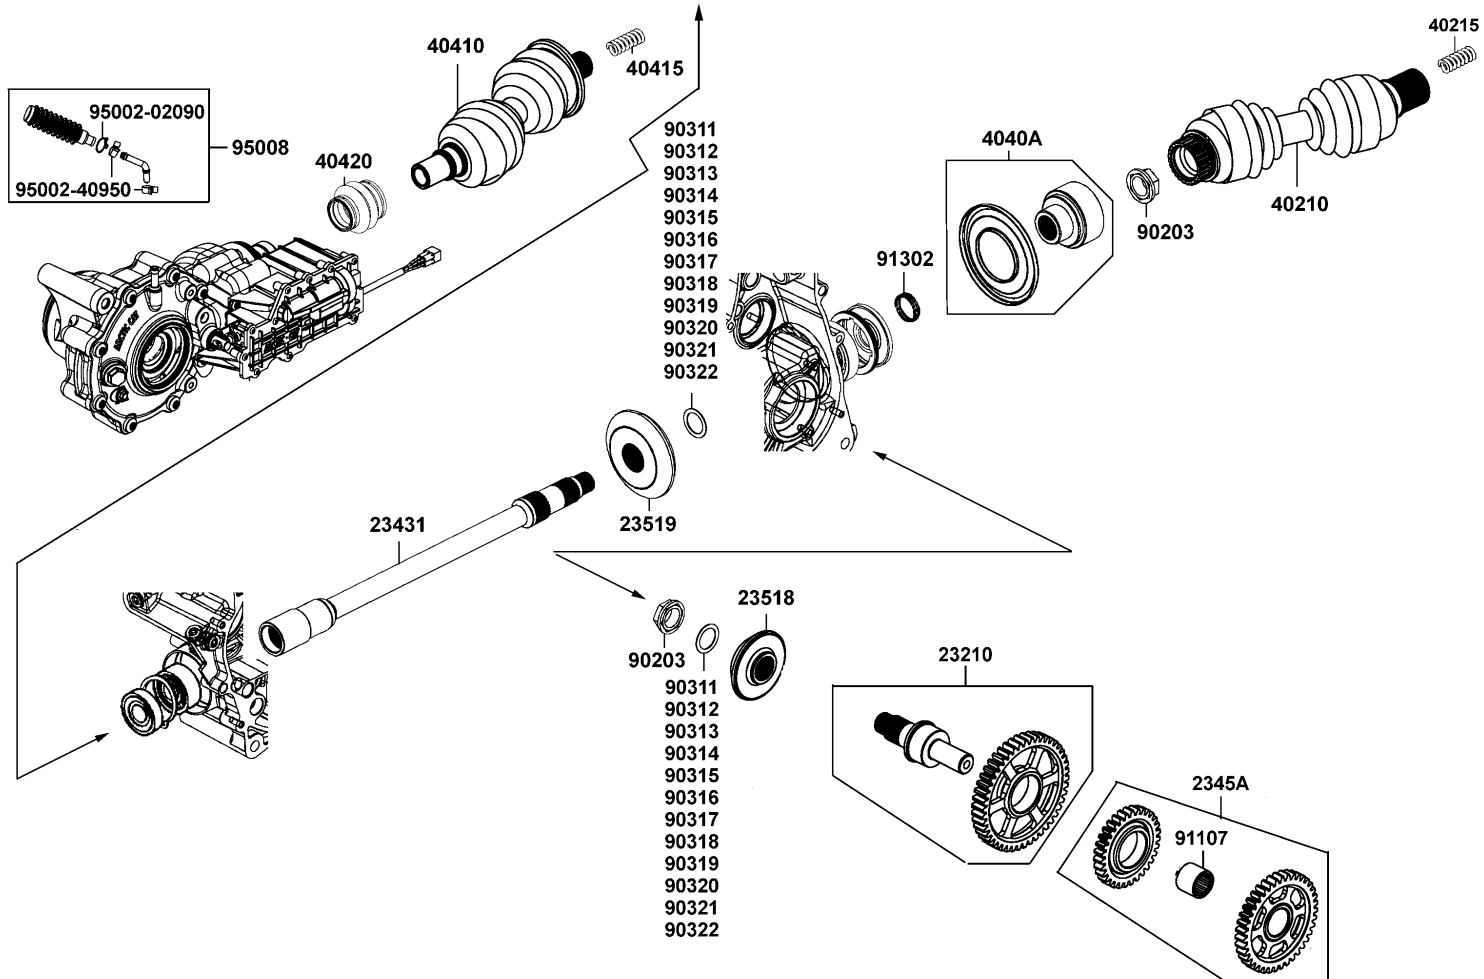

E08

Shaft Reduction