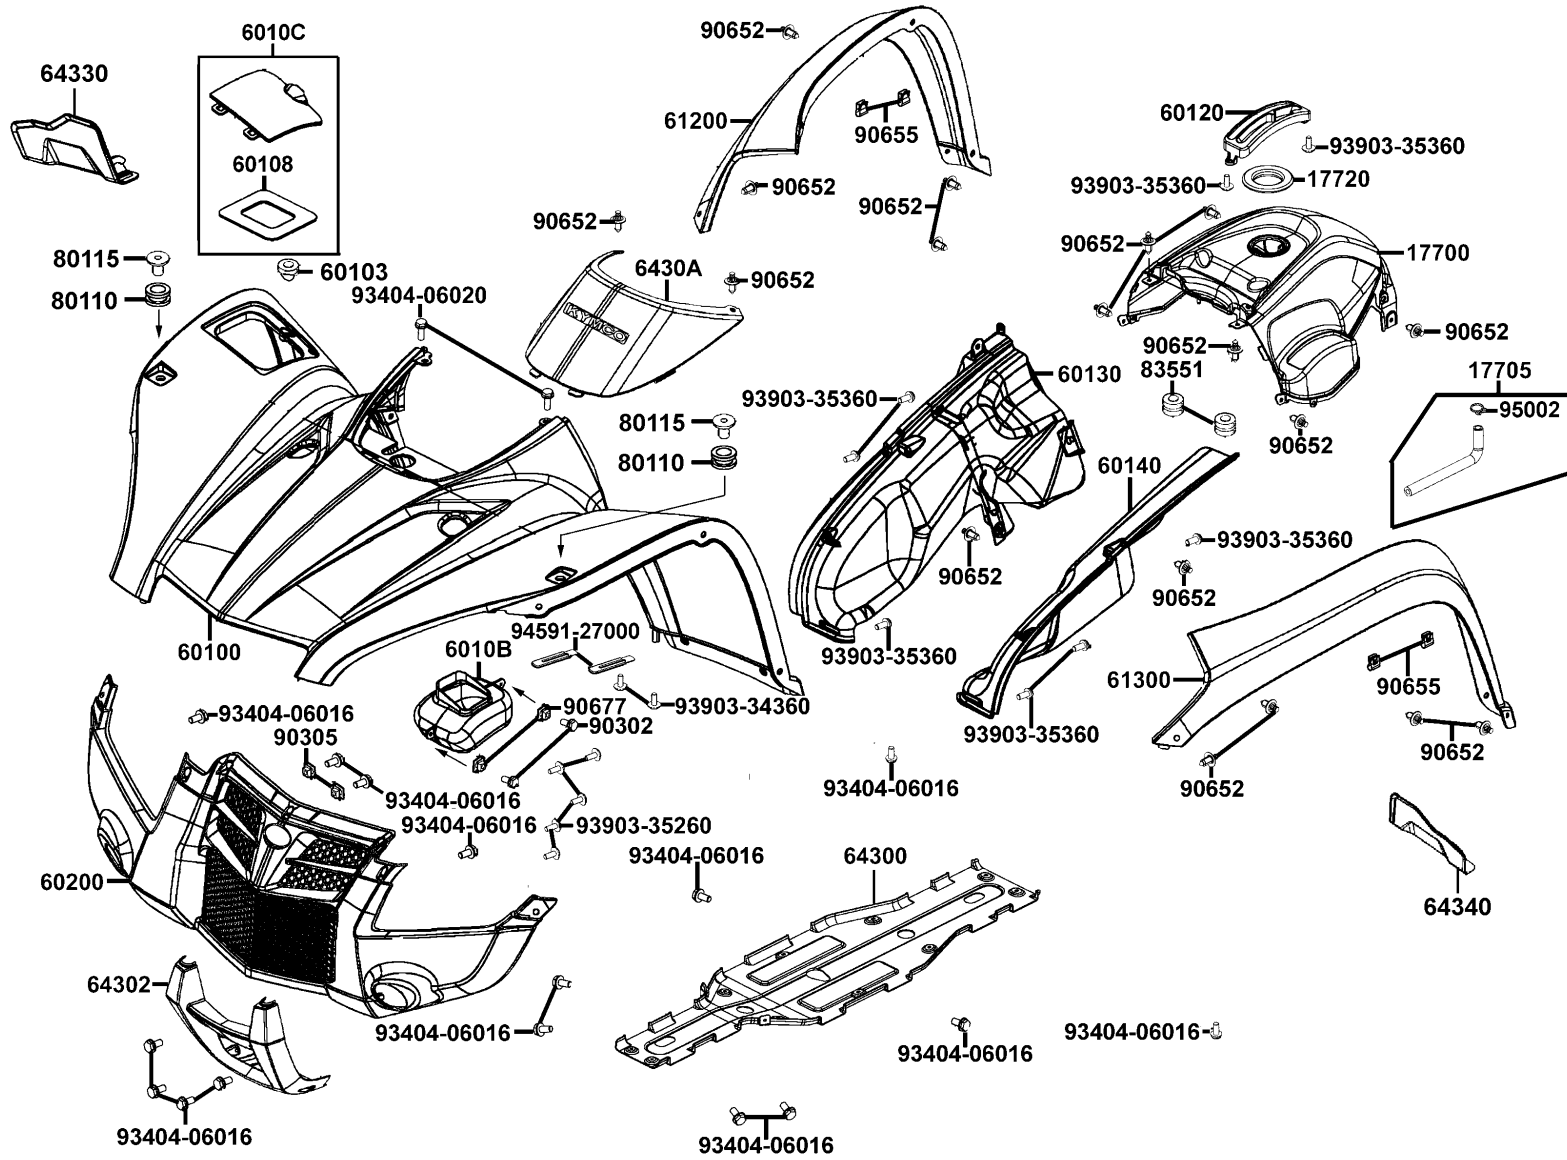

F05

Fender Front