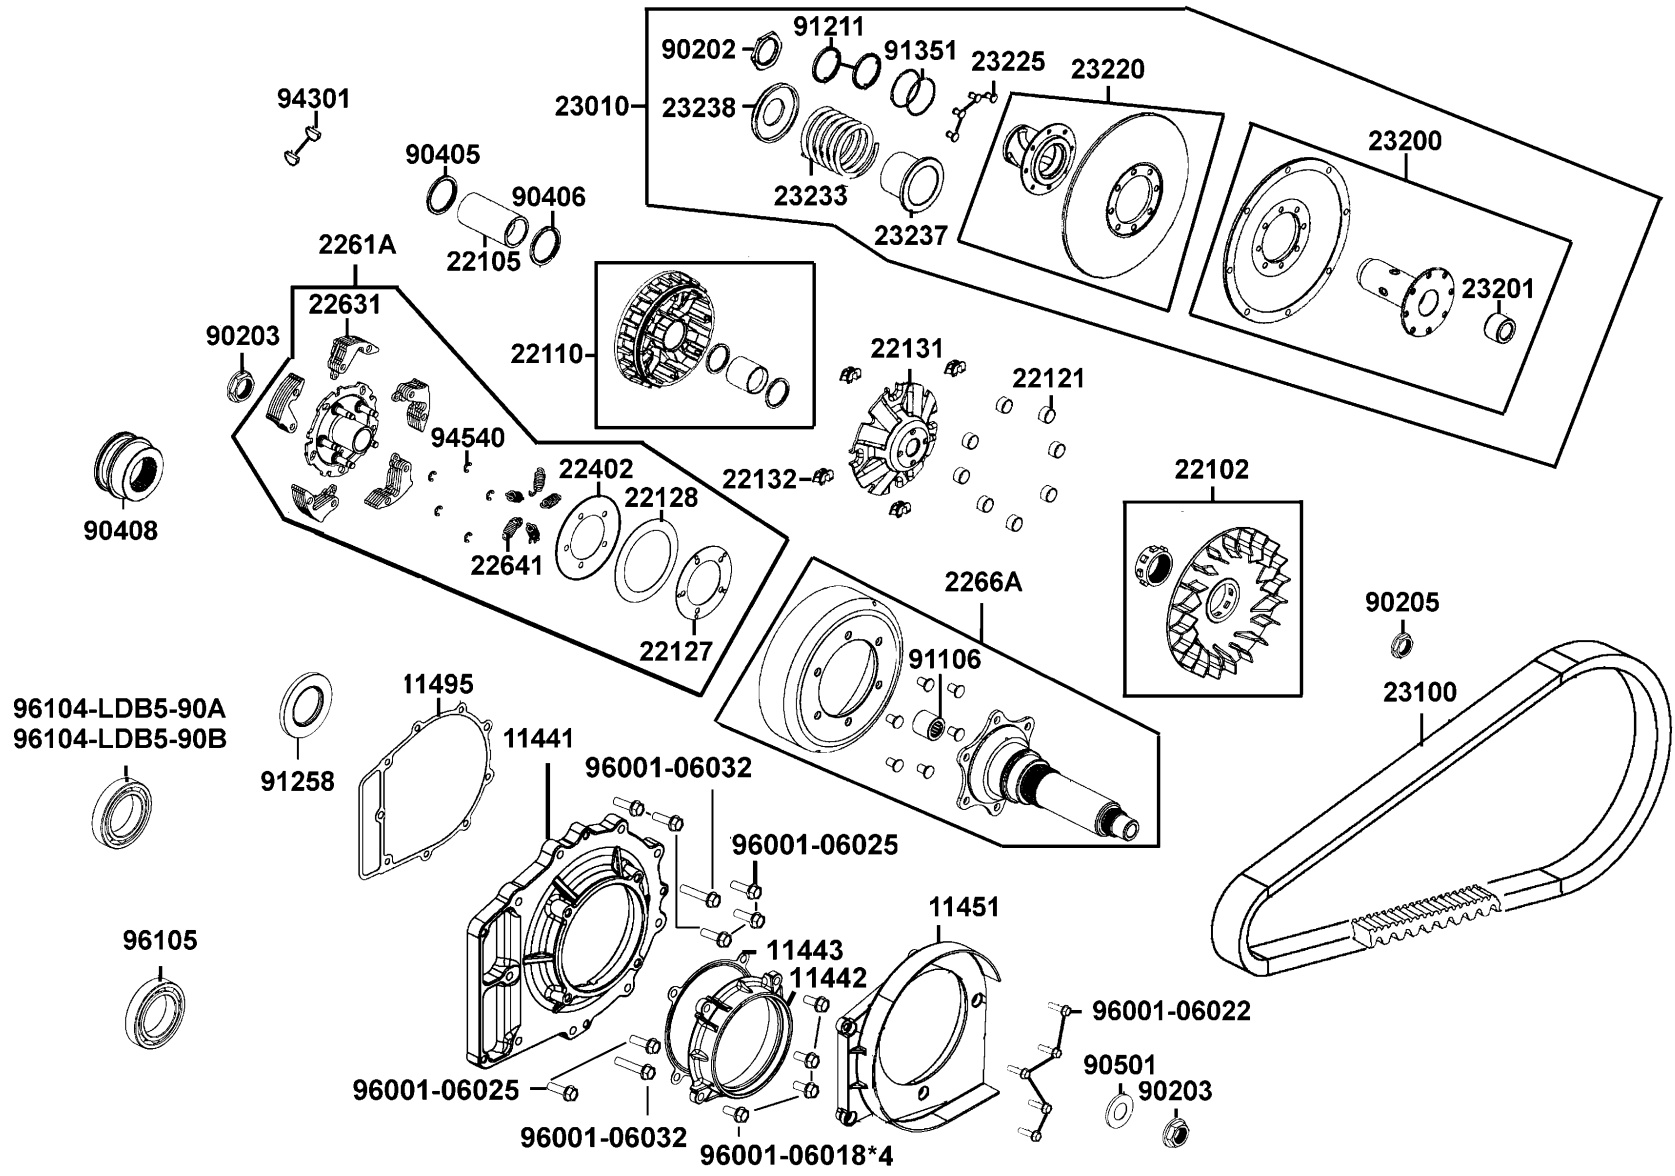

E05

Drive Pulley