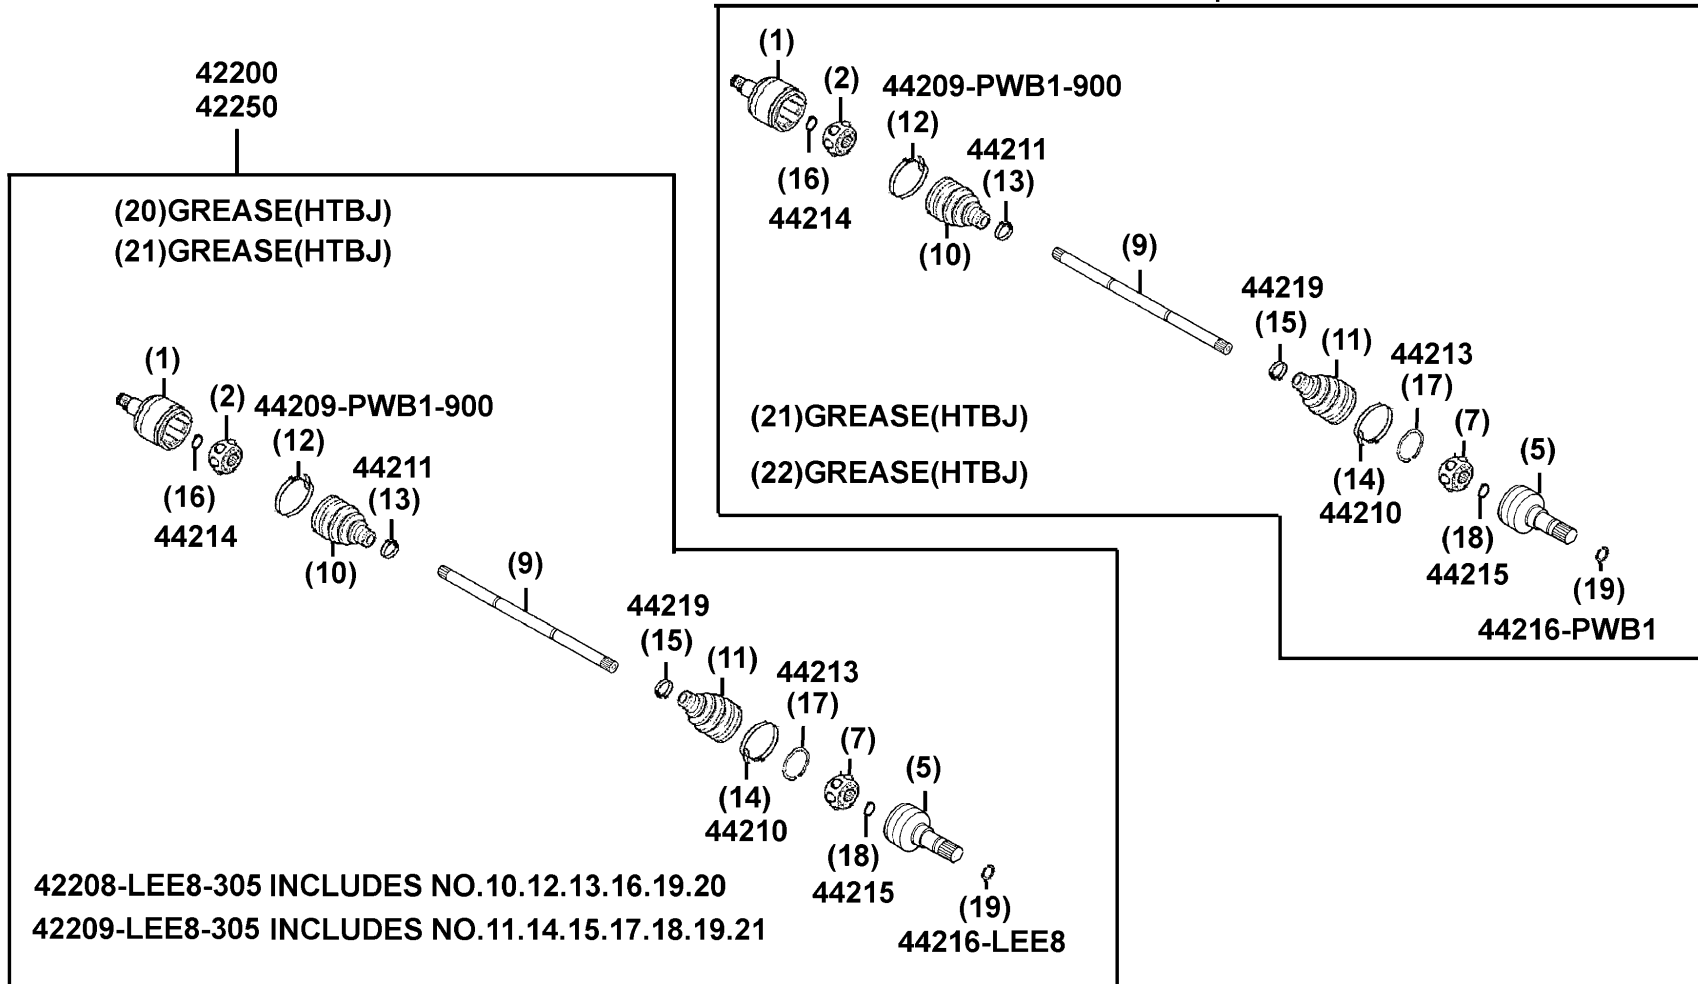

Separated Parts Of CVJ

44208-PWB1-305 INCLUDES NO.10.12.13.16.19.21
 44209-PWB1-305 INCLUDES NO.11.14.15.17.18.19.22

44200
 44250

Sales mark	Ref no	Part no	Description	Reg description	Regd no	F29
	42200	42200-LFE9-E00	HALF SHAFT REAR-RH	HALF SHAFT REAR-RH	1	
	42208-LEE8-305	42208-LEE8-305	WHEEL SIDE BOOT SERVICE KIT	WHEEL SIDE BOOT SERVICE KIT	1	
	42209-LEE8-305	42209-LEE8-305	DIFF SIDE BOOT SERVICE KIT	DIFF SIDE BOOT SERVICE KIT	1	
	42250	42250-LFE9-E00	HALF SHAFT REAR-LH	HALF SHAFT REAR-LH	1	
	44200	44200-LFE9-E00	HALF SHAFT FRONT-RH	HALF SHAFT FRONT-RH	1	
	44208-PWB1-305	44208-PWB1-305	WHEEL SIDE BOOT SERVICE KIT	WHEEL SIDE BOOT SERVICE KIT	1	
	44209-PWB1-305	44209-PWB1-305	DIFF SIDE BOOT SERVICE KIT	DIFF SIDE BOOT SERVICE KIT	1	
	44209-PWB1-900	44209-PWB1-900	BOOT-BAND (L)	BOOT-BAND (L)	2	
	44210	44210-PWB1-900	BOOT-BAND (L)	BOOT-BAND (L)	2	
	44211	44211-PWB1-900	BOOT-BAND (S)	BOOT-BAND (S)	2	
	44213	44213-PWB1-900	CIRCLIP (DOJ MONTH)	CIRCLIP (DOJ MONTH)	2	
	44214	44214-PWB1-900	CIRCLIP	CIRCLIP	2	
	44215	44215-PWB1-900	SNAP RING	SNAP RING	2	
	44216-LEE8	44216-LEE8-E00	CIRCLIP DOJ STEM	CIRCLIP DOJ STEM	1	
	44216-PWB1	44216-PWB1-900	CIRCLIP (DOJ STEM)	CIRCLIP (DOJ STEM)	1	
	44219	44219-PWB1-900	BOOT-BAND (S)	BOOT-BAND (S)	2	
	44250	44250-LFE9-E00	HALF SHAFT FRONT-LH	HALF SHAFT FRONT-LH	1	