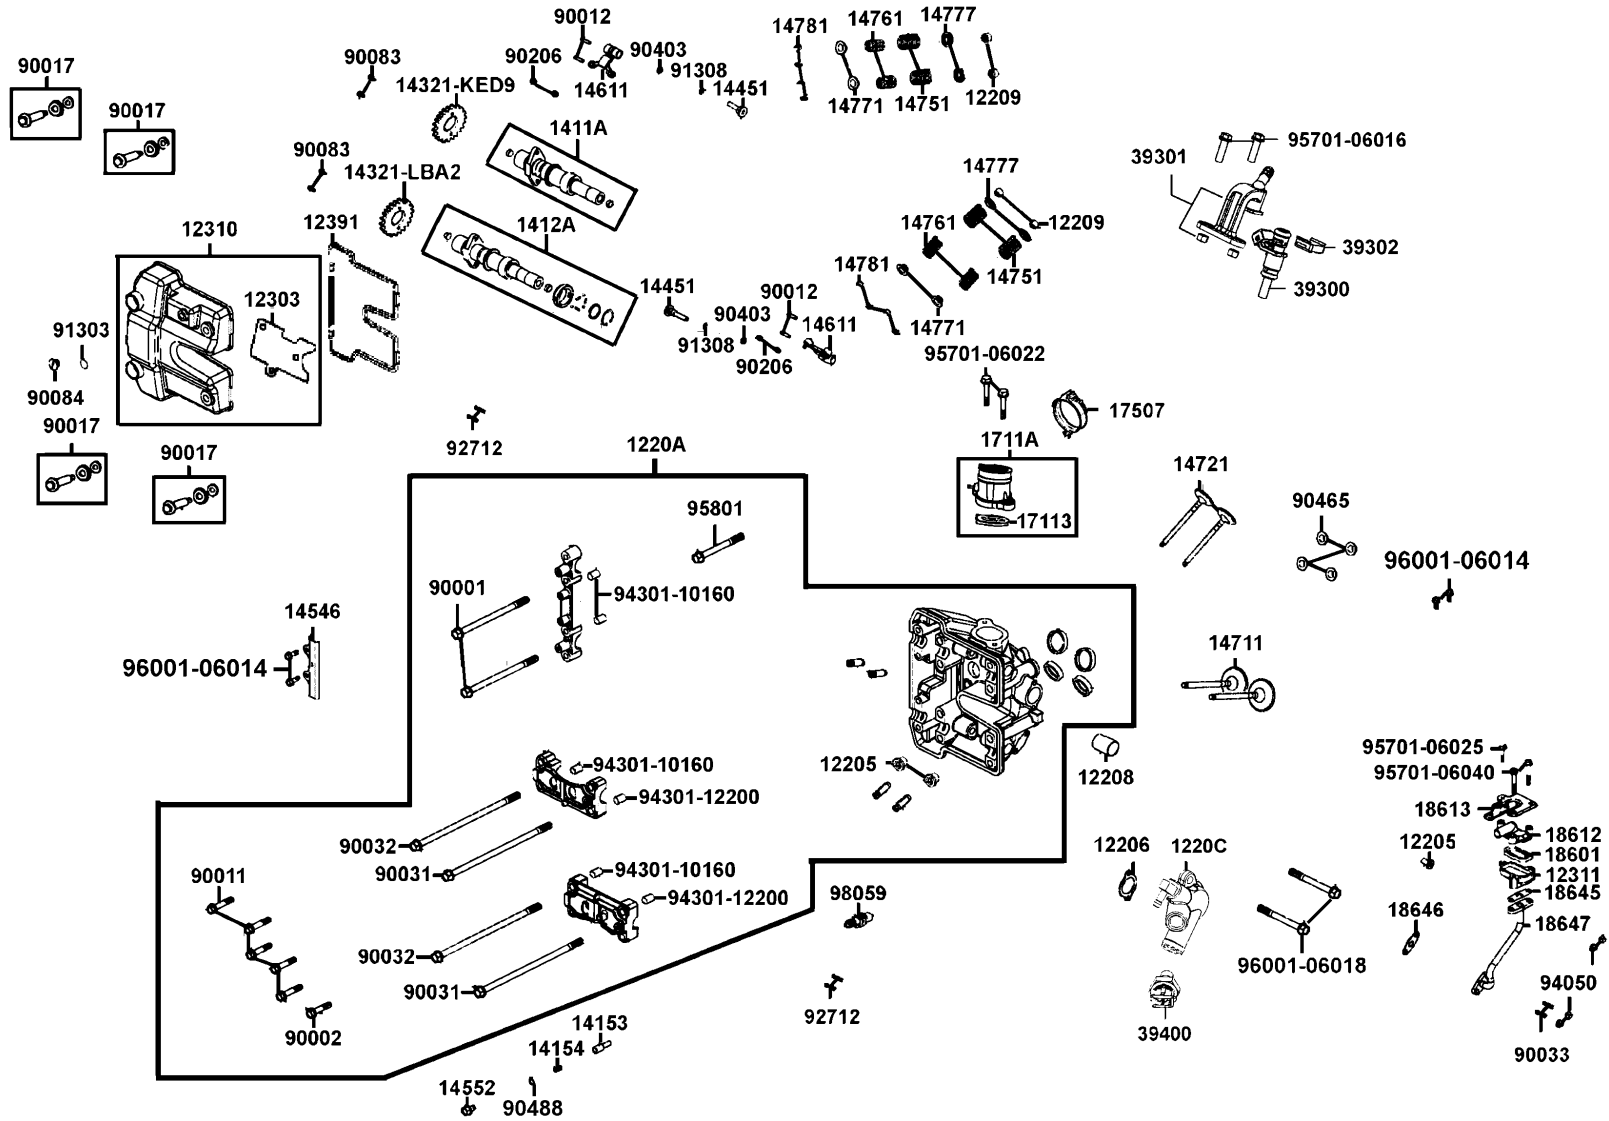

E02

Cylinder Head Cover Cylinder Head