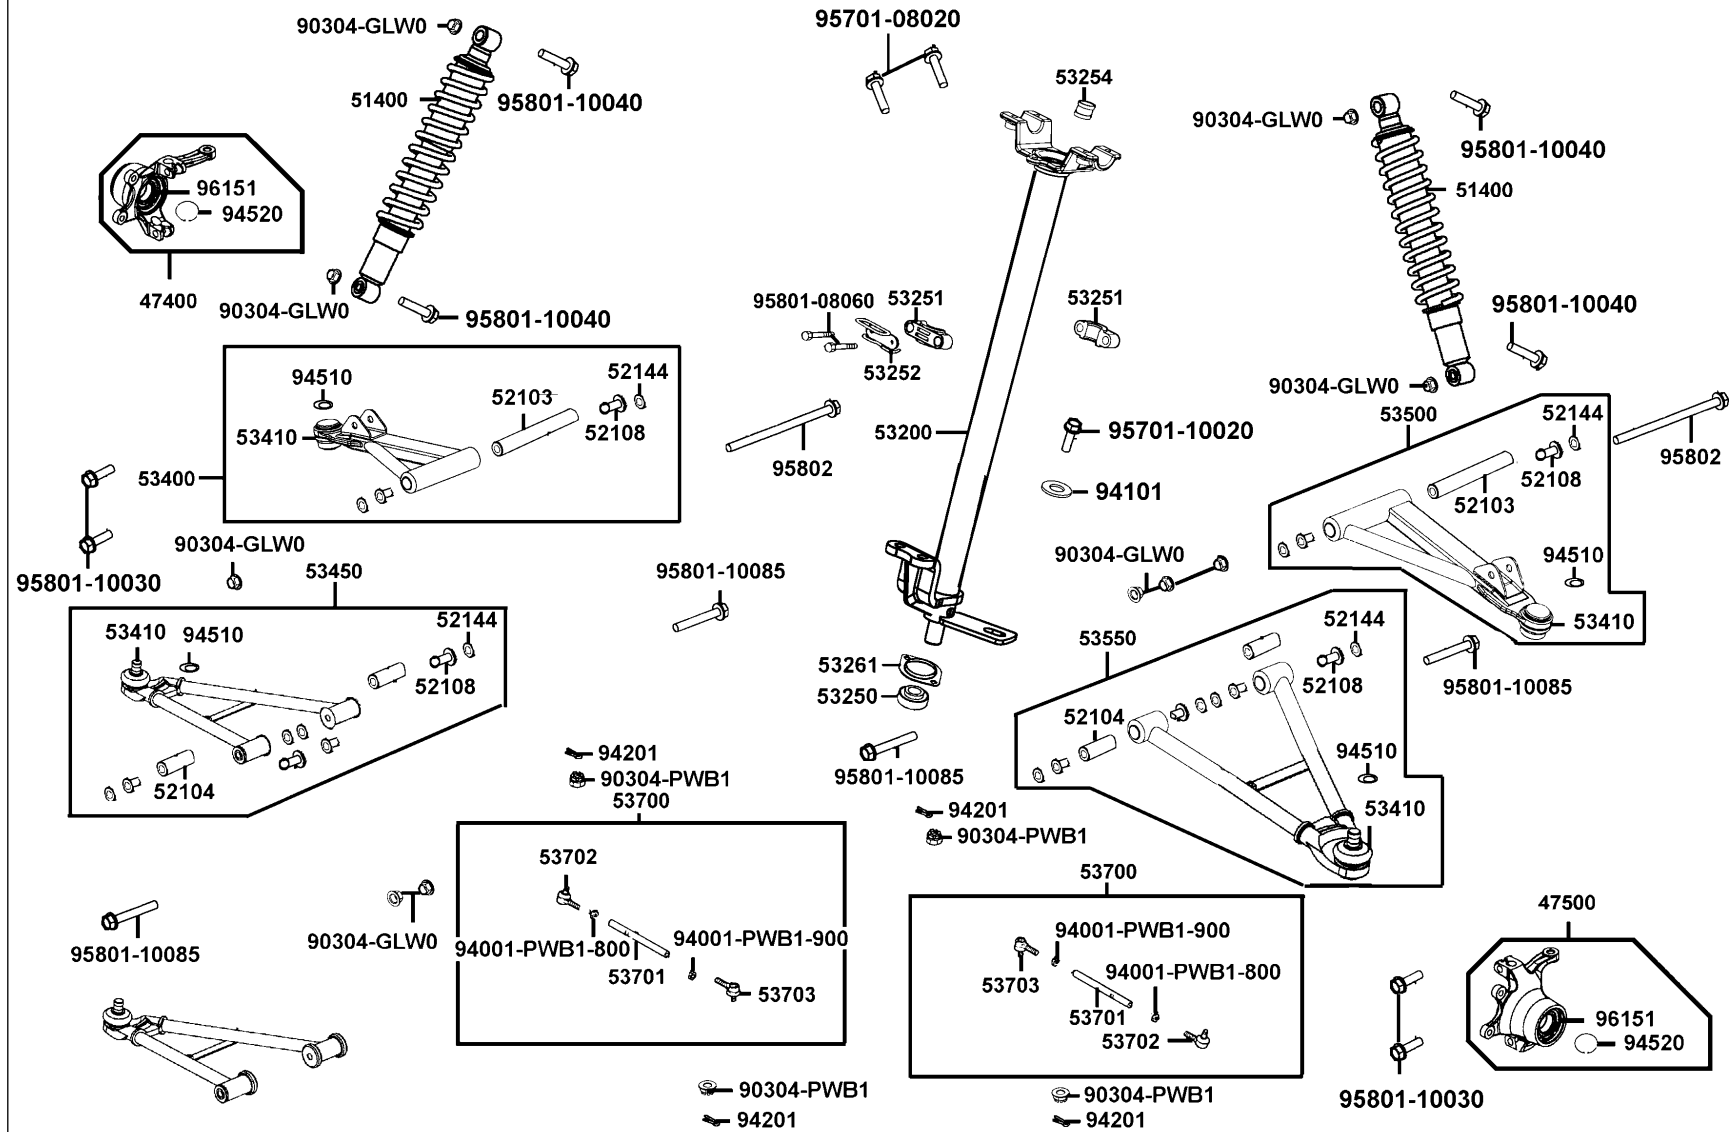

F06

Stem Steering