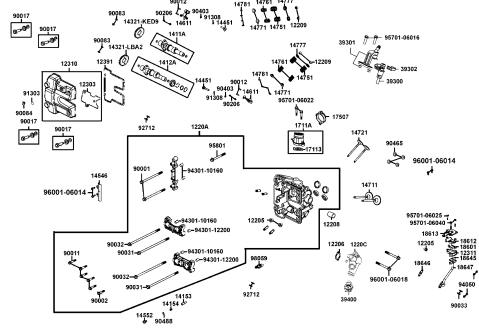

E02 Cylinder Head Cover Cylinder