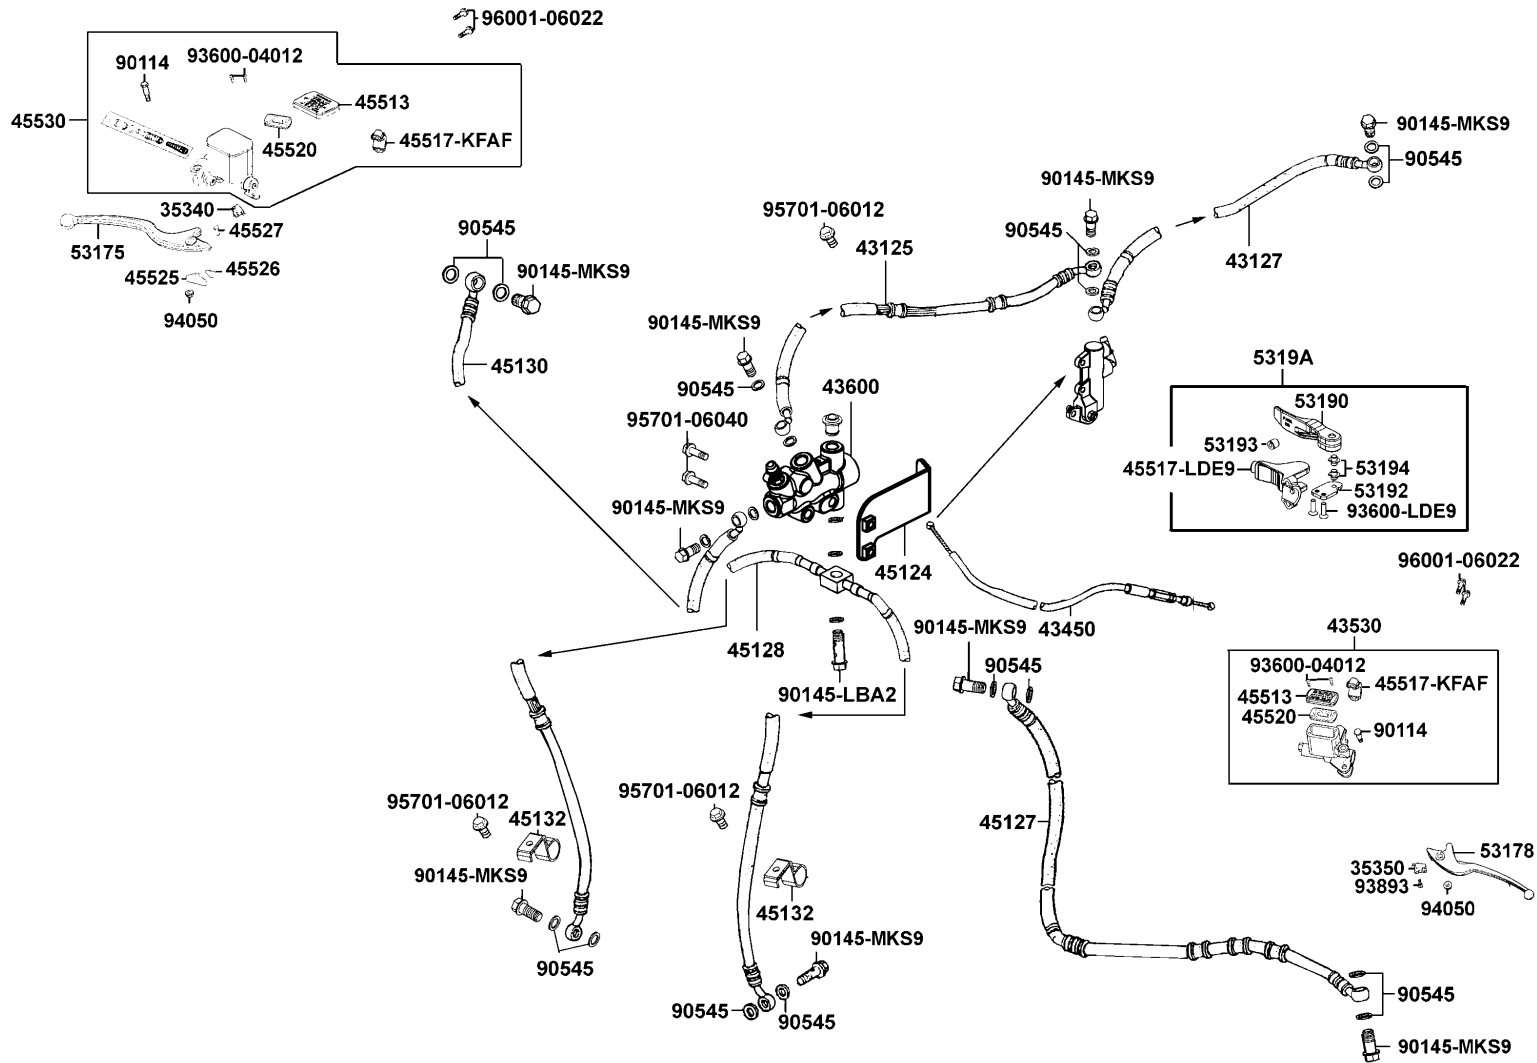

F04

Master Cylinder