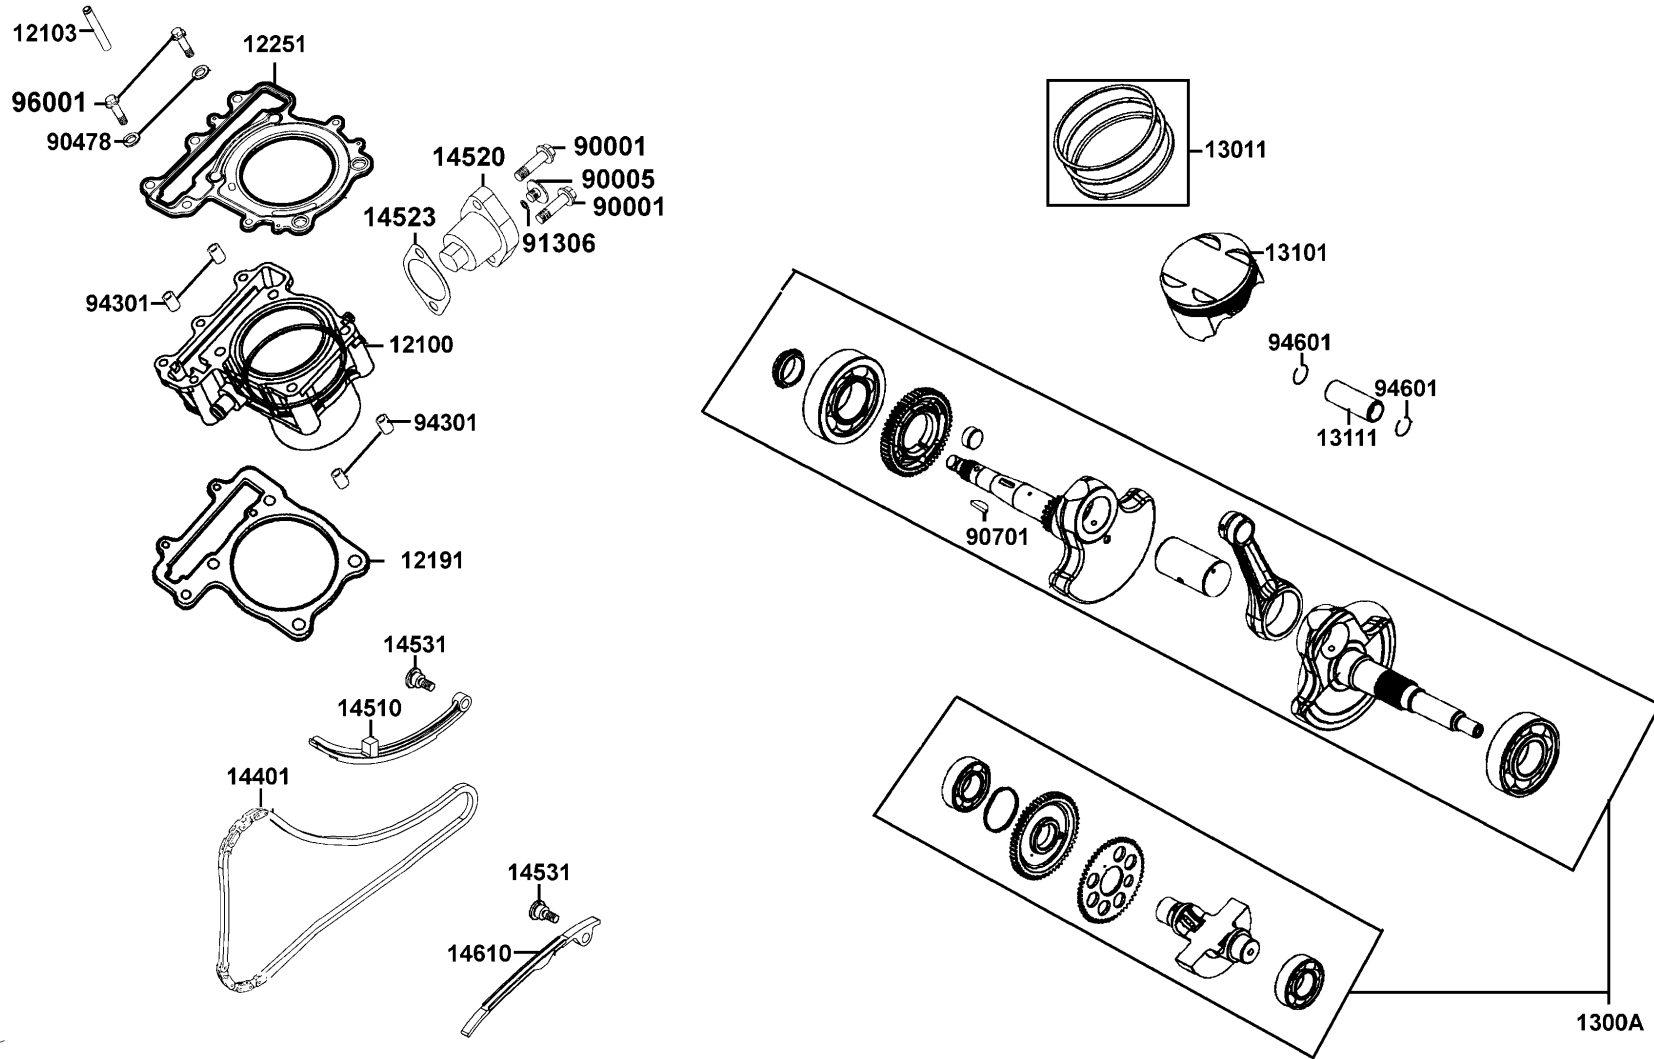

E03

Cylinder Piston Crankshaft