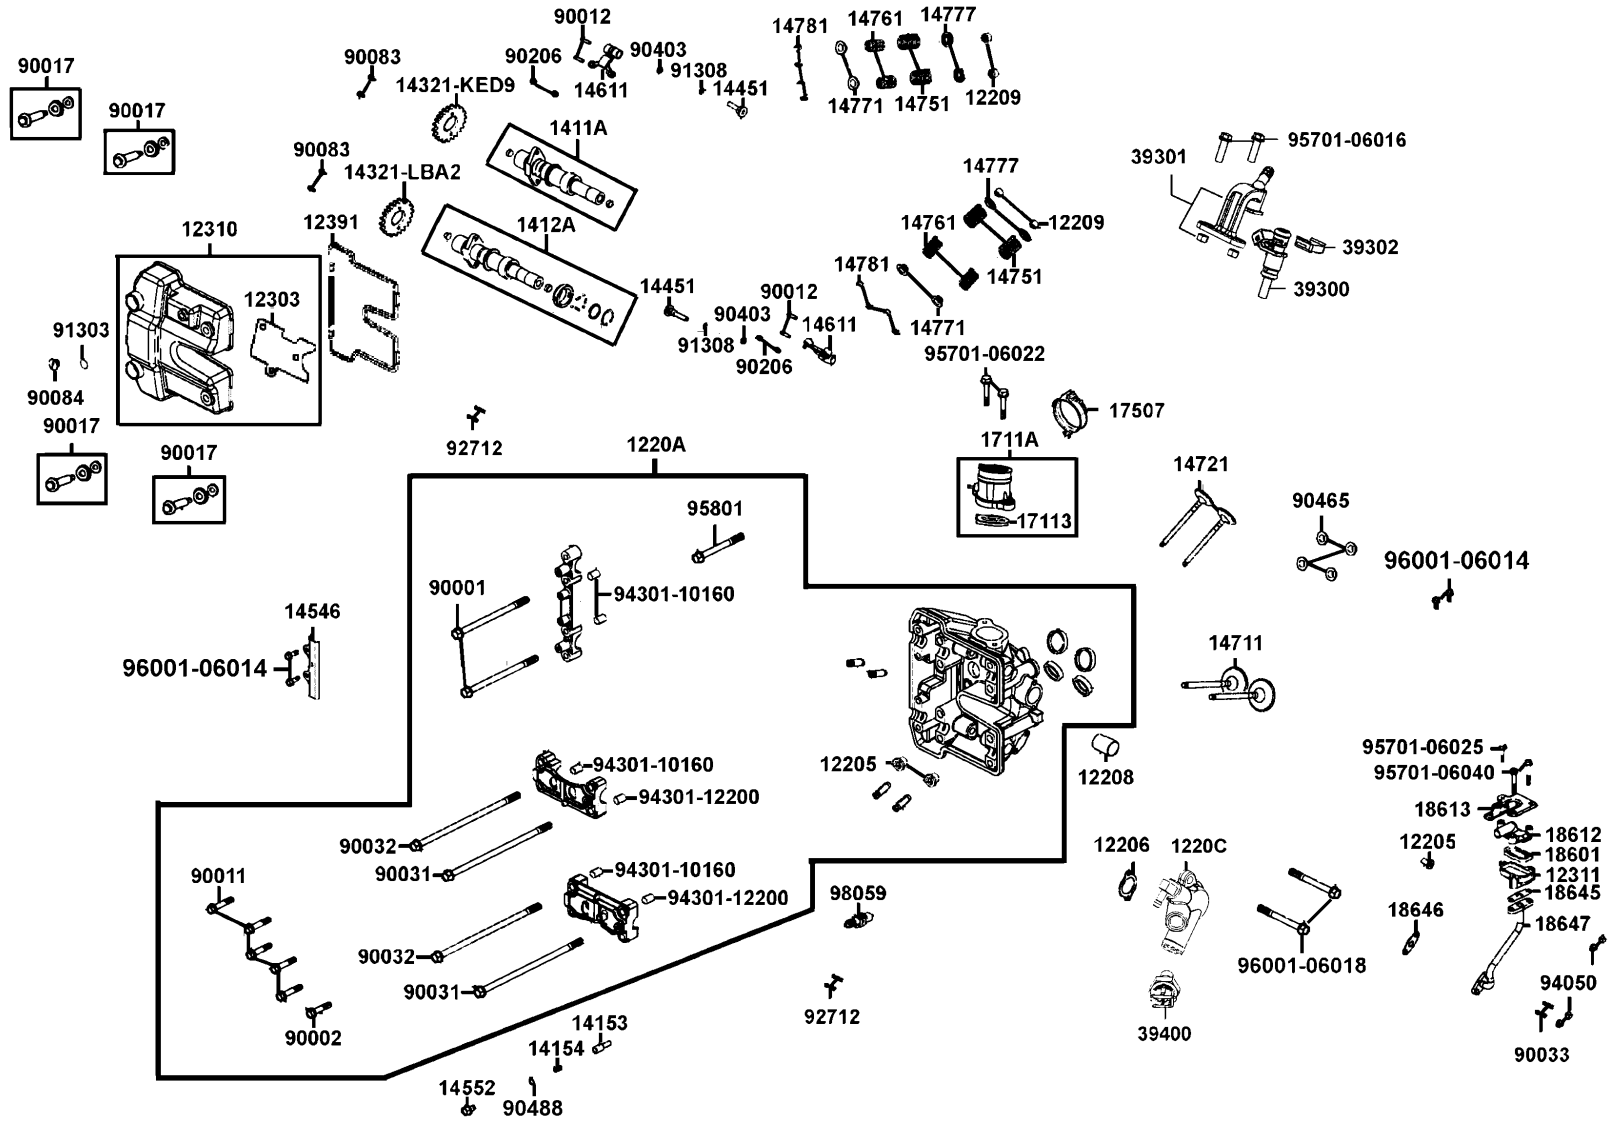

E02

Cylinder Head Cover Cylinder Head

Sales mark	Ref no	Part no	Description	Reg description	Regd no	E02
	12205	12205-KHE8-301	BOLT SEALING 12MM	BOLT SEALING 12MM	3	
	12206	12206-LBA2-E00	GASKET WATER COVER	GASKET WATER COVER	1	
	12208	12208-LBA2-E00	STOPPER HEAD WATER	STOPPER HEAD WATER	1	
	12209	12209-GDB4-68A	SEAL VALVE STEM	SEAL VALVE STEM	4	
	1220A	1220A-LDG7-900	HEAD ASSY CYLNDER	HEAD ASSY CYLNDER	1	
	1220C	1220C-LGC7-305	COVER COMP WATER	COVER COMP WATER	1	
	12303	12303-LBA2-E00	GASKET PLATE	GASKET PLATE	1	
**	12310	12310-LDB5-E00	COVER COMP HEAD	COVER COMP HEAD	1	
	12311	12311-KBE2-900	BODY REED VALVE	BODY REED VALVE	1	
	12391	12391-LBA2-E00	SEAL HEAD COVER	SEAL HEAD COVER	1	
	1411A	1411A-LBA2-E00	CAMSHAFT INLET COMP	CAMSHAFT INLET COMP	1	
	1412A	1412A-LDG7-E00	CAMSHAFT EXH COMP	CAMSHAFT EXH COMP	1	
	14153	14153-LBA2-E00	STOPPER	STOPPER	1	
	14154	14154-LBA2-E00	SPRING STOPPER	SPRING STOPPER	1	
	14321-KED9	14321-KED9-900	SPROCKET CAMSHAFT	SPROCKET CAMSHAFT	1	
	14321-LBA2	14321-LBA2-E00	SPROCKET CAMSHAFT	SPROCKET CAMSHAFT	1	
	14451	14451-LBA2-E00	SHAFT ROCKER ARM	SHAFT ROCKER ARM	2	
	14546	14546-LBA2-E00	GUIDE UPPER TENSIONER	GUIDE UPPER TENSIONER	1	
	14552	14552-KGBG-900	STOPPER BOLT	STOPPER BOLT	1	
	14611	14611-LBA2-E00	ARM VALVE ROCKER	ARM VALVE ROCKER	2	