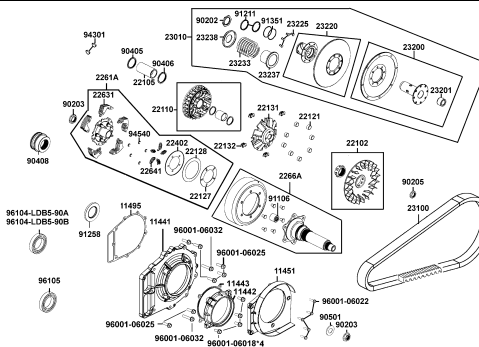

CONTENTS - ENGINE GROUP

E01 Crank Case

E02 Cylinder Head Cover Cylinder

E03 Cylinder Piston Crankshaft

E04 Right Crankcase Cover Water

E05 Drive Pulley

E06 Starting Motor Generator

E07 Clutch Assy Primary