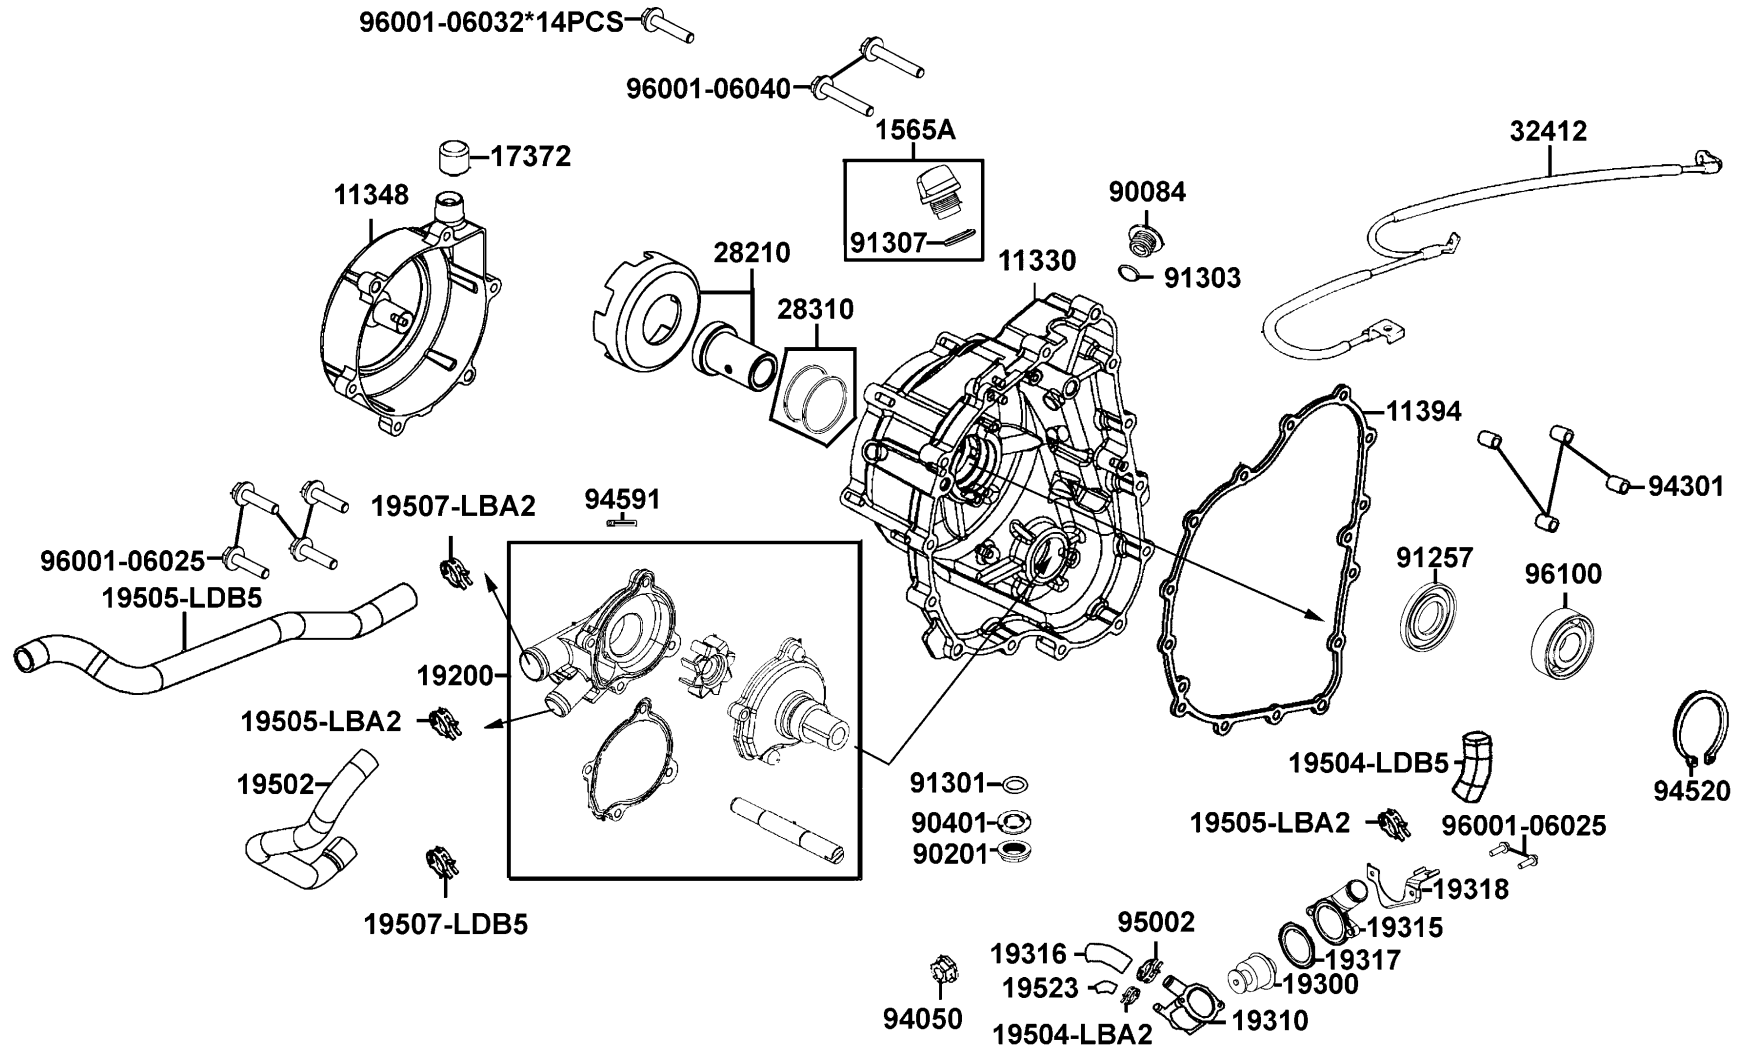

E04

Right Crankcase Cover Water Pump