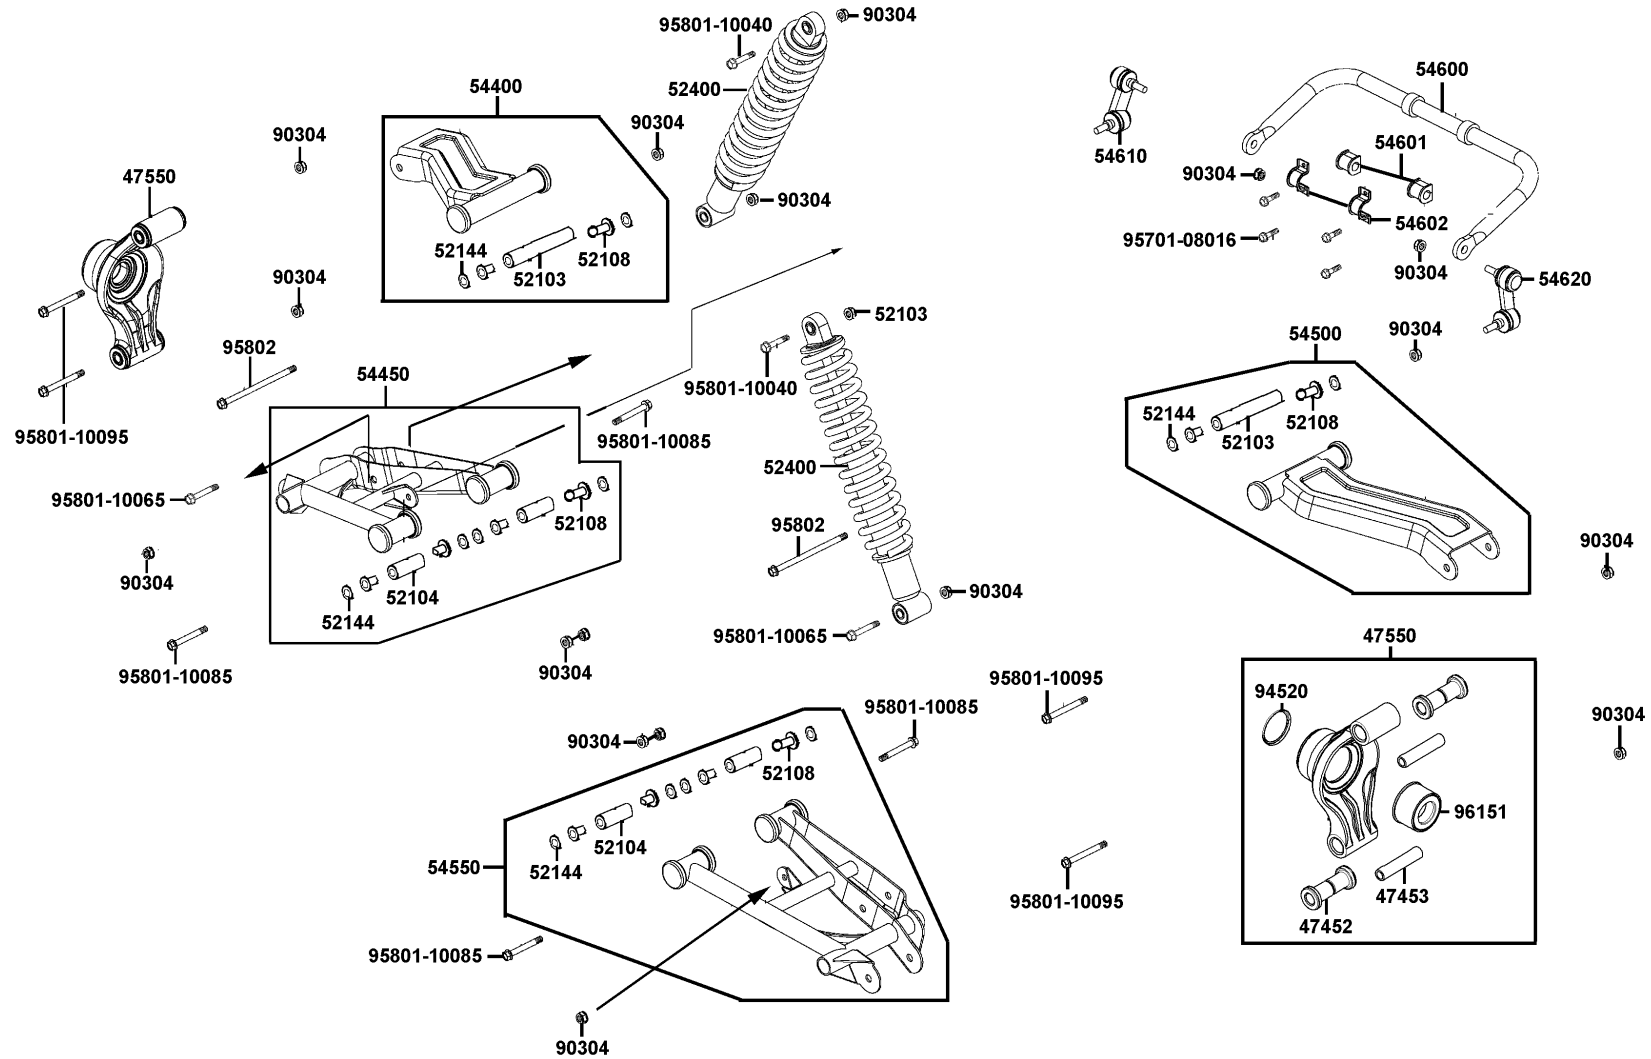

F17

Cushion Assy RrControl Arm Assy Rr