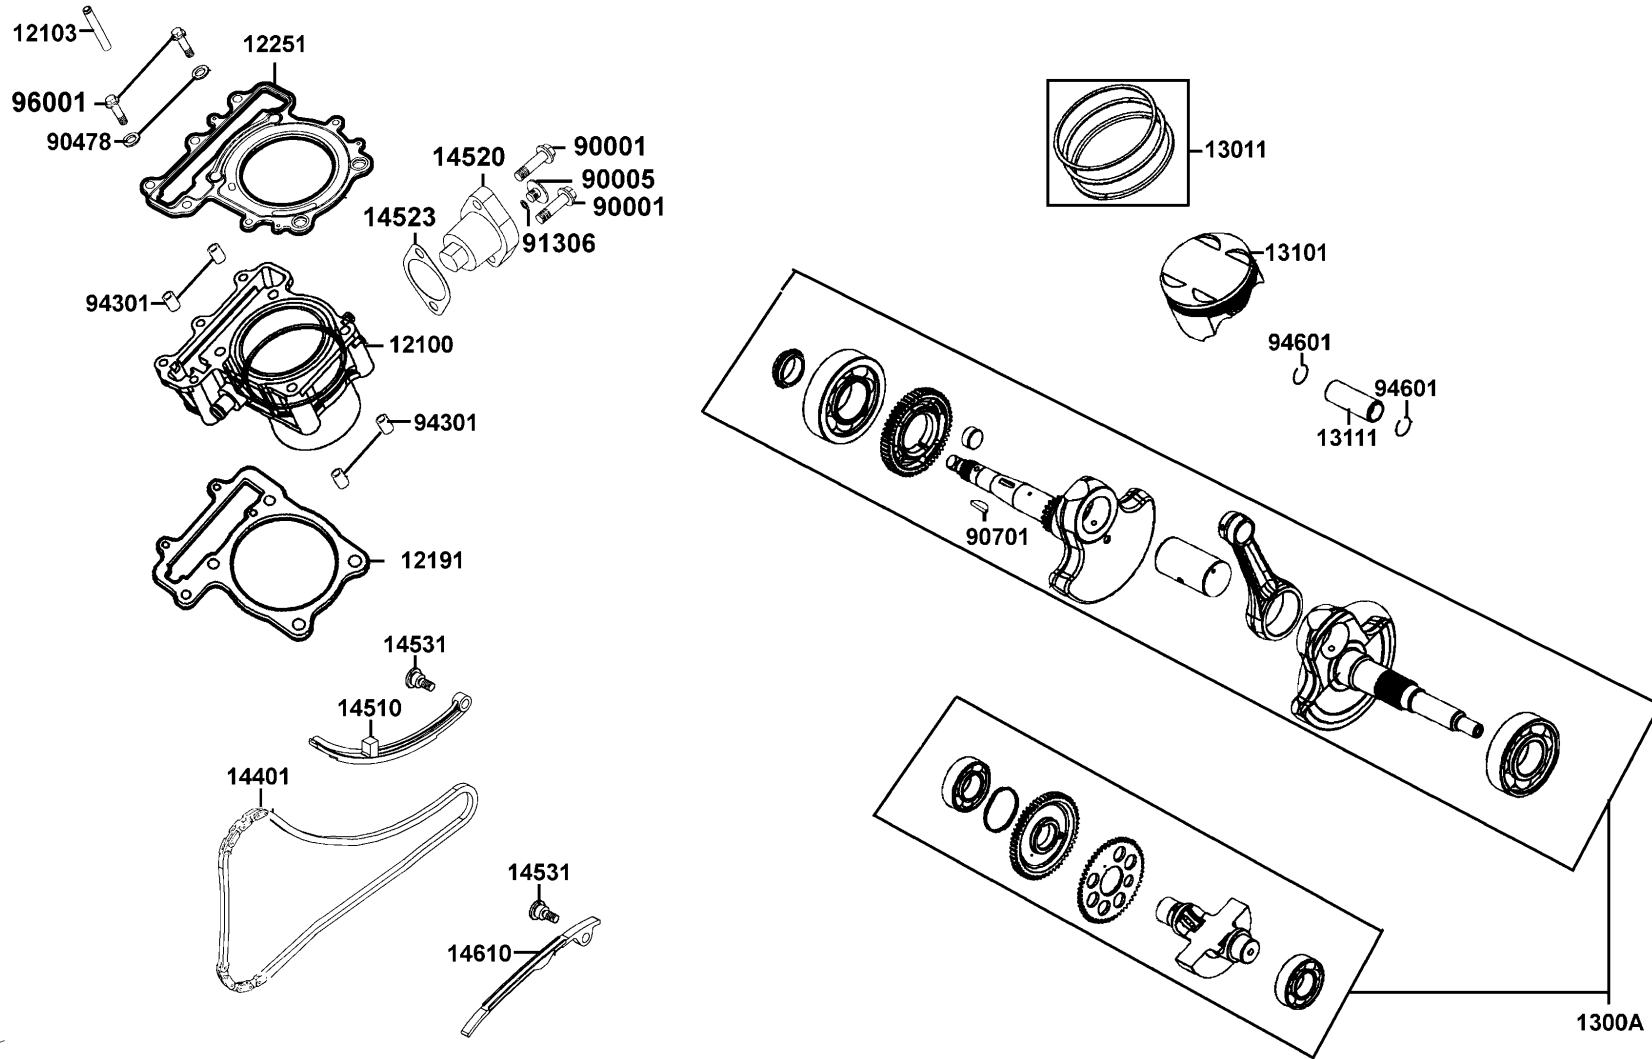

E03

Cylinder Piston Crankshaft