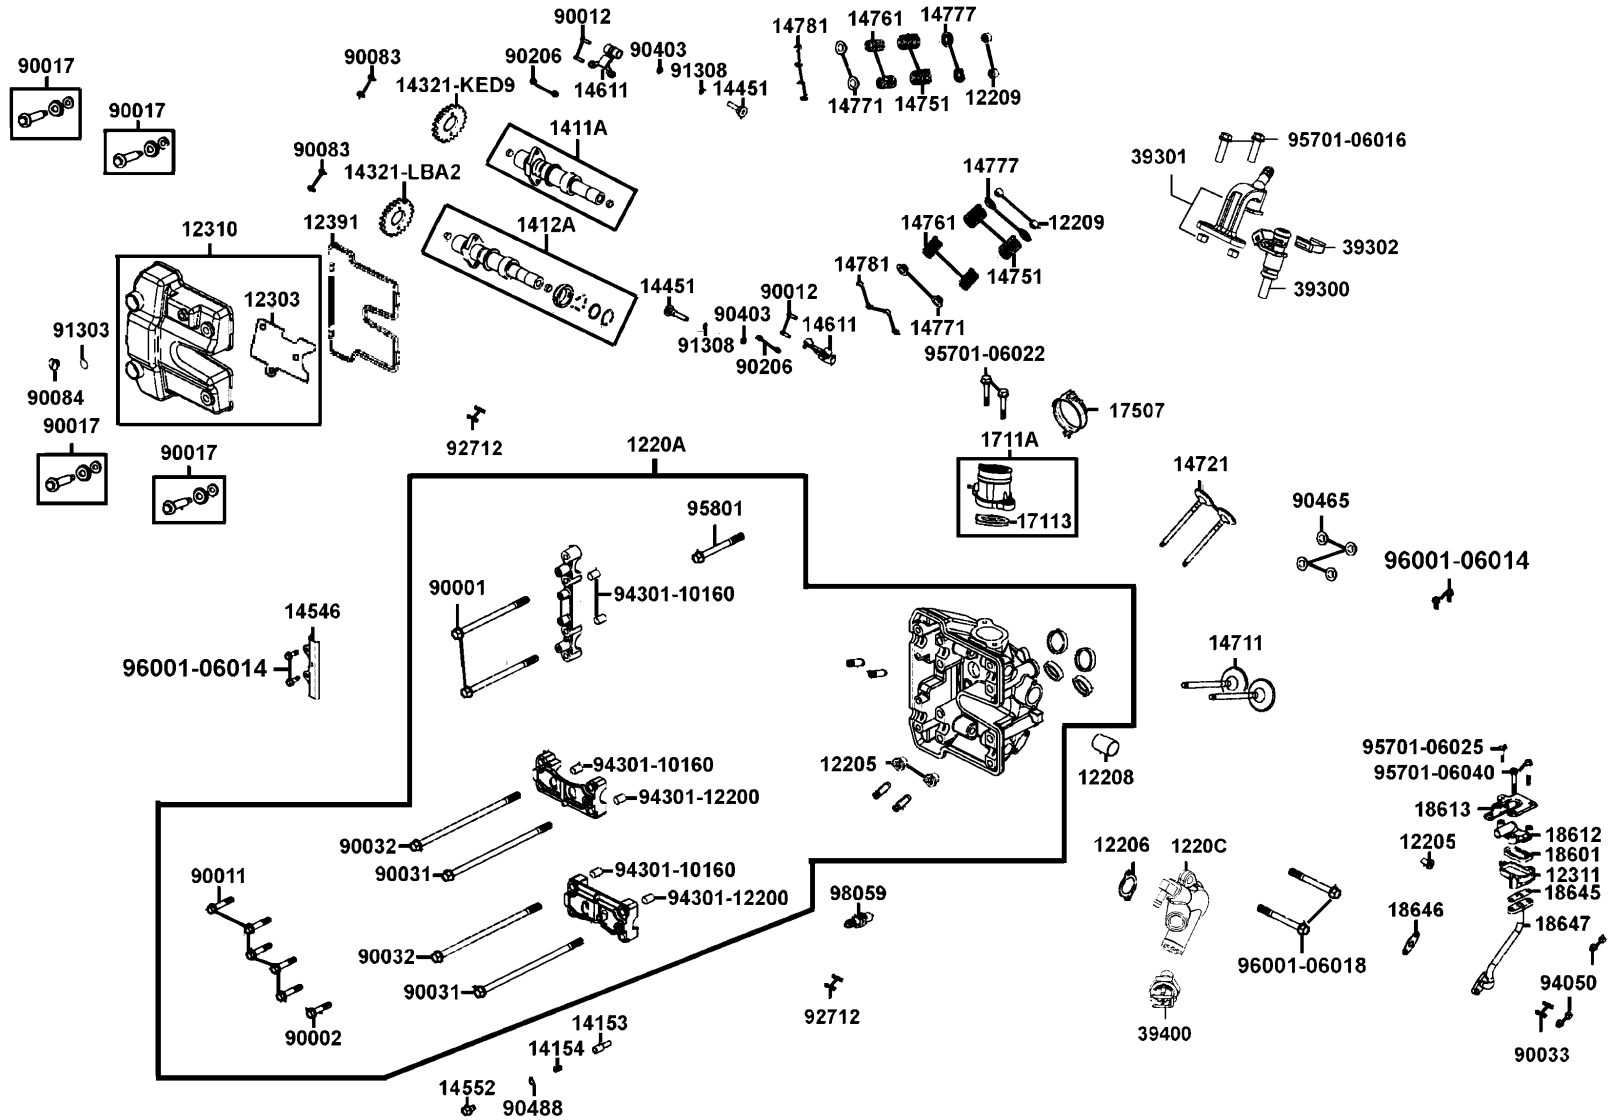

E02

Cylinder Head Cover Cylinder Head