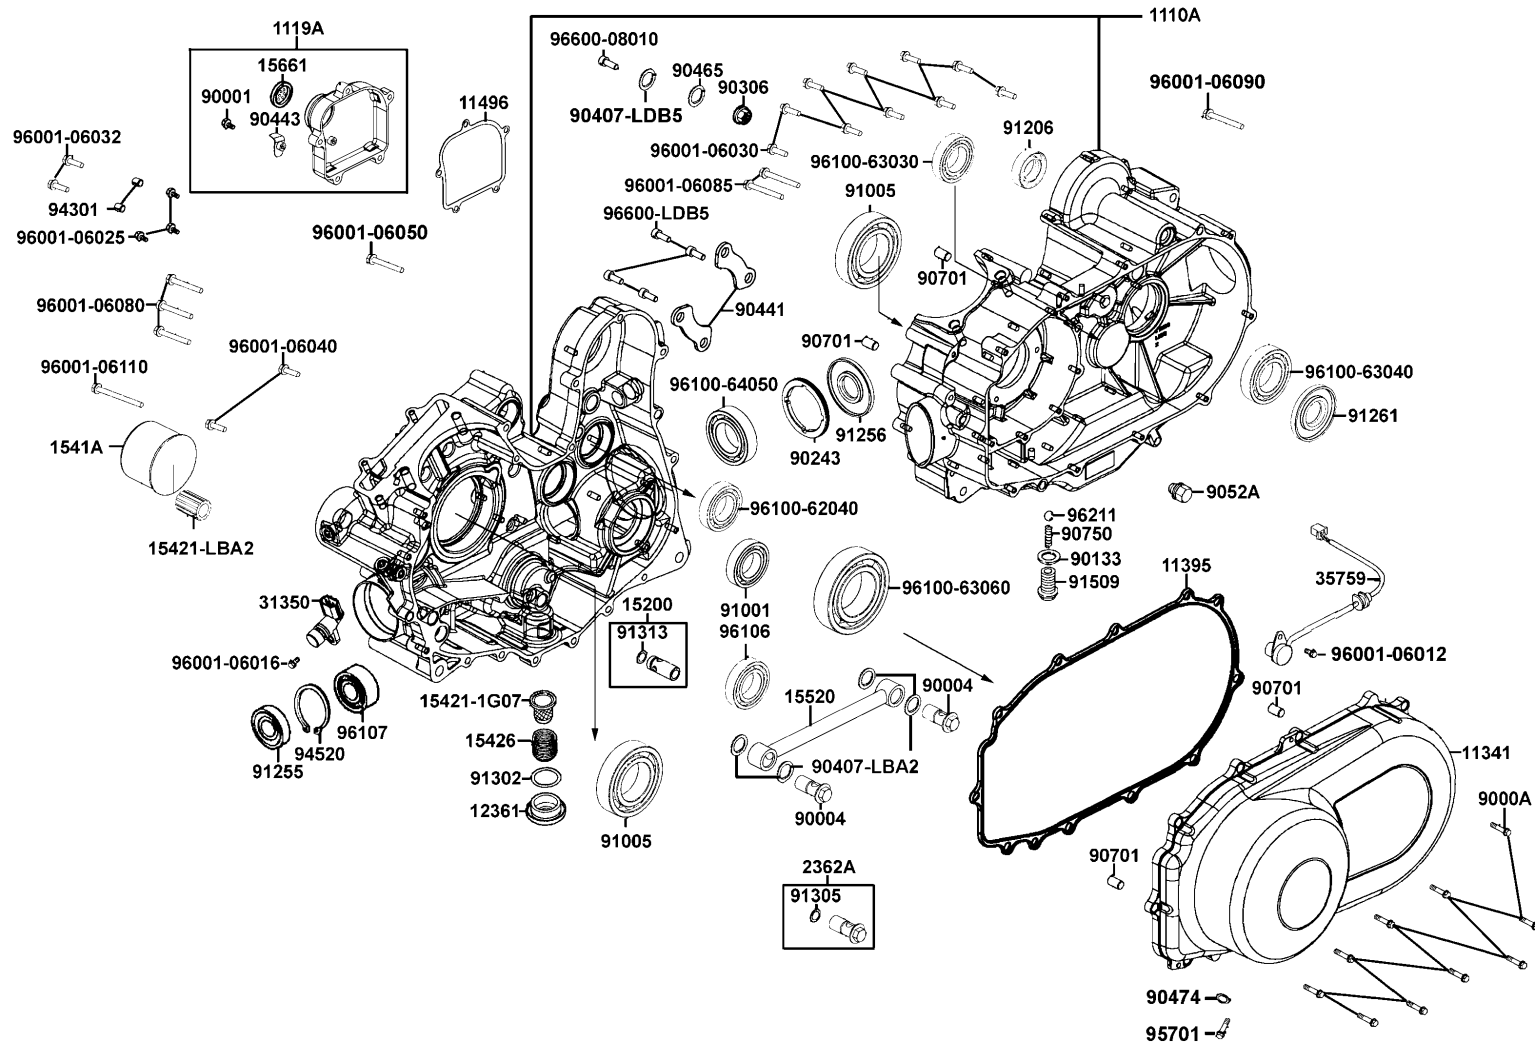

Sales mark	Ref no	Part no	Description	Reg description	Regd no	E01
	1110A	1110A-LDB5-E00	CASE ASSY R/L	CASE ASSY R/L	1	
	1119A	1119A-LDB5-E00	CAP ASSY R CASE	CAP ASSY R CASE	1	
**	11341	11341-LDB5-E00	COVER LEFT	COVER LEFT	1	
	11395	11395-LDB5-E00	GASKET L COVER	GASKET L COVER	1	
	11496	11496-LDB5-E00	GASKET R CASE CAP	GASKET R CASE CAP	1	
	12361	12361-GFY6-901	HOLE CAP TAPPET ADJUSTING	HOLE CAP TAPPET ADJUSTING	1	
	15200	15200-KED9-900	OIL RELIEF VALVE ASSY	OIL RELIEF VALVE ASSY	1	
	1541A	1541A-LBA2-E00	ELEMENT COMP OIL FILTER	ELEMENT COMP OIL FILTER	1	
	15421-1G07	15421-1G07-001	SCREEN OIL FILTER	SCREEN OIL FILTER	1	
	15421-LBA2	15421-LBA2-E00	BOLT OIL FILTER	BOLT OIL FILTER	1	
	15426	15426-GAE1-921	SPG OIL FILTER SCREEN	SPG OIL FILTER SCREEN	1	
	15520	15520-LDB5-E00	PIPE COMP OIL	PIPE COMP OIL	1	
	15661	15661-LBA7-900	FINDER OIL LEVEL	FINDER OIL LEVEL	1	
	2362A	2362A-LDB5-E00	BOLT ASSY PARK	BOLT ASSY PARK	1	
	31350	31350-LDB5-E0A	SENSOR SPEED	SENSOR SPEED	1	
	35759	35759-LDB5-E00	SW ASSY GEAR CHANGE	SW ASSY GEAR CHANGE	1	
	90001	90001-GFY6-901	SOCKET BOLT 6*10	SOCKET BOLT 6*10	1	
	90004	90004-LBA2-E00	BOLT B OIL PASS	BOLT B OIL PASS	2	
	9000A	9000A-KTDT-900	BOLT ASSY SPECIAL 6*29.5	BOLT ASSY SPECIAL 6*29.5	10	
	90133	90133-LDB5-E00	WASHER BOLT SEAT	WASHER BOLT SEAT	1	