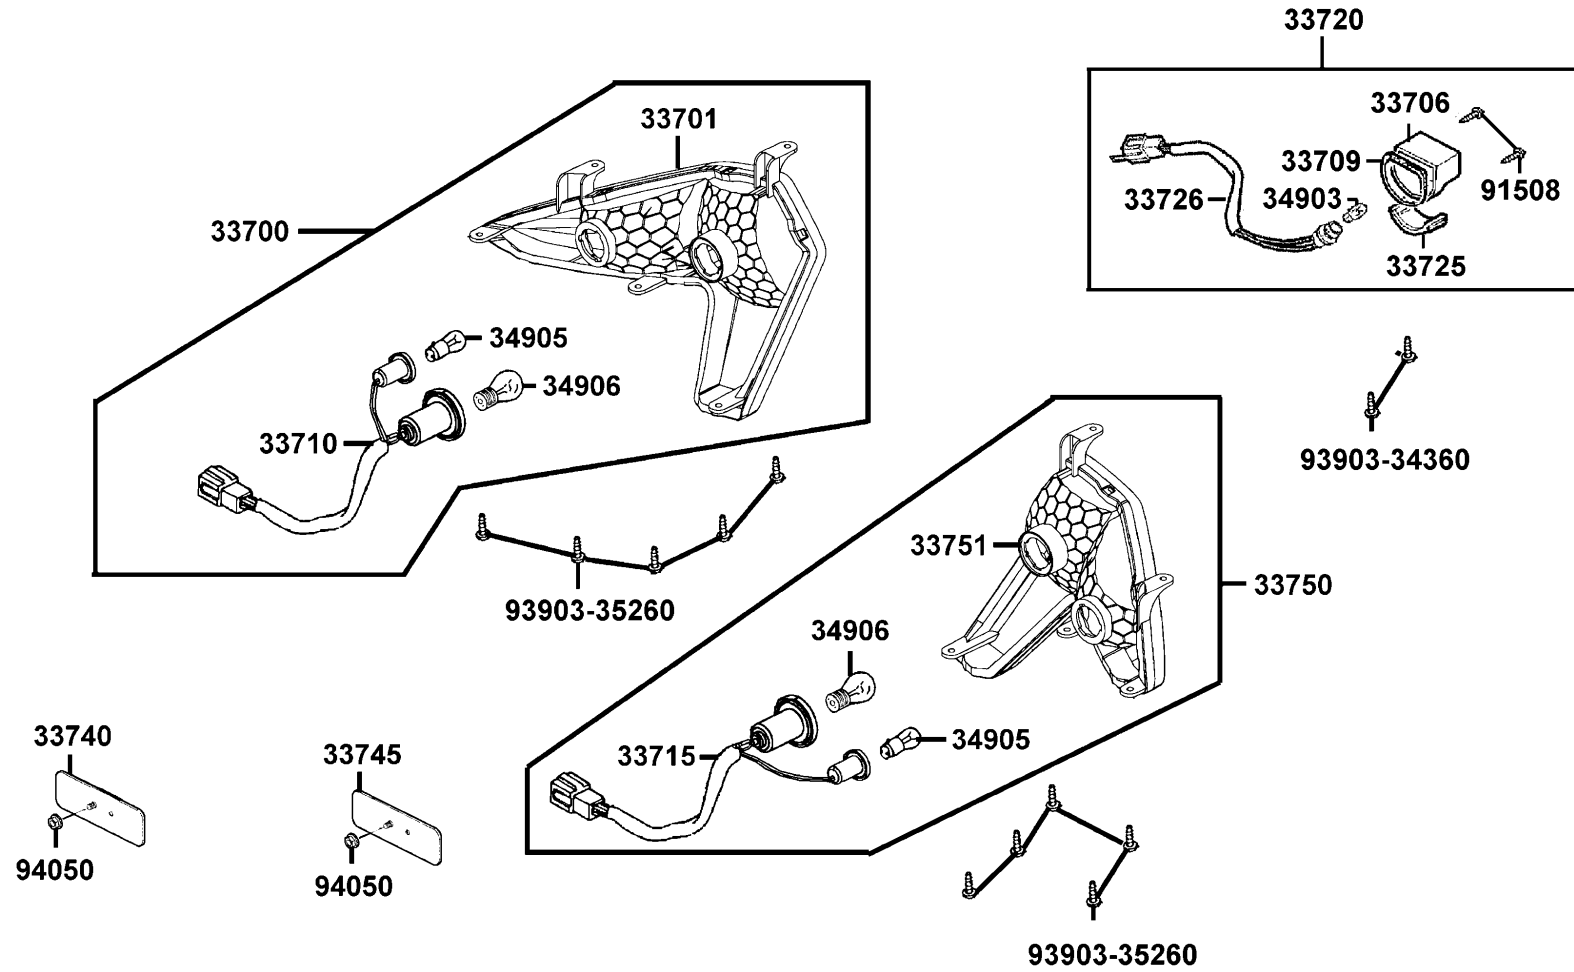

F20

Light Tail