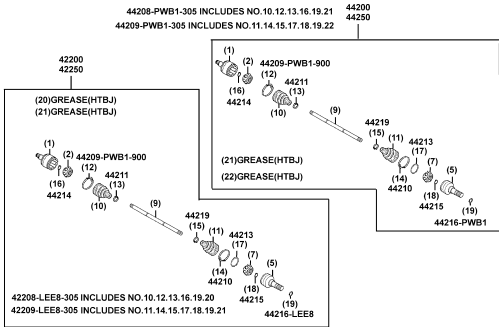

F29 Separated Parts Of CVJ