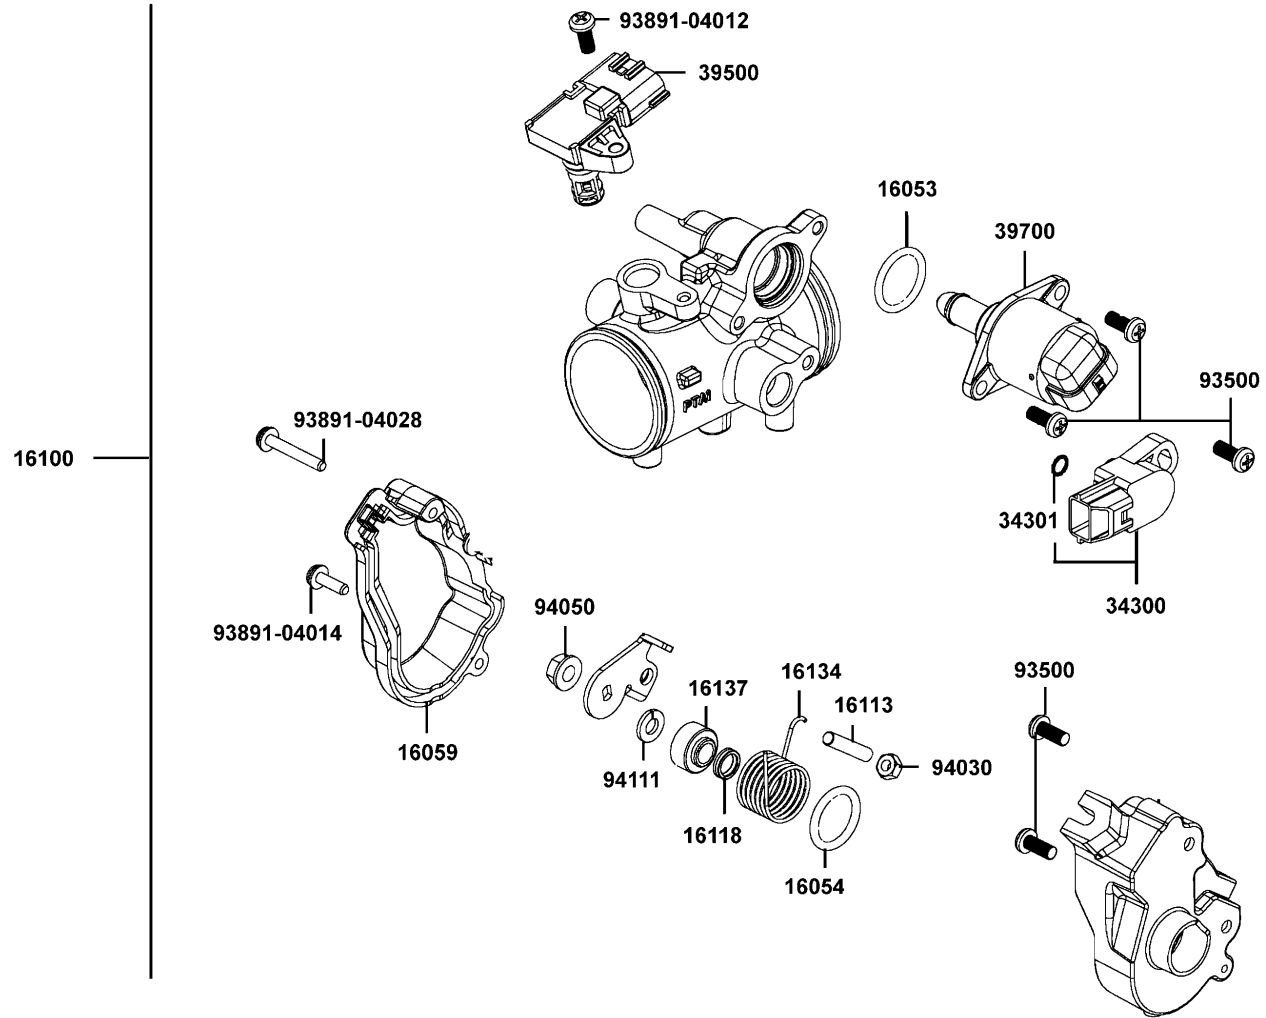

E08

Shaft Reduction

Sales mark	Ref no	Part no	Description	Reg description	Regd no	E08
	90319	90319-LDB5-E00	SHIM FLNAL BEVEL GEAR I (1.0)	SHIM FLNAL BEVEL GEAR I (1.0)	2	
	90320	90320-LDB5-E00	SHIM FLNAL BEVEL GEAR J (1.05)	SHIM FLNAL BEVEL GEAR J (1.05)	2	
	90321	90321-LDB5-E00	SHIM FLNAL BEVEL GEAR K (1.1)	SHIM FLNAL BEVEL GEAR K (1.1)	2	
	90322	90322-LDB5-E00	SHIM FLNAL BEVEL GEAR L (1.15)	SHIM FLNAL BEVEL GEAR L (1.15)	2	
	91107	91107-LDB5-E00	BRG NEEDLE 20*28*23	BRG NEEDLE 20*28*23	1	
	91302	91302-LDB5-E00	O-RING 22MM	O-RING 22MM	1	
	95002-02090	95002-02090	CLIP B9 TUBE	CLIP B9 TUBE	1	
	95002-40950	95002-40950-08	CLAMP D9.5 TUBE	CLAMP D9.5 TUBE	2	
	95008	95008-PWB1-900	HOSE VENT-GEARCASE (64mm)	HOSE VENT-GEARCASE (64mm)	1	

E09

THROTTLE BODY, ASSY.

Sales mark	Ref no	Part no	Description	Reg description	Regd no	E09
	16053	16053-PTA1-800	SEAL	SEAL	1	
	16054	16054-PTA1-800	OIL RING	OIL RING	1	
**	16059	16059-LDB5-E00	COVER WIRE STAY	COVER WIRE STAY	1	
	16100	16100-PTA1-E00	THROTTLE BODY ASSY	THROTTLE BODY ASSY	1	
	16113	16113-PTA1-800	PILOT SCREW	PILOT SCREW	1	
	16118	16118-LBF2-900	SEAL THROTTLE SHAFT	SEAL THROTTLE SHAFT	1	
	16134	16134-LDB5-E00	SPG THROTTLE SHAFT	SPG THROTTLE SHAFT	1	
	16137	16137-PTA1-800	COLLAR LEVER	COLLAR LEVER	1	
	34300	34300-KKE3-900	THROTTLE POSITION SENSOR	THROTTLE POSITION SENSOR	1	
	34301	34301-KKE3-900	O-RING T.P.S.	O-RING T.P.S.	1	
	39500	39500-PTA1-800	SENSOR T-MAP	SENSOR T-MAP	1	
	39700	39700-PTA1-800	BY PASS VALVE IDLE AIR	BY PASS VALVE IDLE AIR	1	
	93500	93500-05012-0H	SCREW PAN 5*12	SCREW PAN 5*12	5	
	93891-04012	93891-04012-08	SCREW WASH 4*12	SCREW WASH 4*12	1	
	93891-04014	93891-04014-06	SCRE-EASH 4X14	SCRE-EASH 4X14	1	
	93891-04028	93891-04028-06	SCREW-WASH.,4x28	SCREW-WASH.,4x28	1	
	94030	94030-PTA1-800	NUT HEX 5mm	NUT HEX 5mm	1	
	94050	94050-06080	NUT FLANGE 6MM	NUT FLANGE 6MM	1	
	94111	94111-06800	WASHER SPG 6MM	WASHER SPG 6MM	1	