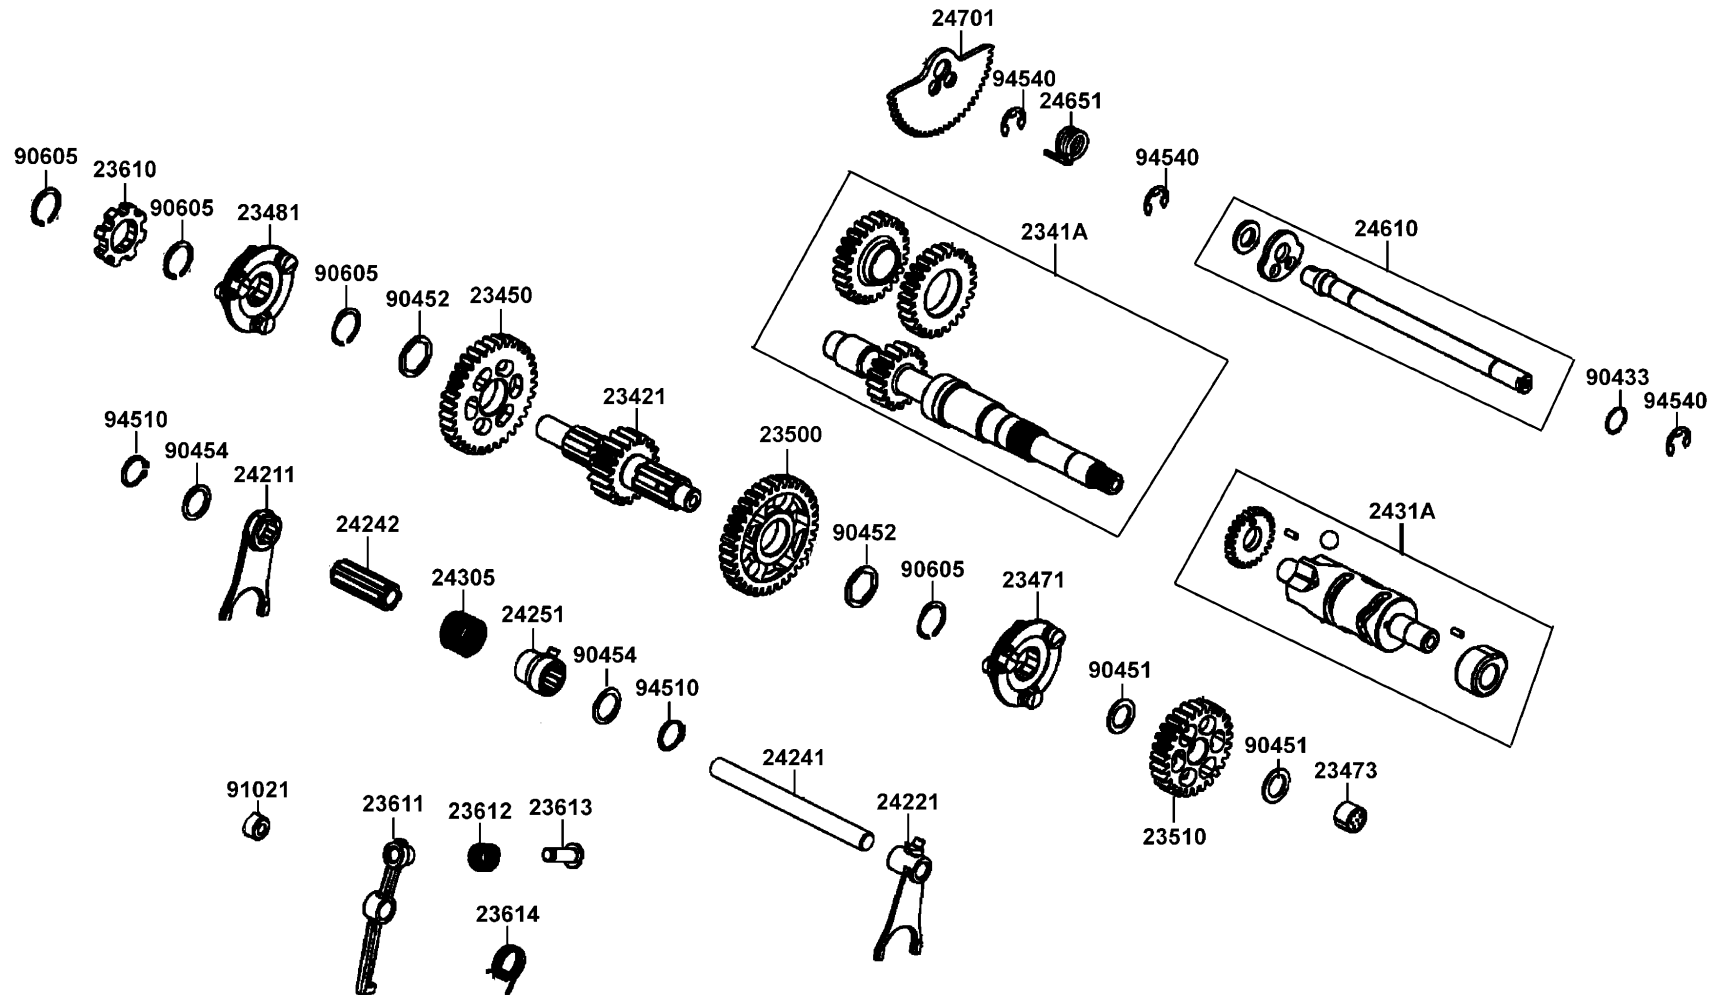

E07

Clutch Assy Primary