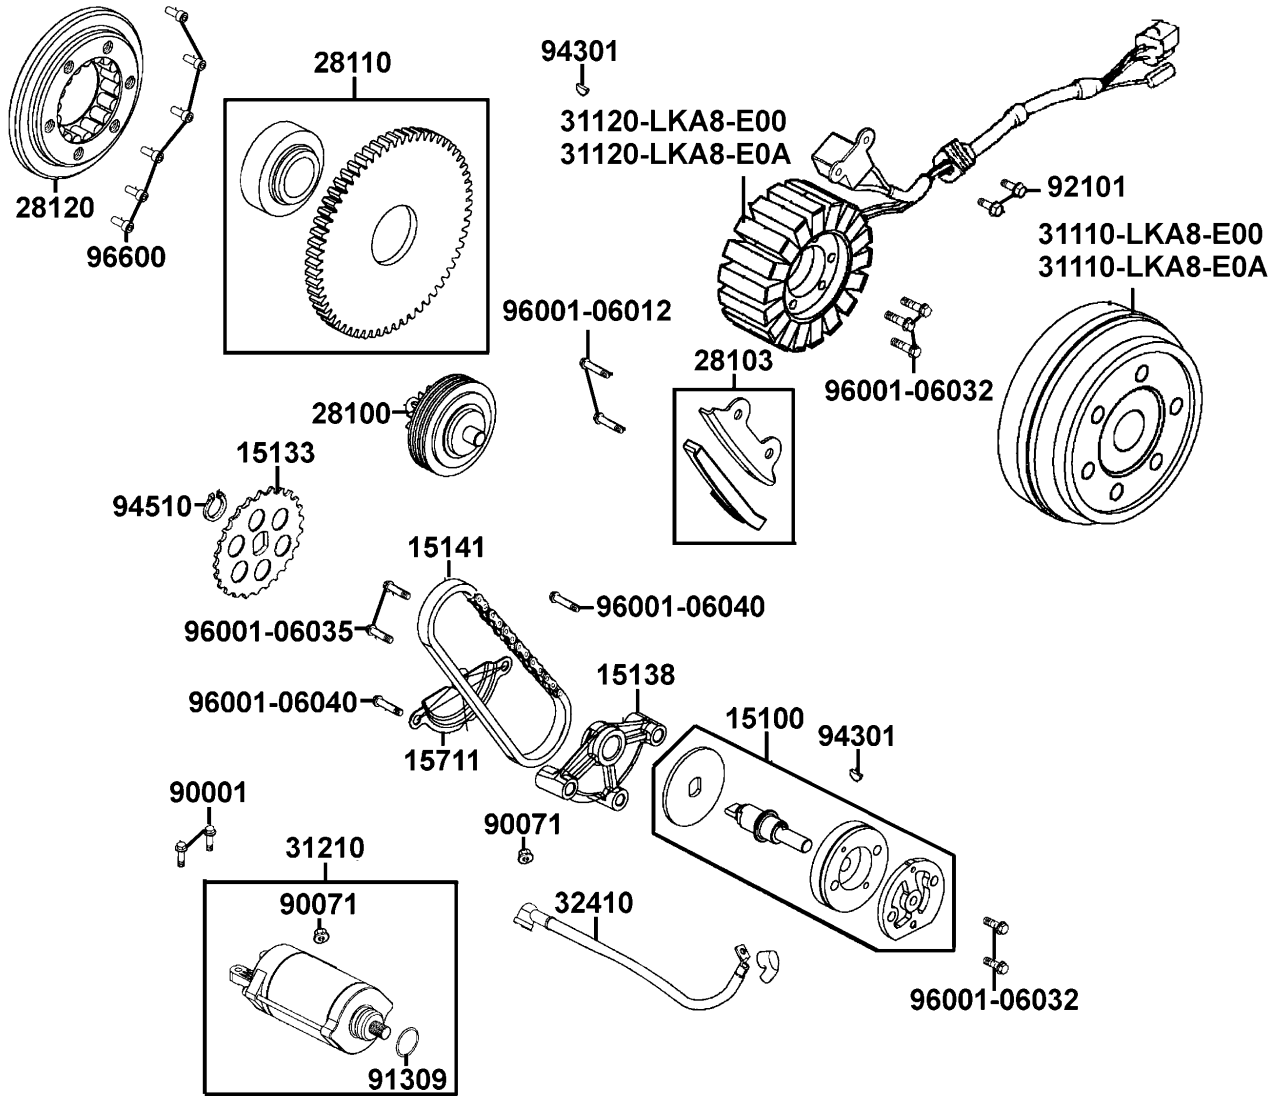

Starting Motor Generator