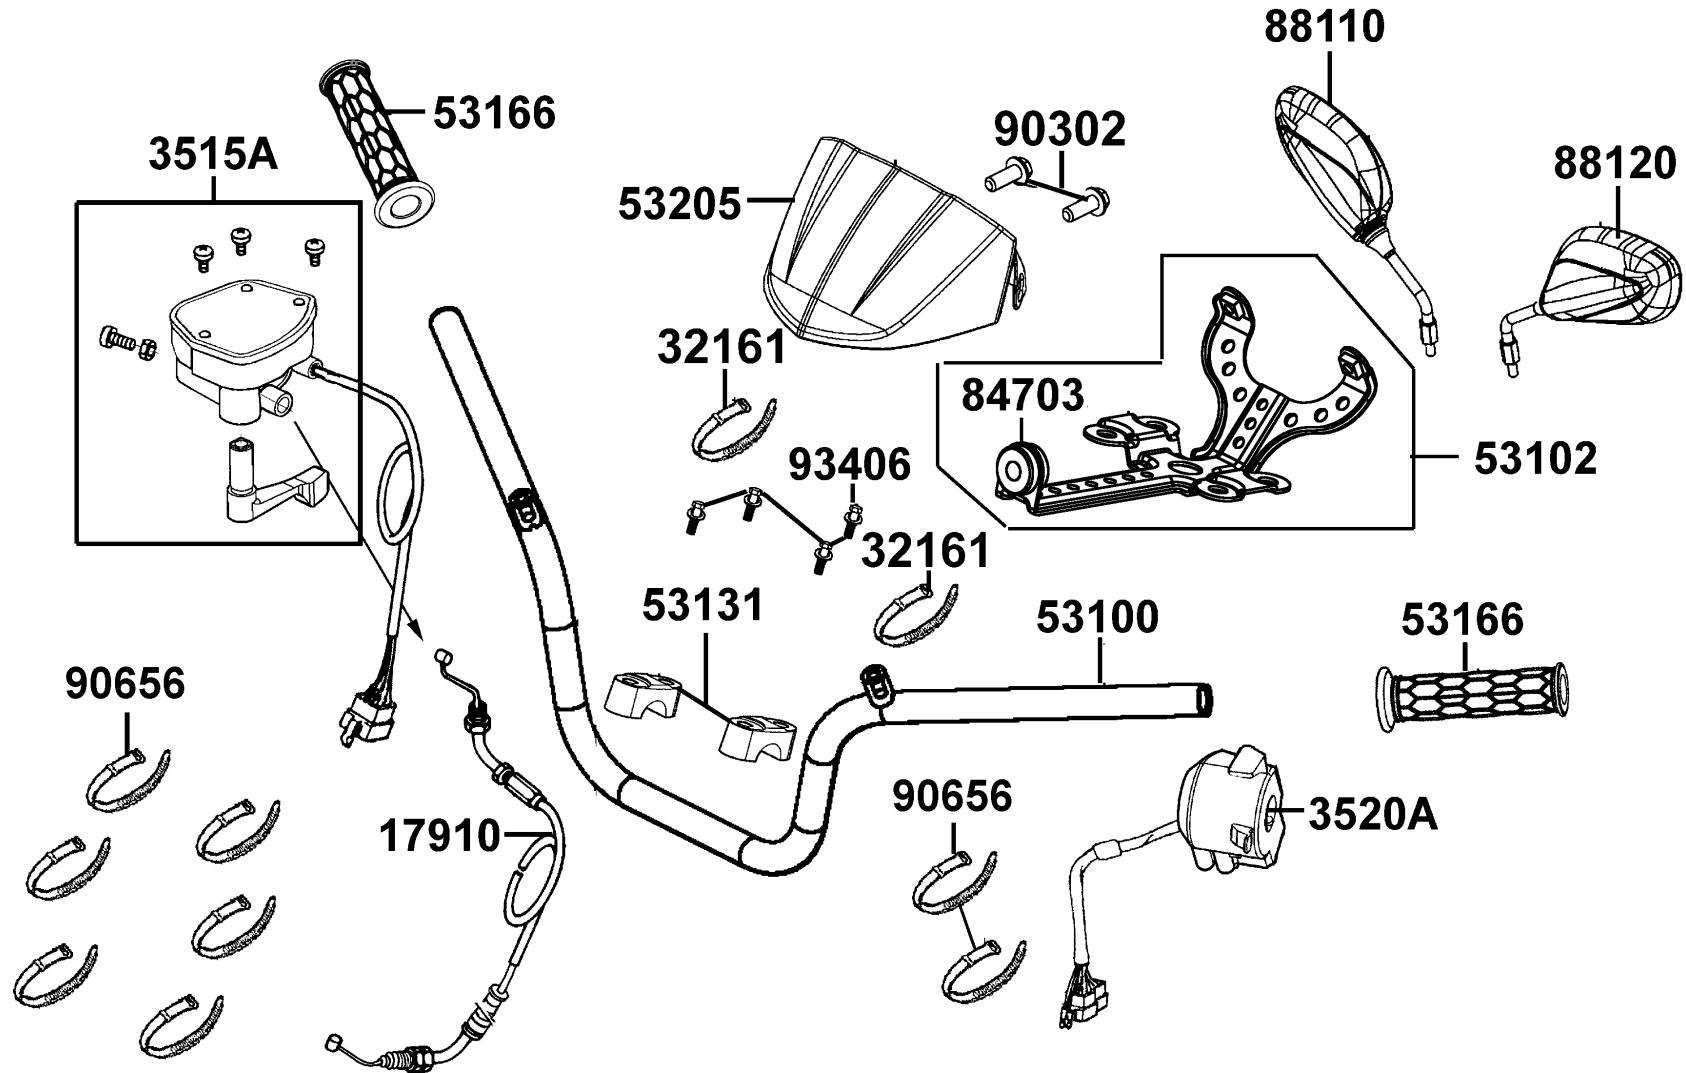

F03

Handle Steering