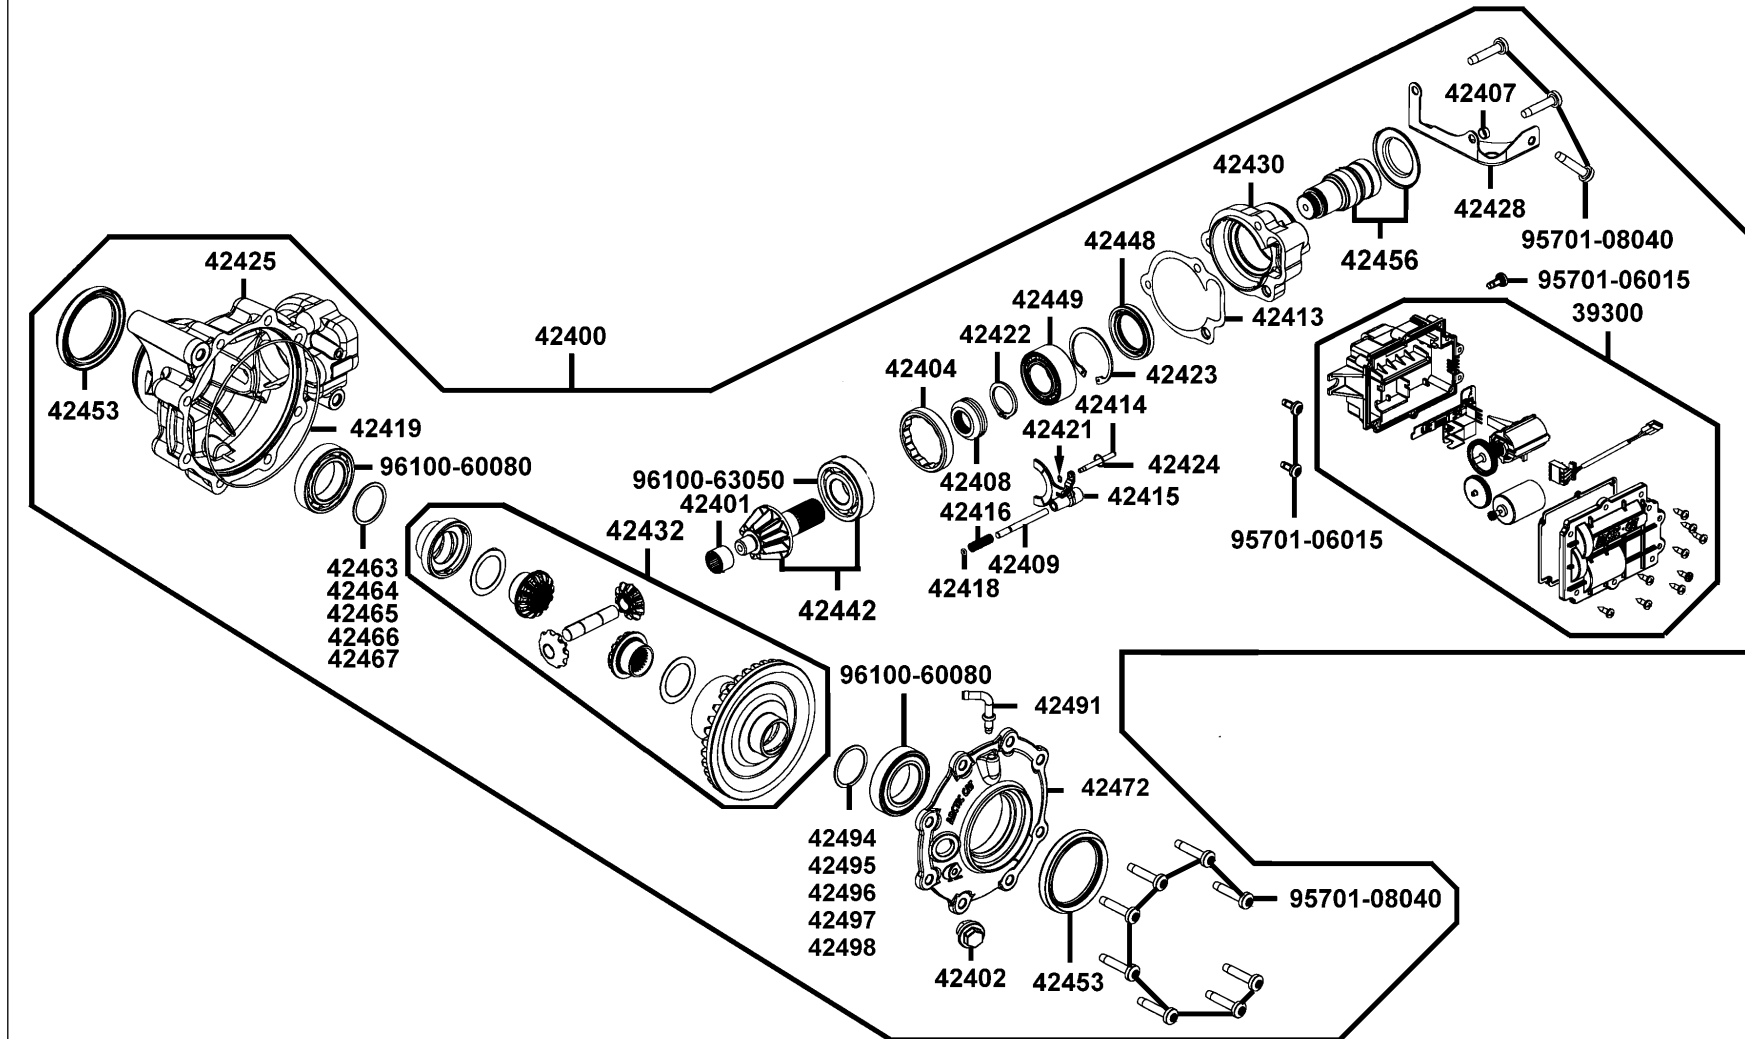

Separated Parts Of Fr Final Differential