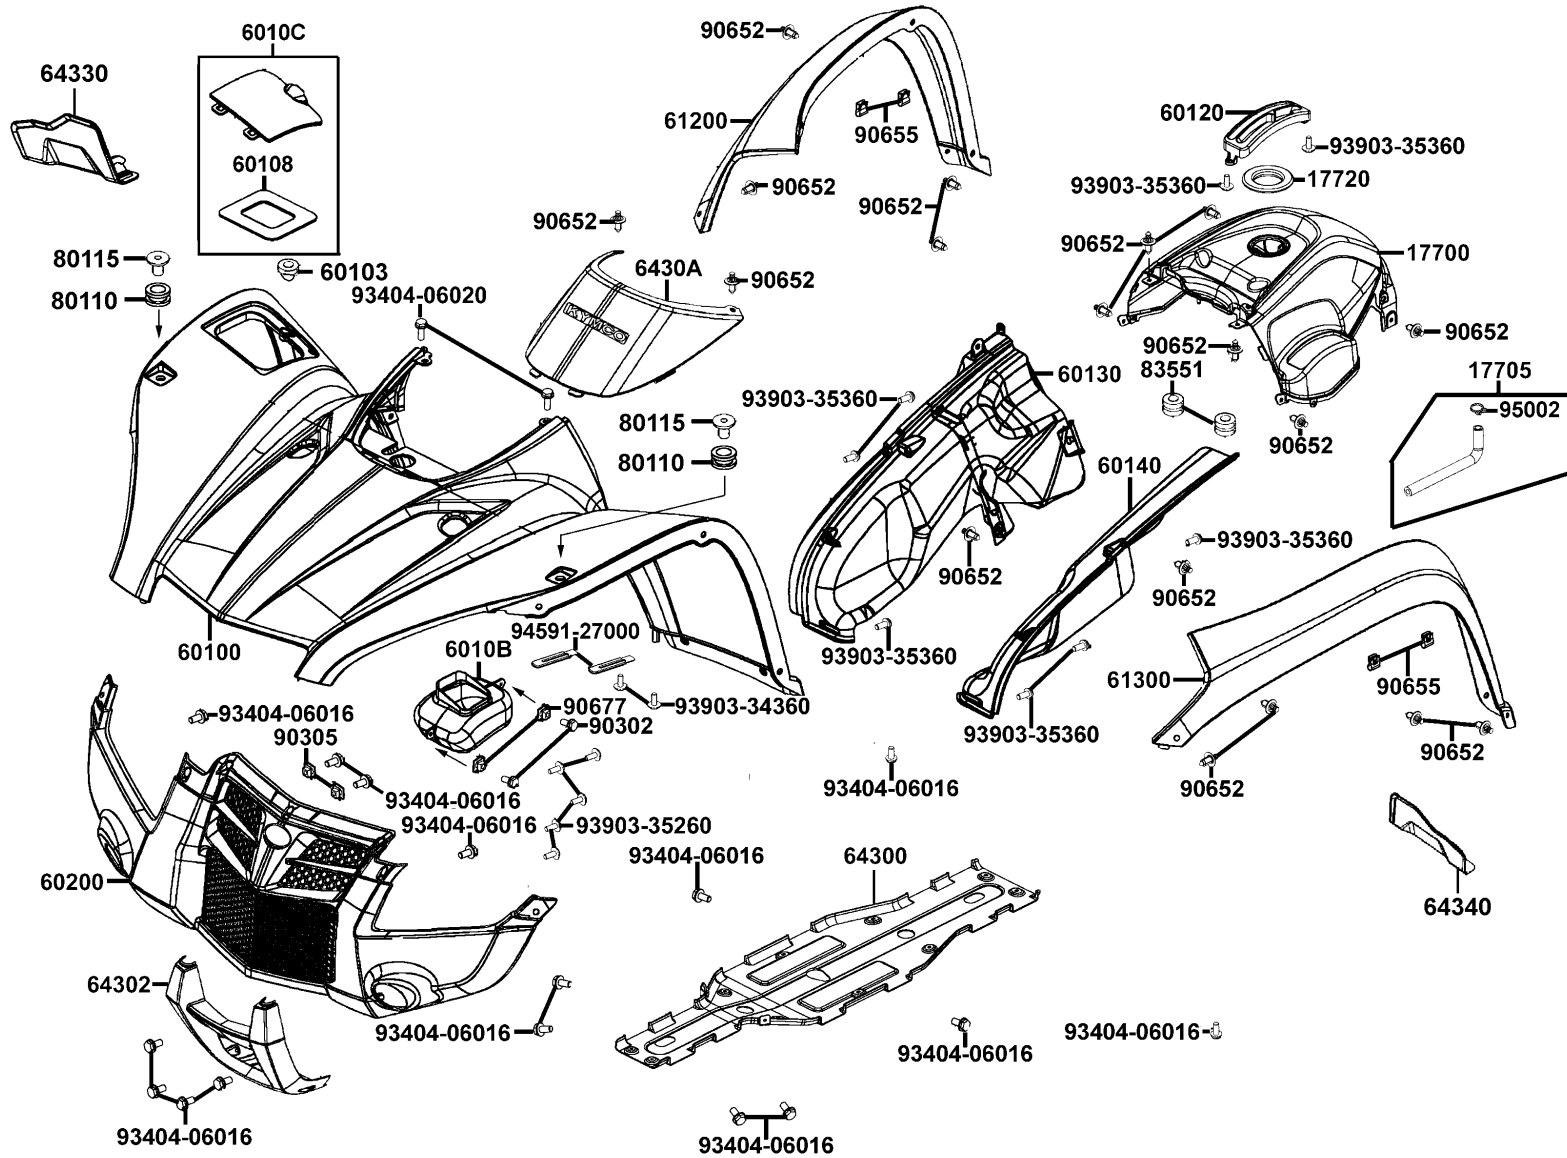

F05

Fender Front