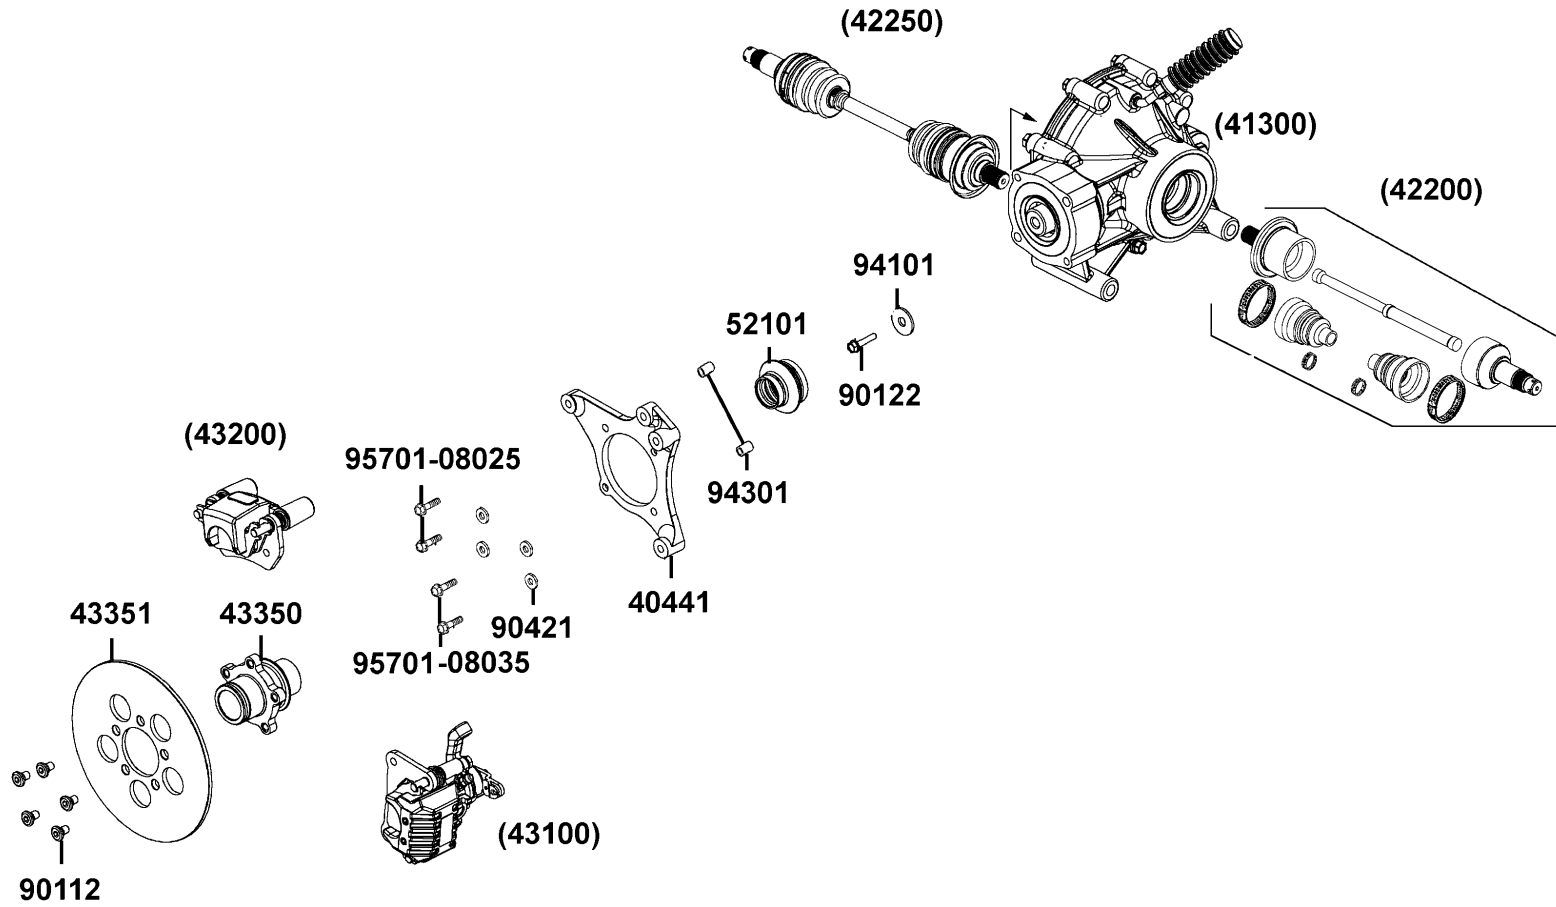

F18

Disk Assy Rr Brk