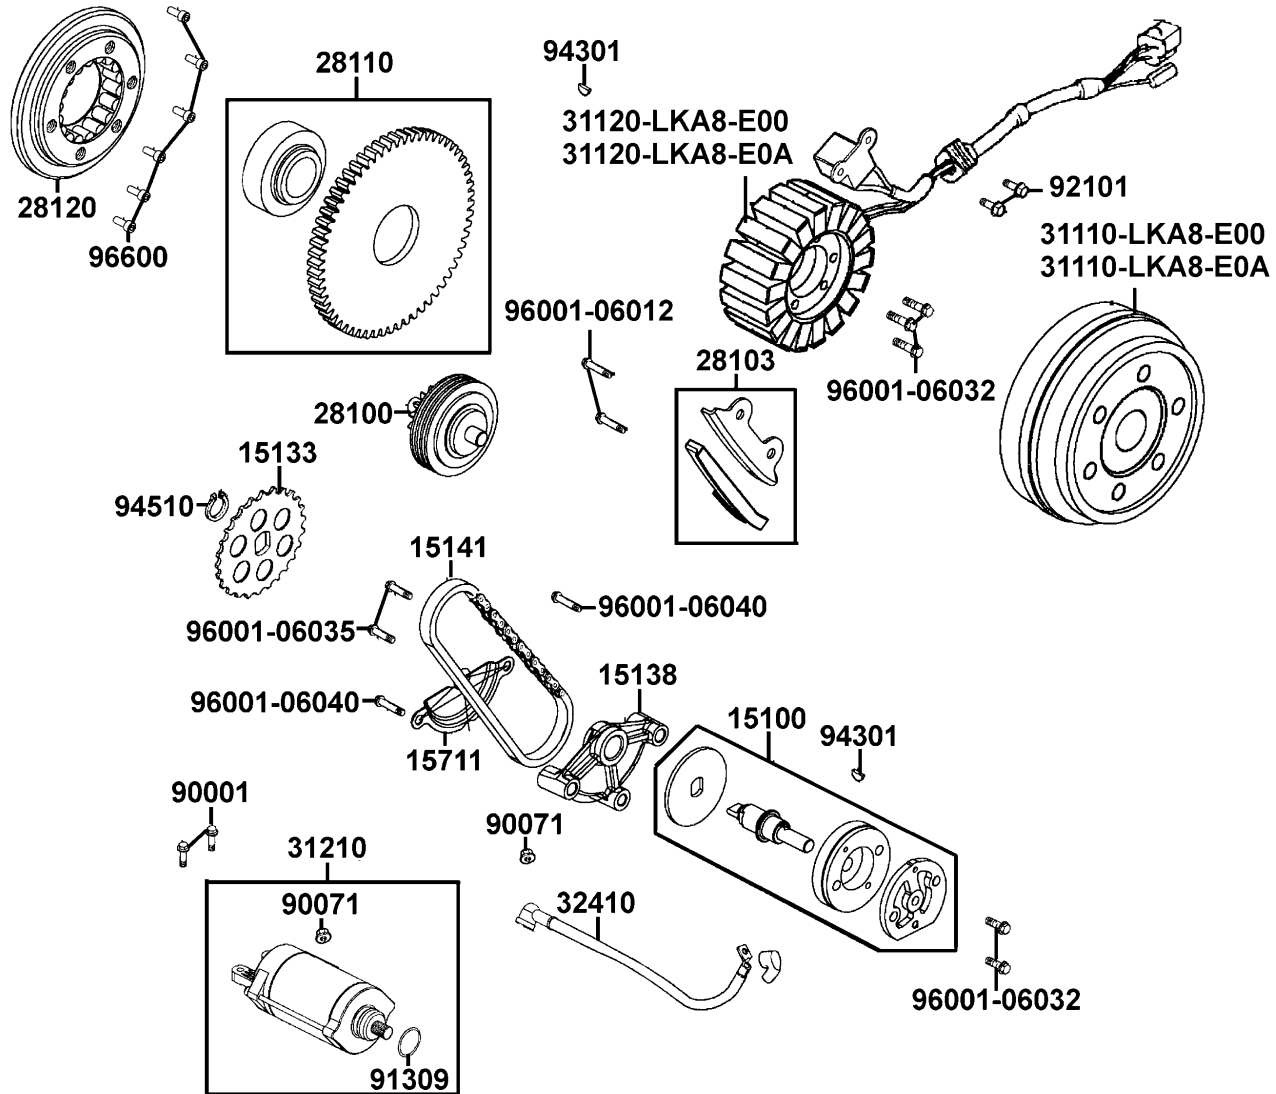

E06

Starting Motor Generator