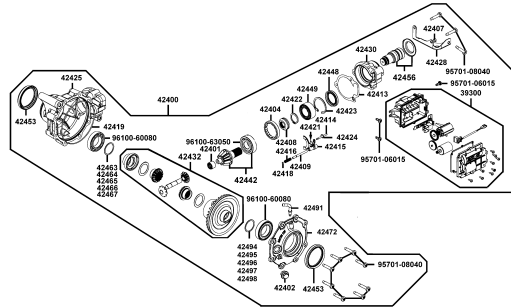

CONTENTS - FRAME GROUP

F28 Separated Parts Of Fr Final