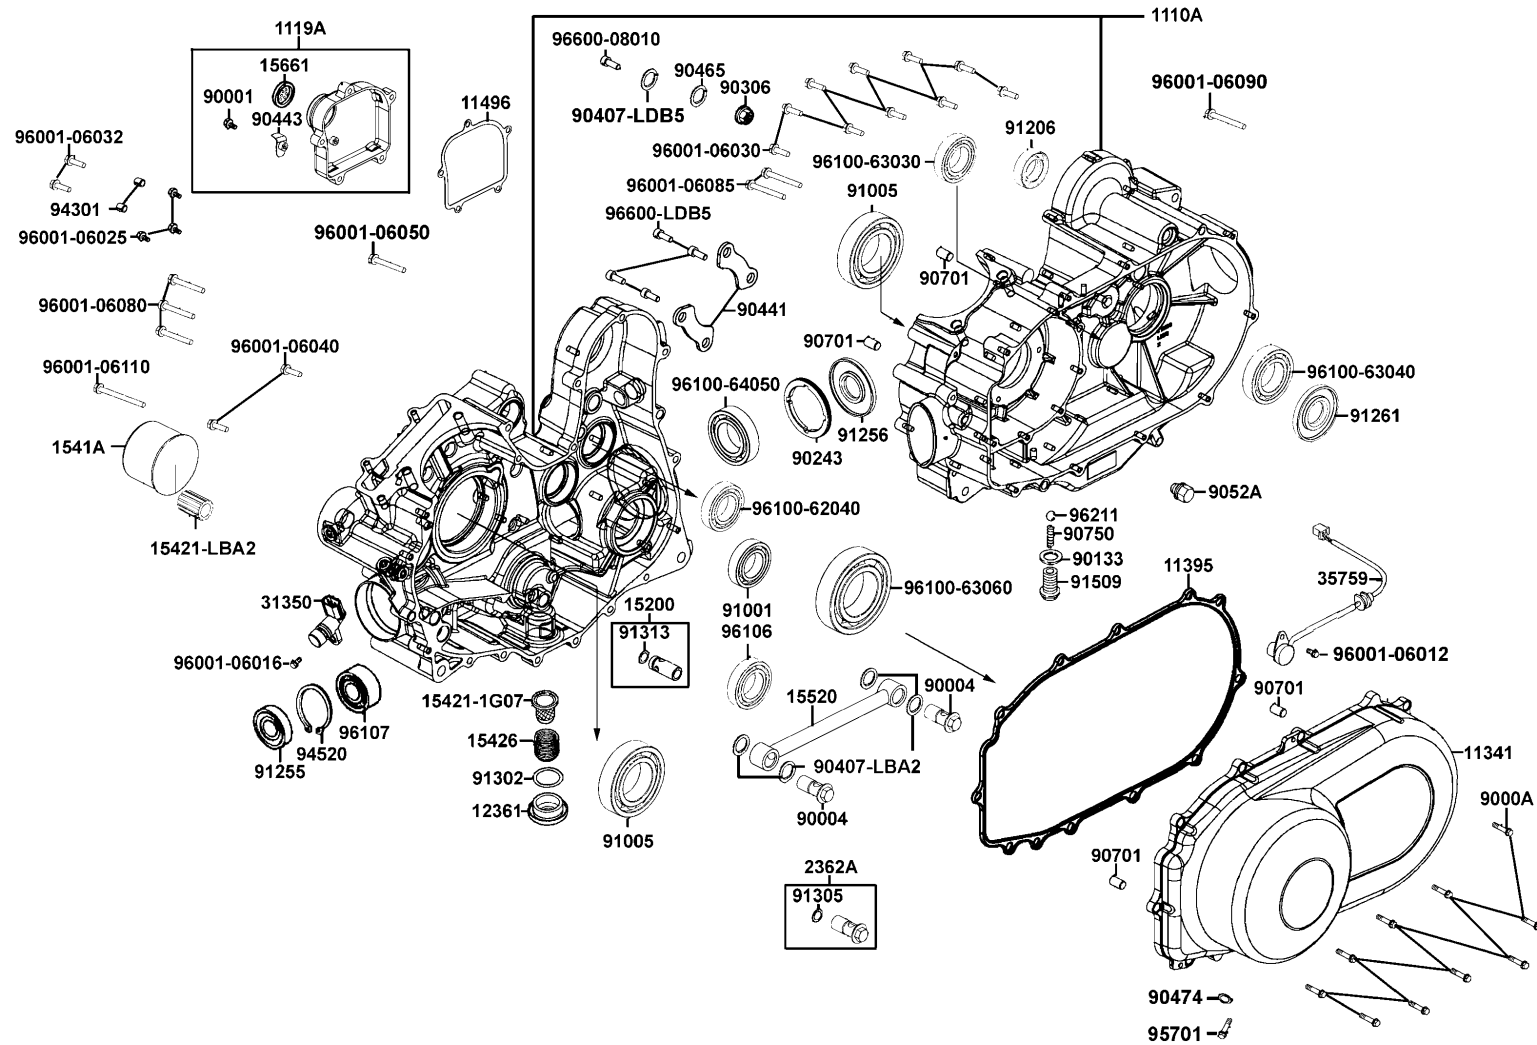

E01

Crank Case