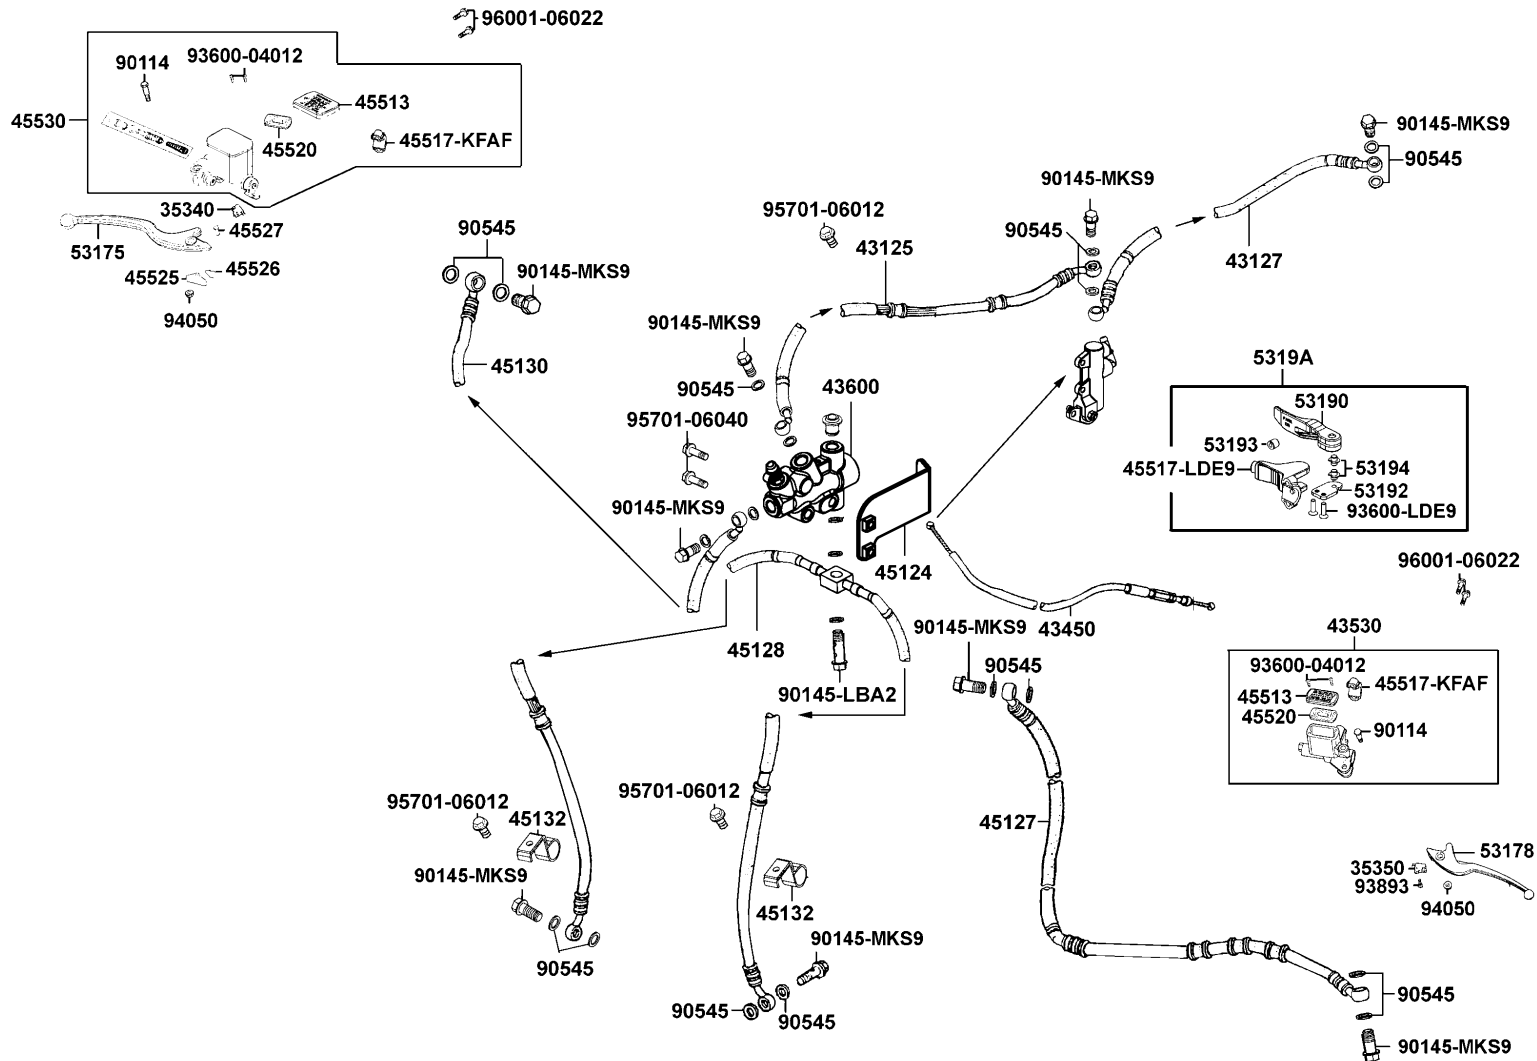

F04

Master Cylinder