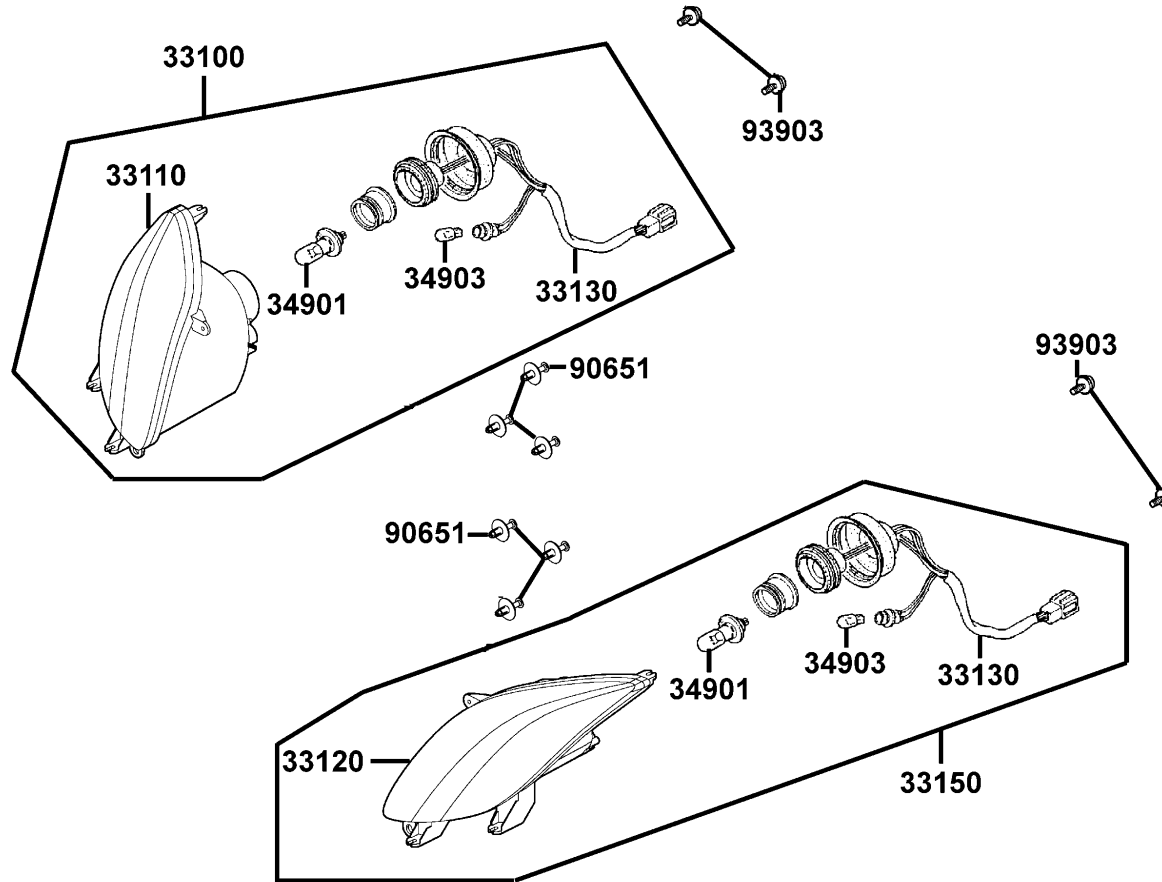

F01

Head Light