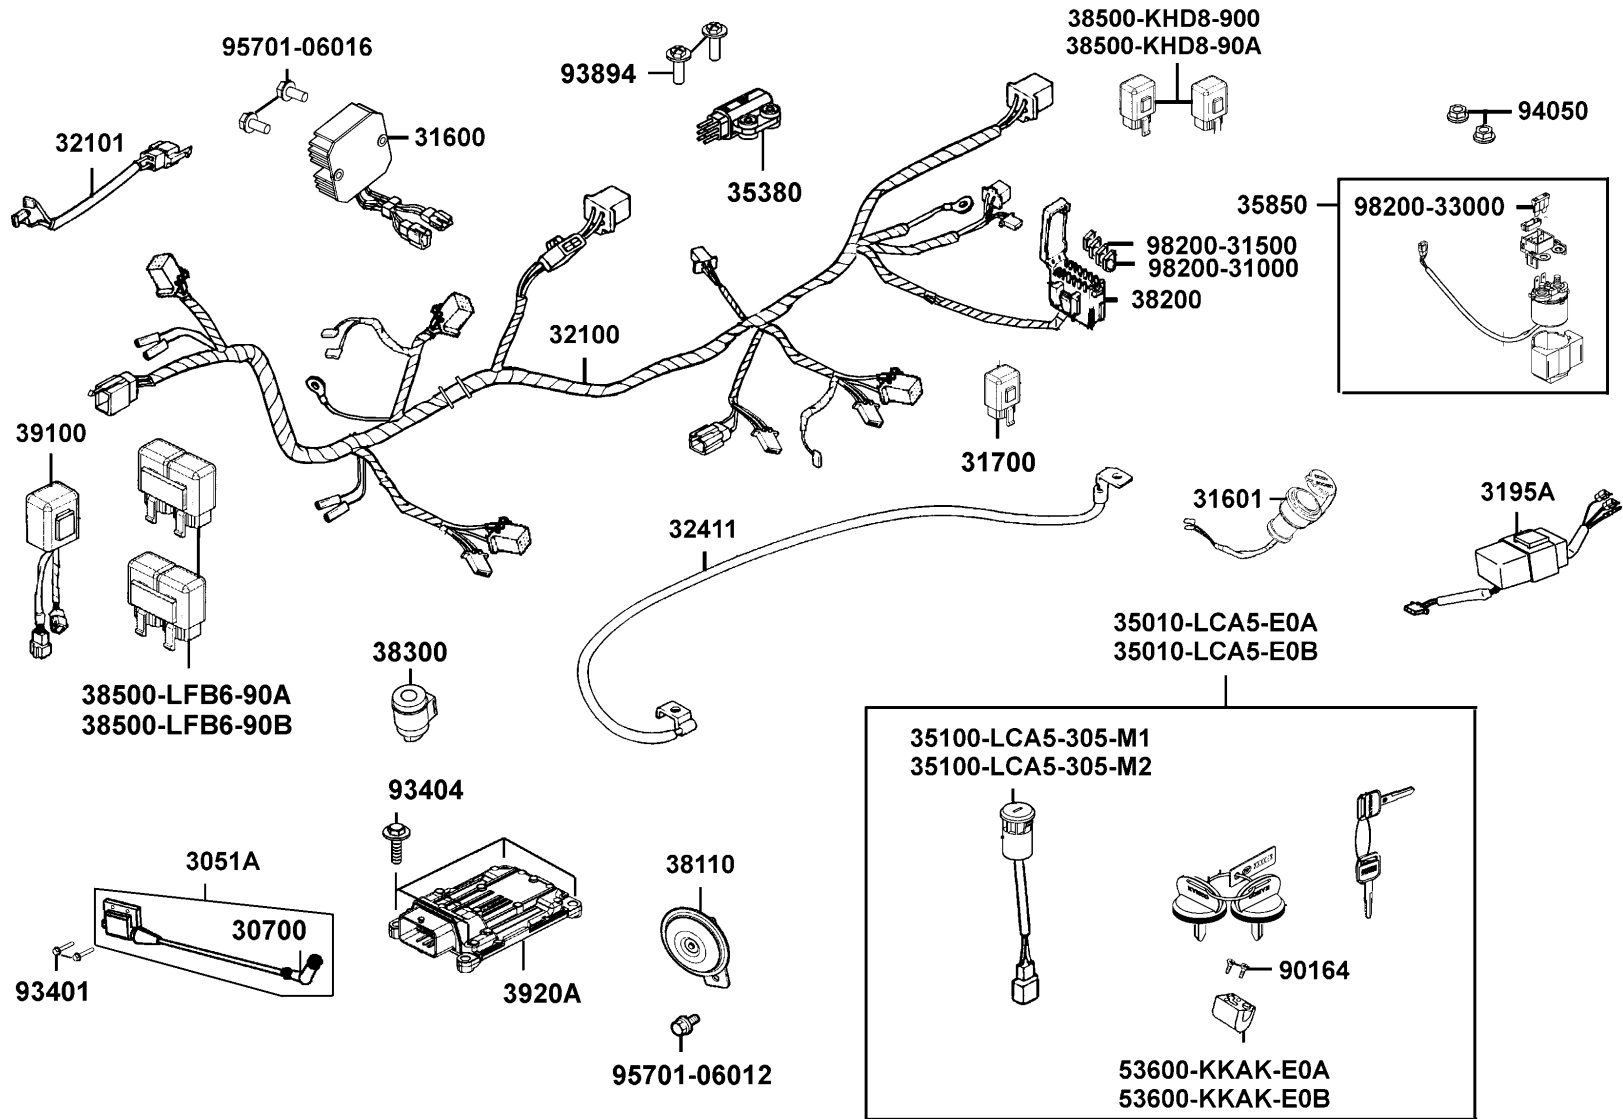

F21

Harness Wire