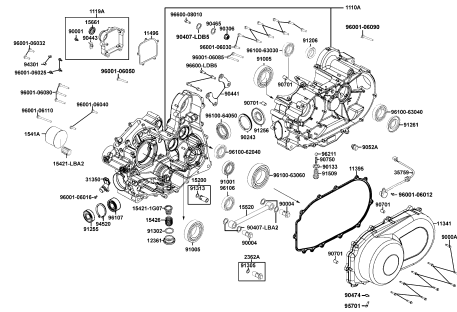

CONTENTS - ENGINE GROUP

E01 Crank Case