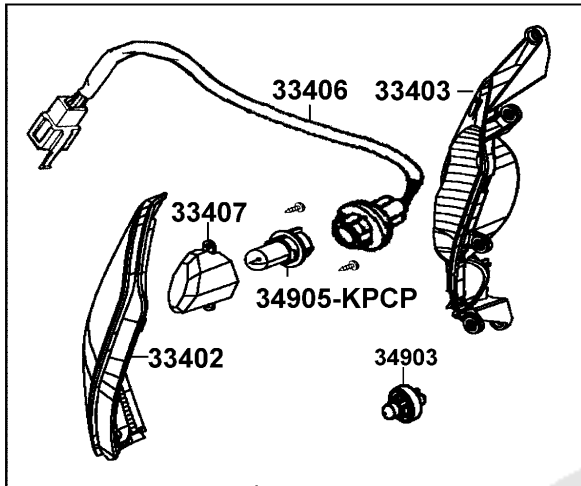

F17

Front Winker

33400
33450