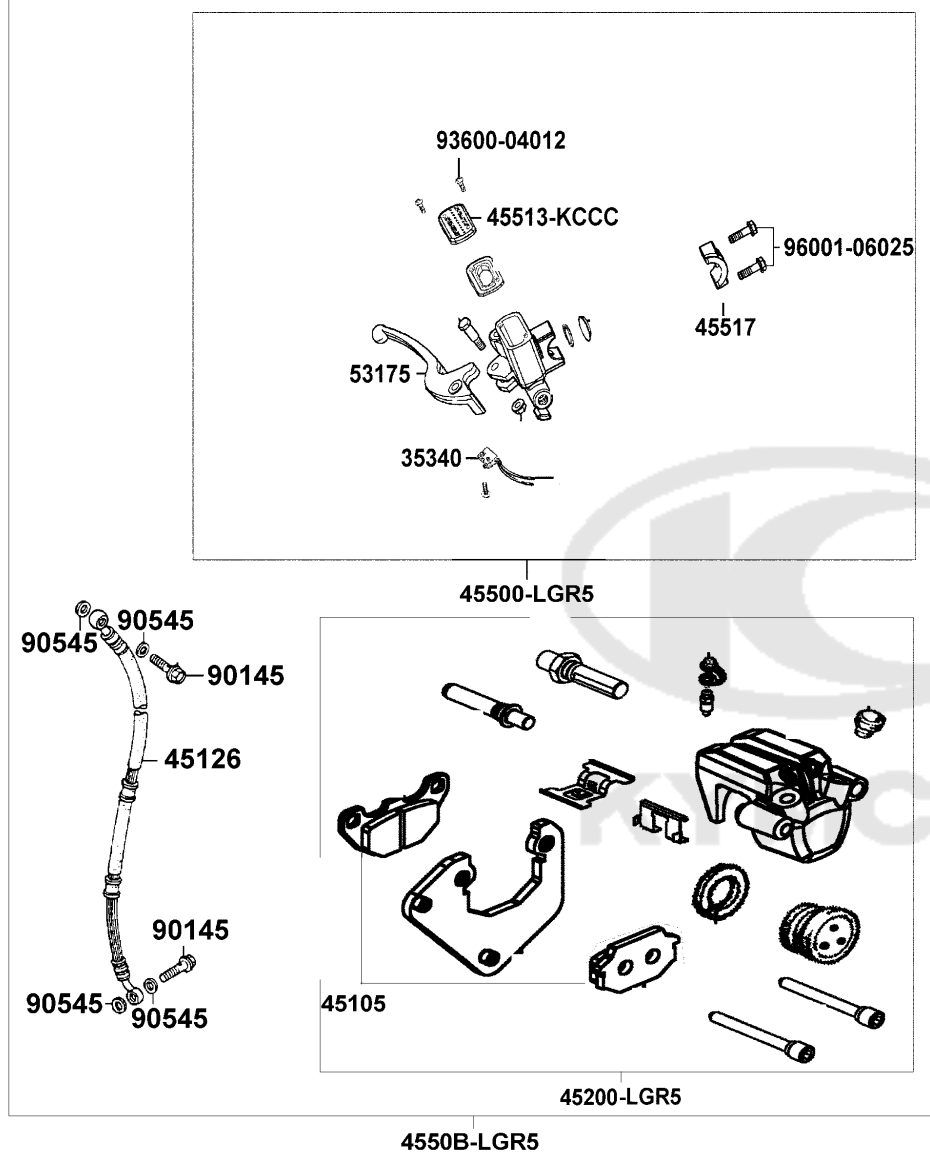

F04

Brake Master Cylinder