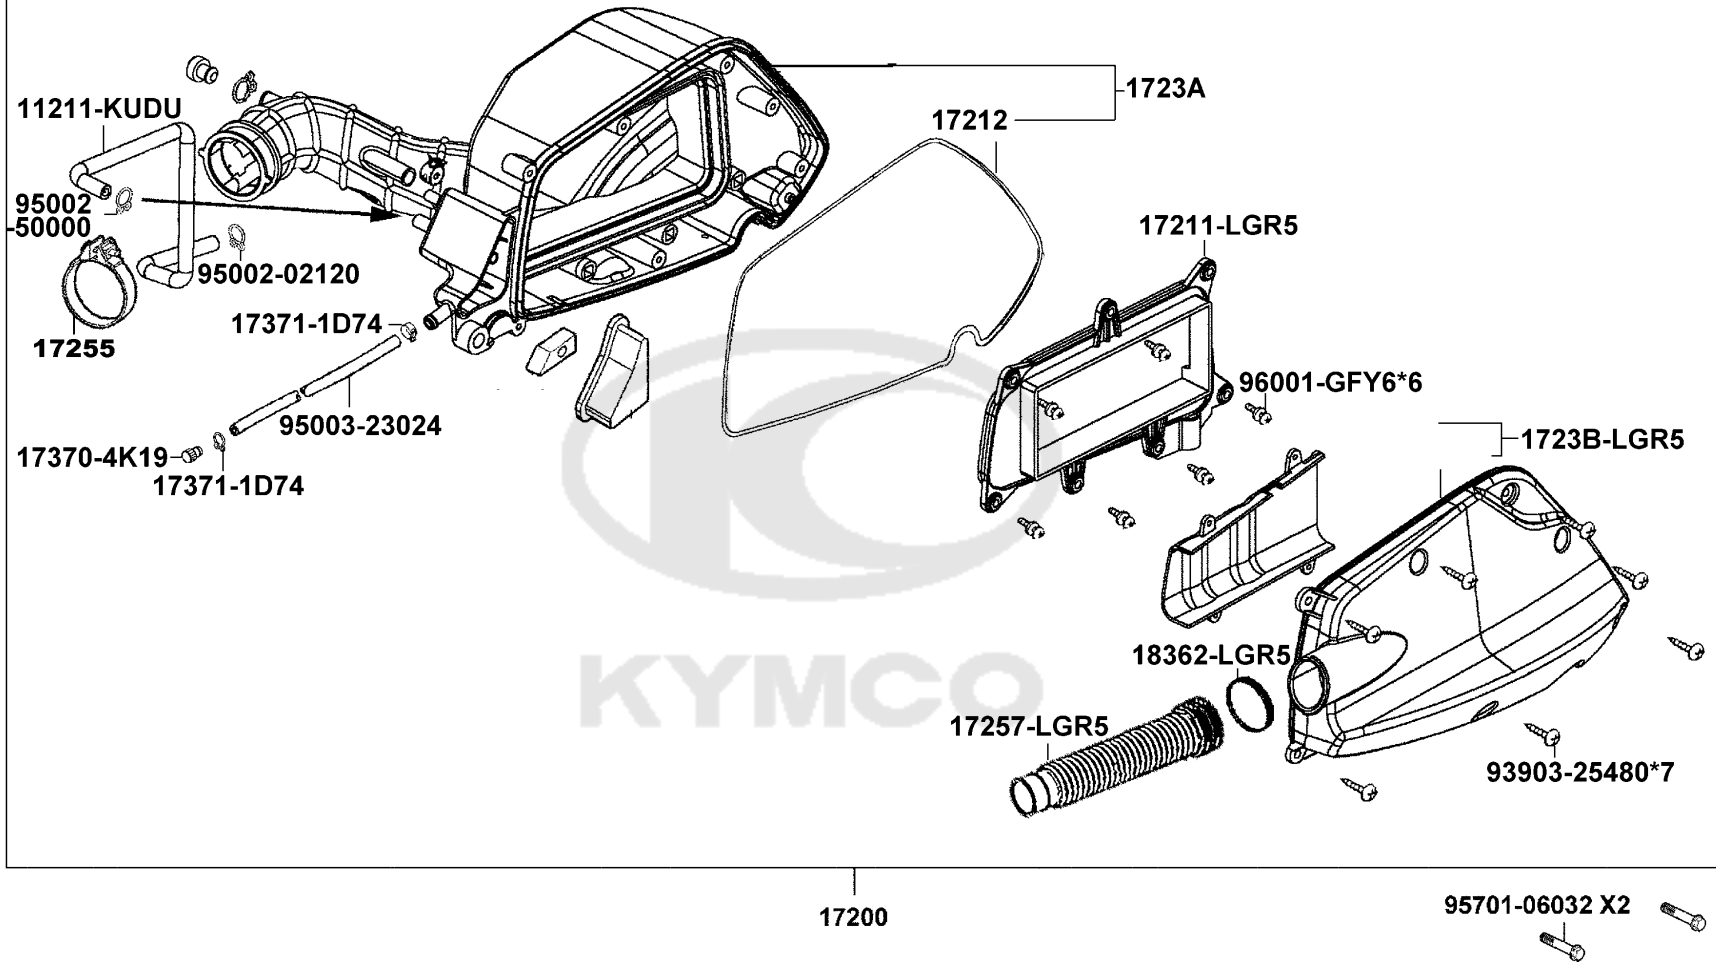

F13

Air Cleaner

17200