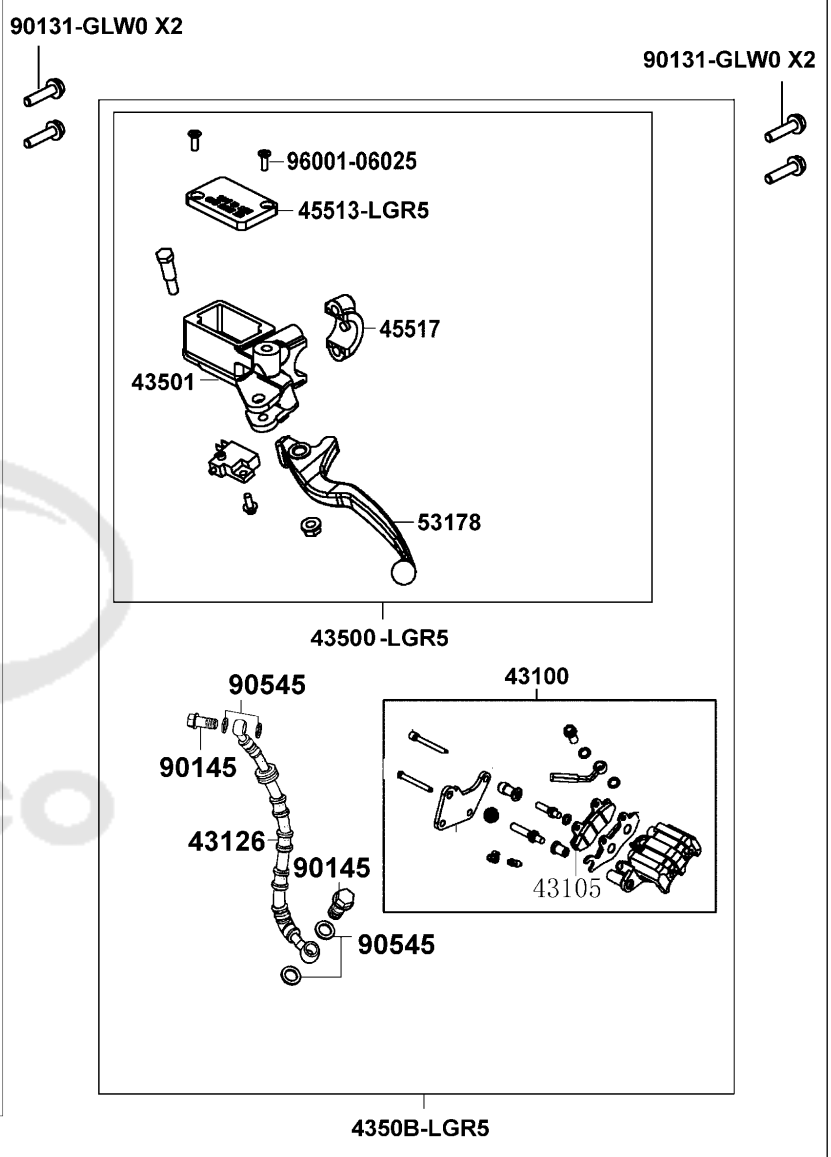

F04

Brake Master Cylinder