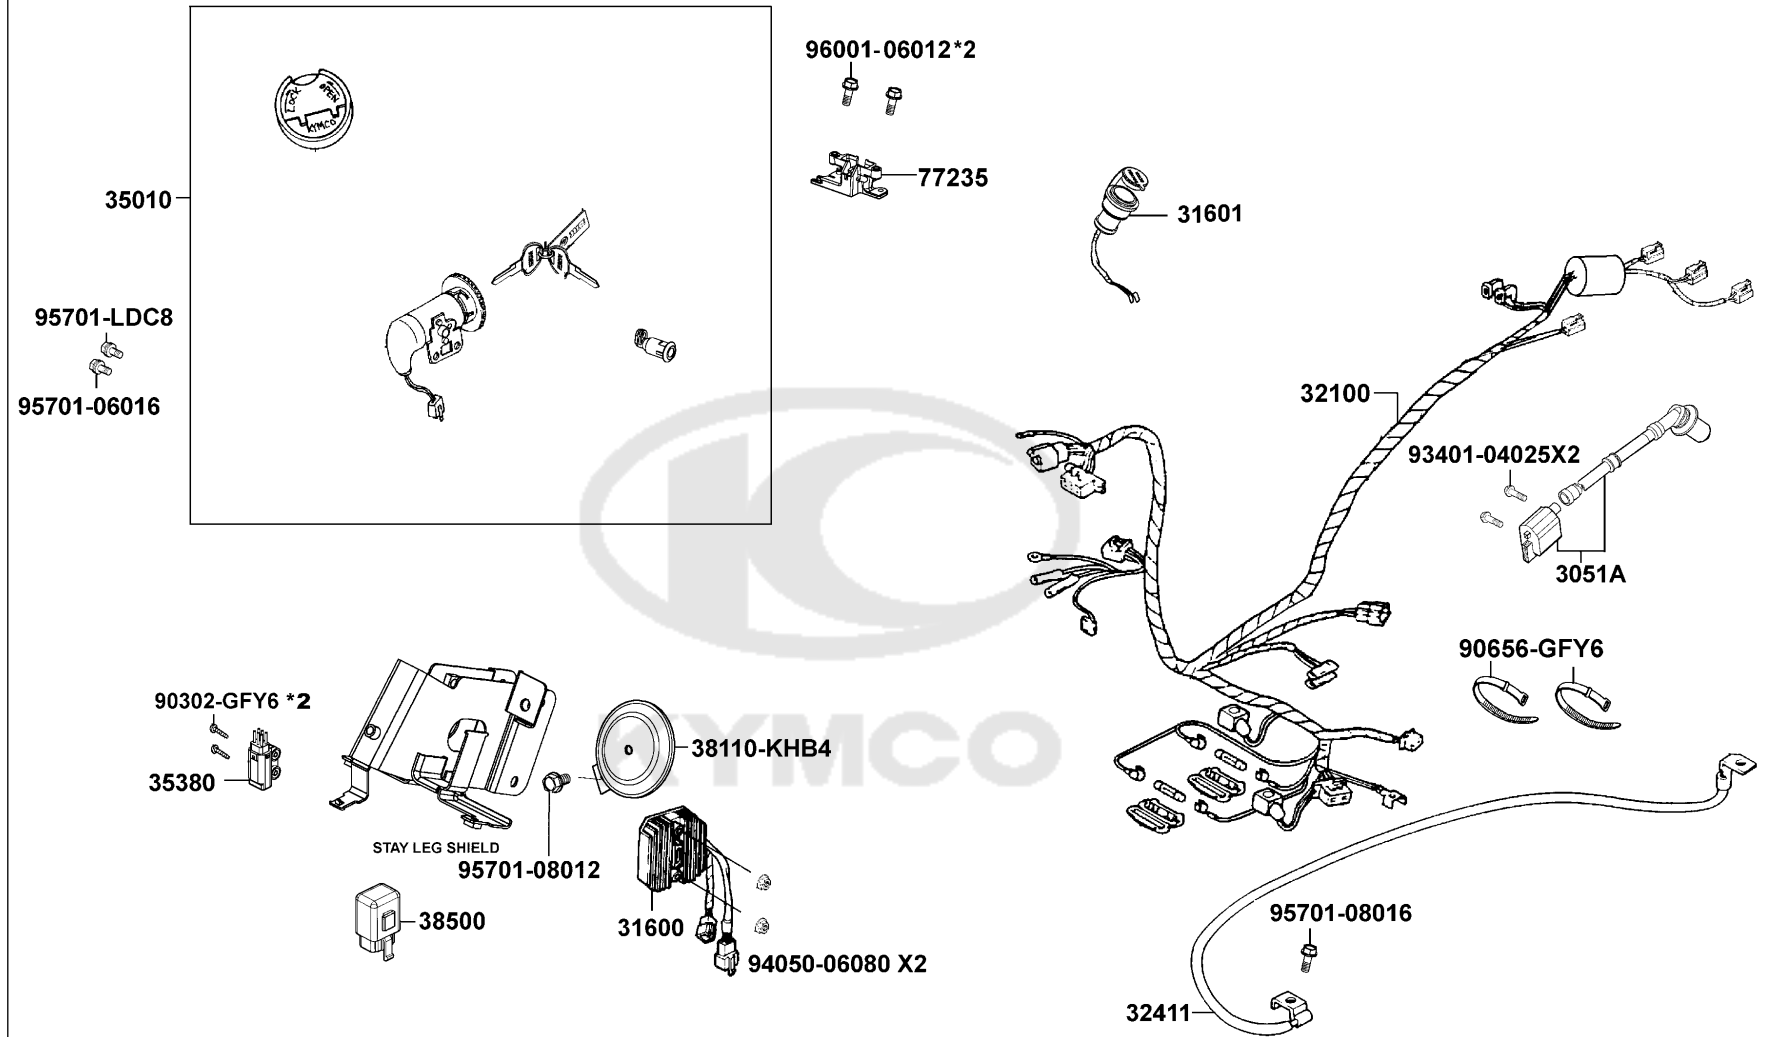

F19

Wire Harness