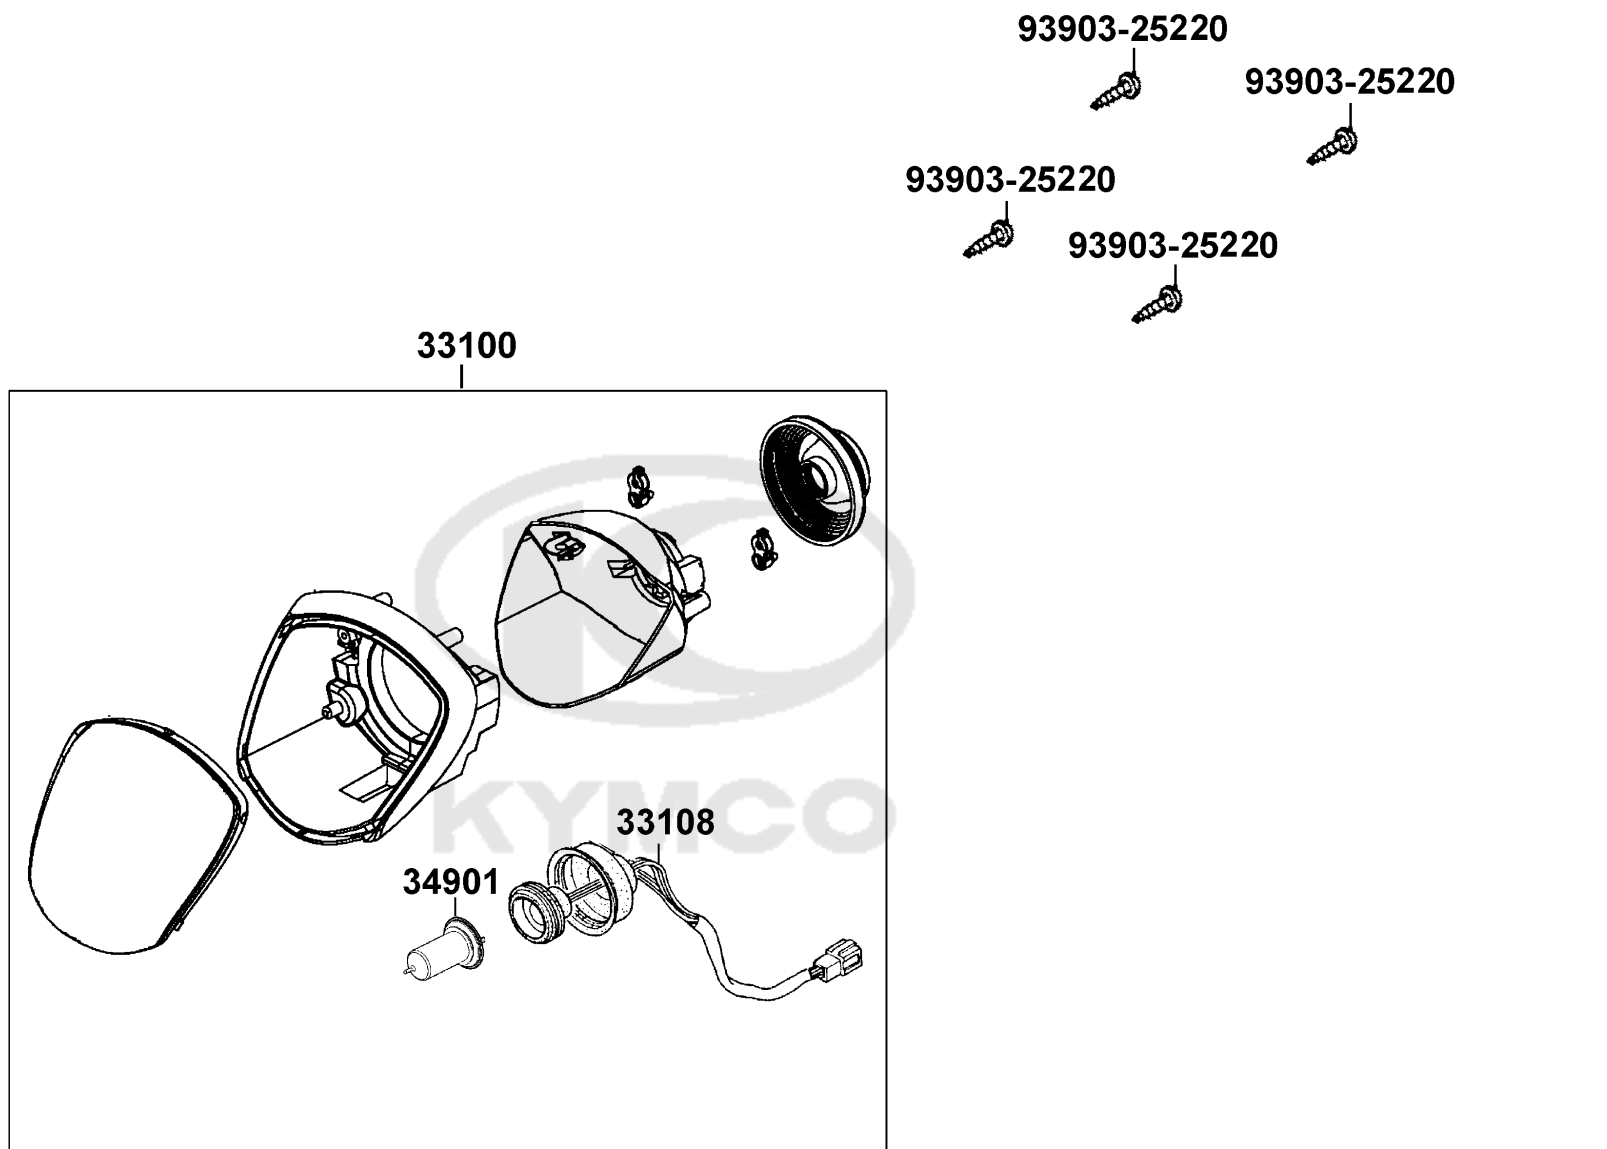

F01

Head Light

Sales mark	Ref no	Part no	Description	Reg description	Regd no	<b>F01</b>
------------	--------	---------	-------------	-----------------	---------	------------

33100		33100-LGR5-E10	LIGHT ASSY HEAD	LIGHT ASSY HEAD	1	
33108		33108-LGR5-E10	SOCKET COMP FR COMB	SOCKET COMP FR COMB	1	
34901		34901-LDC8-E10	BULB HEAD LIGHT	BULB HEAD LIGHT	1	
93903		93903-25220	SCREW TAPPING 5*12 (C)	SCREW TAPPING 5*12 (C)	4	