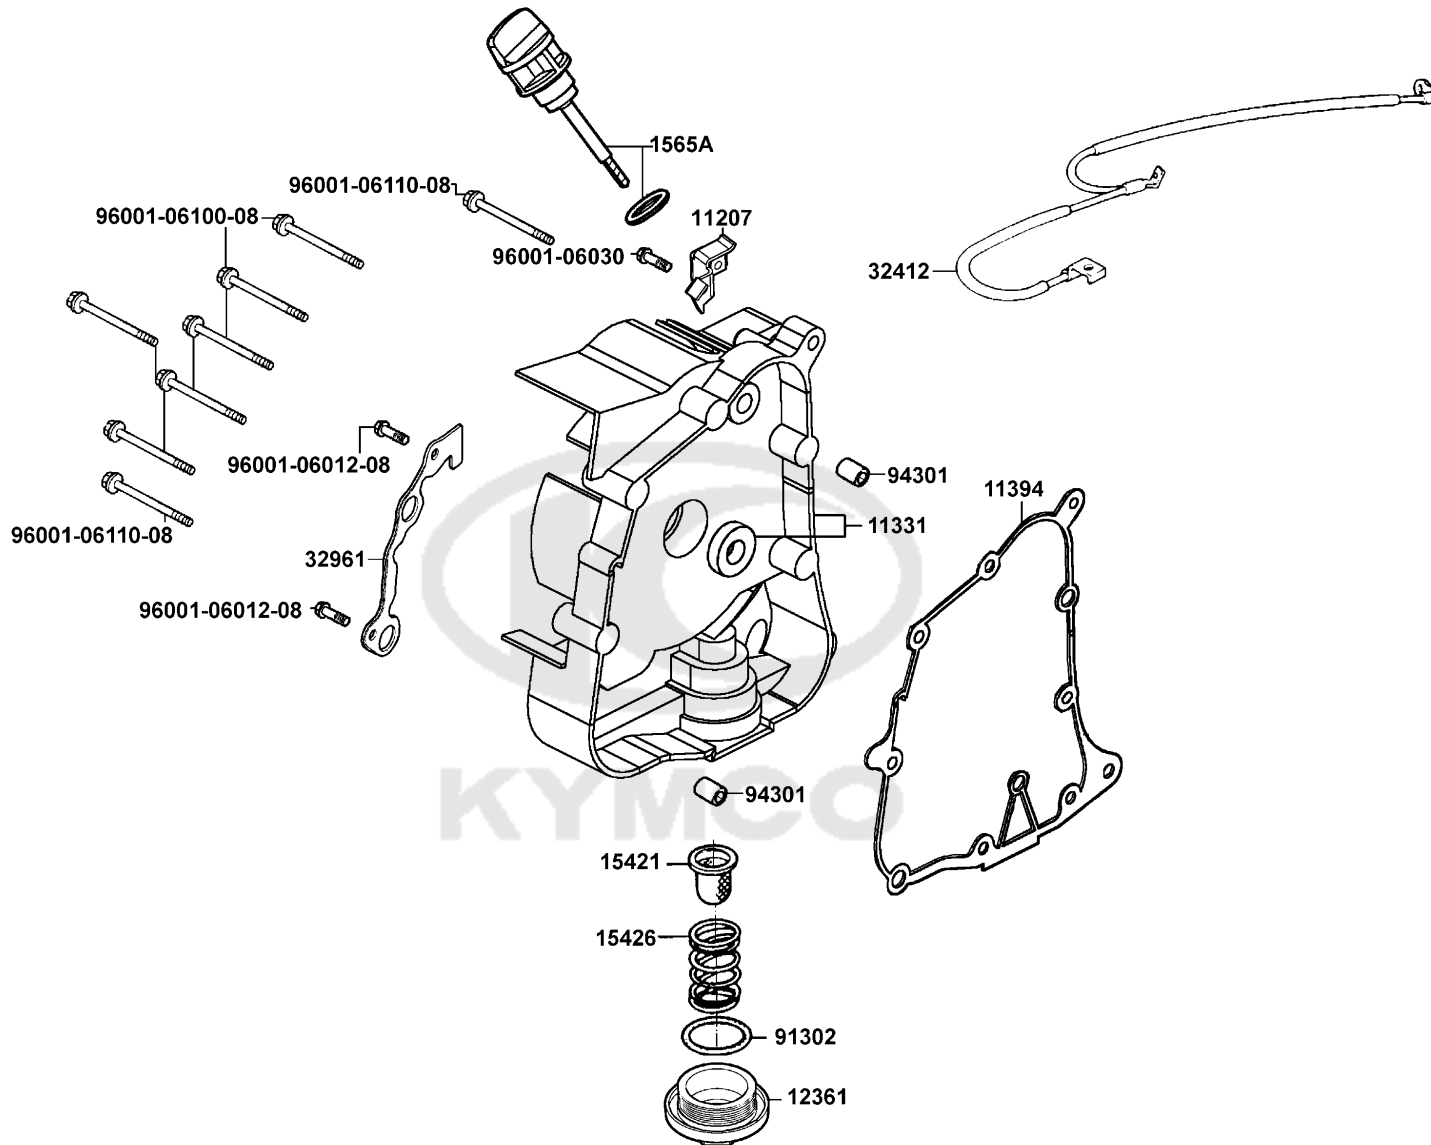

E04

Right Crankcase Cover