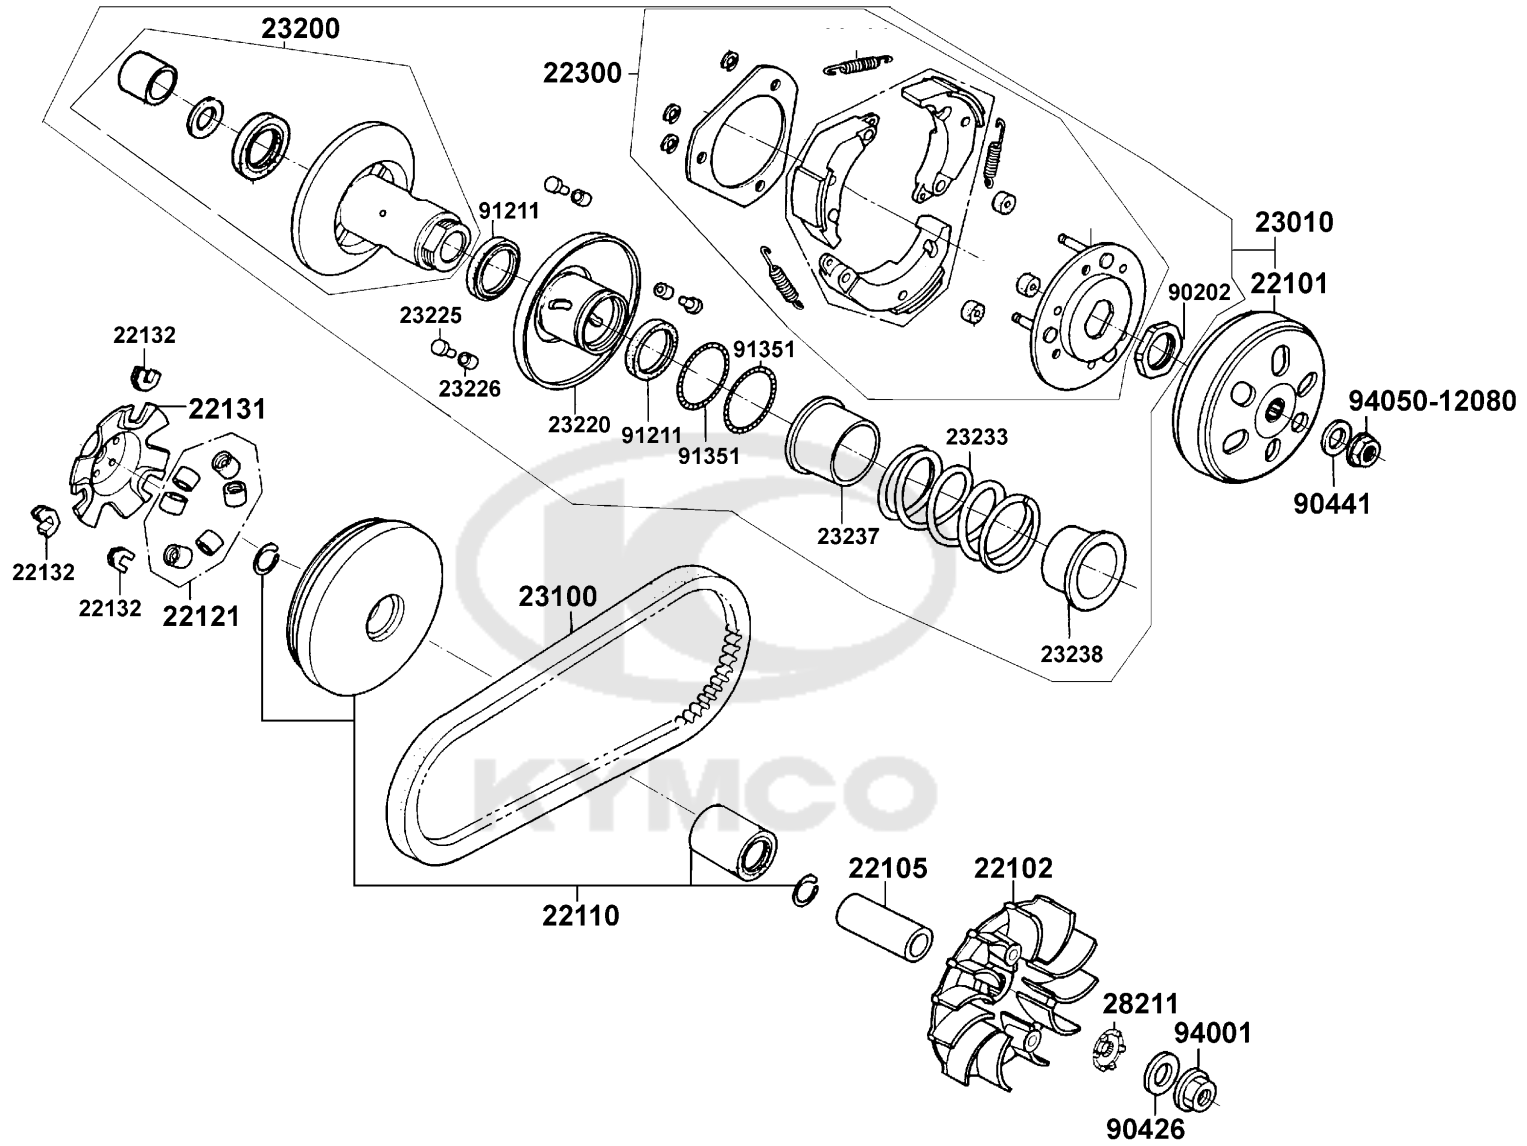

E05

Driven Pulley