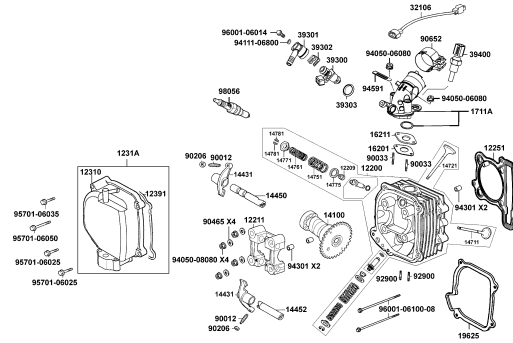

E02 Cylinder Head