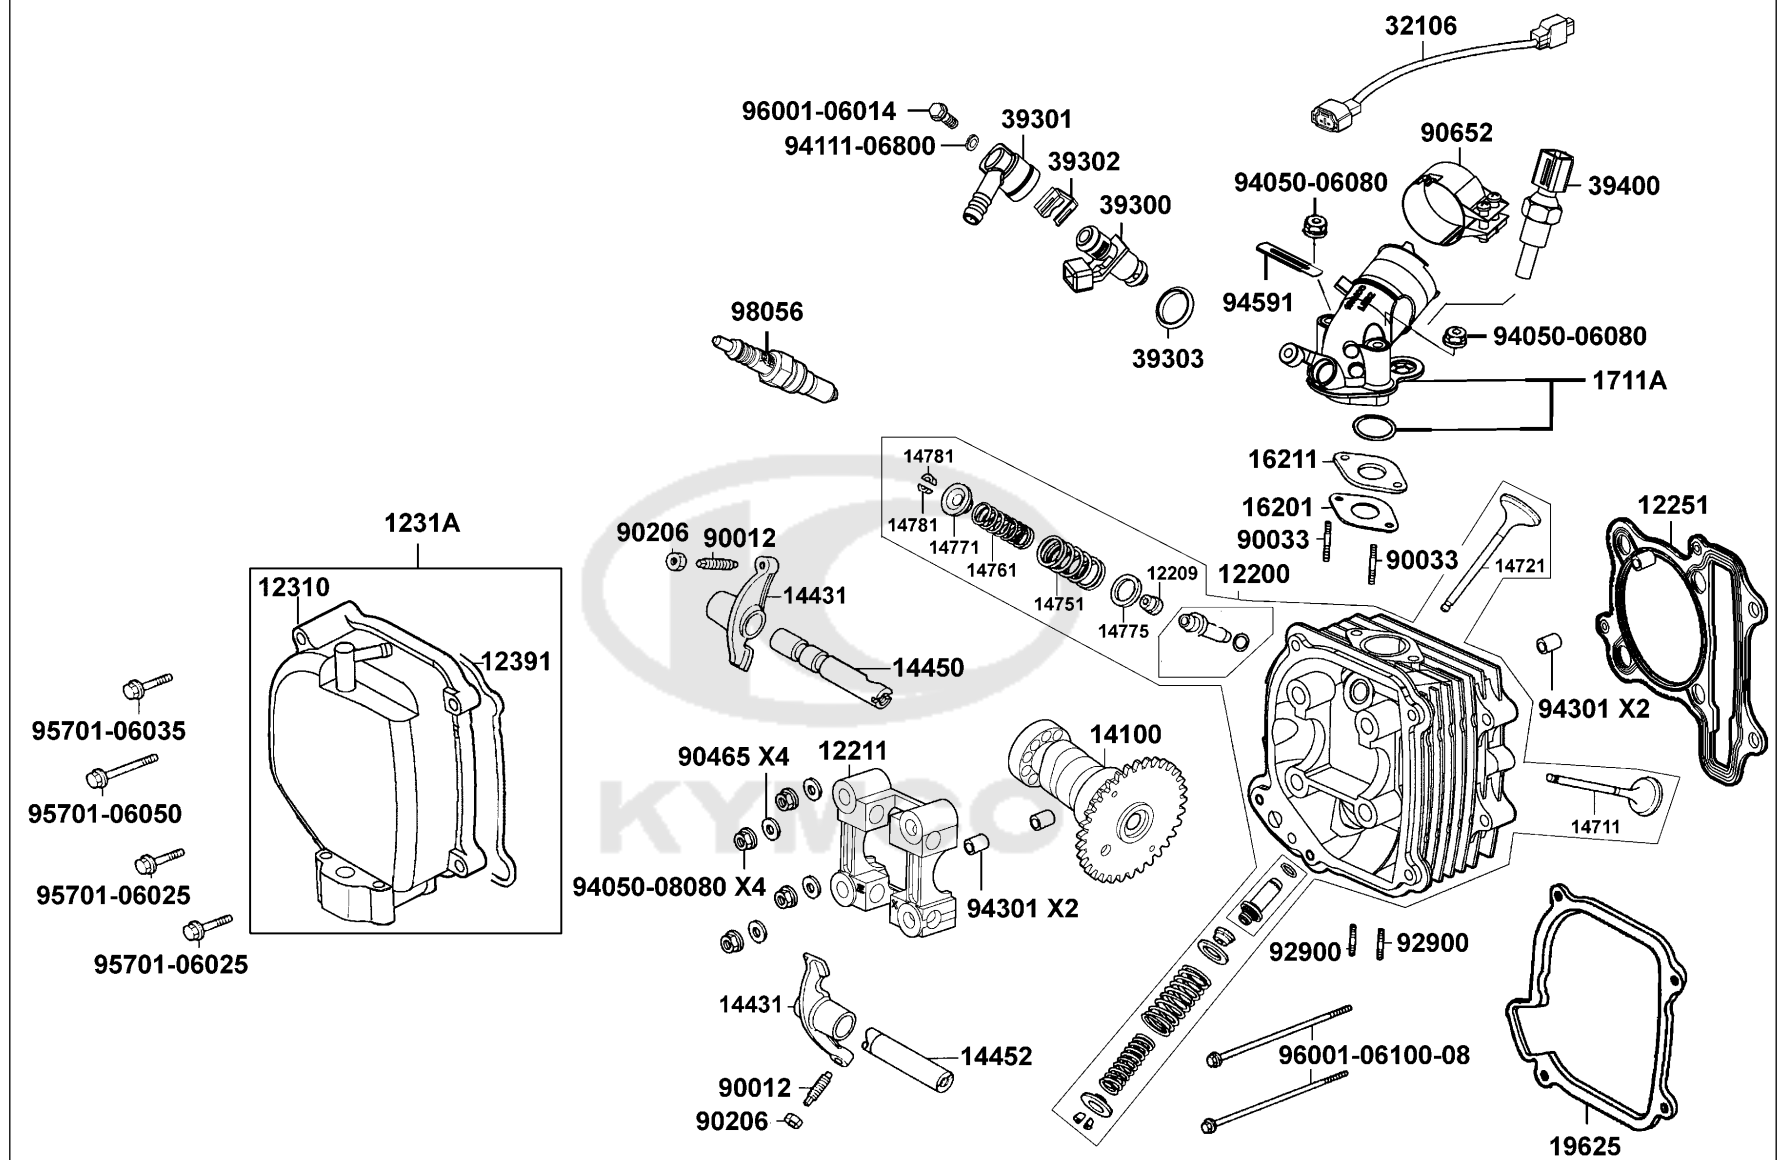

E02

Cylinder Head