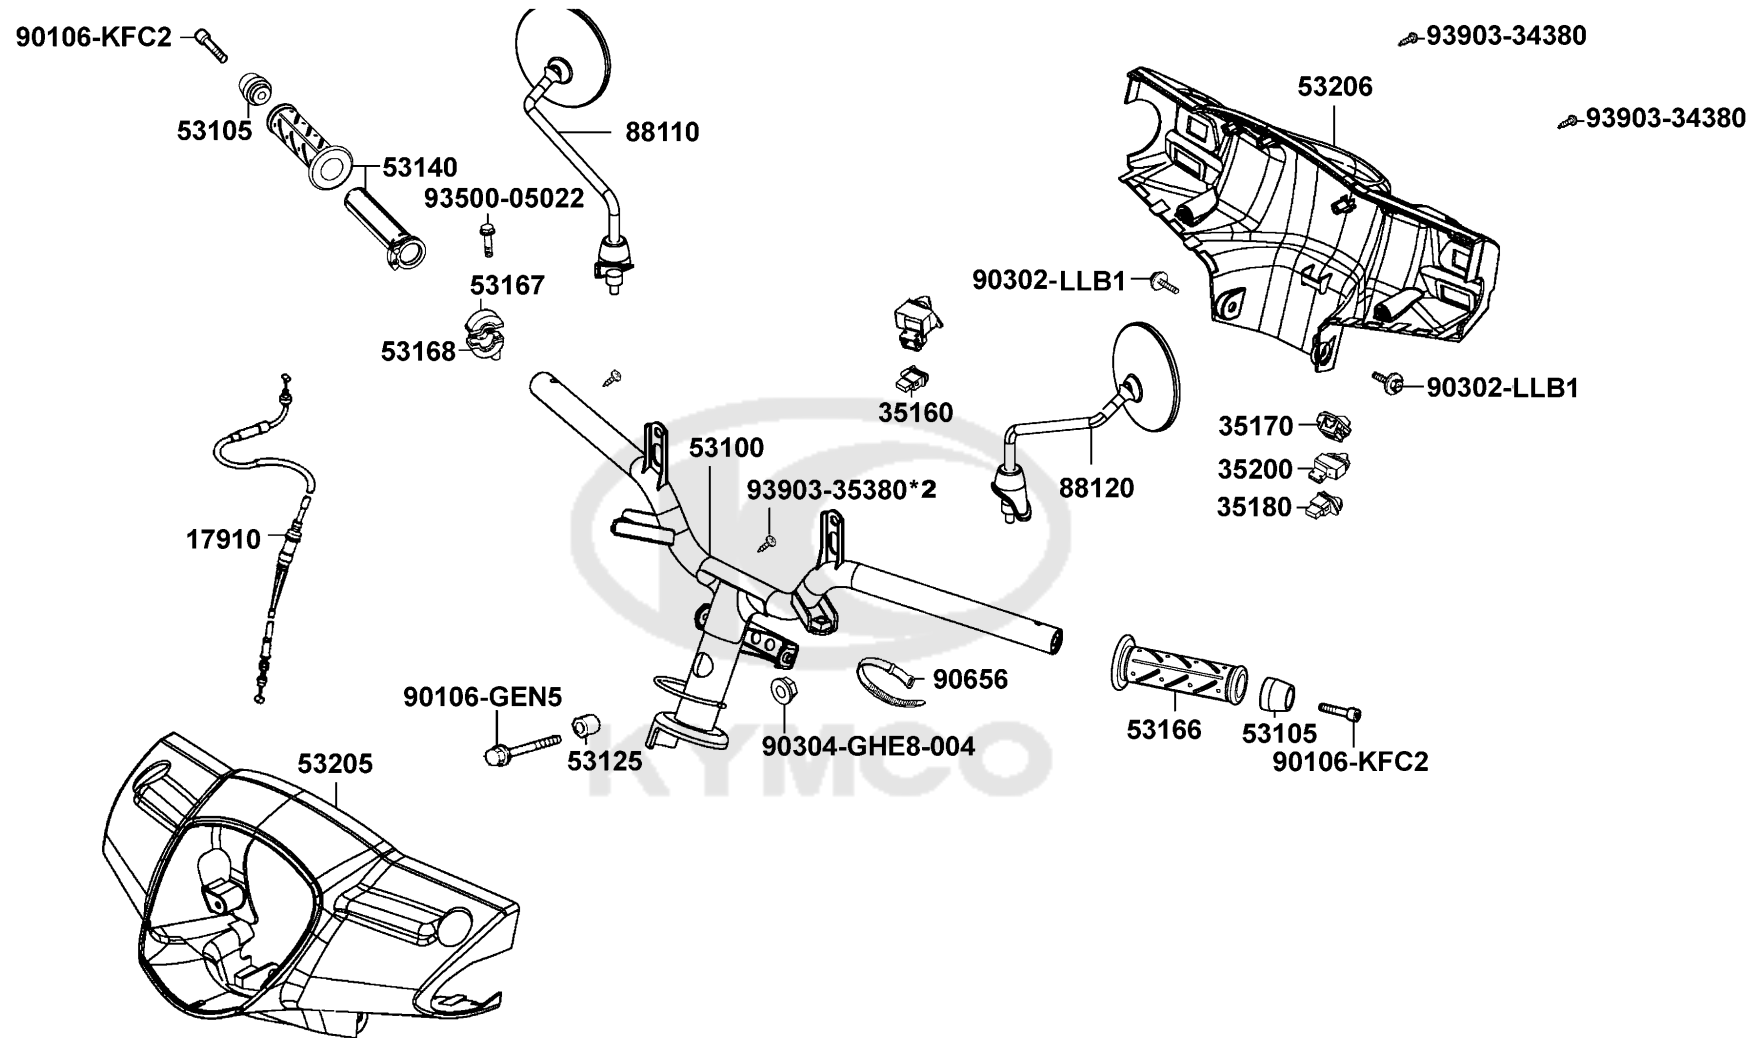

F03

Handle Steering Handle Cover