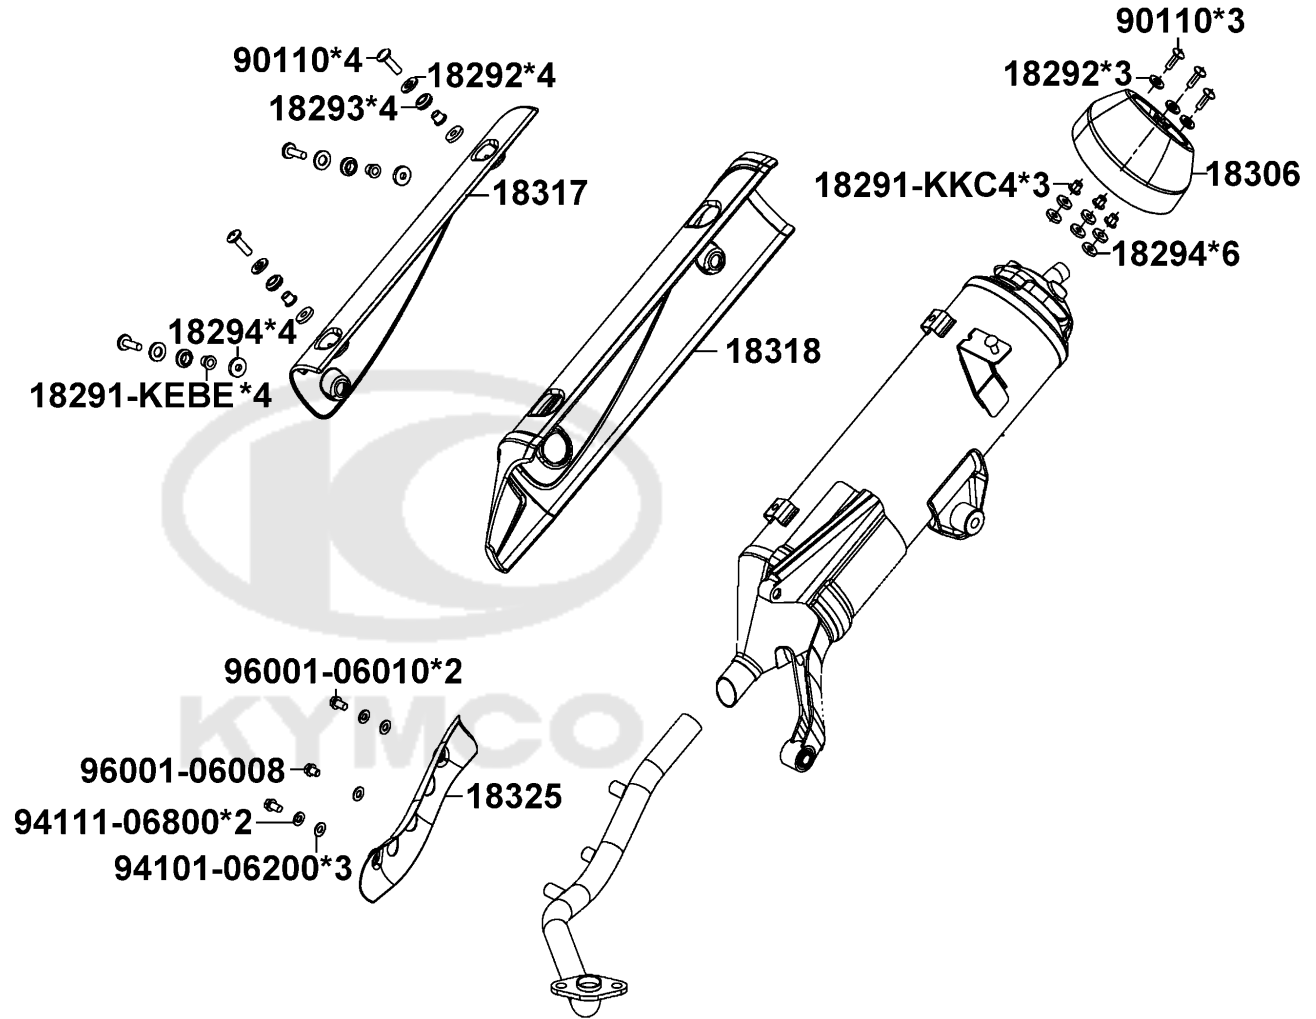

F14

Exhaust Muffler

90021-GFY6 X3

1830A

90301
18291