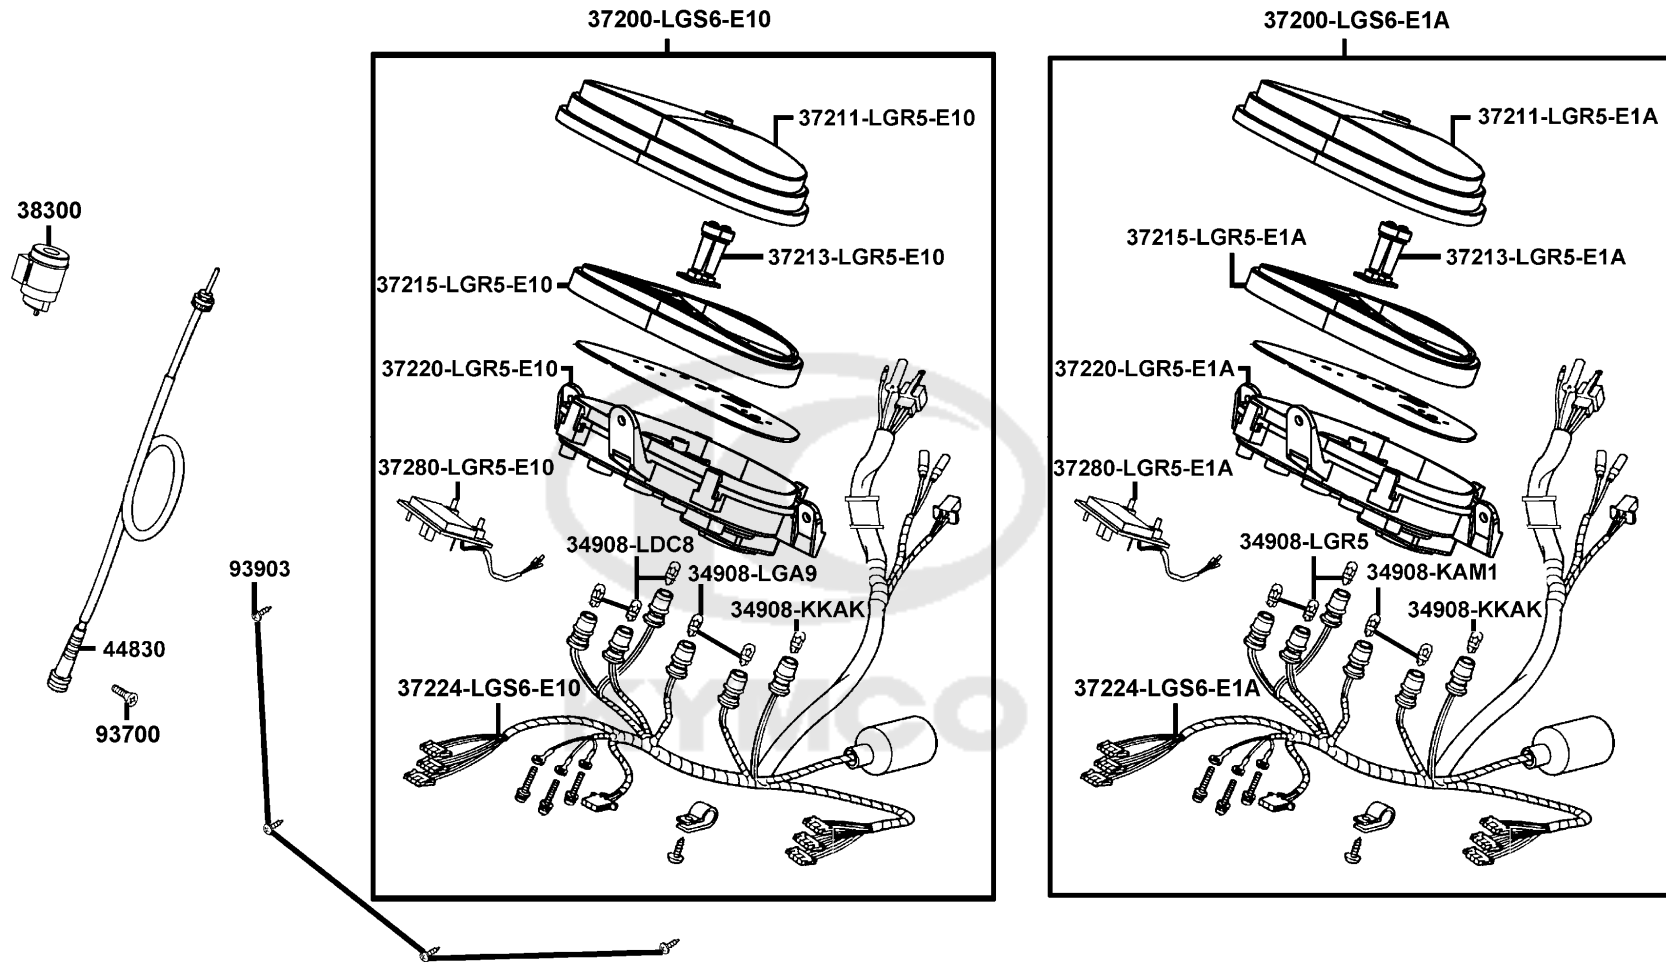

F01

Head Light

Sales mark	Ref no	Part no	Description	Reg description	Regd no	<b>F01</b>
------------	--------	---------	-------------	-----------------	---------	------------

33100		33100-LGR5-E10	LIGHT ASSY HEAD	LIGHT ASSY HEAD	1	
33108		33108-LGR5-E10	SOCKET COMP FR COMB	SOCKET COMP FR COMB	1	
34901		34901-LDC8-E10	BULB HEAD LIGHT	BULB HEAD LIGHT	1	
93903		93903-25220	SCREW TAPPING 5*12 (C)	SCREW TAPPING 5*12 (C)	4	