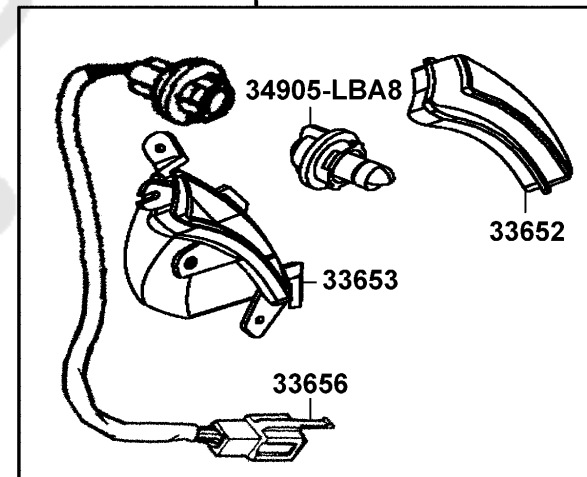

93903-34380 X14
90305-GHK8

33650