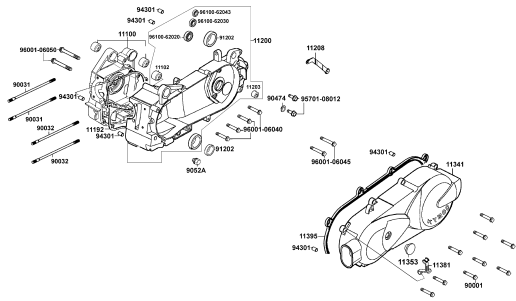

CONTENTS - ENGINE GROUP

E01 Crank Case