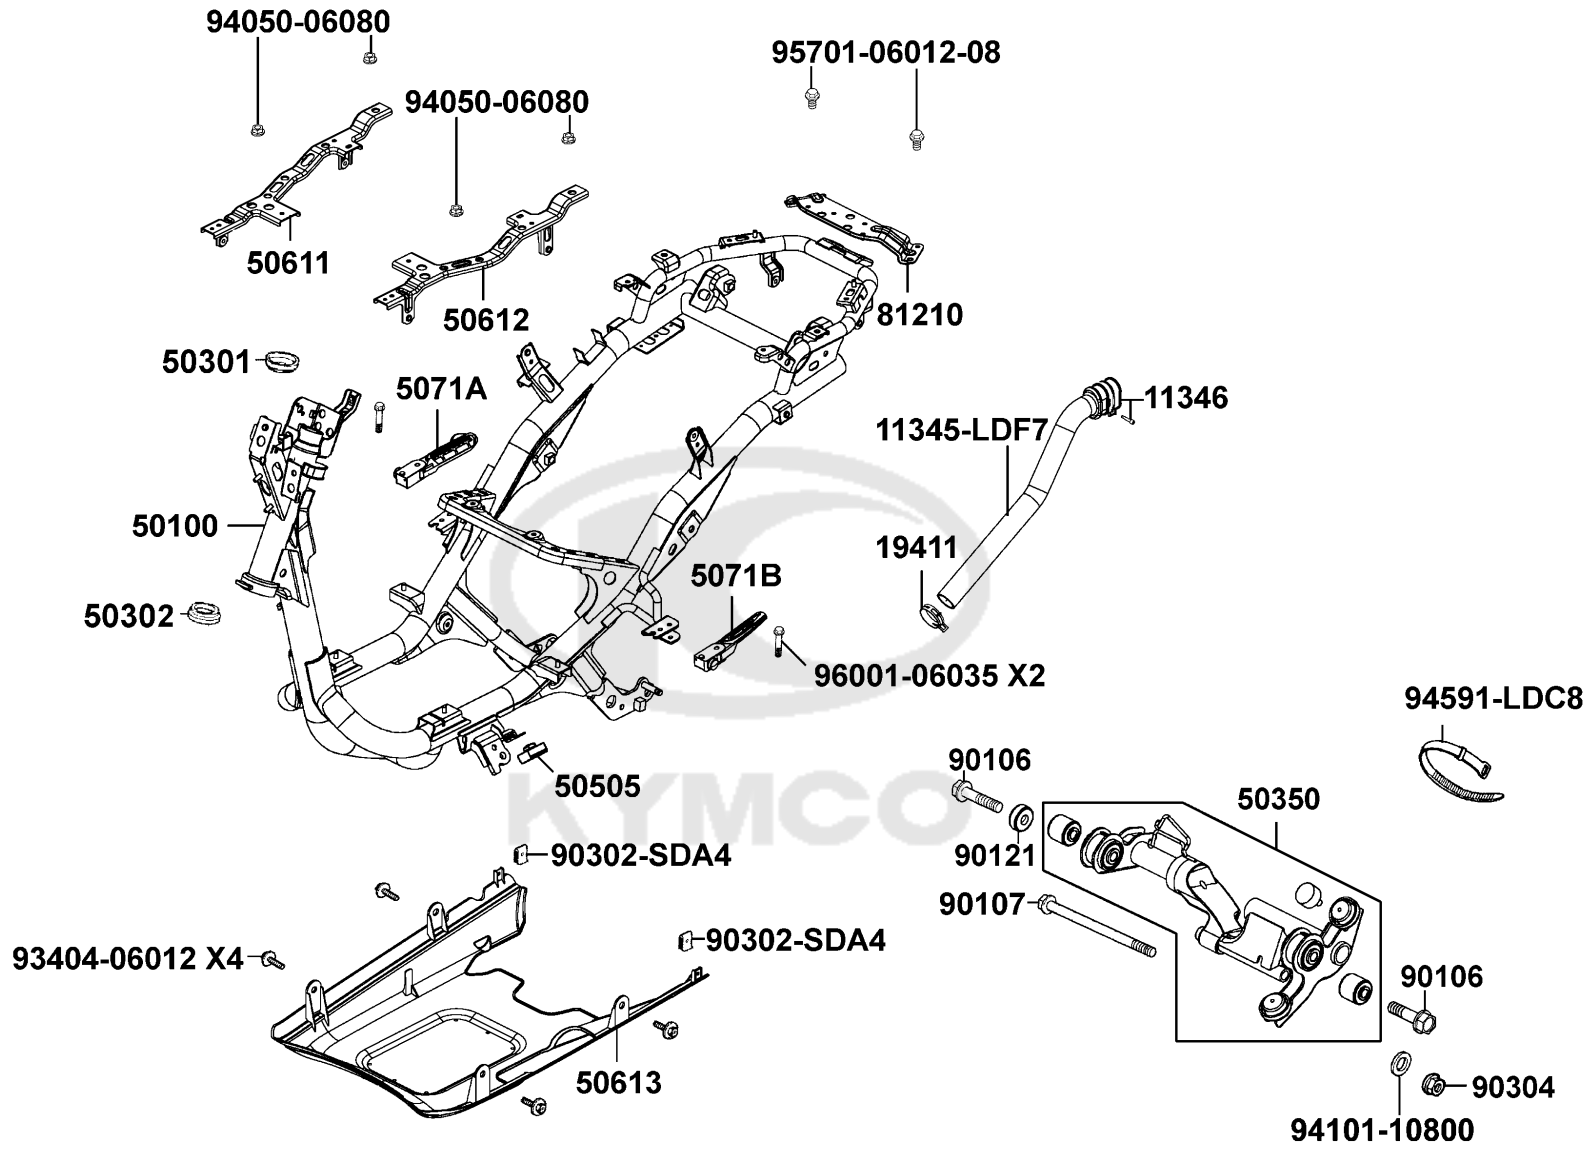

F20

Frame Body