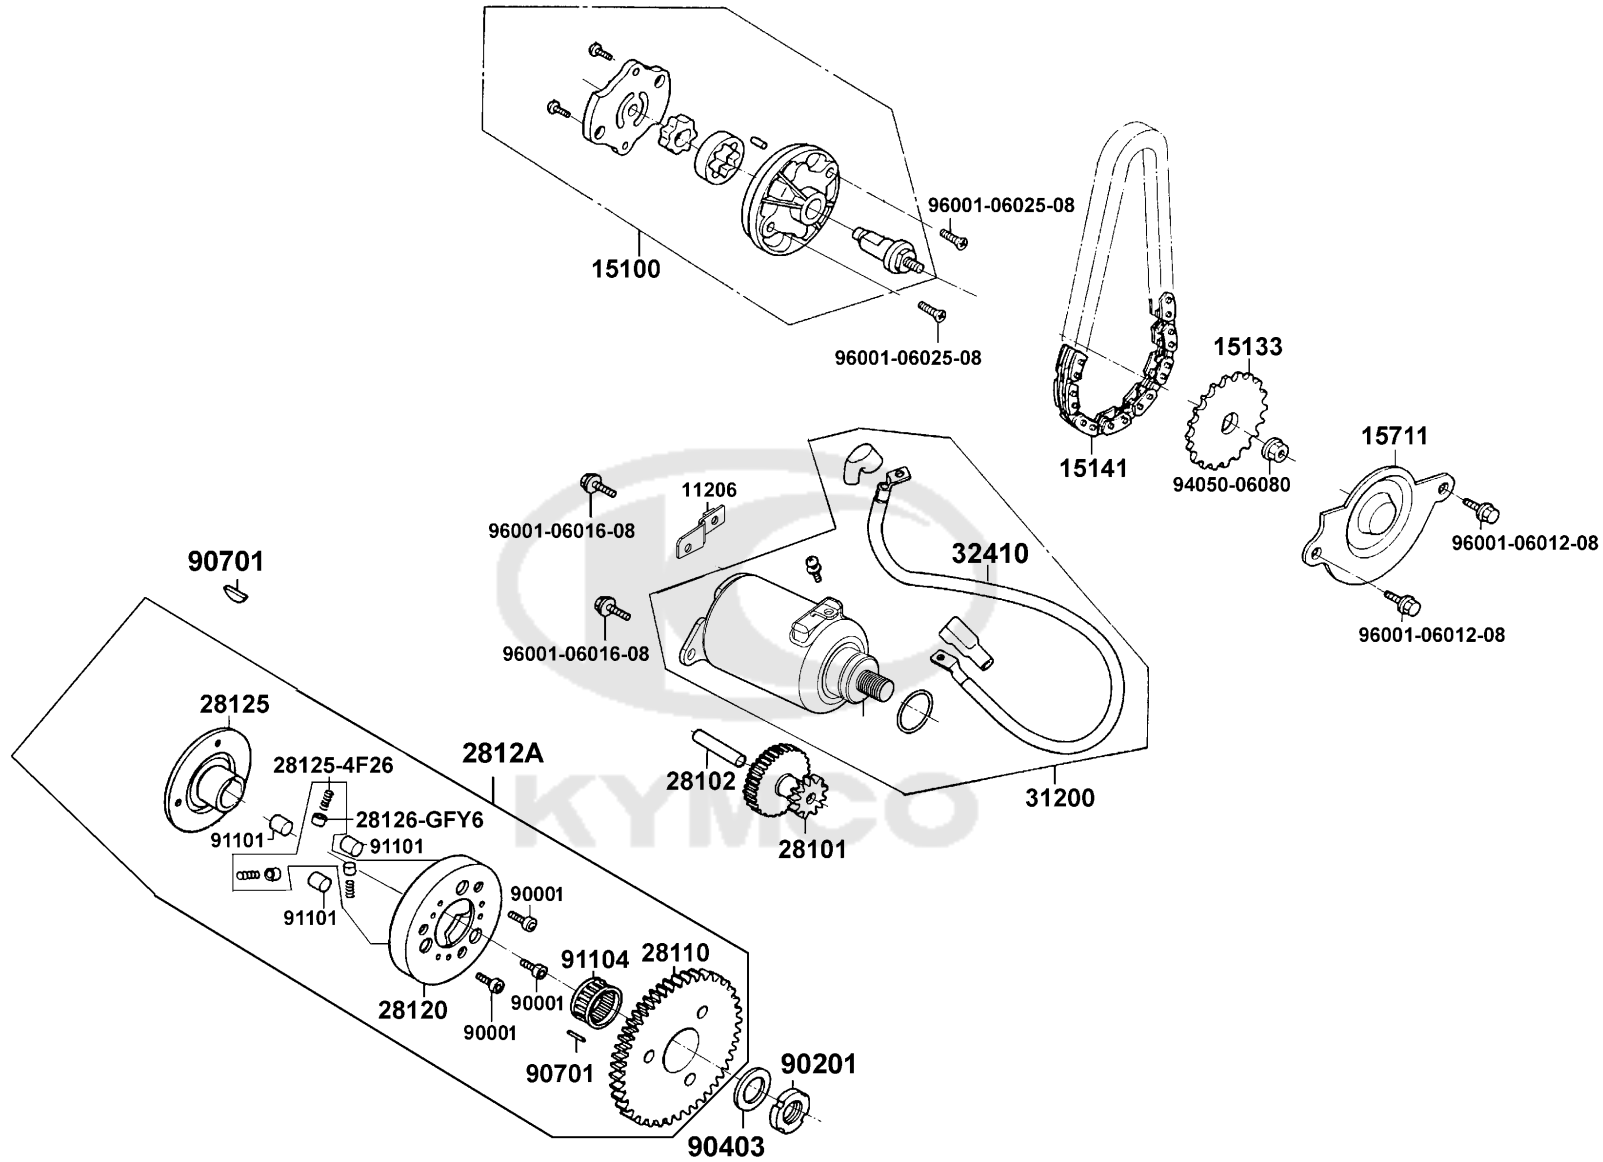

E06

Starting Motor Oil Pump