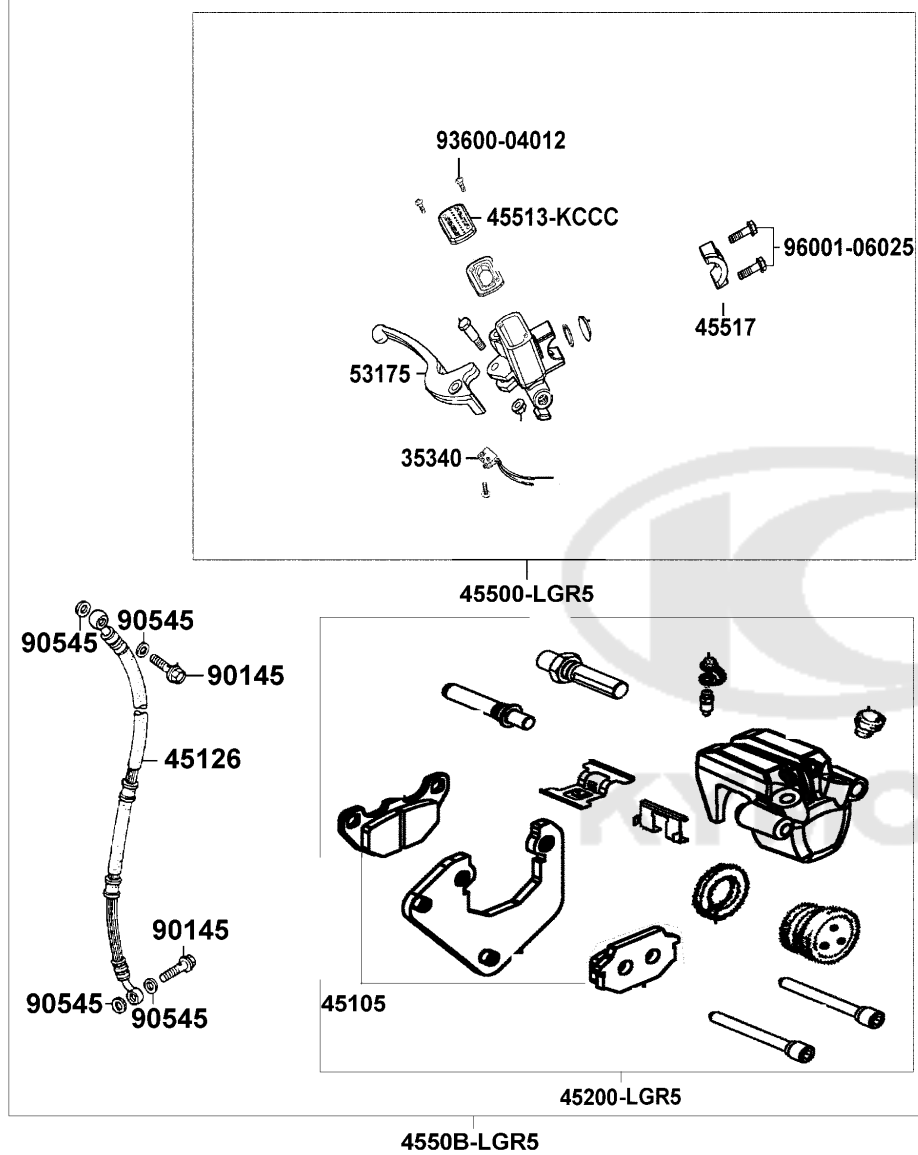

F04

Brake Master Cylinder