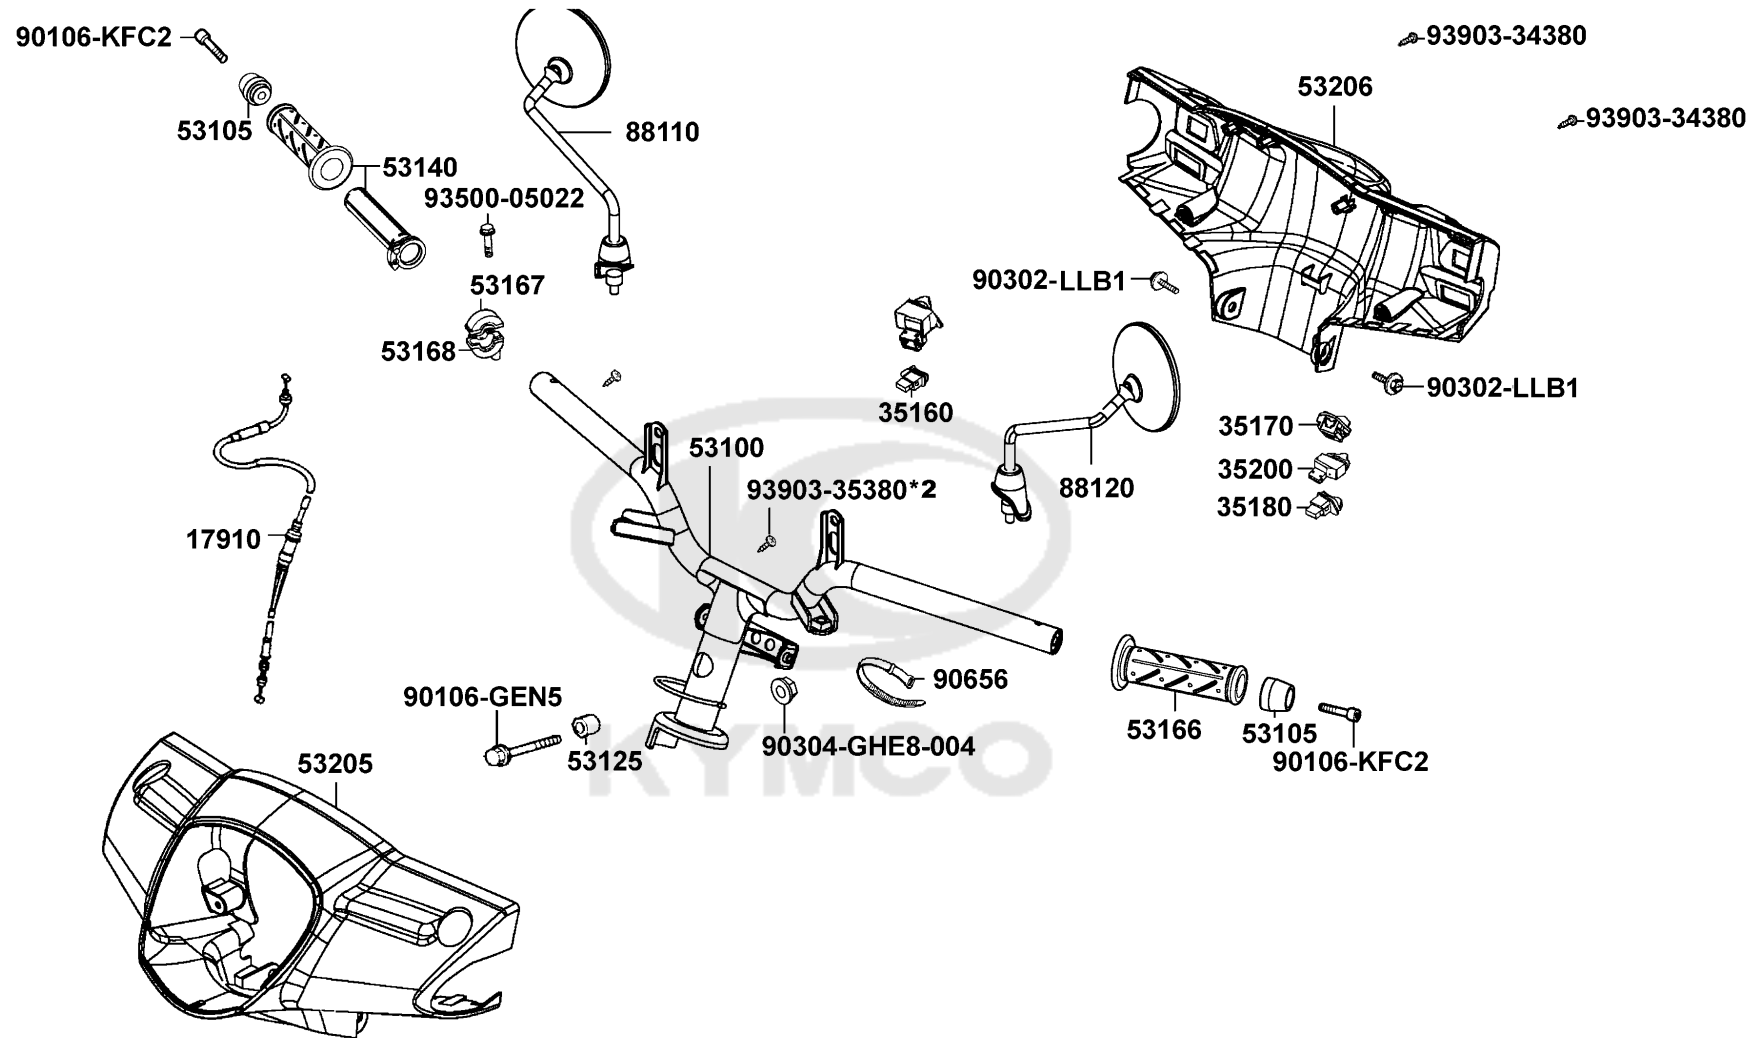

F03

Handle Steering Handle Cover