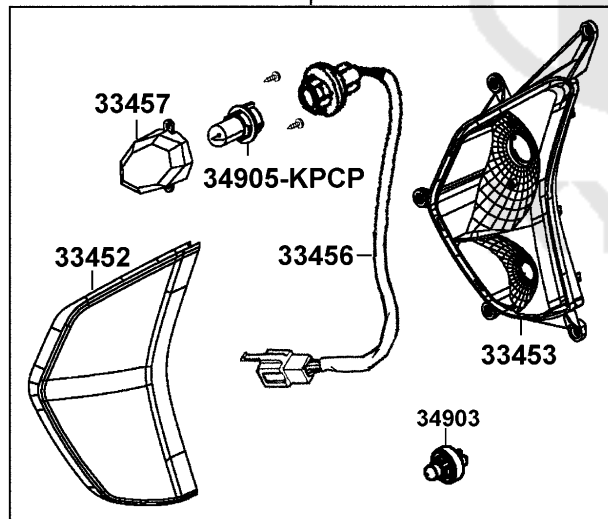

33400
33450