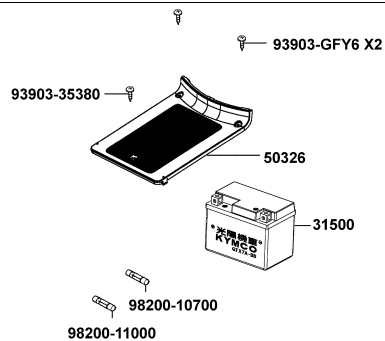

F11 Battery