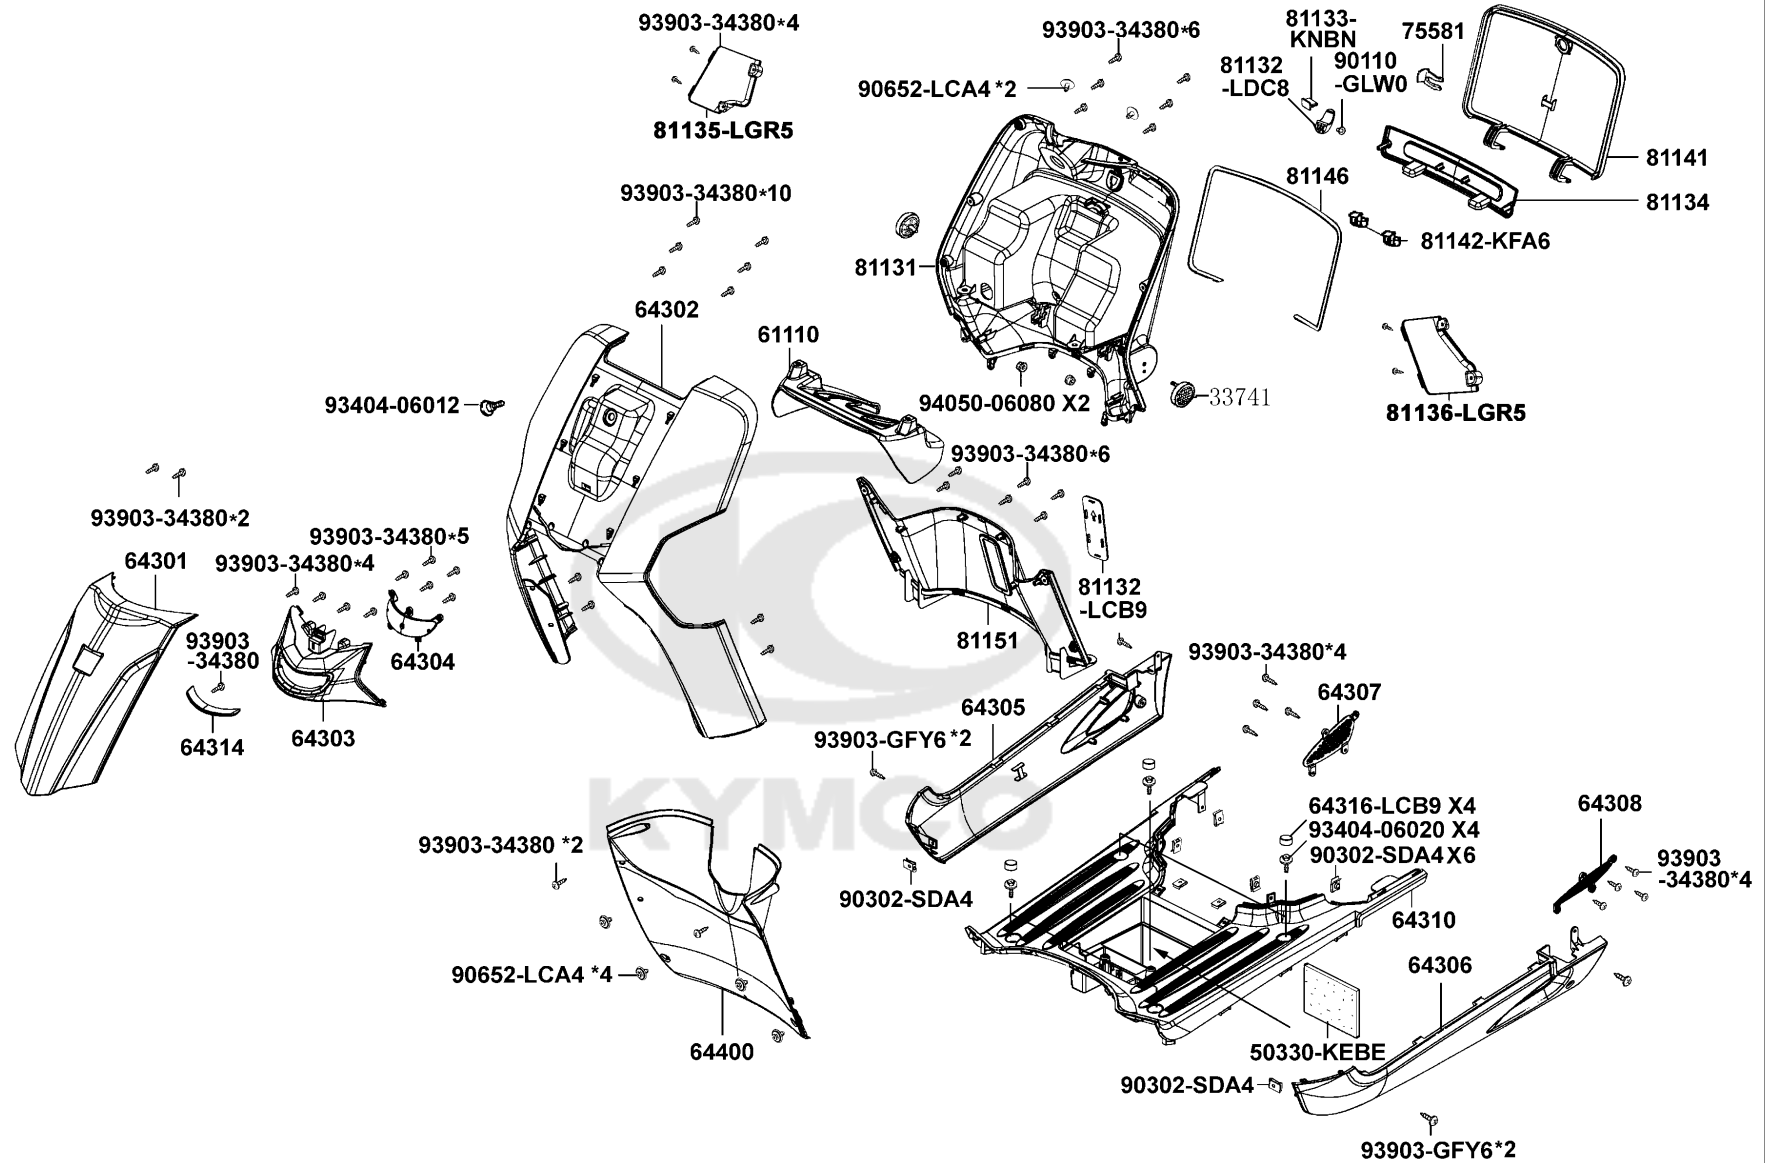

F05

Front Cover Front Fender