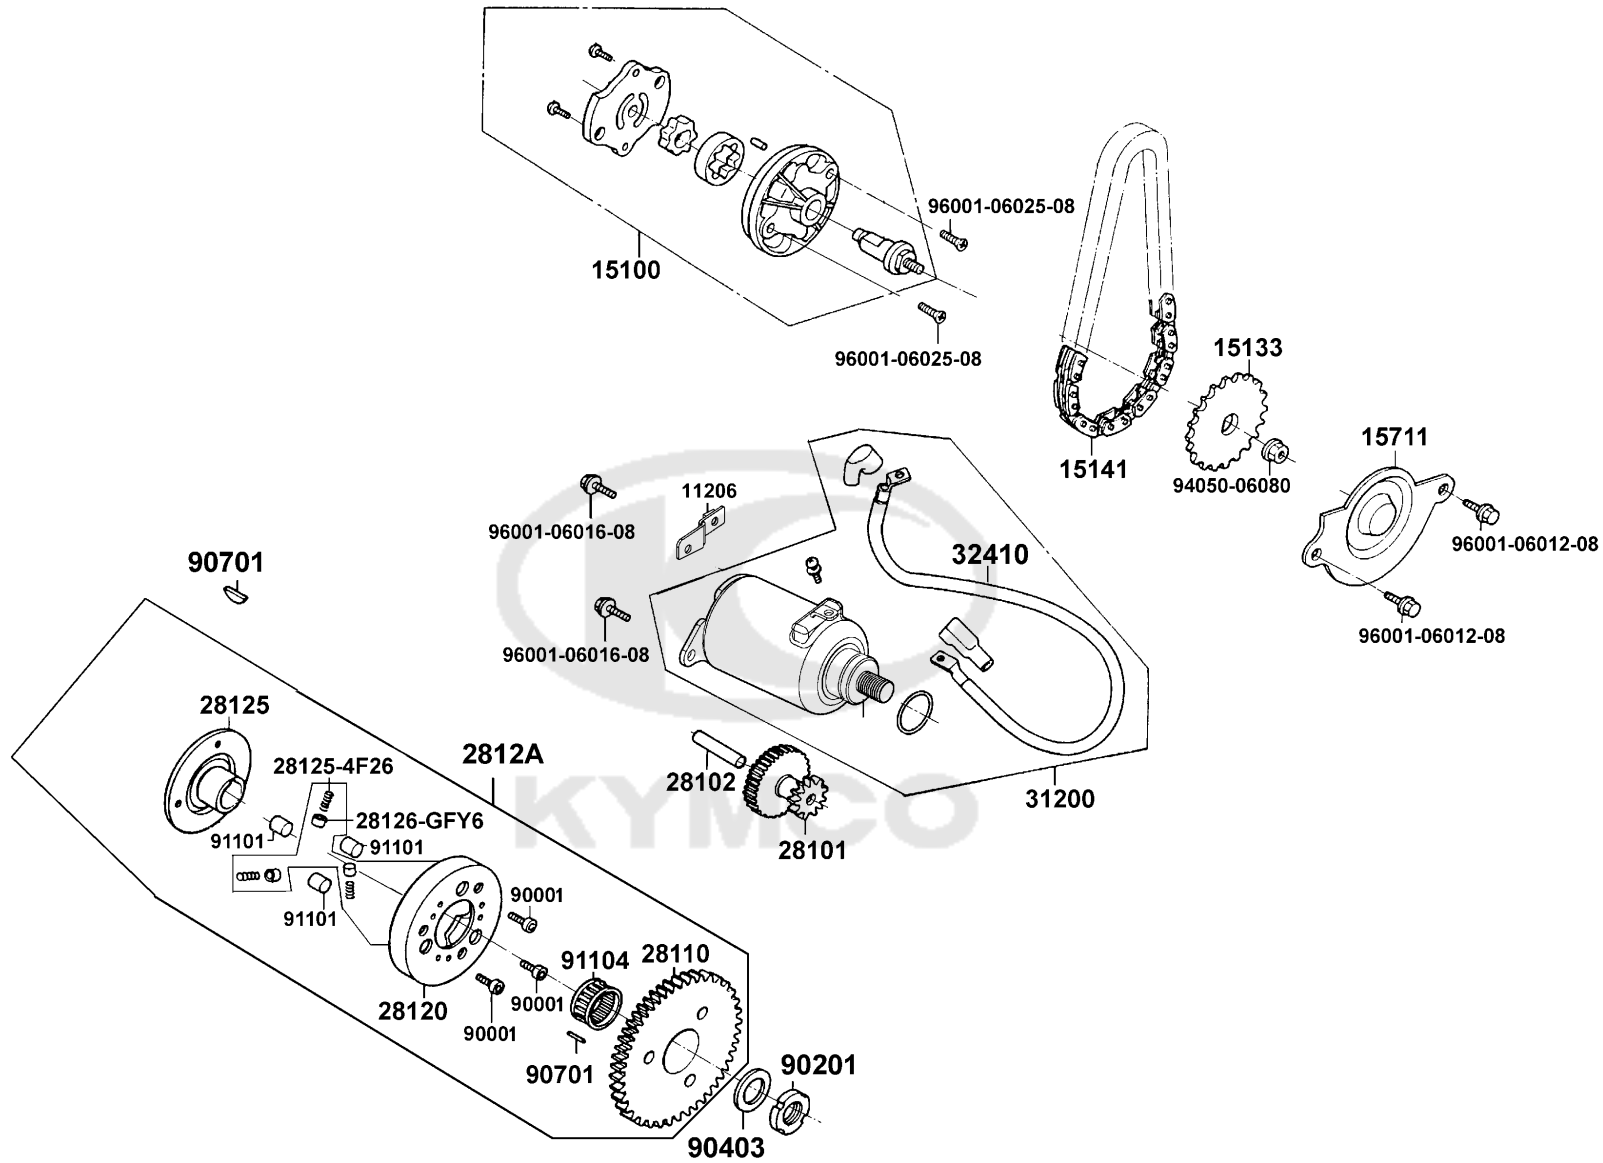

E06

Starting Motor Oil Pump