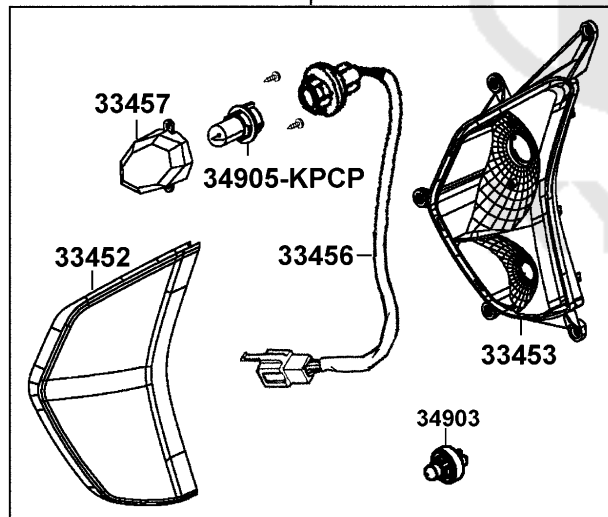

F17

Front Winker

33400  
33450

93903-34380 X14  
90305-GHK8

90305-GHK8

Sales mark	Ref no	Part no	Description	Reg description	Regd no	F17
	33400	33400-LGR5-E10	WINKER ASSY R FR	WINKER ASSY R FR	1	
	33402	33402-LGR5-E10	LENS R FR WINKER	LENS R FR WINKER	1	
	33403	33403-LGR5-E10	BASE R FR WINKER	BASE R FR WINKER	1	
	33406	33406-LGR5-E10	SOCKET COMP R FR WINKER	SOCKET COMP R FR WINKER	1	
	33407	33407-LGR5-E10	INNER LENS L WINKER	INNER LENS L WINKER	1	
	33450	33450-LGR5-E10	WINKER ASSY L FR	WINKER ASSY L FR	1	
	33452	33452-LGR5-E10	LENS L FR WINKER	LENS L FR WINKER	1	
	33453	33453-LGR5-E10	BASE L FR WINKER	BASE L FR WINKER	1	
	33456	33456-LGR5-E10	SOCKET COMP L FR WINKER	SOCKET COMP L FR WINKER	1	
	33457	33457-LGR5-E10	INNER LENS L WINKER	INNER LENS L WINKER	1	
	33600	33600-LGR5-E10	WINKER SET R RR	WINKER SET R RR	1	
	33602	33602-LGR5-E10	LENS R RR WINKER	LENS R RR WINKER	1	
	33603	33603-LGR5-E10	BASE R RR WINKER	BASE R RR WINKER	1	
	33606	33606-LGR5-E10	SOCKET COMP R RR WINKER	SOCKET COMP R RR WINKER	1	
	33650	33650-LGR5-E10	WINKER SET L RR	WINKER SET L RR	1	
	33652	33652-LGR5-E10	LENS L RR WINKER	LENS L RR WINKER	1	
	33653	33653-LGR5-E10	BASE L RR WINKER	BASE L RR WINKER	1	
	33656	33656-LGR5-E10	SOCKET COMP L RR WINKER	SOCKET COMP L RR WINKER	1	
	34903	34903-LDC8-E10	BULB POSITION	BULB POSITION	2	
	34905-KPCP	34905-KPCP-C00	BULB WINKER	BULB WINKER	1	