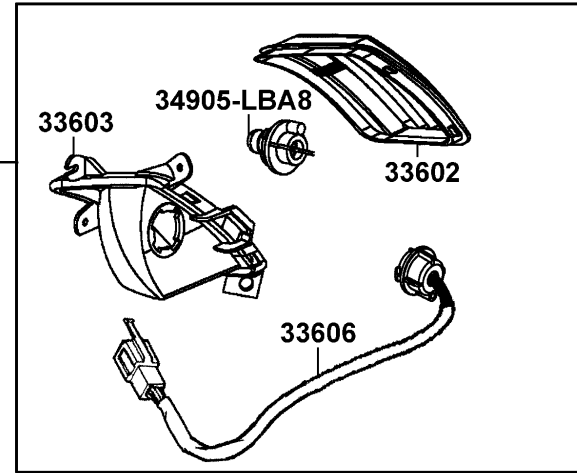

93903-34380 X14
90305-GHK8