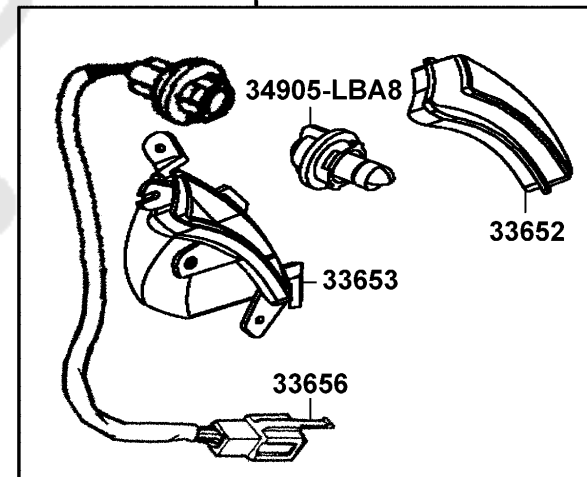

F17

Front Winker

33400  
33450

93903-34380 X14  
90305-GHK8

90305-GHK8

Sales mark	Ref no	Part no	Description	Reg description	Regd no	F17
	33400	33400-LGR5-E10	WINKER ASSY R FR	WINKER ASSY R FR	1	
	33402	33402-LGR5-E10	LENS R FR WINKER	LENS R FR WINKER	1	
	33403	33403-LGR5-E10	BASE R FR WINKER	BASE R FR WINKER	1	
	33406	33406-LGR5-E10	SOCKET COMP R FR WINKER	SOCKET COMP R FR WINKER	1	
	33407	33407-LGR5-E10	INNER LENS L WINKER	INNER LENS L WINKER	1	
	33450	33450-LGR5-E10	WINKER ASSY L FR	WINKER ASSY L FR	1	
	33452	33452-LGR5-E10	LENS L FR WINKER	LENS L FR WINKER	1	
	33453	33453-LGR5-E10	BASE L FR WINKER	BASE L FR WINKER	1	
	33456	33456-LGR5-E10	SOCKET COMP L FR WINKER	SOCKET COMP L FR WINKER	1	
	33457	33457-LGR5-E10	INNER LENS L WINKER	INNER LENS L WINKER	1	
	33600	33600-LGR5-E10	WINKER SET R RR	WINKER SET R RR	1	
	33602	33602-LGR5-E10	LENS R RR WINKER	LENS R RR WINKER	1	
	33603	33603-LGR5-E10	BASE R RR WINKER	BASE R RR WINKER	1	
	33606	33606-LGR5-E10	SOCKET COMP R RR WINKER	SOCKET COMP R RR WINKER	1	
	33650	33650-LGR5-E10	WINKER SET L RR	WINKER SET L RR	1	
	33652	33652-LGR5-E10	LENS L RR WINKER	LENS L RR WINKER	1	
	33653	33653-LGR5-E10	BASE L RR WINKER	BASE L RR WINKER	1	
	33656	33656-LGR5-E10	SOCKET COMP L RR WINKER	SOCKET COMP L RR WINKER	1	
	34903	34903-LDC8-E10	BULB POSITION	BULB POSITION	2	
	34905-KPCP	34905-KPCP-C00	BULB WINKER	BULB WINKER	1	