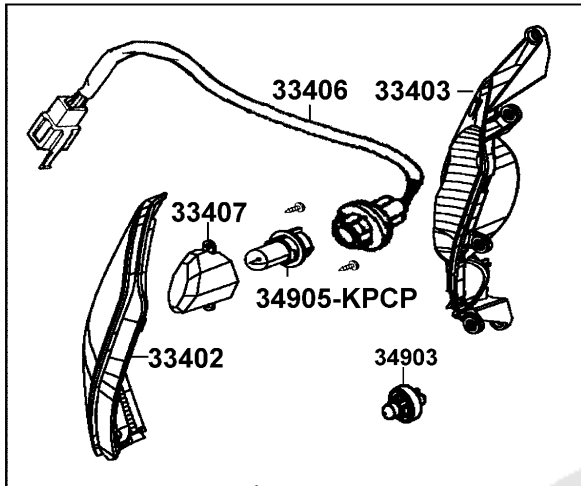

F17

Front Winker