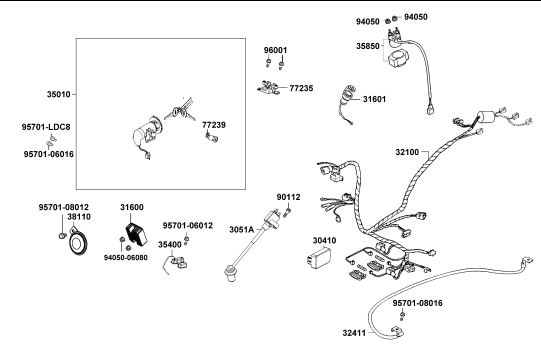

CONTENTS - FRAME GROUP

F19 Wire Harness