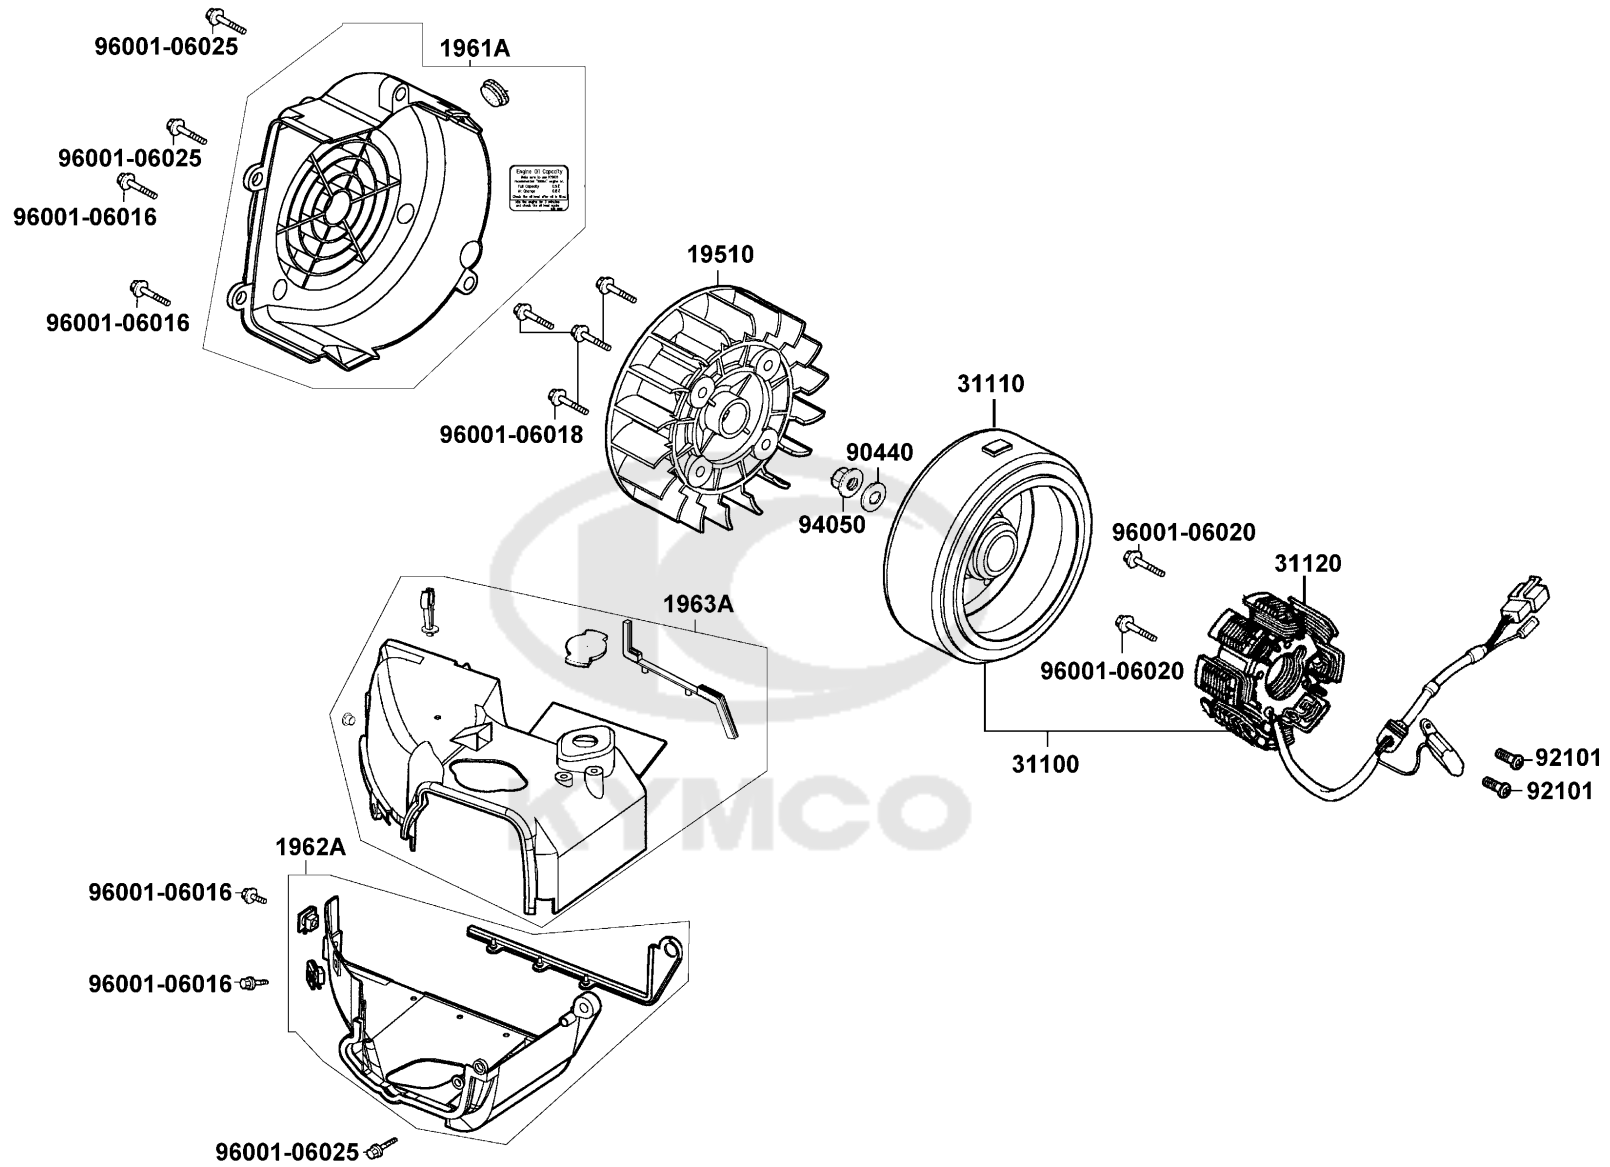

E07

Fan Cover Generator