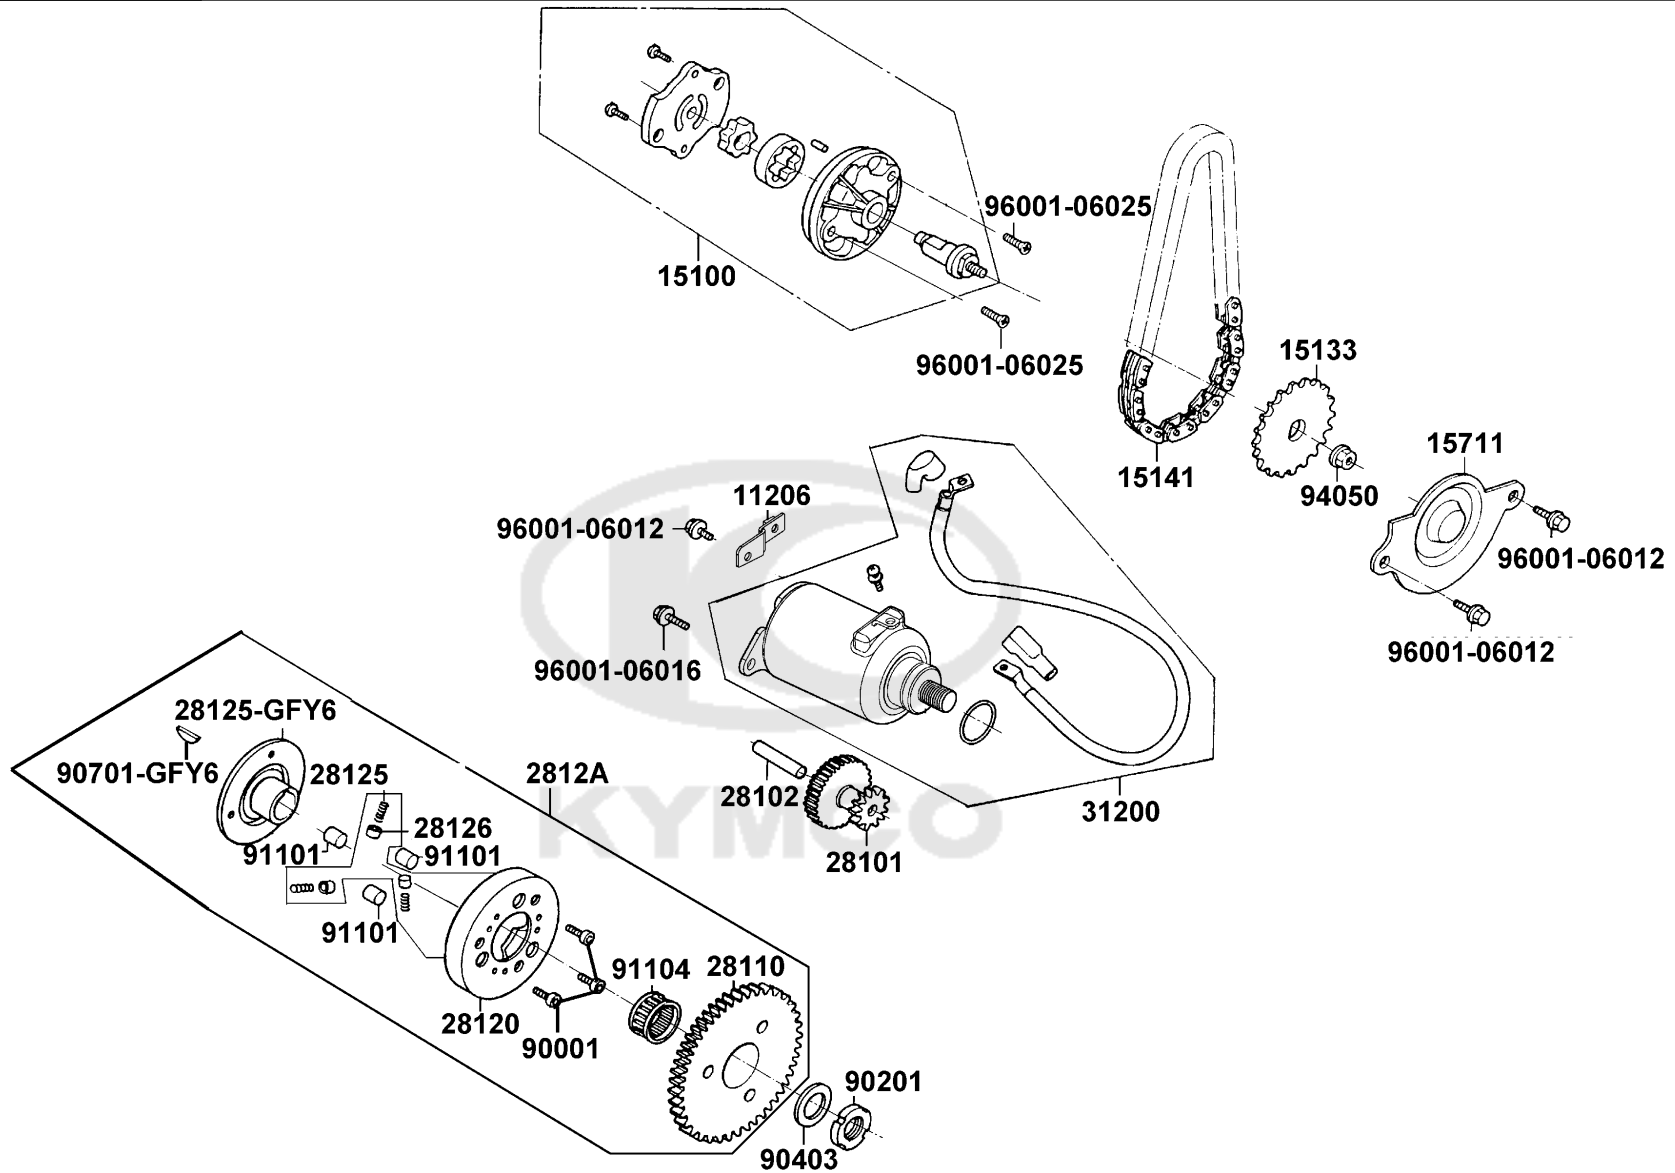

E06

Starting Motor Oil Pump