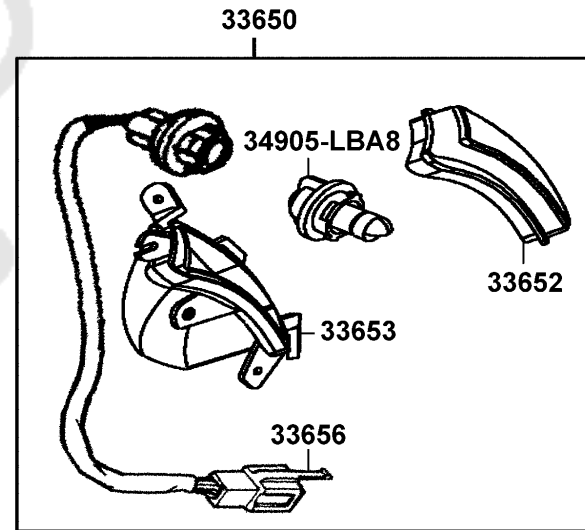

93903-34380 X14
90305-GHK8