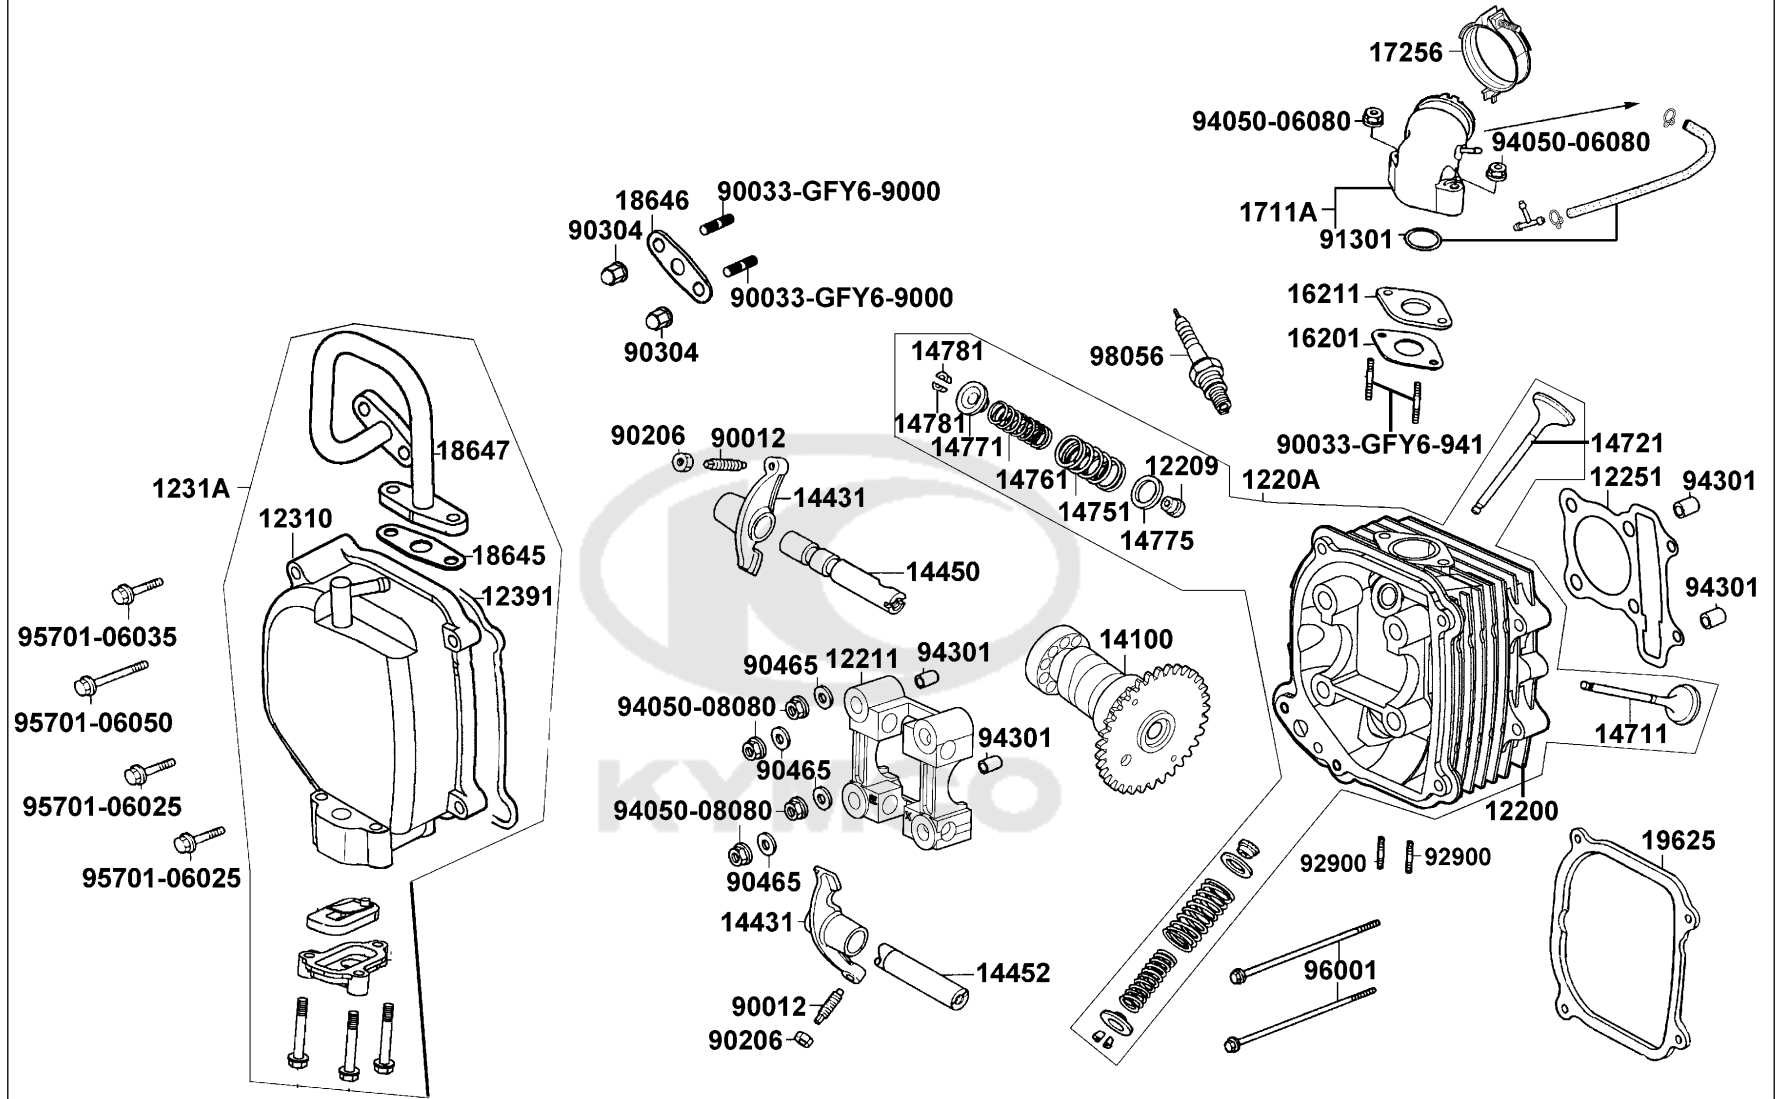

E02

Cylinder Head