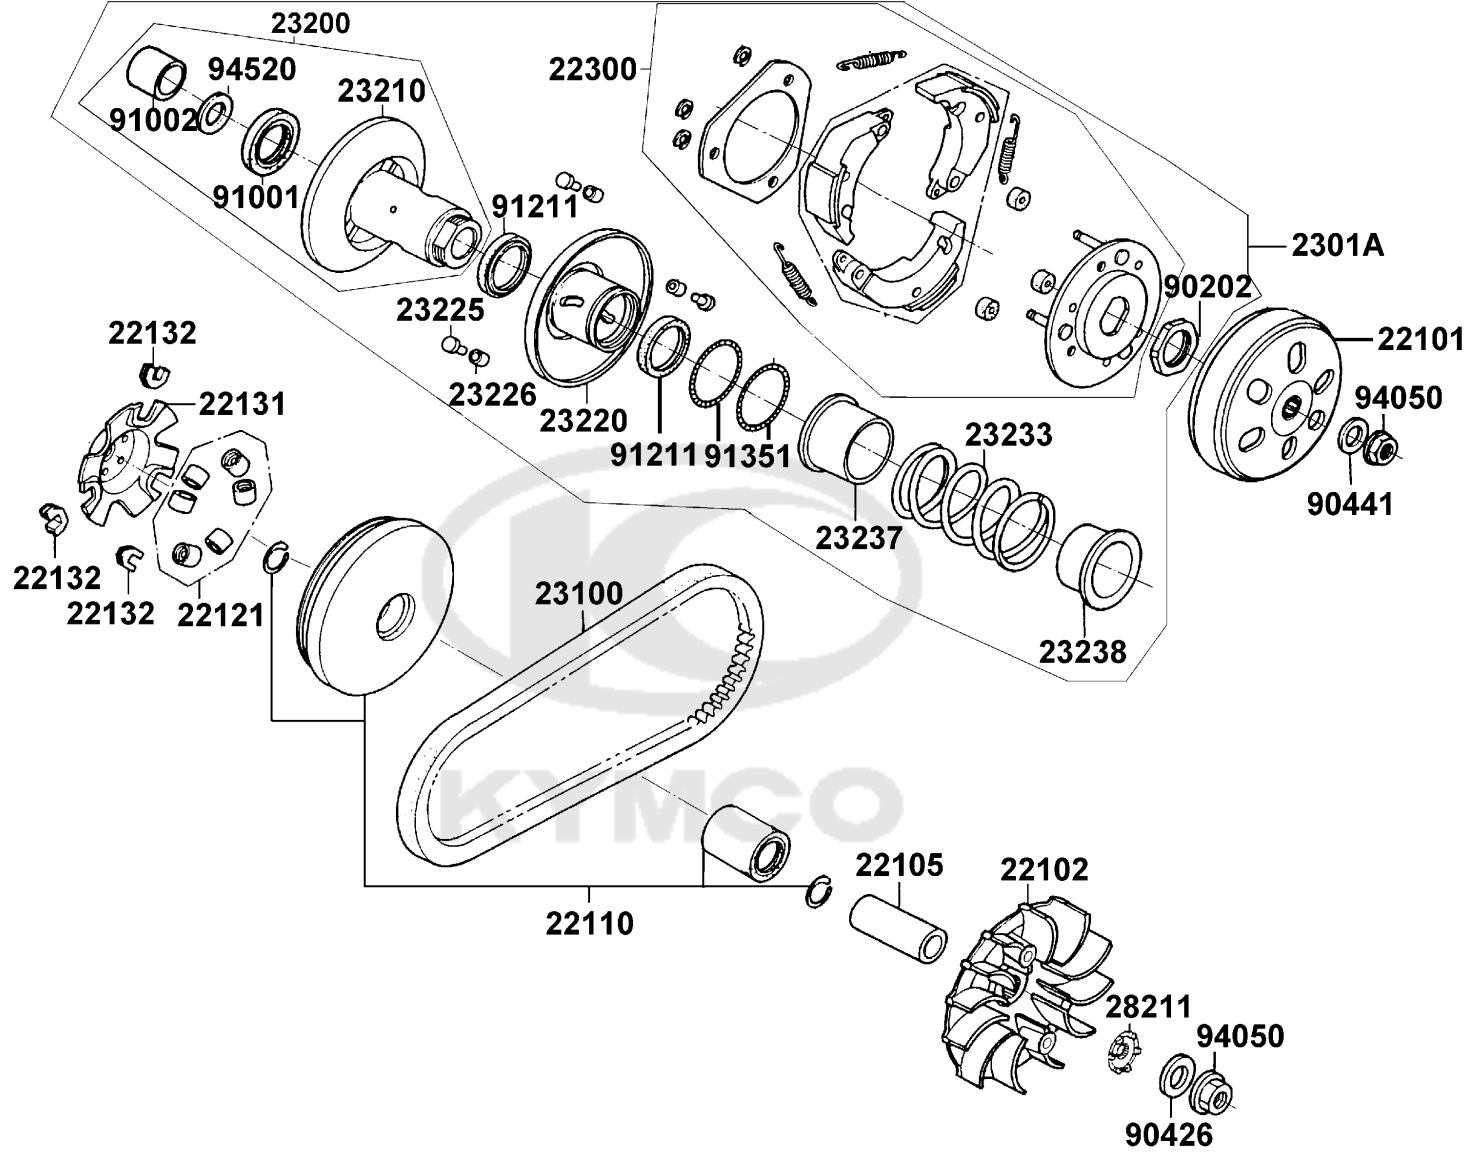

E05

Driven Pulley