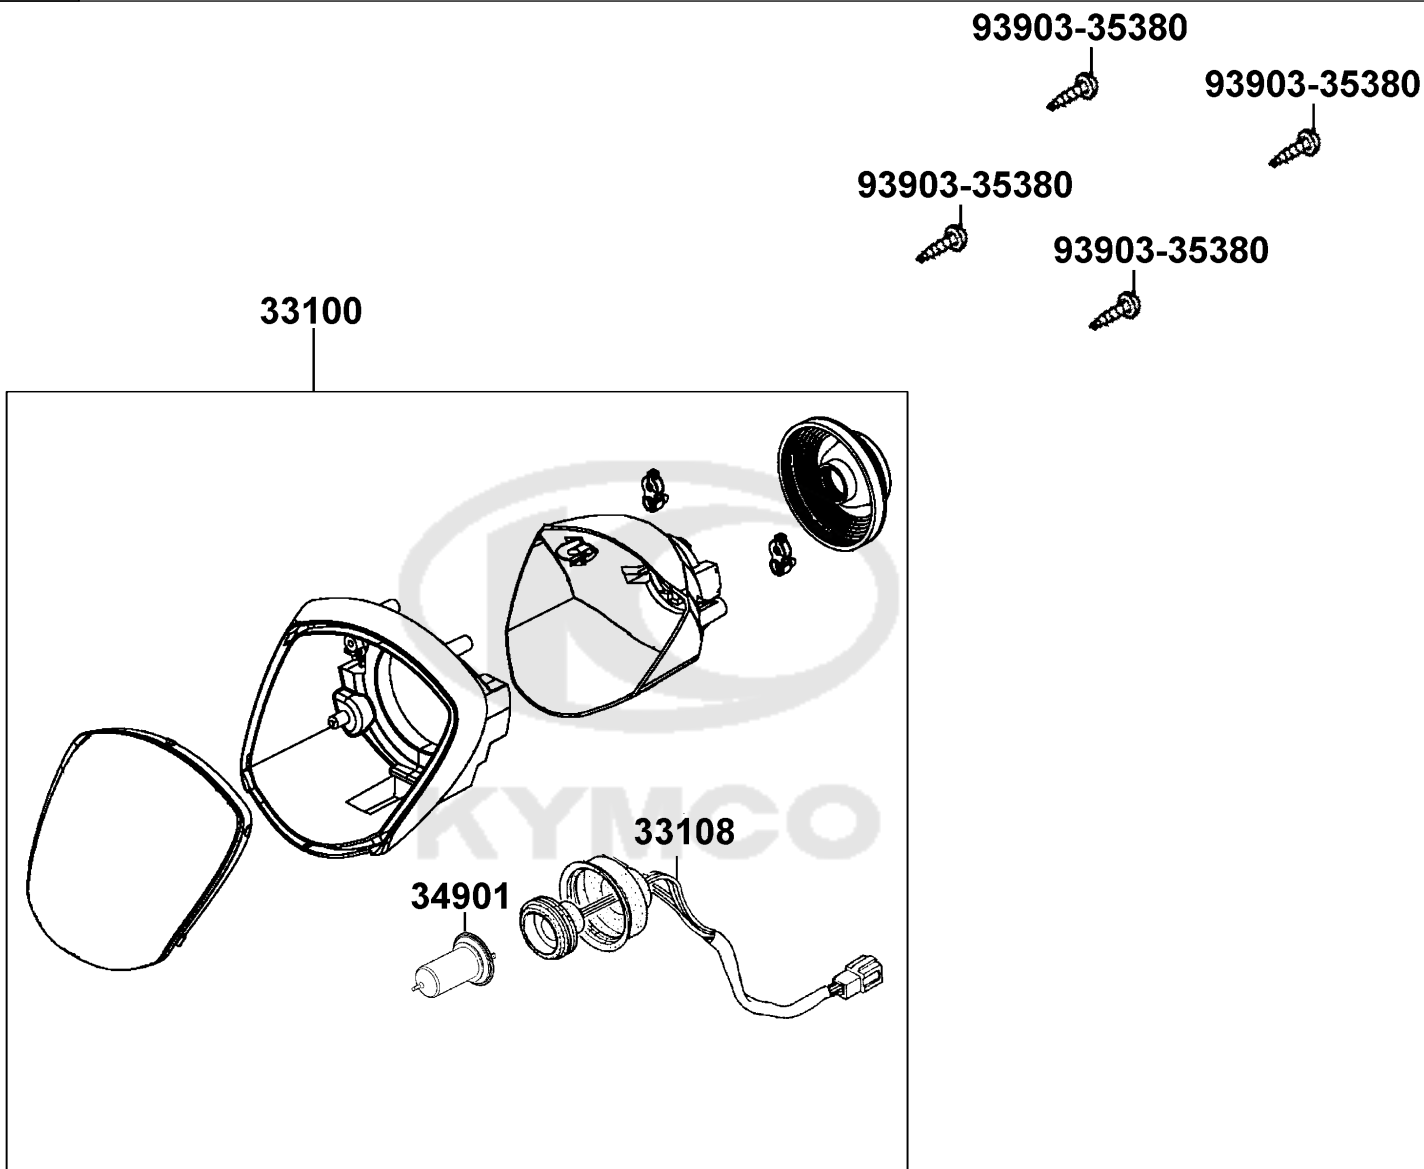

F01

Head Light

Sales mark	Ref no	Part no	Description	Reg description	Regd no	F01
	33100	33100-LGR5-E10	LIGHT ASSY HEAD	LIGHT ASSY HEAD	1	
	33108	33108-LGR5-E10	SOCKET COMP FR COMB	SOCKET COMP FR COMB	1	
	34901	34901-LDC8-E10	BULB HEAD LIGHT	BULB HEAD LIGHT	1	
	93903	93903-35280	SCREW TAPPING 5*12(K)	SCREW TAPPING 5*12(K)	4	
						