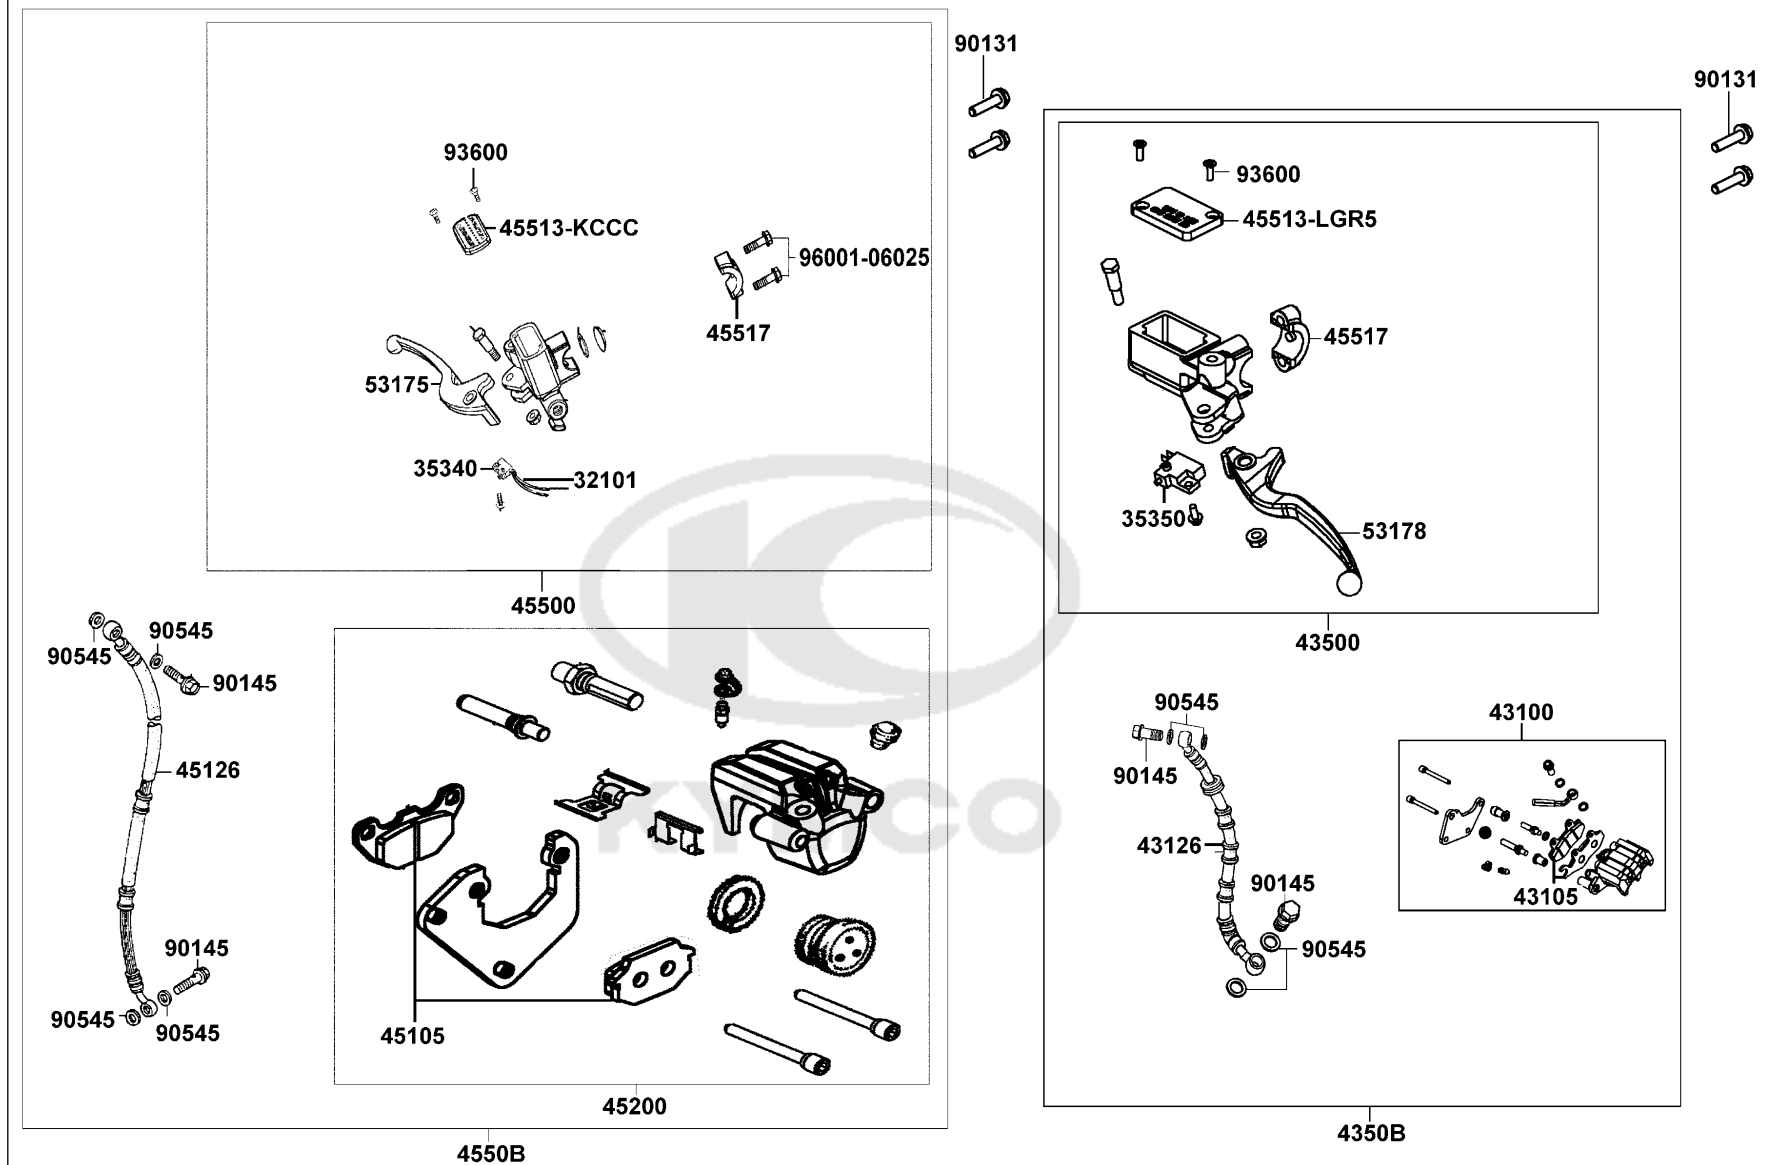

F04

Brake Master Cylinder