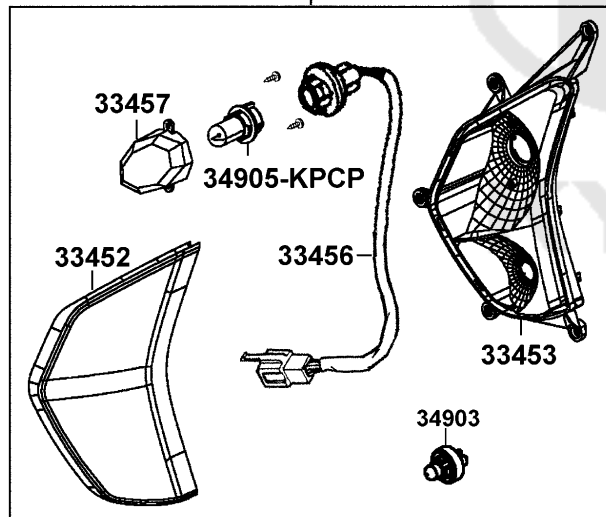

F17

Front Winker

33400
33450

93903-34380 X14
90305-GHK8

90305-GHK8

Sales mark	Ref no	Part no	Description	Reg description	Regd no	F17
	33400	33400-LGR5-E10	WINKER ASSY R FR	WINKER ASSY R FR	1	
	33402	33402-LGR5-E10	LENS R FR WINKER	LENS R FR WINKER	1	
	33403	33403-LGR5-E10	BASE R FR WINKER	BASE R FR WINKER	1	
	33406	33406-LGR5-E10	SOCKET COMP R FR WINKER	SOCKET COMP R FR WINKER	1	
	33407	33407-LGR5-E10	INNER LENS L WINKER	INNER LENS L WINKER	1	
	33450	33450-LGR5-E10	WINKER ASSY L FR	WINKER ASSY L FR	1	
	33452	33452-LGR5-E10	LENS L FR WINKER	LENS L FR WINKER	1	
	33453	33453-LGR5-E10	BASE L FR WINKER	BASE L FR WINKER	1	
	33456	33456-LGR5-E10	SOCKET COMP L FR WINKER	SOCKET COMP L FR WINKER	1	
	33457	33457-LGR5-E10	INNER LENS L WINKER	INNER LENS L WINKER	1	
	33600	33600-LGR5-E10	WINKER SET R RR	WINKER SET R RR	1	
	33602	33602-LGR5-E10	LENS R RR WINKER	LENS R RR WINKER	1	
	33603	33603-LGR5-E10	BASE R RR WINKER	BASE R RR WINKER	1	
	33606	33606-LGR5-E10	SOCKET COMP R RR WINKER	SOCKET COMP R RR WINKER	1	
	33650	33650-LGR5-E10	WINKER SET L RR	WINKER SET L RR	1	
	33652	33652-LGR5-E10	LENS L RR WINKER	LENS L RR WINKER	1	
	33653	33653-LGR5-E10	BASE L RR WINKER	BASE L RR WINKER	1	
	33656	33656-LGR5-E10	SOCKET COMP L RR WINKER	SOCKET COMP L RR WINKER	1	
	34903	34903-LDC8-E10	BULB POSITION	BULB POSITION	2	
	34905-KPCP	34905-KPCP-C00	BULB WINKER	BULB WINKER	1	