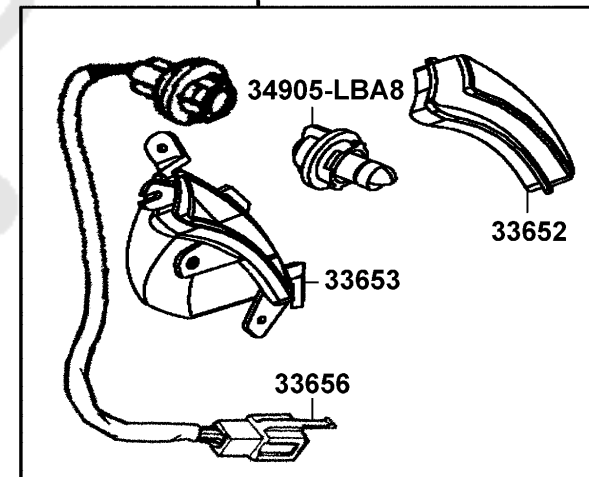

F17

Front Winker

33400
33450

93903-34380 X14
90305-GHK8

90305-GHK8

Sales mark	Ref no	Part no	Description	Reg description	Regd no	F17
	33400	33400-LGR5-E10	WINKER ASSY R FR	WINKER ASSY R FR	1	
	33402	33402-LGR5-E10	LENS R FR WINKER	LENS R FR WINKER	1	
	33403	33403-LGR5-E10	BASE R FR WINKER	BASE R FR WINKER	1	
	33406	33406-LGR5-E10	SOCKET COMP R FR WINKER	SOCKET COMP R FR WINKER	1	
	33407	33407-LGR5-E10	INNER LENS L WINKER	INNER LENS L WINKER	1	
	33450	33450-LGR5-E10	WINKER ASSY L FR	WINKER ASSY L FR	1	
	33452	33452-LGR5-E10	LENS L FR WINKER	LENS L FR WINKER	1	
	33453	33453-LGR5-E10	BASE L FR WINKER	BASE L FR WINKER	1	
	33456	33456-LGR5-E10	SOCKET COMP L FR WINKER	SOCKET COMP L FR WINKER	1	
	33457	33457-LGR5-E10	INNER LENS L WINKER	INNER LENS L WINKER	1	
	33600	33600-LGR5-E10	WINKER SET R RR	WINKER SET R RR	1	
	33602	33602-LGR5-E10	LENS R RR WINKER	LENS R RR WINKER	1	
	33603	33603-LGR5-E10	BASE R RR WINKER	BASE R RR WINKER	1	
	33606	33606-LGR5-E10	SOCKET COMP R RR WINKER	SOCKET COMP R RR WINKER	1	
	33650	33650-LGR5-E10	WINKER SET L RR	WINKER SET L RR	1	
	33652	33652-LGR5-E10	LENS L RR WINKER	LENS L RR WINKER	1	
	33653	33653-LGR5-E10	BASE L RR WINKER	BASE L RR WINKER	1	
	33656	33656-LGR5-E10	SOCKET COMP L RR WINKER	SOCKET COMP L RR WINKER	1	
	34903	34903-LDC8-E10	BULB POSITION	BULB POSITION	2	
	34905-KPCP	34905-KPCP-C00	BULB WINKER	BULB WINKER	1	