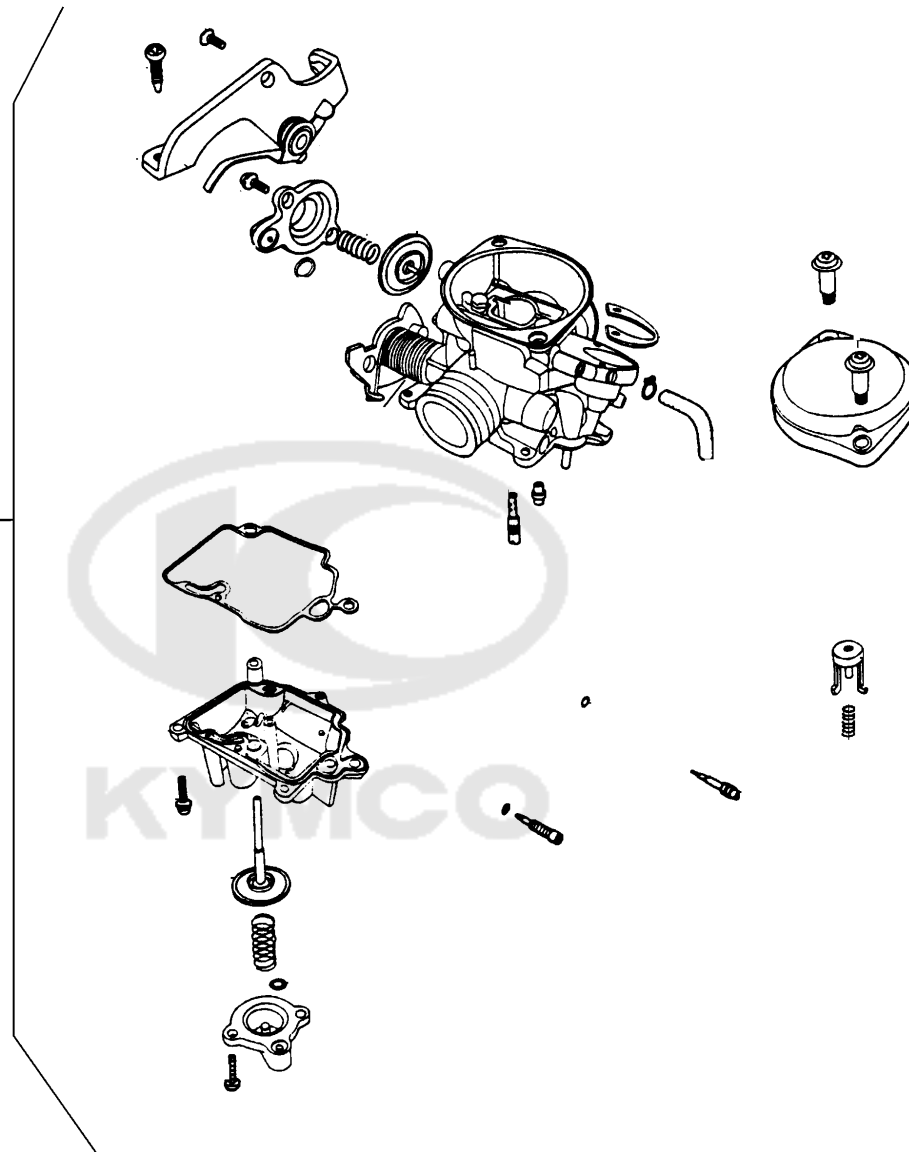

E09

Carburetor

16100