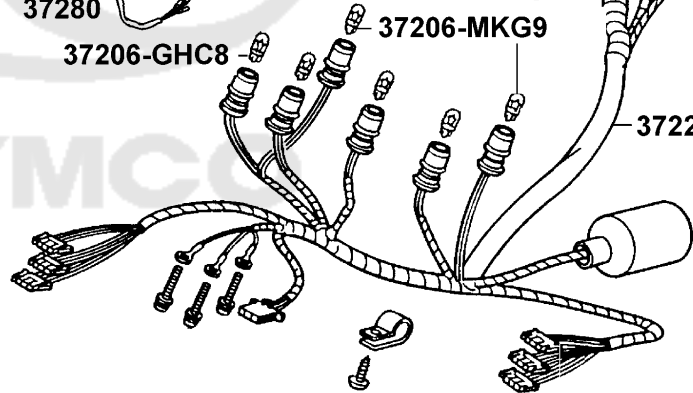

37211

37206-MKG9

37224

Sales mark	Ref no	Part no	Description	Reg description	Regd no	F02
37200		37200-LGR5-E10	METER ASSY SPEED	METER ASSY SPEED	1	
37206-GHC8		37206-GHC8-008	OUTER SOCKET	OUTER SOCKET	3	
37206-MKG9		37206-MKG9-951	OUTER SOCKET	OUTER SOCKET	2	
37211		37211-LGR5-E10	"LENS COMP.,METER"	"LENS COMP.,METER"	1	
37224		37224-LGR5-E10	SOCKET COMP.,METER	SOCKET COMP.,METER	1	
37280		37280-LGR5-E10	LCD ASSY CLOCK	LCD ASSY CLOCK	1	
38300		38300-KECE-W10	RELAY ASS'Y WINKER	RELAY ASS'Y WINKER	1	
44830		44830-LDC8-E10	CABLE COMP SPDMT	CABLE COMP SPDMT	1	
93700		93700-05018-0H	SCREW OVAL 5*18	SCREW OVAL 5*18	1	
93903		93903-25220	SCREW TAPPING 5*12 (C)	SCREW TAPPING 5*12 (C)	4	