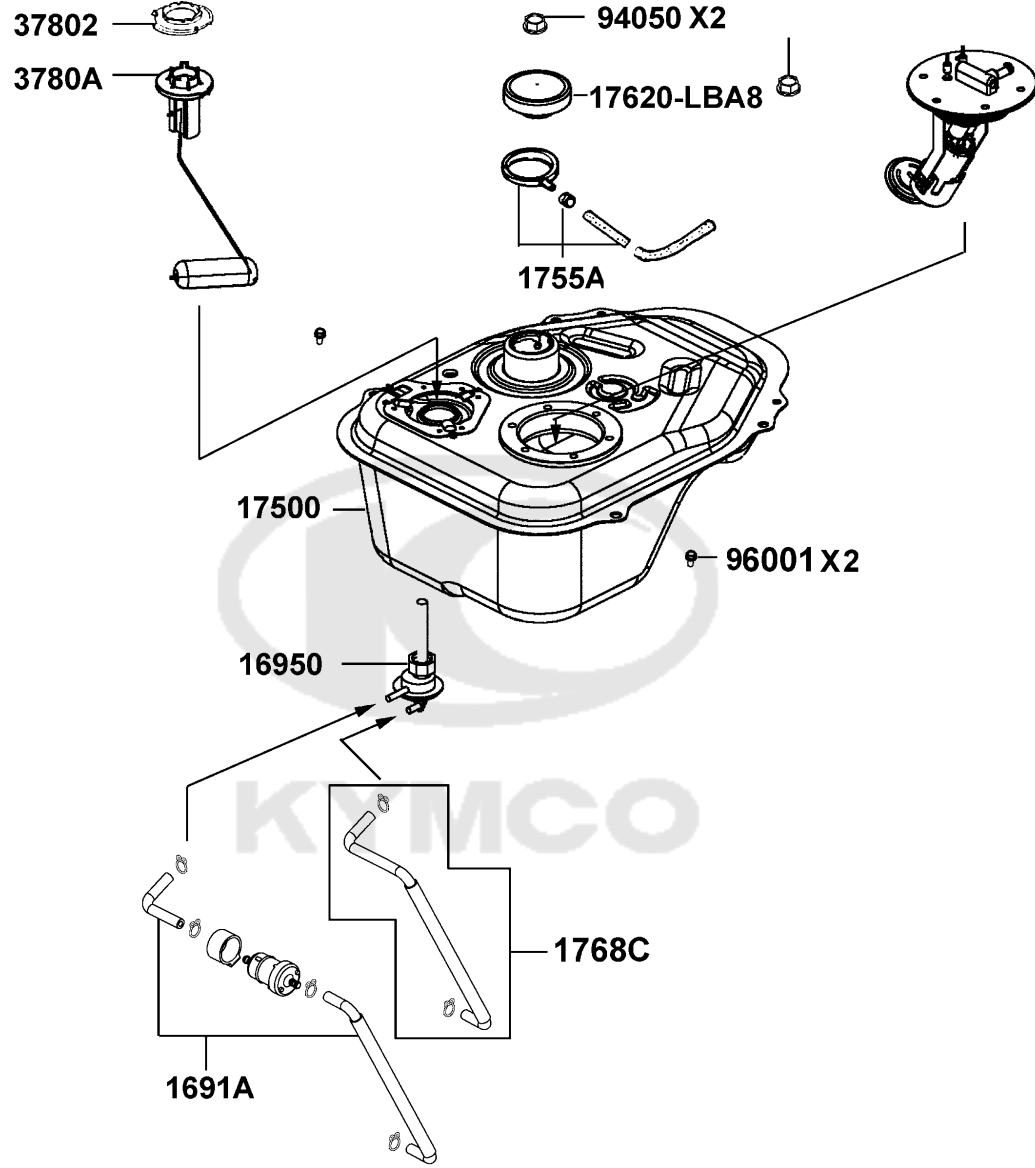

F10

Fuel Tank