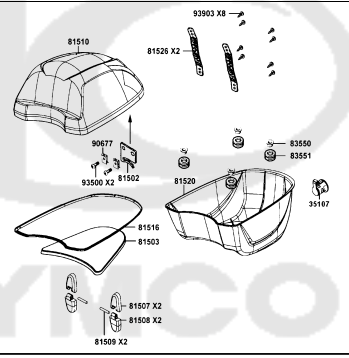

CONTENTS - FRAME GROUP

F19 Wire Harness

F20 Frame Body

F21 Air Cleaner Two

F22 Emblem Stripe

F23 RR BOX