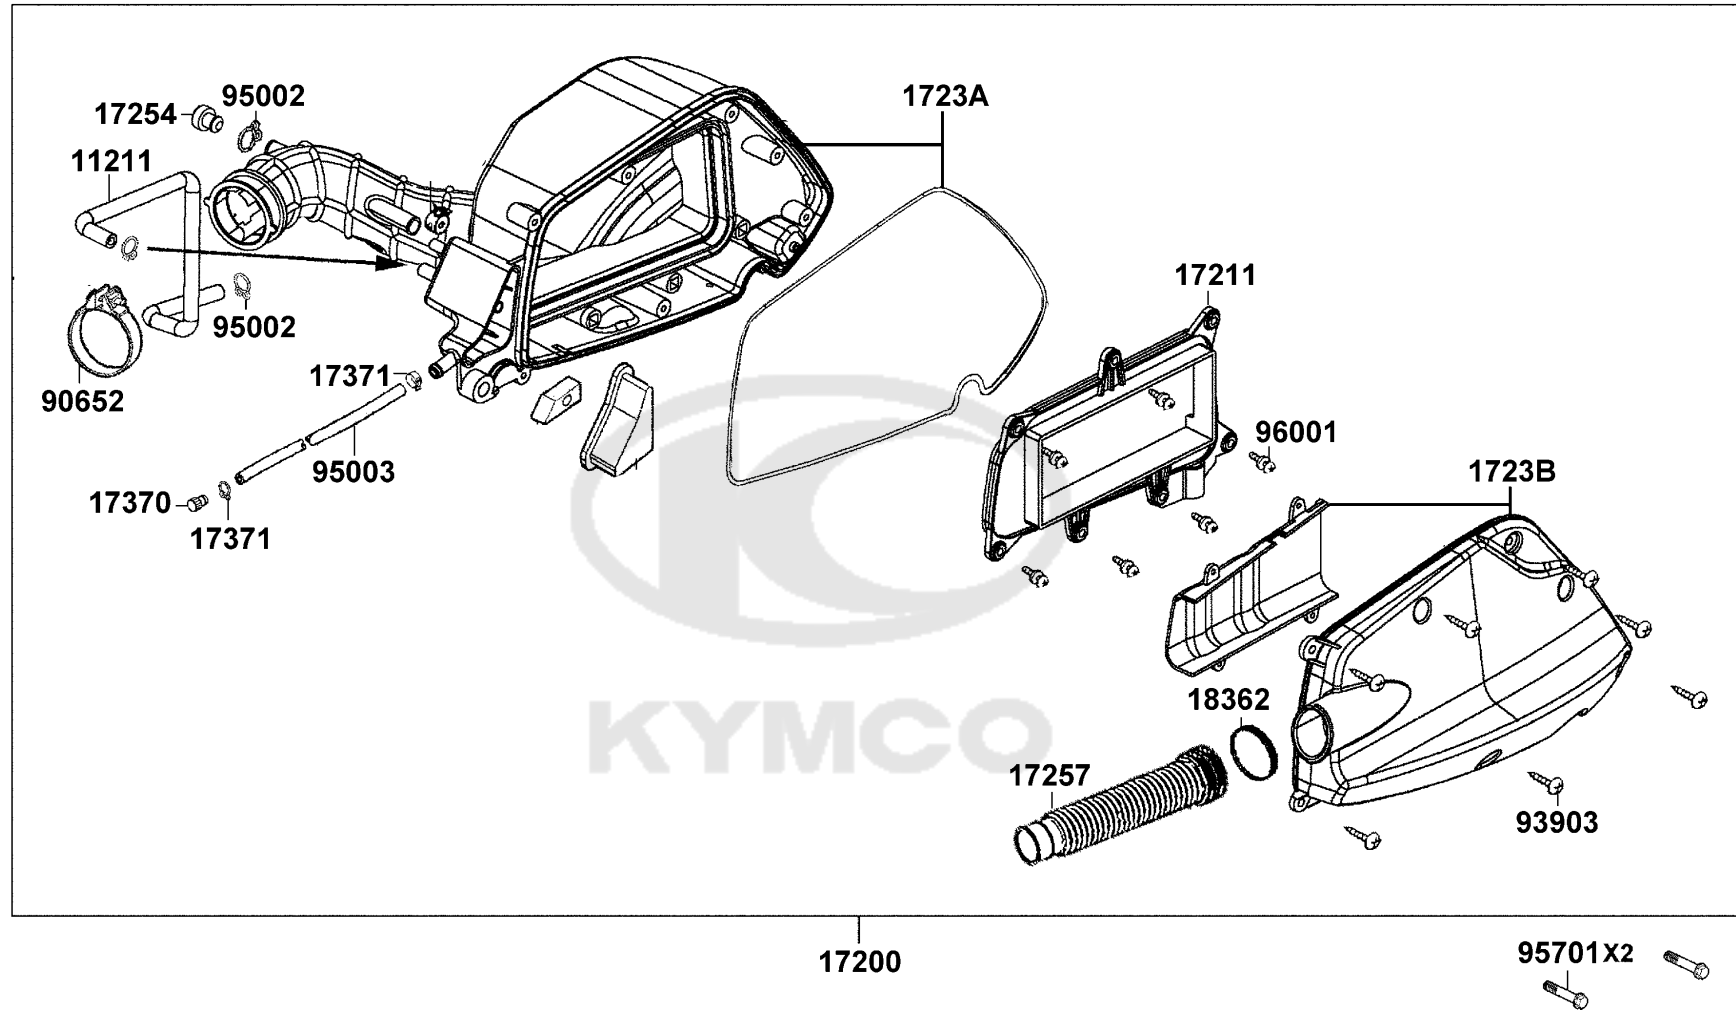

F13

Air Cleaner