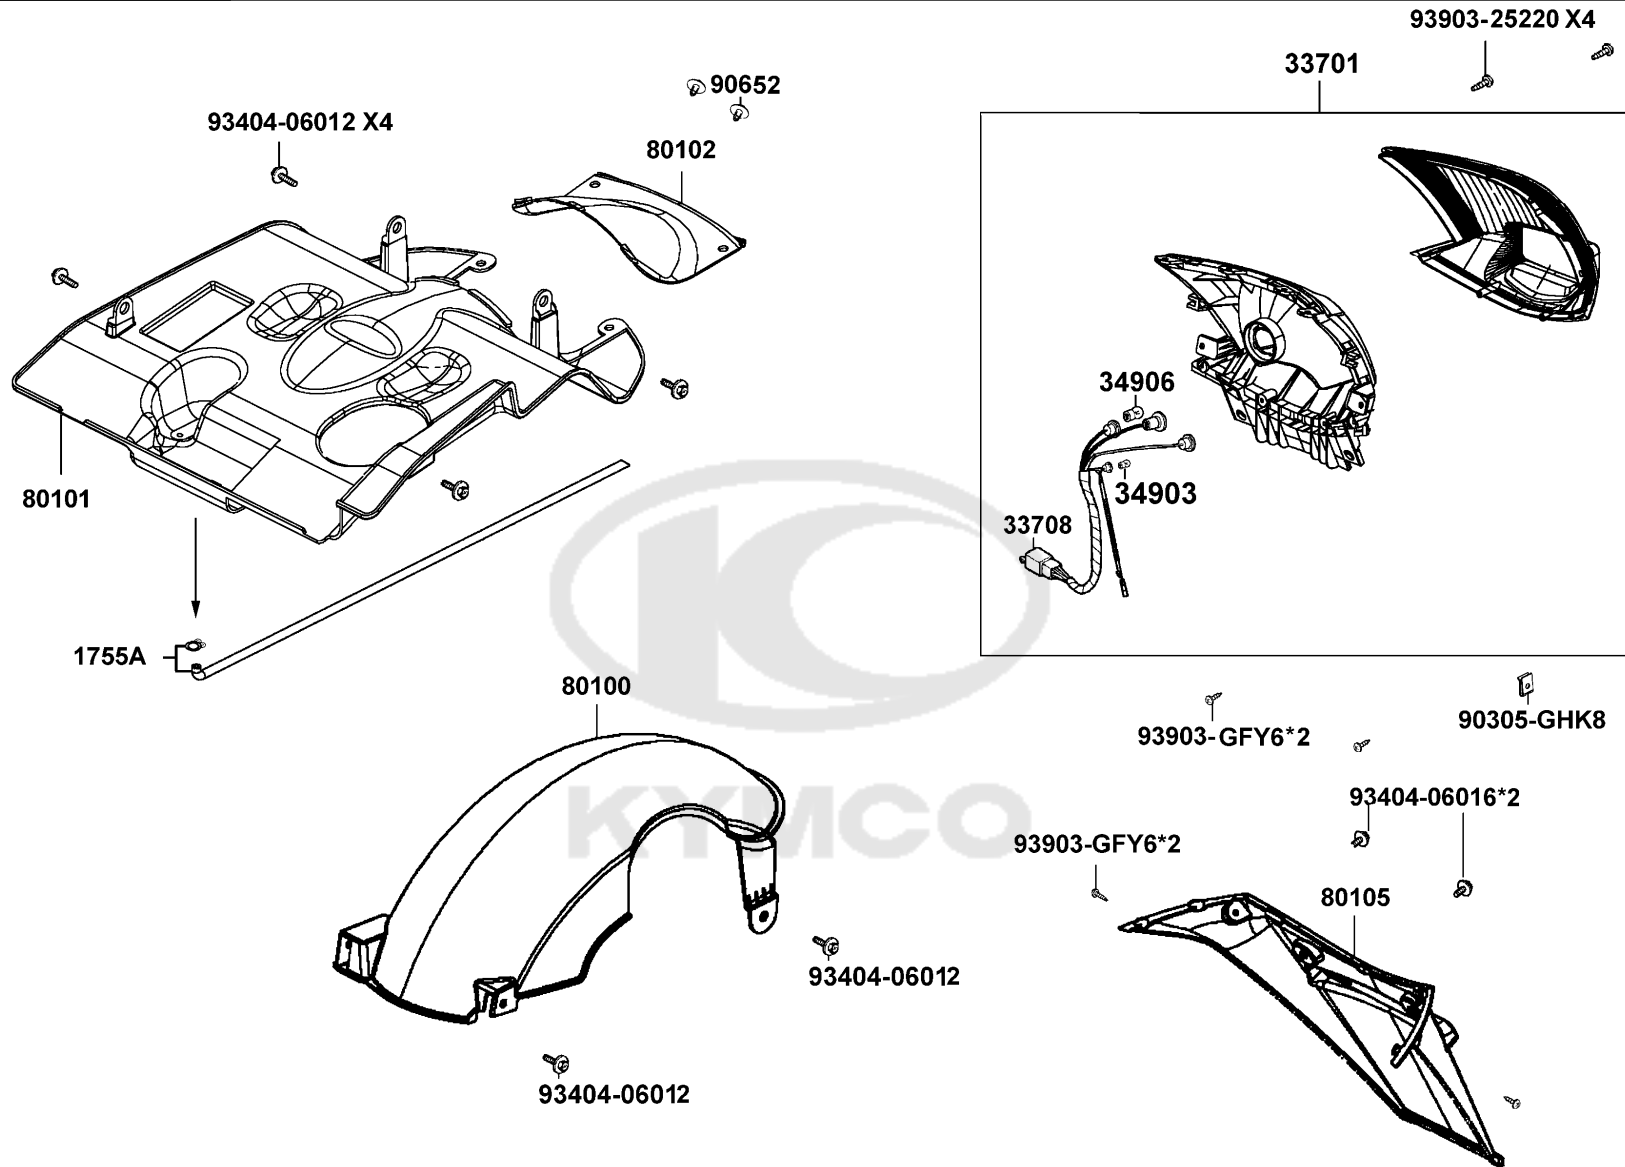

34905-LBA8		34905-LBA8-E80	BULB WINKER	BULB WINKER	2	
90305		90305-GHK8-C00	NUT CLIP 6MM	NUT CLIP 6MM	1	
93903		93903-34380	SCREW TAPPING 4*12	SCREW TAPPING 4*12	14	

F18

Tail Light

Sales mark	Ref no	Part no	Description	Reg description	Regd no	F18
	1755A	1755A-LDC8-E10	TUBE ASSY FUEL DRAIN	TUBE ASSY FUEL DRAIN	1	
	33701	33701-LGR5-E10	UNIT TAIL LIGHT	UNIT TAIL LIGHT	1	
	33708	33708-LGR5-E10	SOCKET COMP RR COMB	SOCKET COMP RR COMB	1	
	34903	34903-KPCP-900	BULB POSITION	BULB POSITION	1	
	34906	34906-LBA8-E80	BULB TAIL & STOP	BULB TAIL & STOP	1	
	80100	80100-LGR5-E10	FENDER REAR TIRE	FENDER REAR TIRE	1	
**		80101-LGR5-E10	FENDER REAR UP	FENDER REAR UP	1	
	80102	80102-LGR5-E10	LID MAIN TAIL LIGHT	LID MAIN TAIL LIGHT	1	
	80105	80105-LGR5-E10	FENDER REAR	FENDER REAR	1	
	90305	90305-GHK8-C00	NUT CLIP 6MM	NUT CLIP 6MM	1	
	90652	90652-LCA4-C10	CLIP MUDGUARD	CLIP MUDGUARD	1	
	93404-06012	93404-06012-07	BOLT WASH 6*12	BOLT WASH 6*12	4	
	93404-06016	93404-06016-07	BOTL WASHER 6*16	BOTL WASHER 6*16	2	
	93903-25220	93903-25220	SCREW TAPPING 5*12 (C)	SCREW TAPPING 5*12 (C)	4	
	93903-GFY6	93903-GFY6-C00	SCREW TAPPING 4*14	SCREW TAPPING 4*14	1	