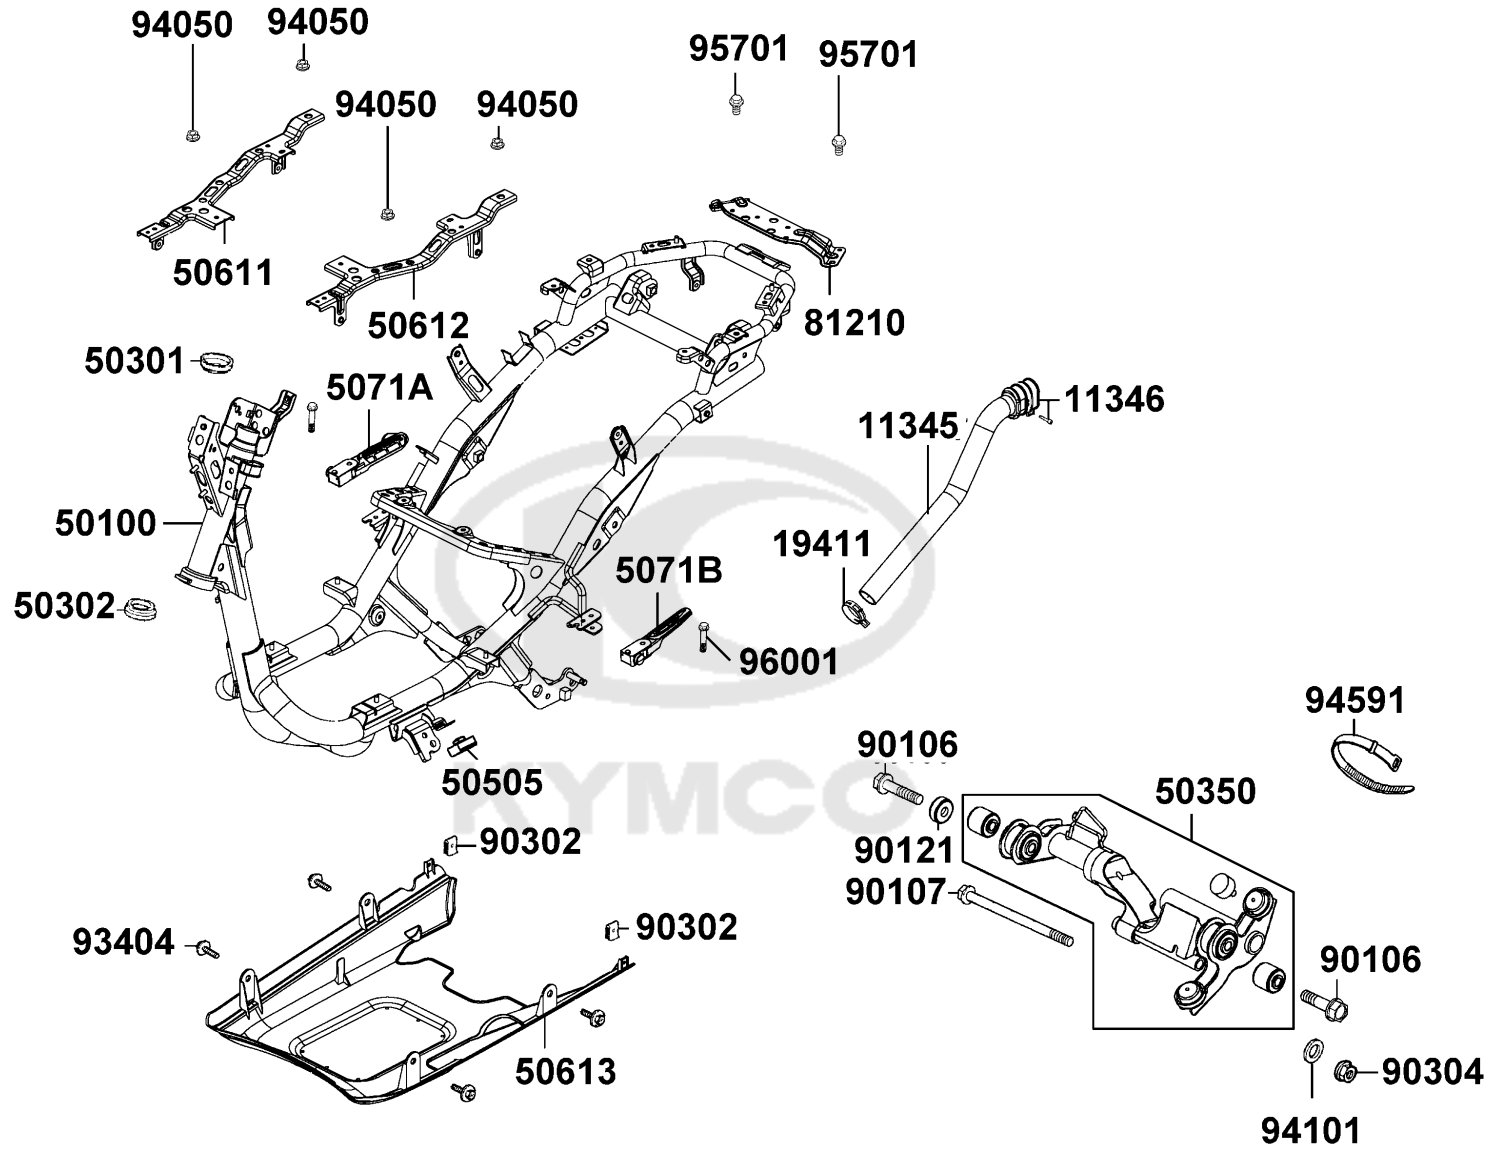

F20

Frame Body