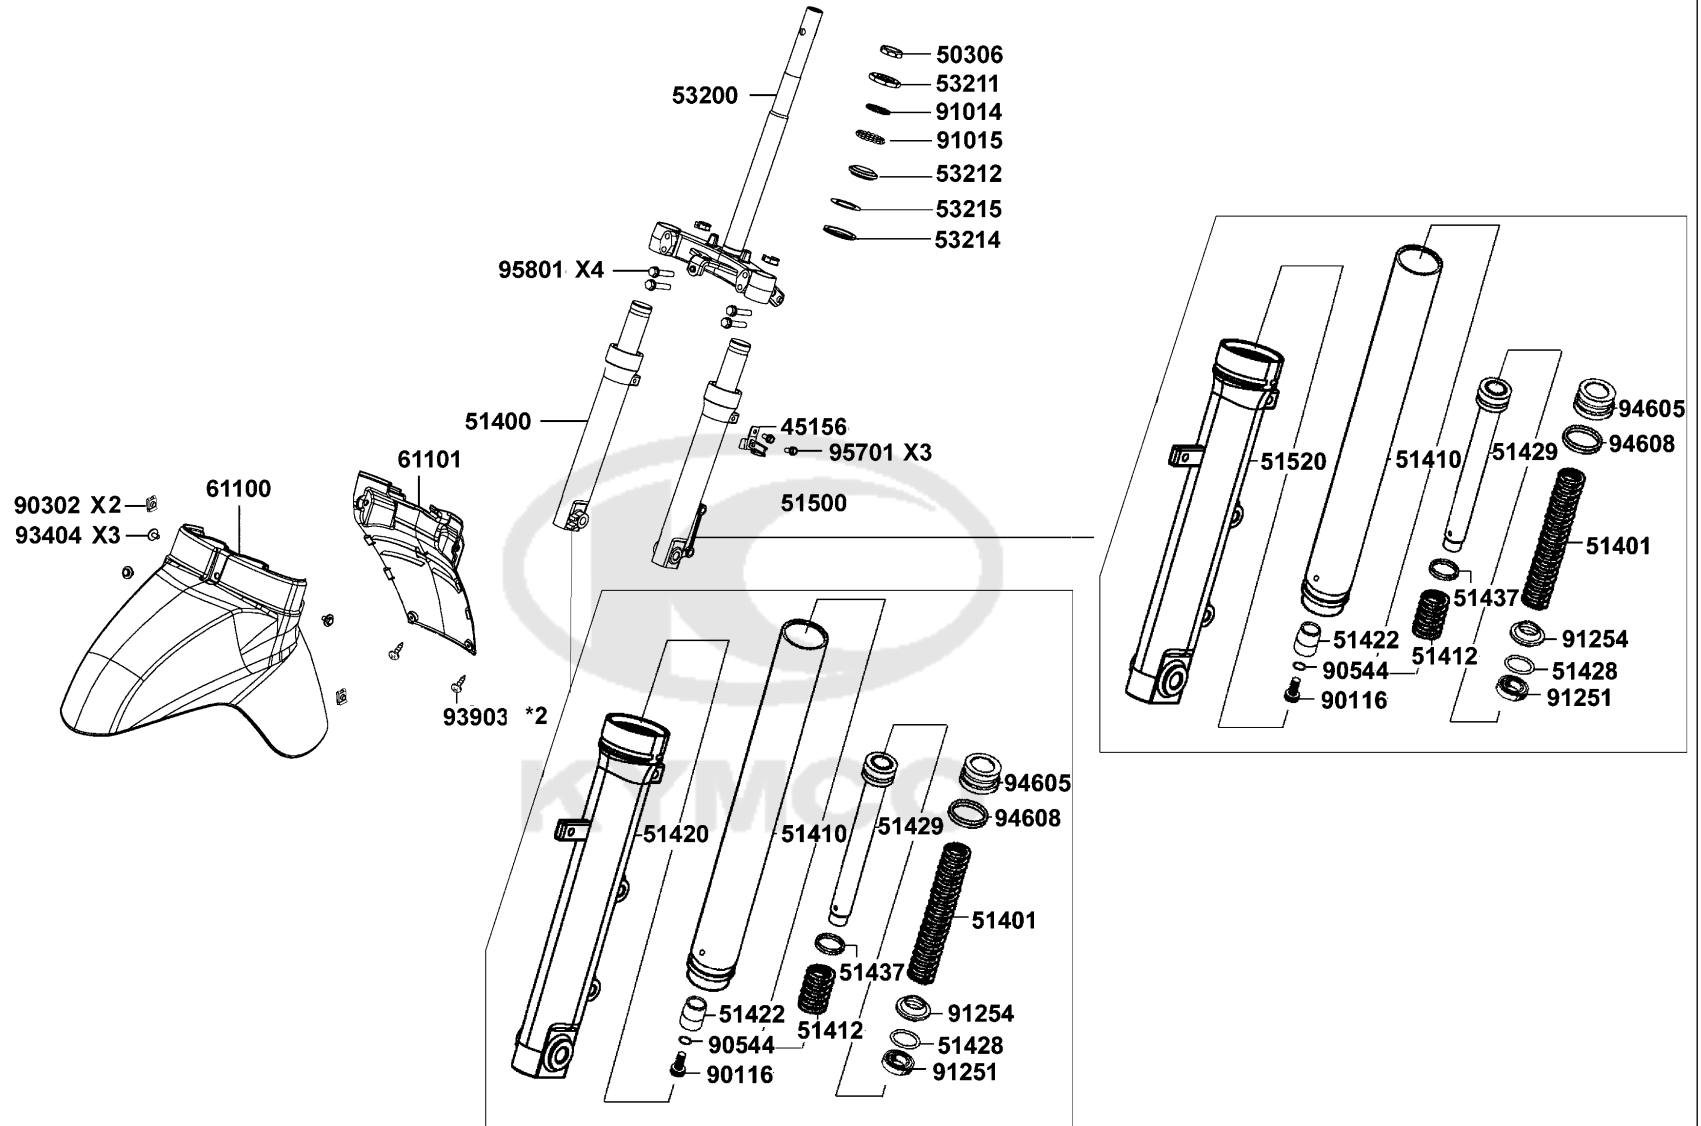

F06

Stem Steering Front Cushion