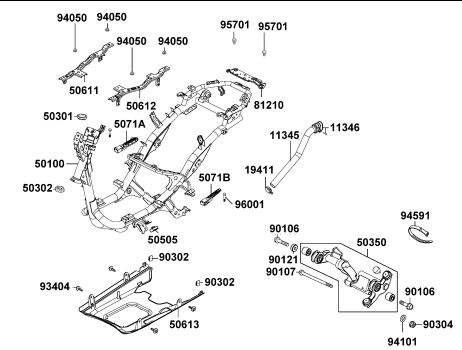

F20 Frame Body