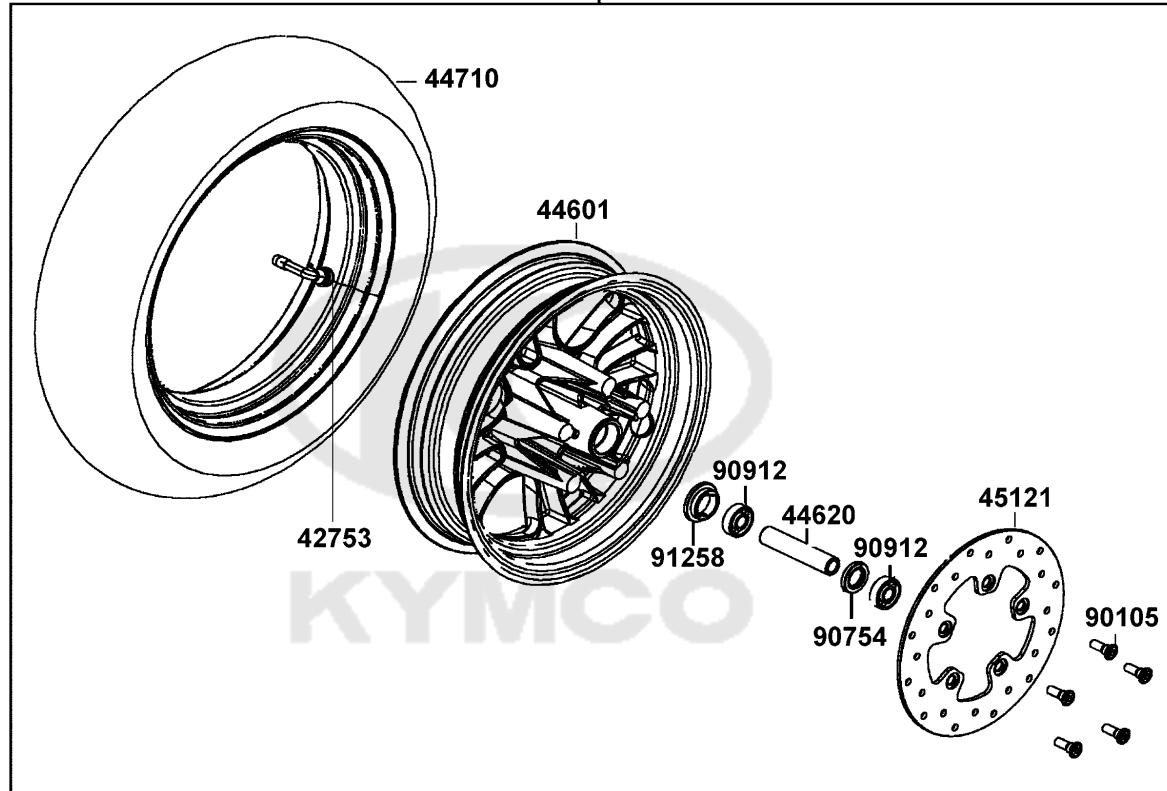

F07

Front Wheel

90306

44800

44600

44311

90121