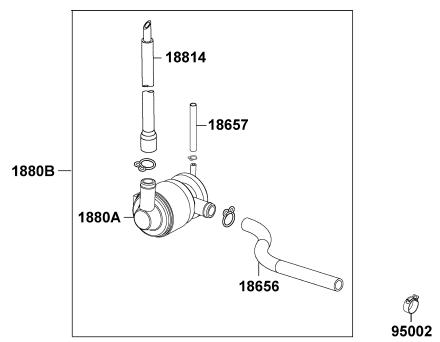

F21 Air Cleaner Two