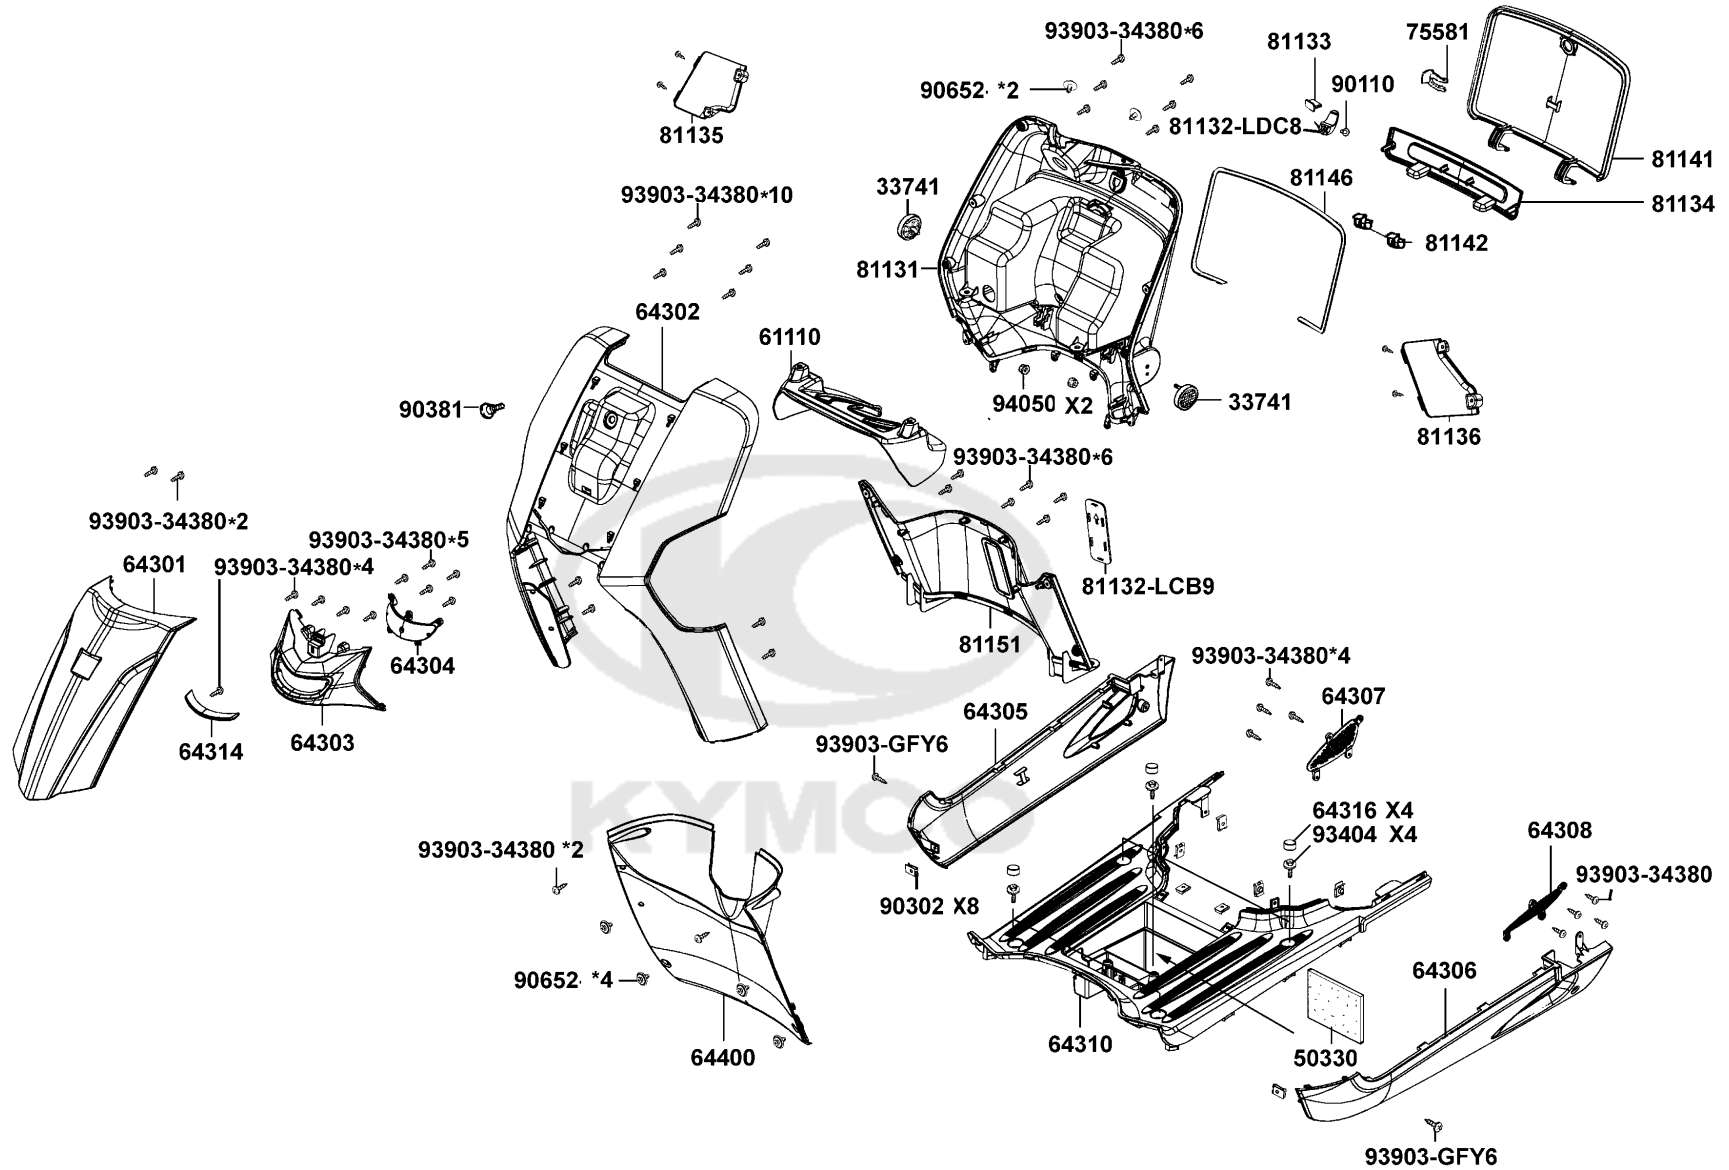

F05

Front Cover Front Fender