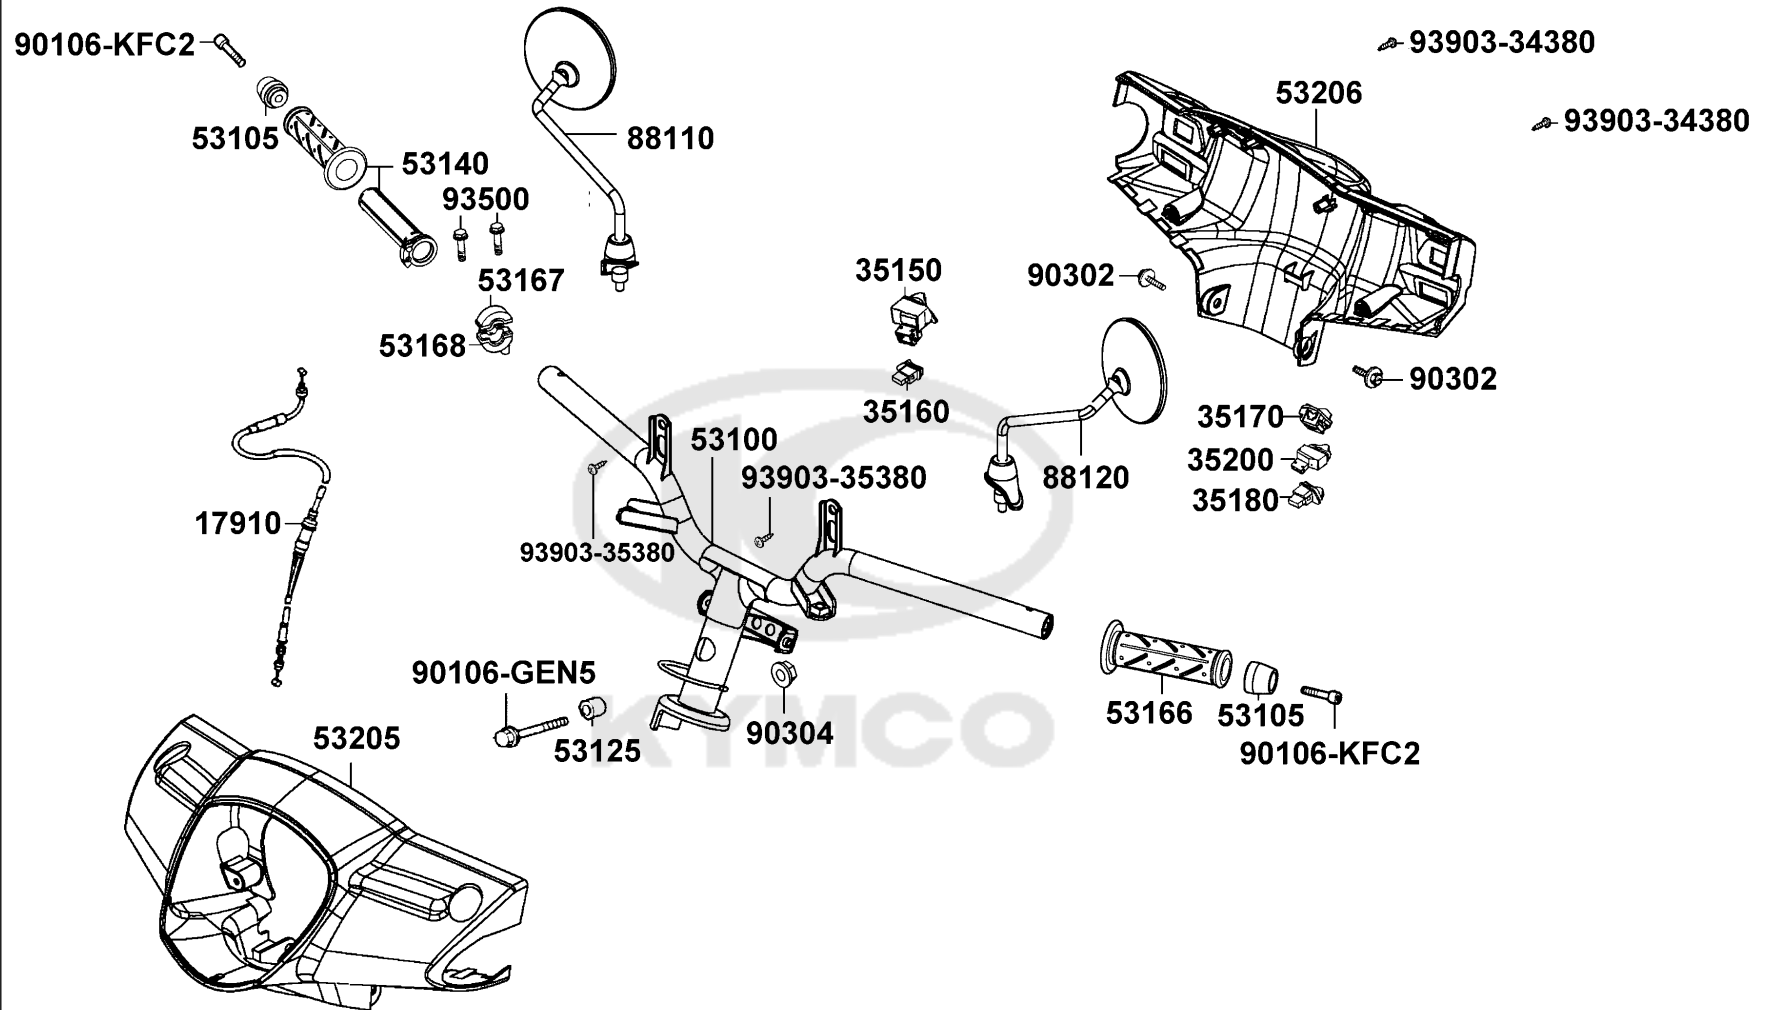

F03

Handle Steering Handle Cover