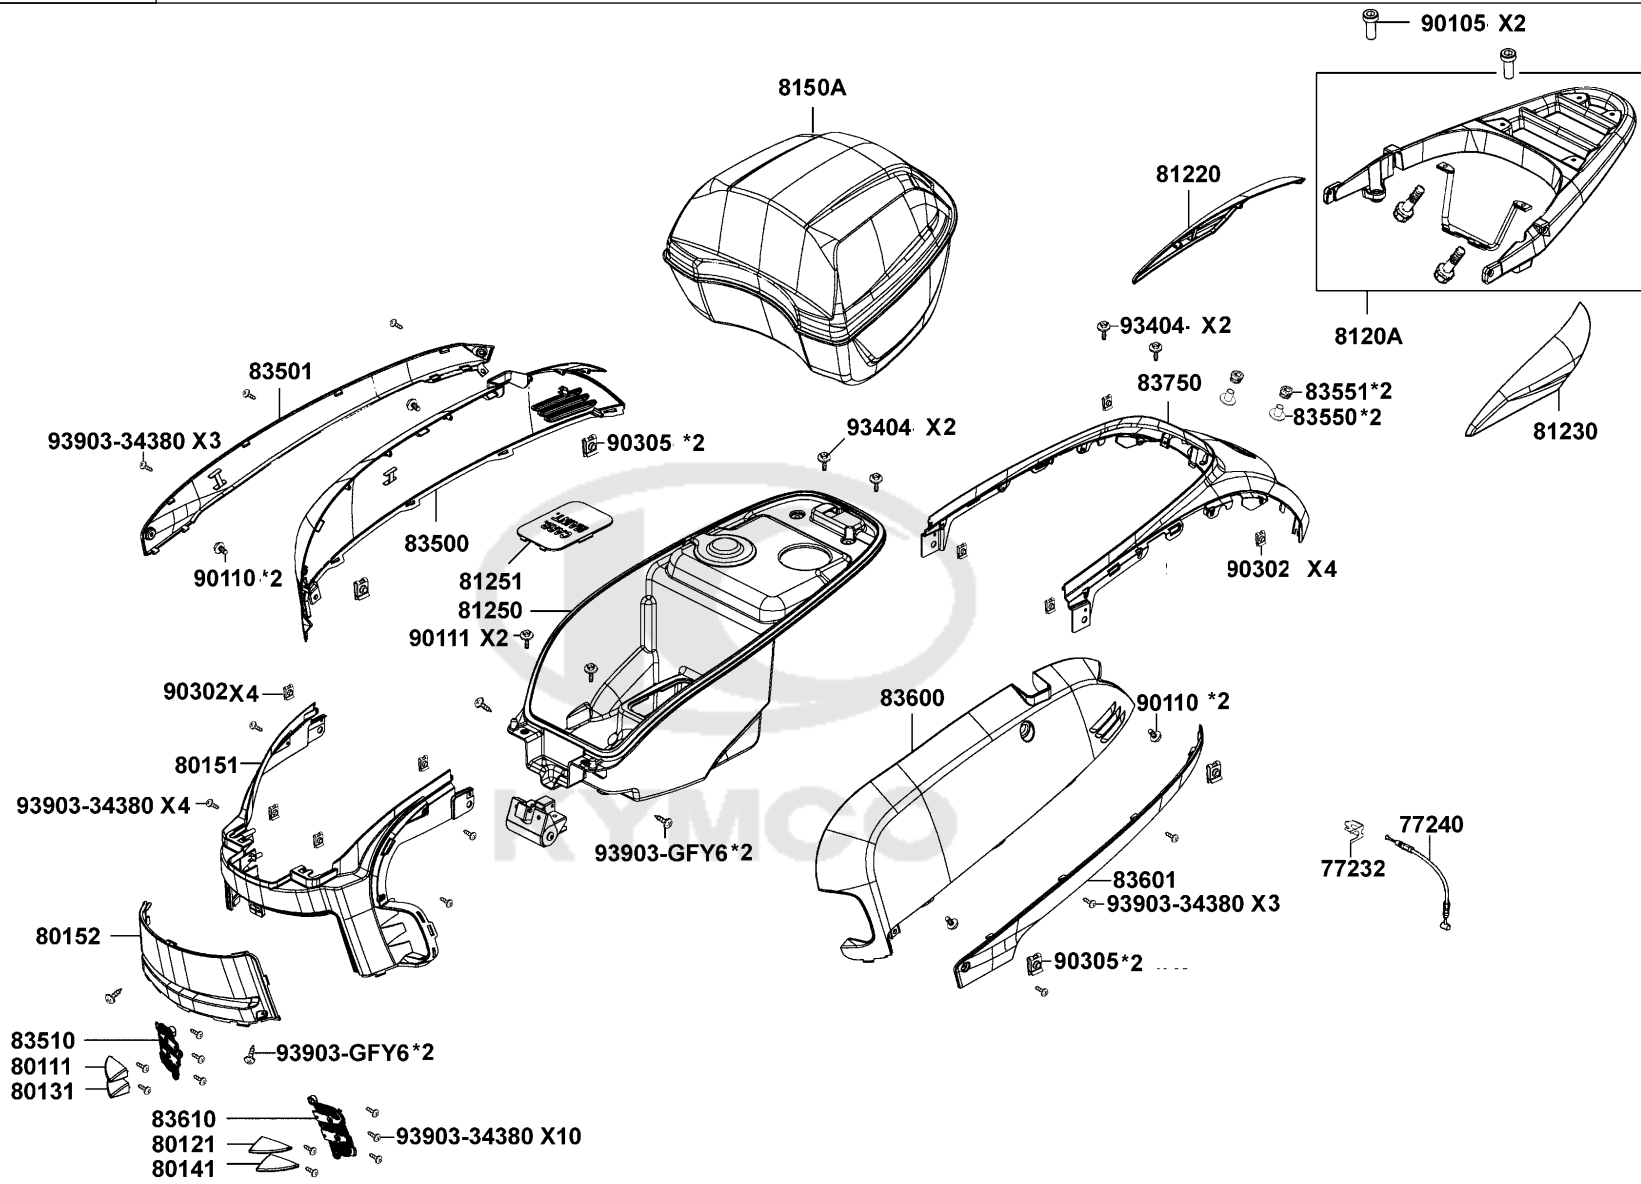

Sales mark	Ref no	Part no	Description	Reg description	Regd no	F12
	77232	77232-KCAC-C00	SET SPG SEAT LOCK	SET SPG SEAT LOCK	1	
	77240	77240-LGB5-E10	CABLE COMP SEAT LOCK	CABLE COMP SEAT LOCK	1	
**	80111	80111-LGR5-E10	UP RIB R CENTER COVER	UP RIB R CENTER COVER	1	
**	80121	80121-LGR5-E10	UP RIB L CENTER COVER	UP RIB L CENTER COVER	1	
**	80131	80131-LGR5-E10	LOW RIB R CENTER COVER	LOW RIB R CENTER COVER	1	
**	80141	80141-LGR5-E10	LOW RIB L CENTER COVER	LOW RIB L CENTER COVER	1	
**	80151	80151-LGR5-E10	COVER CENTER UP	COVER CENTER UP	1	
**	80152	80152-LGR5-E10	COVER CENTER LOW	COVER CENTER LOW	1	
**	8120A	8120A-LGR5-E10	REAR CARRIER ASSY	REAR CARRIER ASSY	1	
**	81220	81220-LGR5-E10	COVER R CARRIER	COVER R CARRIER	1	
**	81230	81230-LGR5-E10	COVER L CARRIER	COVER L CARRIER	1	
	81250	81250-LGR5-E10	BOX LUGGAGE	BOX LUGGAGE	1	
	81251	81251-LCB9-C10	LID CARB MAINT	LID CARB MAINT	1	
**	8150A	8150A-LGR5-E10	RR BOX ASSY	RR BOX ASSY	1	
**	83500	83500-LGR5-E10	COVER R BODY	COVER R BODY	1	
**	83501	83501-LGR5-E10	MOLD R SIDE	MOLD R SIDE	1	
**	83510	83510-LGR5-E10	LID R BODY COVER	LID R BODY COVER	1	
	83550	83550-KEC8-C00	COLLAR SET METER	COLLAR SET METER	1	
	83551	83551-KEC8-C10	GROMMET COVER	GROMMET COVER	1	
**	83600	83600-LGR5-E10	COVER L BODY	COVER L BODY	1	