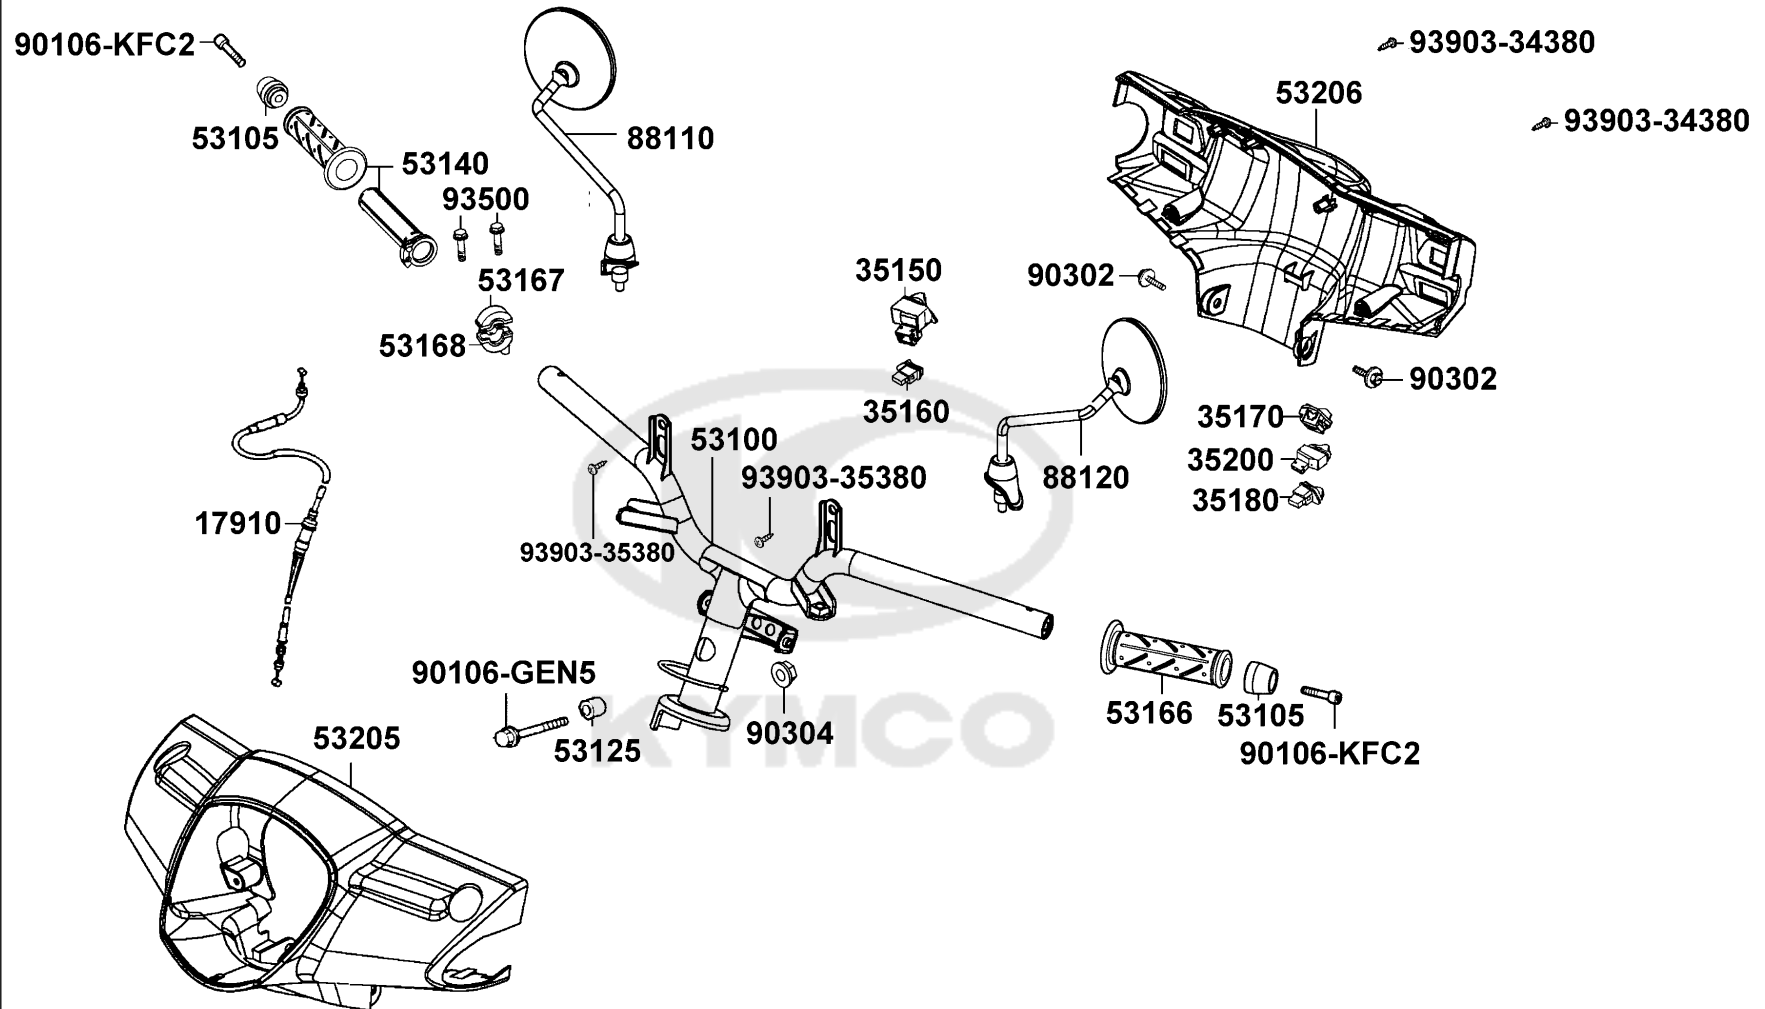

F03

Handle Steering Handle Cover