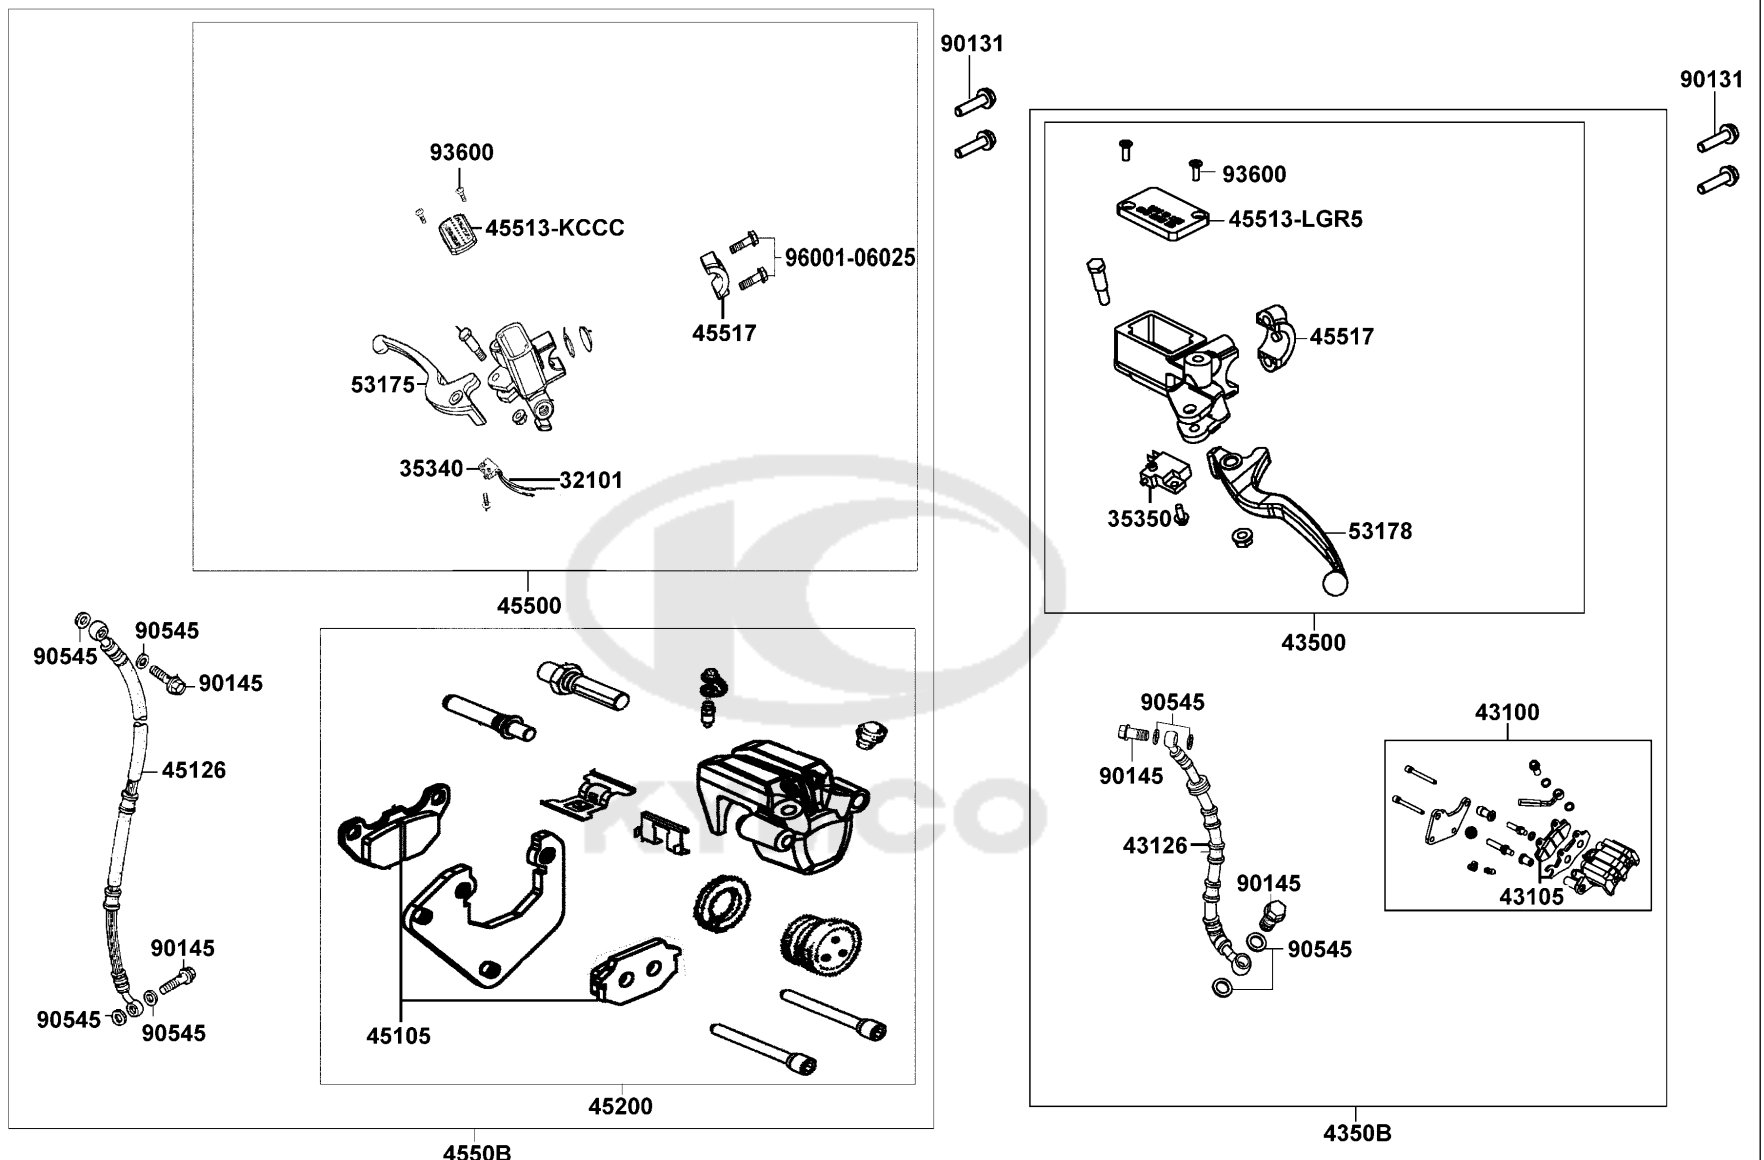

F04

Brake Master Cylinder