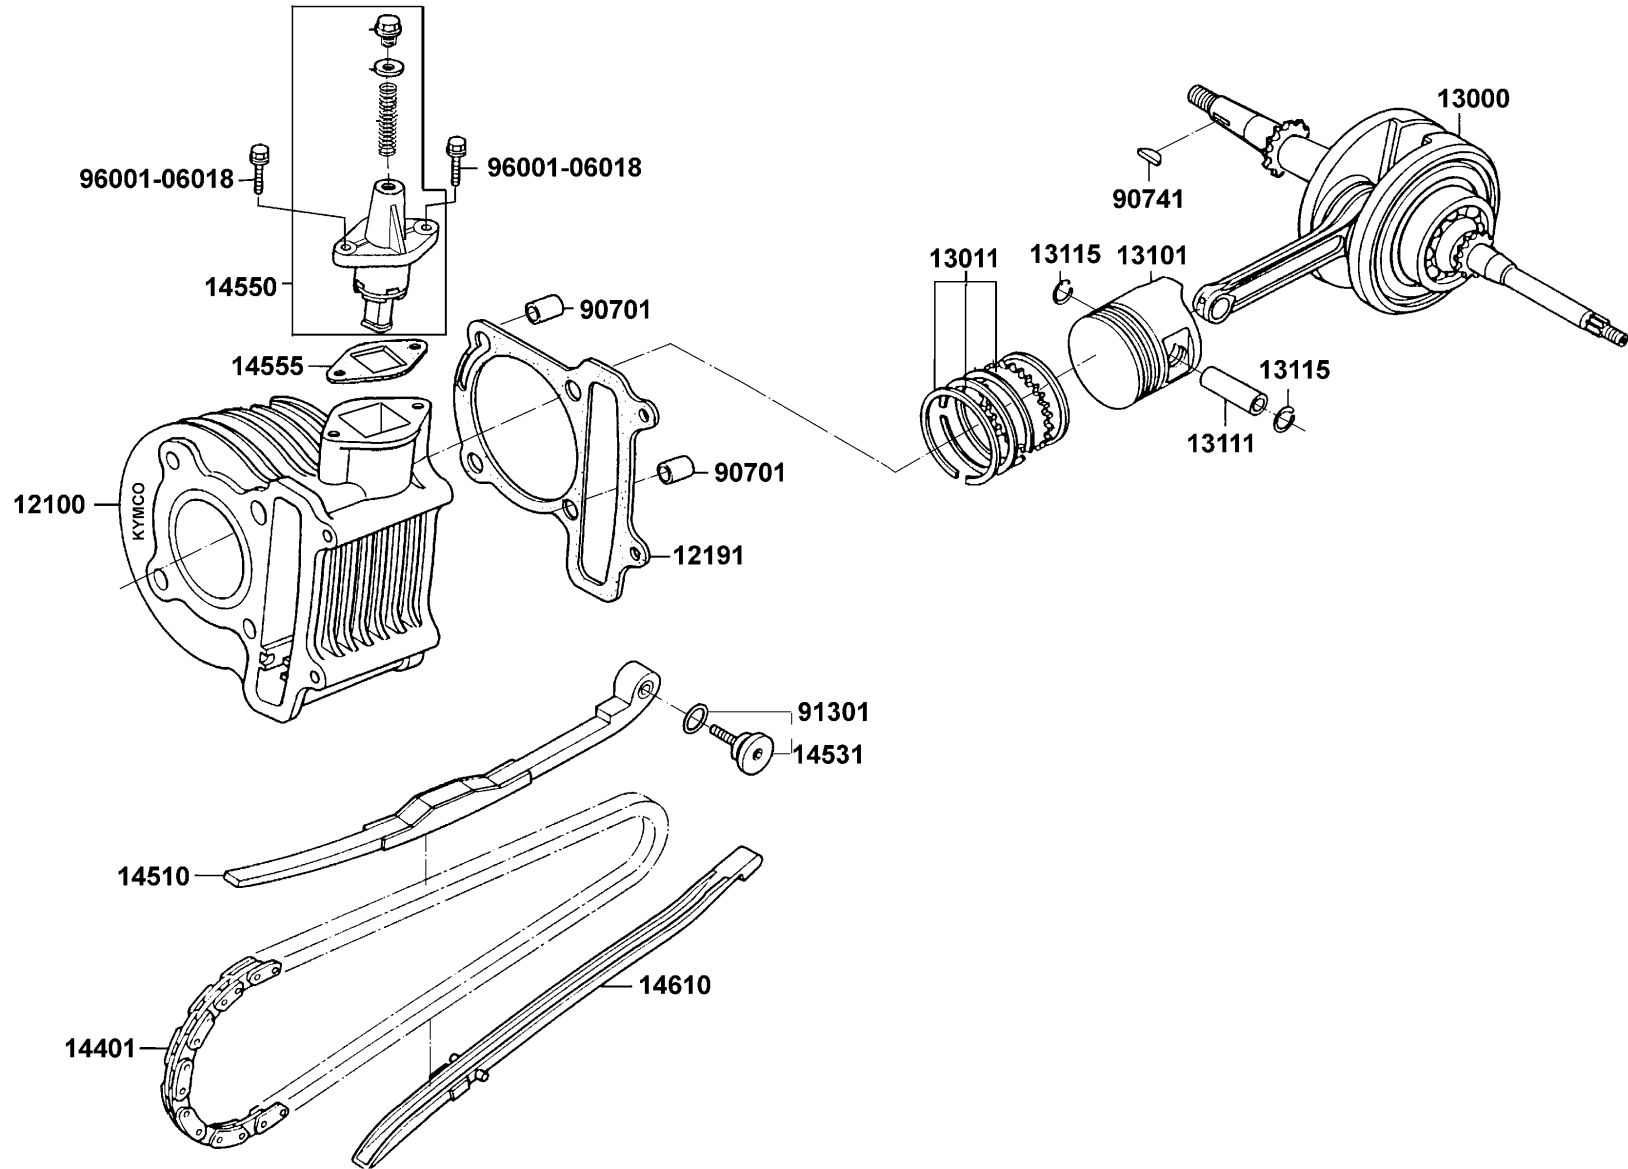

E03

Cylinder Piston Crankshaft