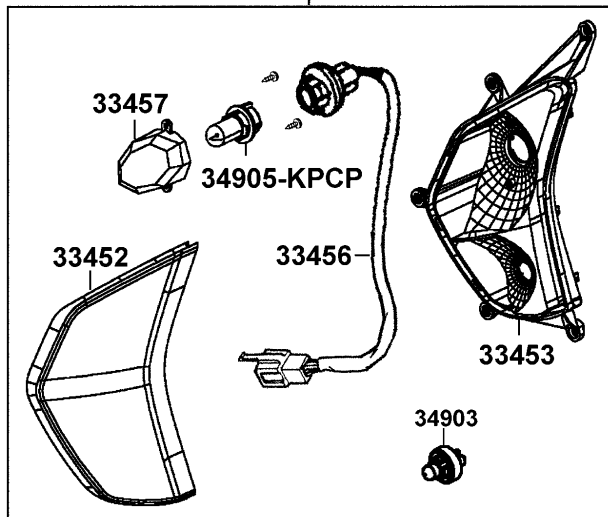

F17

Front Winker

33400
33450

93903-34380 X14

90305-GHK8

33650

90305-GHK8

Sales mark	Ref no	Part no	Description	Reg description	Regd no	F17
	34905-LBA8	34905-LBA8-E80	BULB WINKER	BULB WINKER	2	
	90305	90305-GHK8-001	NUT CLIP 6MM	NUT CLIP 6MM	2	
	93903	93903-34380	SCREW TAPPING 4*12	SCREW TAPPING 4*12 (K)	14	