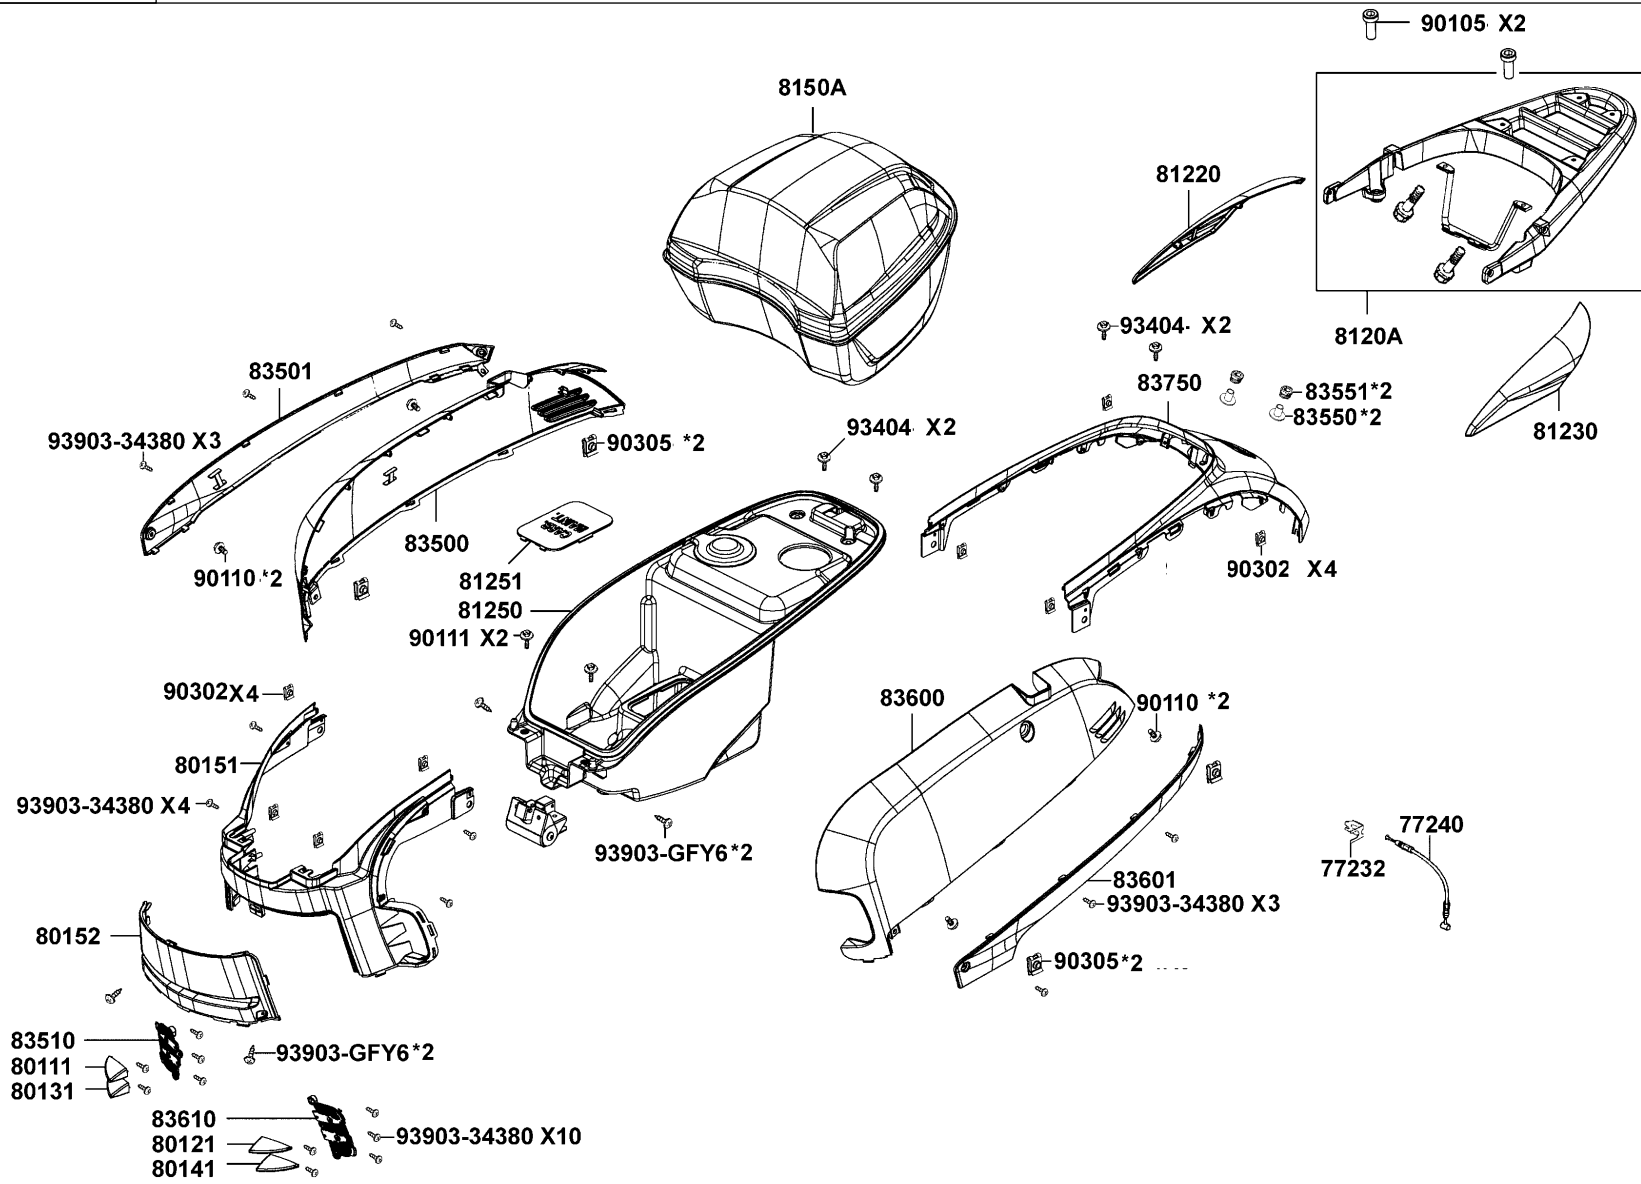

Body Cover Luggage Box