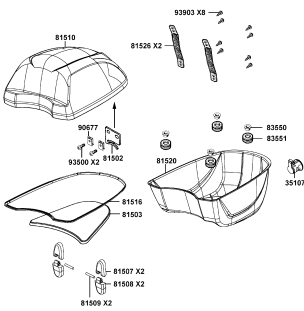

F23 Rr Box Assy