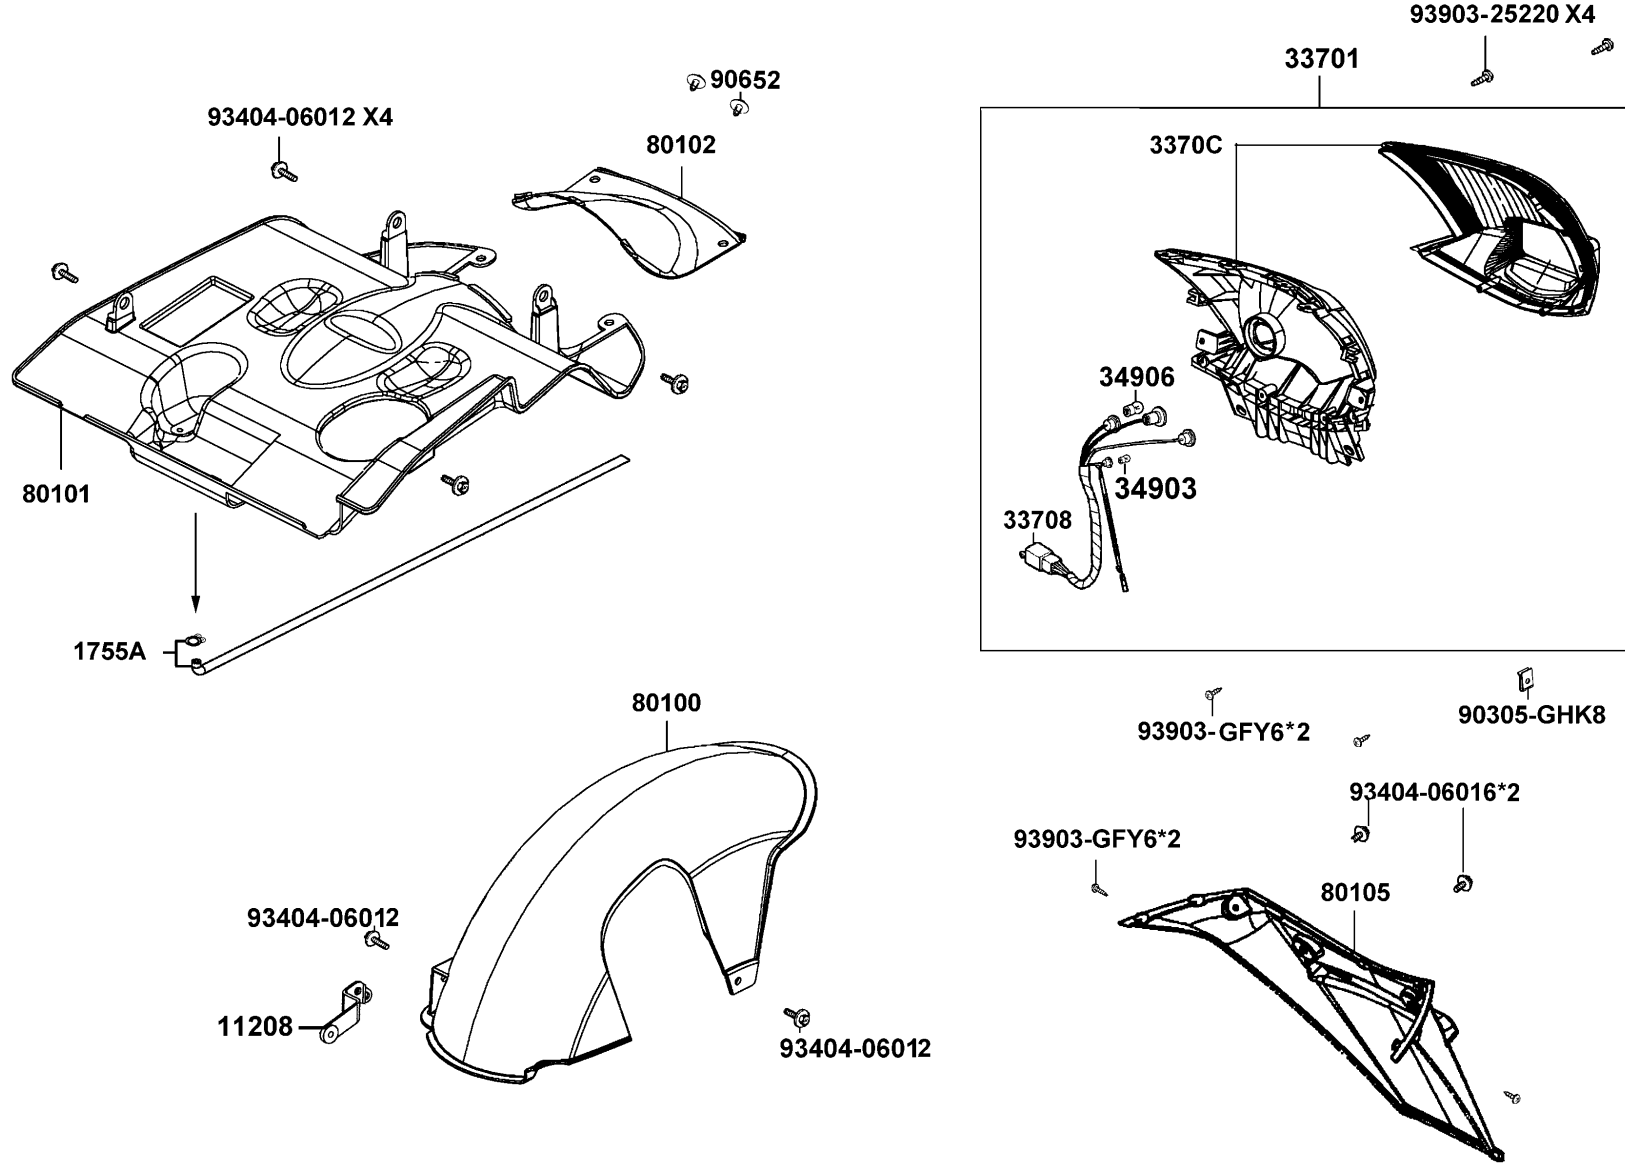

F18

Tail Light