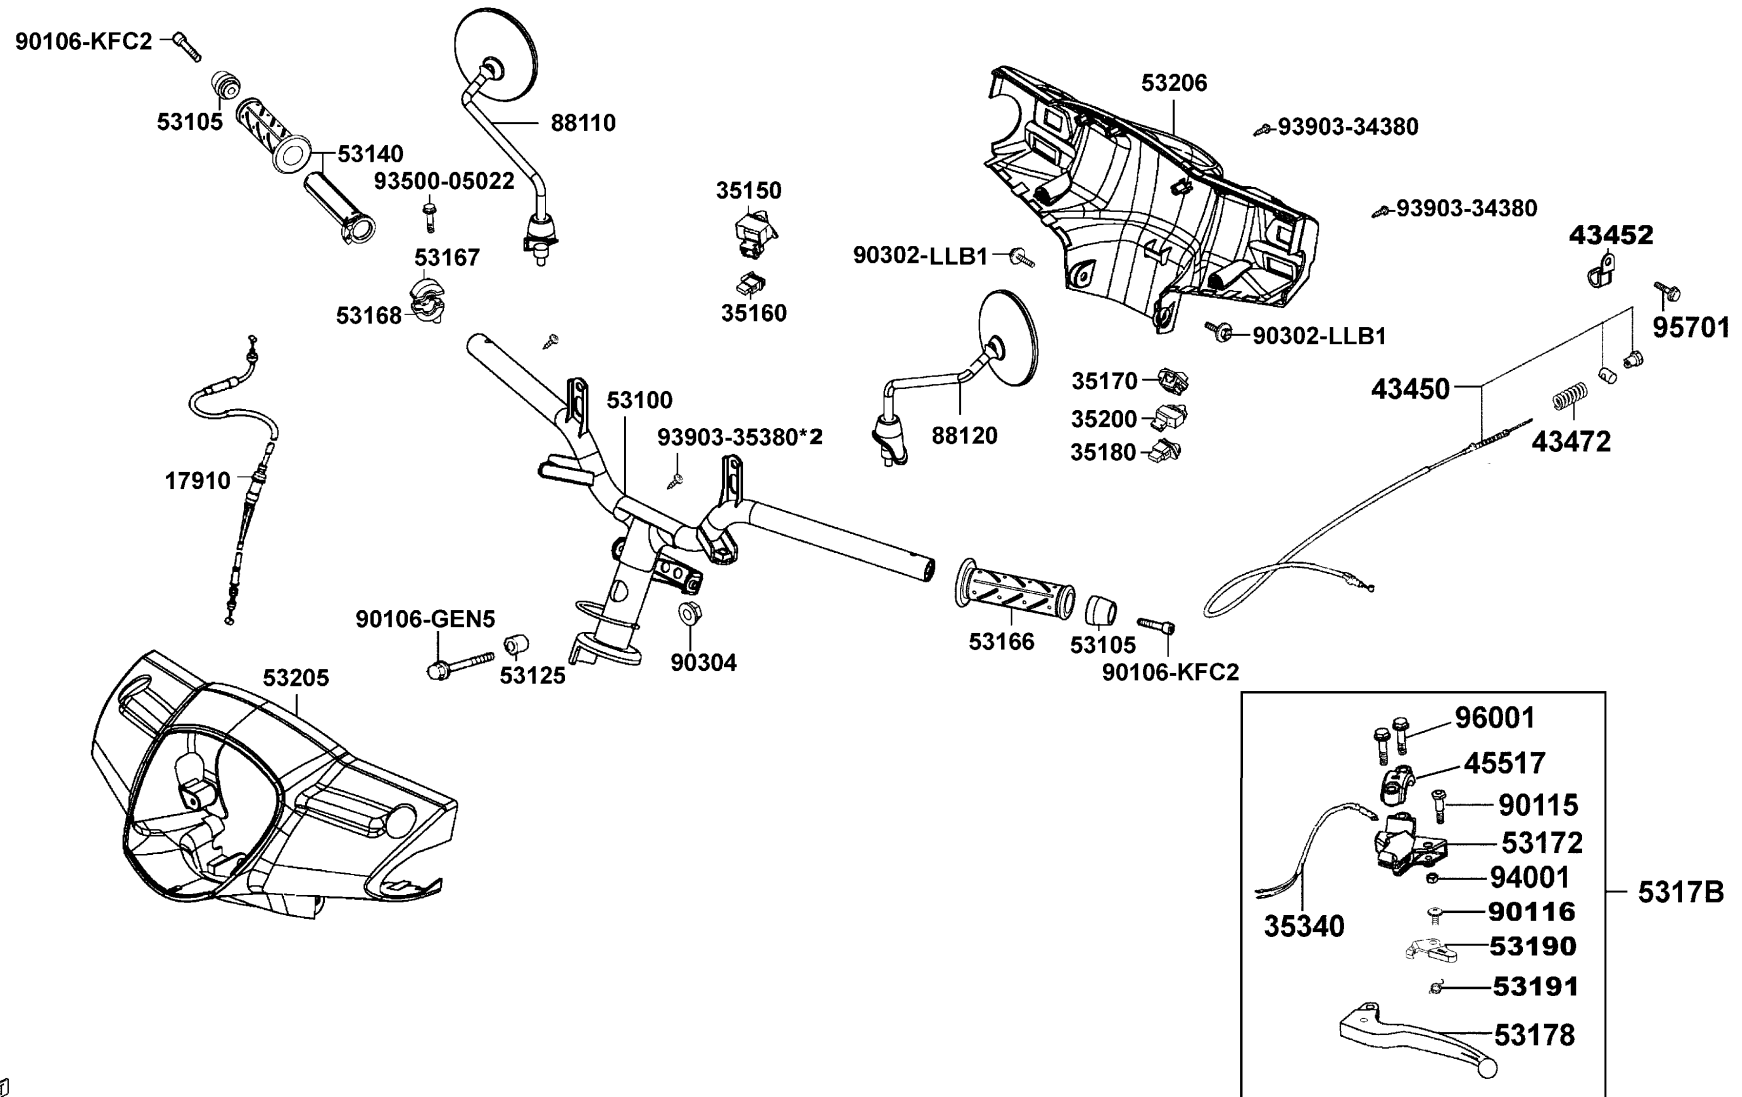

F03

Handle Steering Handle Cover