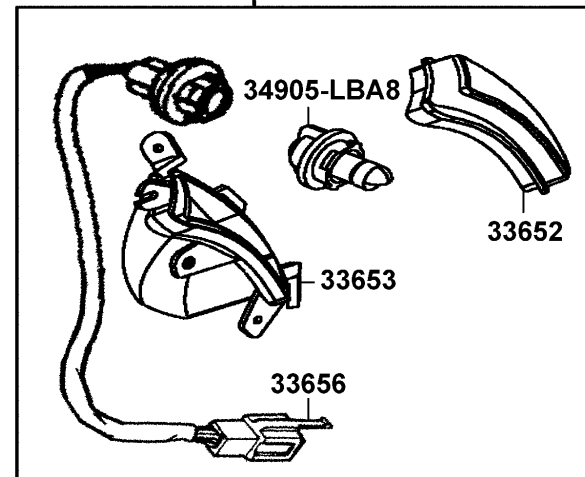

F17

Front Winker

33400
33450

93903-34380 X14

90305-GHK8

33650

90305-GHK8

Sales mark	Ref no	Part no	Description	Reg description	Regd no	F17
	34905-LBA8	34905-LBA8-E80	BULB WINKER	BULB WINKER	2	
	90305	90305-GHK8-001	NUT CLIP 6MM	NUT CLIP 6MM	2	
	93903	93903-34380	SCREW TAPPING 4*12	SCREW TAPPING 4*12 (K)	14	