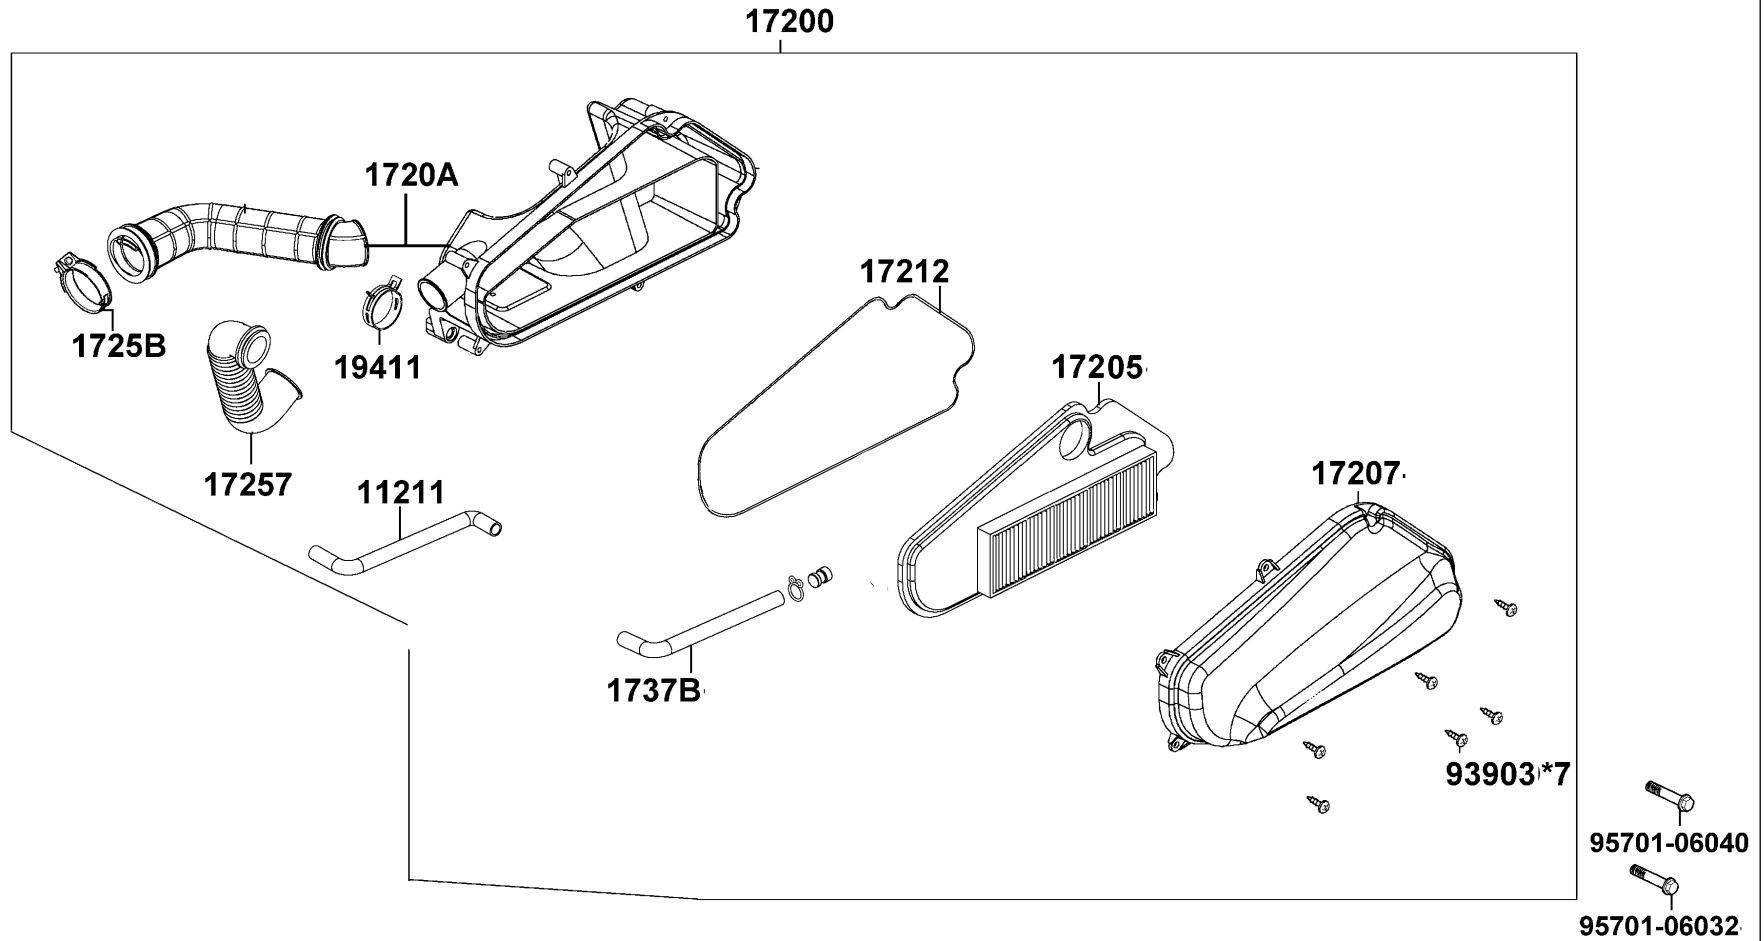

F13

Air Cleaner