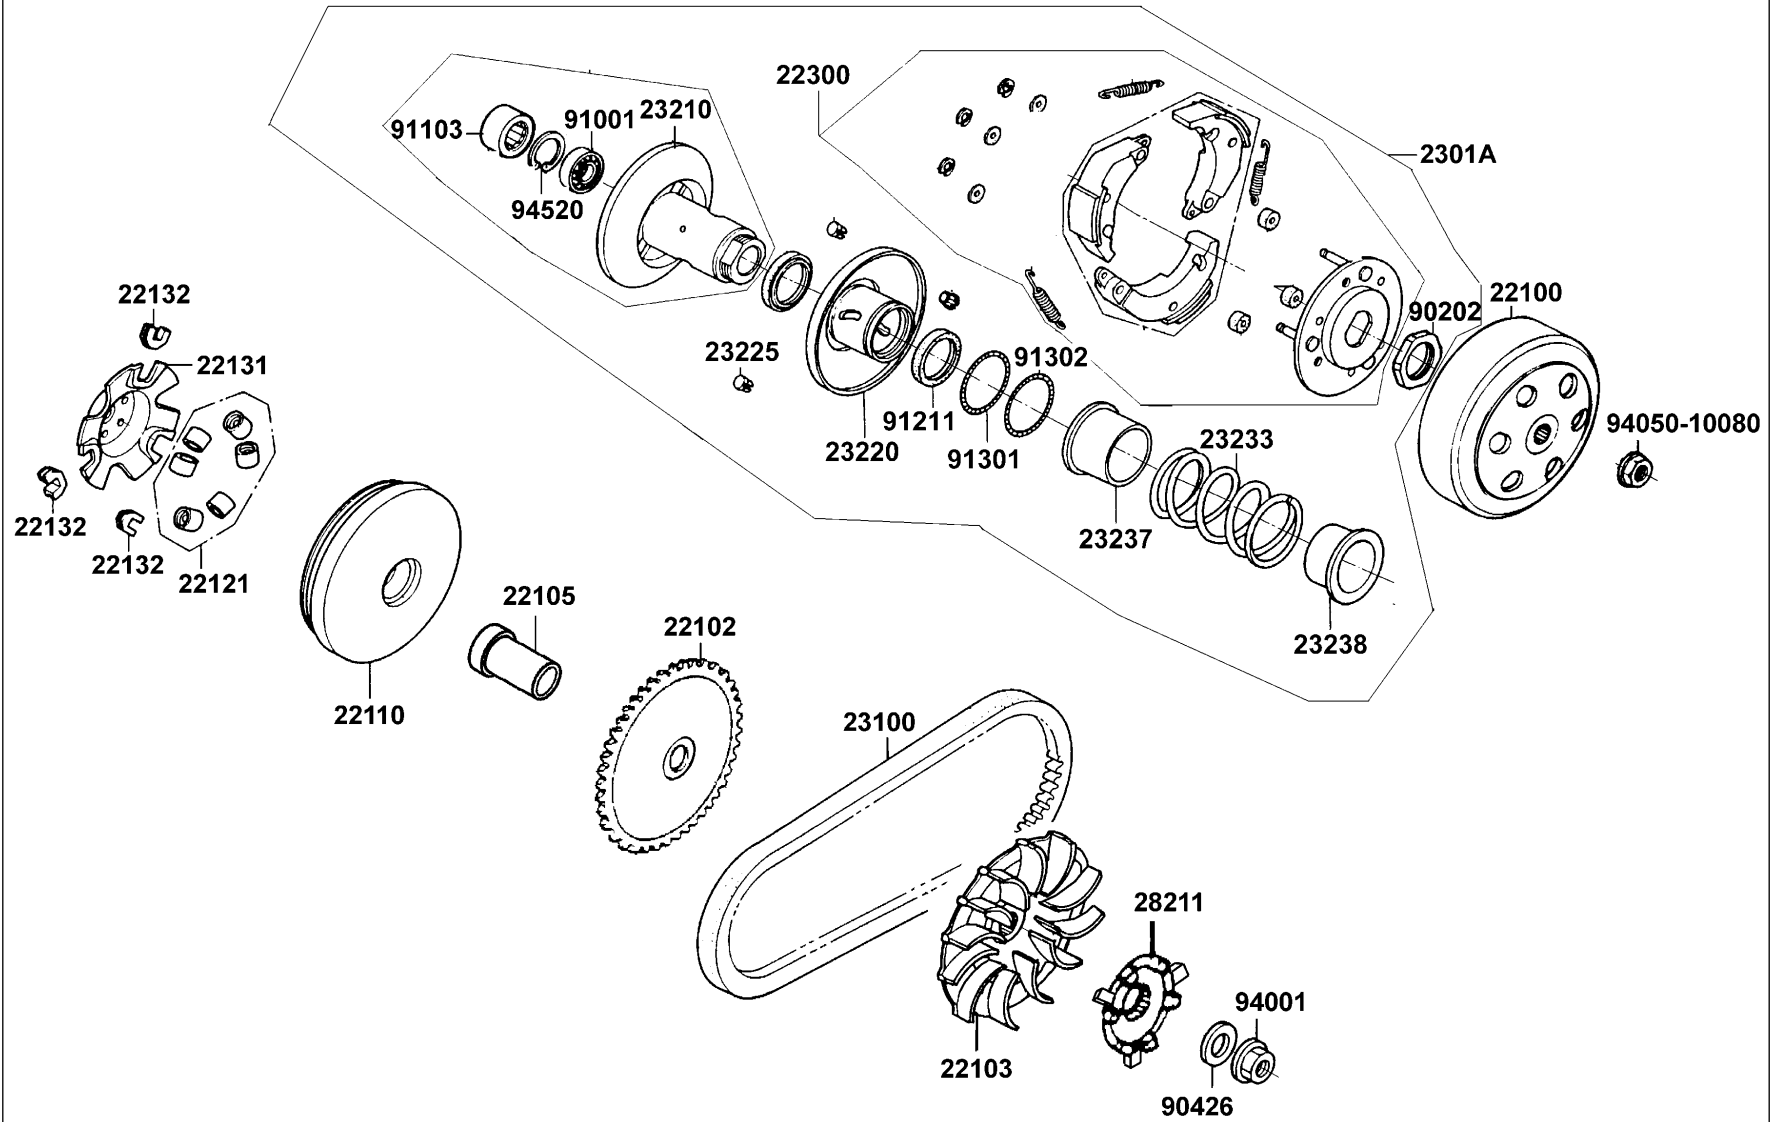

E05

Driven Pulley