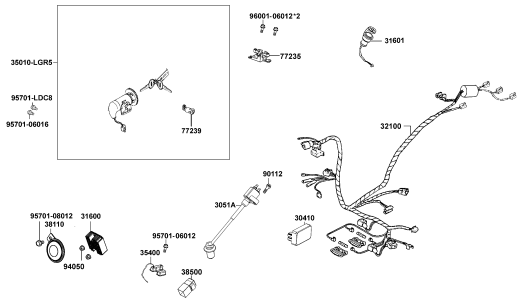

CONTENTS - FRAME GROUP

F19 Wire Harness