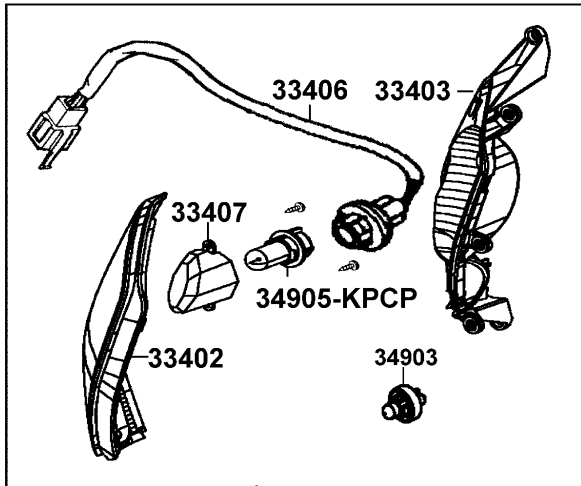

F17

Front Winker

33400
33450