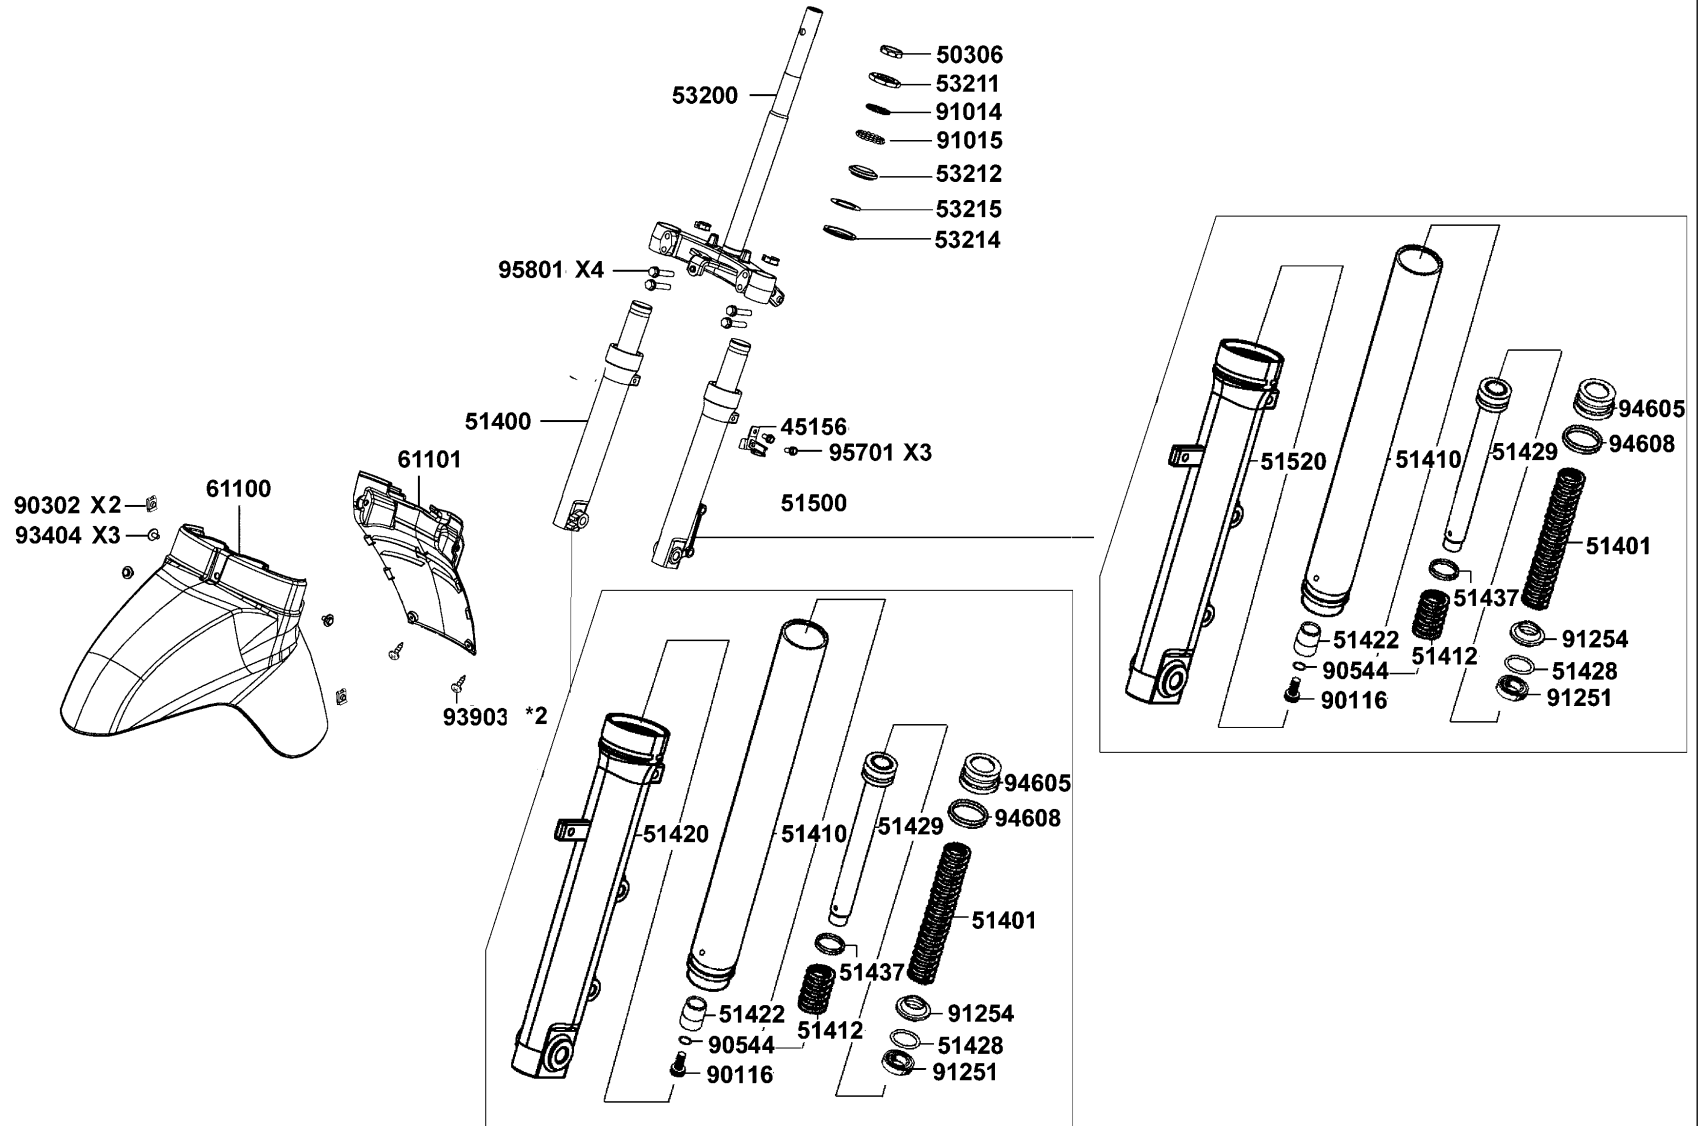

F06

Stem Steering Front Cushion

Sales mark	Ref no	Part no	Description	Reg description	Regd no	F06
	45156	45156-KNBN-902	CLAMPER FR BRK HOSE	CLAMPER FR BRK HOSE	1	
	50306	50306-1F96-0010	NUT STRG STEM LOCK	NUT STRG STEM LOCK	1	
	51400	51400-LGR5-E10	FORK ASSY R FR	FORK ASSY R FR	1	
	51401	51401-LGB5-E10	SPRING	SPRING	1	
	51410	51410-LDC8-E10	FORK PIPE COMP	FORK PIPE COMP	1	
	51412	51412-LDC8-E10	REBOUND SPRING	REBOUND SPRING	1	
	51420	51420-LGR5-E10	BOTTOM CASE R	BOTTOM CASE R	1	
	51422	51422-LDC8-E10	OIL LOCK PIECE	OIL LOCK PIECE	1	
	51428	51428-LDC8-E10	OIL SEAL STOPPER RING	OIL SEAL STOPPER RING	1	
	51429	51429-LGR5-E10	PIPE SEAT	PIPE SEAT	1	
	51437	51437-LDC8-E10	PIPE SEAT	PISTON RING	1	
	51500	51500-LGR5-E10	FORK ASSY L FR	FORK ASSY L FR	1	
	51520	51520-LGR5-E10	BOTTOM CASE L	BOTTOM CASE L	1	
	53200	53200-LGR5-E10	STEM COMP STRG.	STEM COMP STRG.	1	
	53211	53211-GFY6-9400	RACE STRG TOP CONE	RACE STRG TOP CONE	1	
	53212	53212-2L50-011	RACE STRG BOT CONE	RACE STRG BOT CONE	1	
	53214	53214-2L50-001	DUST SEAL STRG(HEAD)	DUST SEAL STRG(HEAD)	1	
	53215	53215-2L50-011	WASHER STRG	WASHER STRG	1	
**	61100	61100-LGR5-E10	FENDER FRONT A	FENDER FRONT A	1	
**	61101	61101-LGR5-E10	FENDER FRONT B	FENDER FRONT B	1	