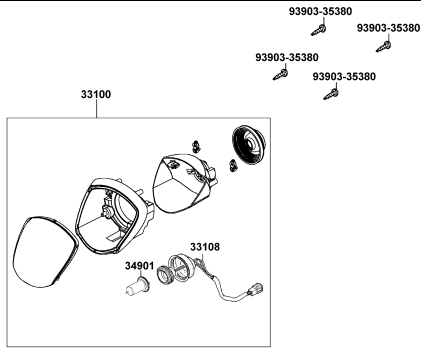

CONTENTS - FRAME GROUP

F01 Head Light