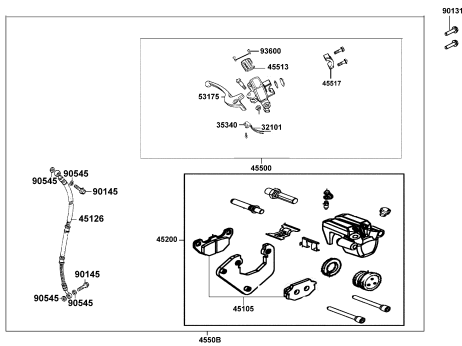

CONTENTS - ENGINE GROUP

<p>E01 Crank Case</p> 	<p>E02 Cylinder Head</p> 	<p>E03 Cylinder Piston Crankshaft</p> 
<p>E04 Right Crankcase Cover</p> 	<p>E05 Driven Pulley</p> 	<p>E06 Starting Motor Oil Pump</p> 
<p>E07 Fan Cover Generator</p> 	<p>E08 Transmission</p> 	<p>E09 Carburetor</p> 

CONTENTS - FRAME GROUP

F01 Head Light

F02 Speedometer

F03 Handle Steering Handle Cover

F04 Brake Master Cylinder

F05 Front Cover Front Fender

F06 Stem Steering Front Cushion

F07 Front Wheel