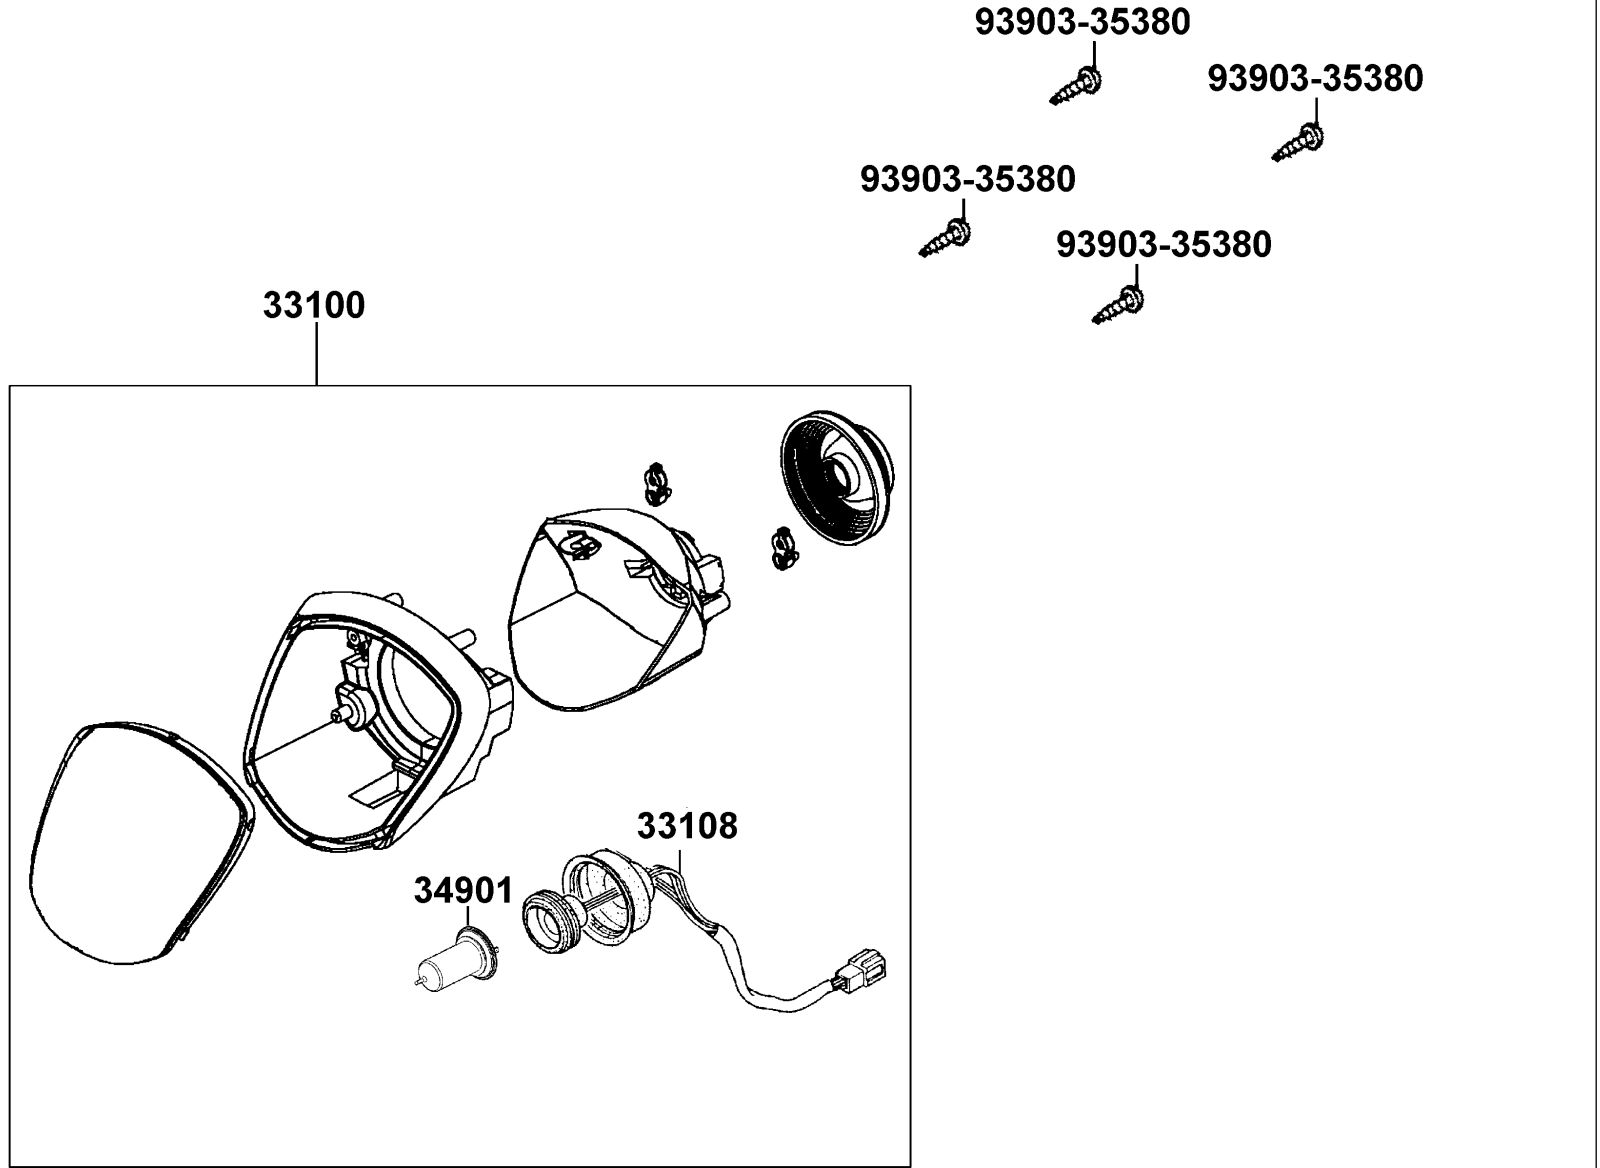

F01

Head Light