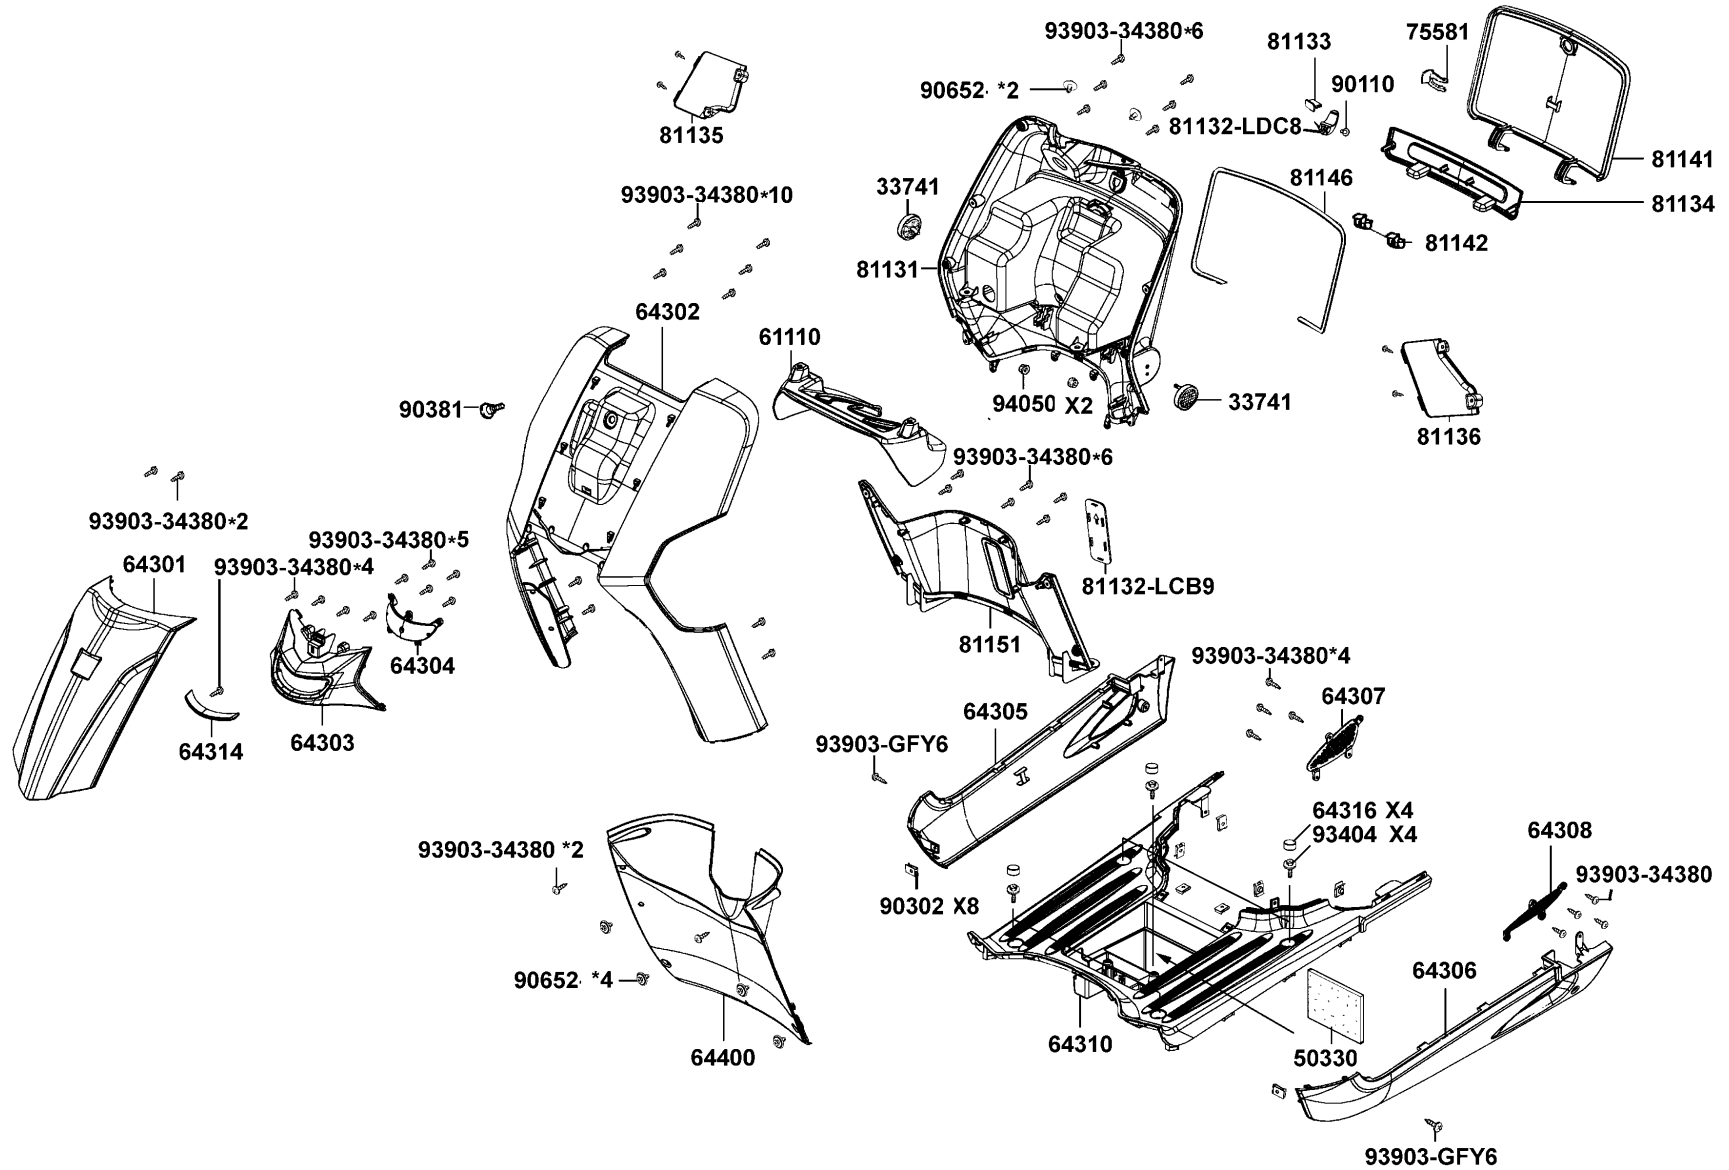

F05

Front Cover Front Fender