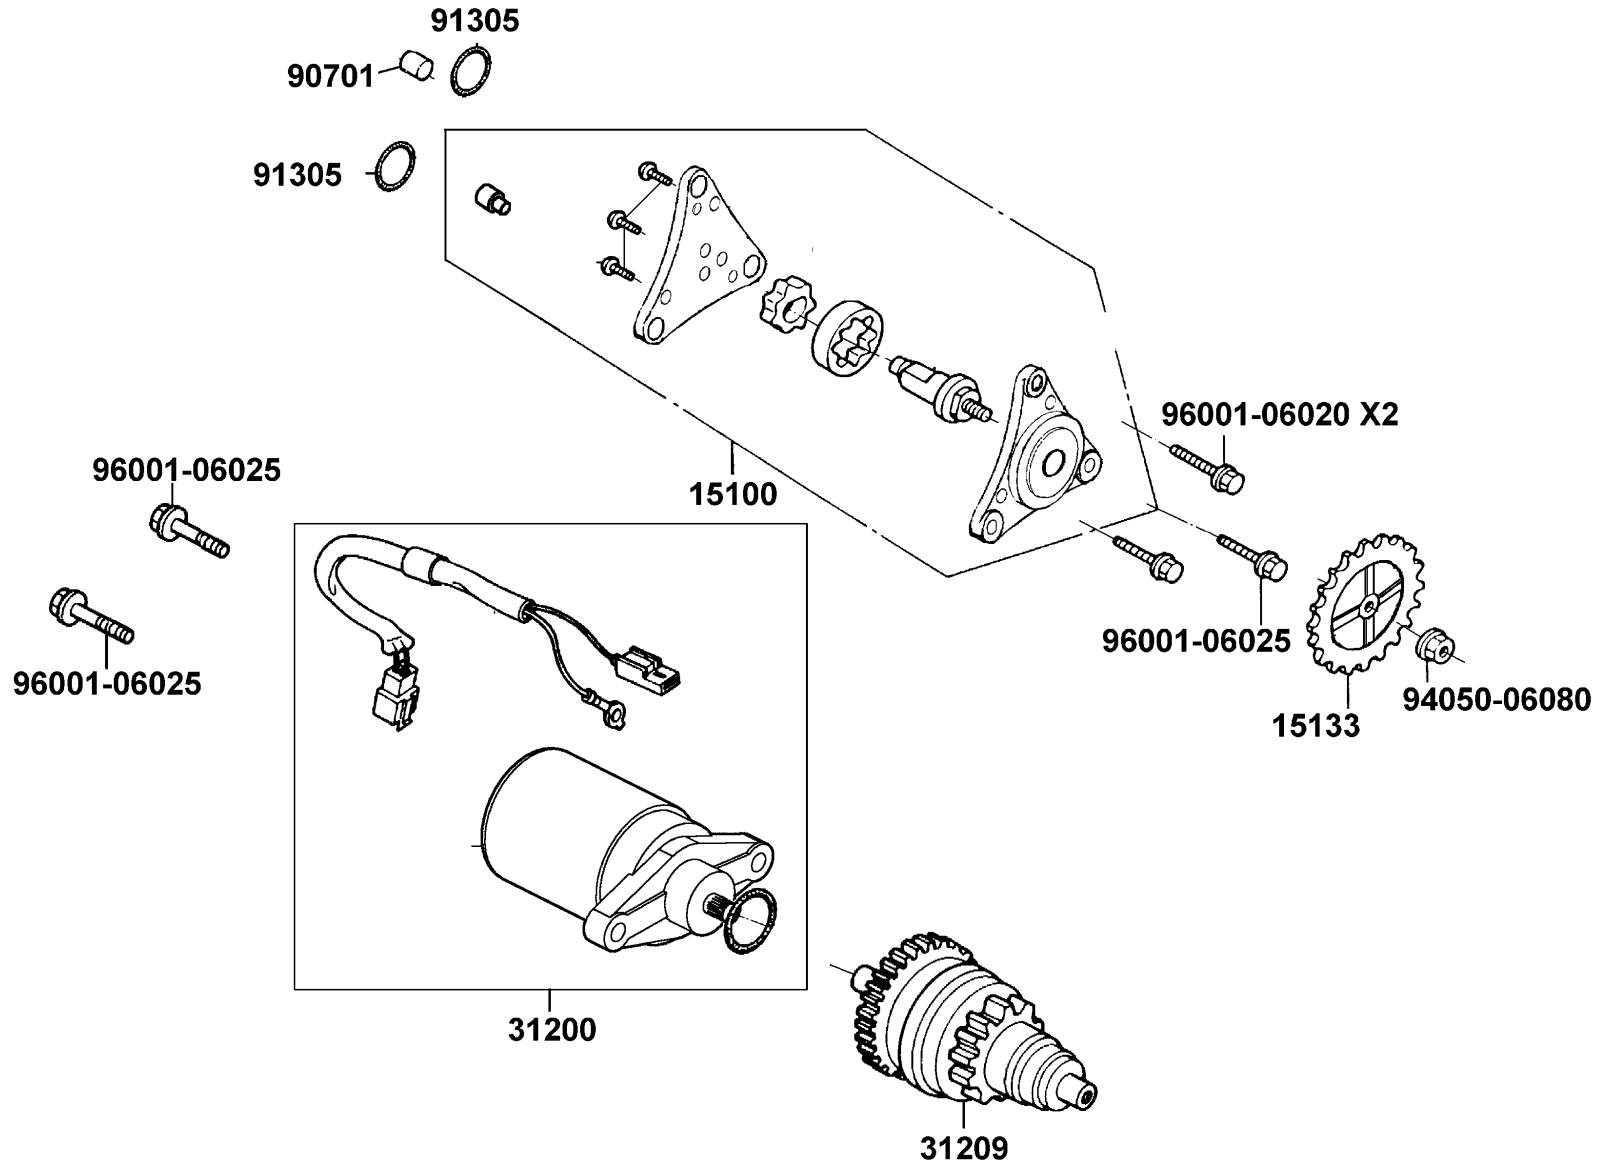

E06

Starting Motor Oil Pump