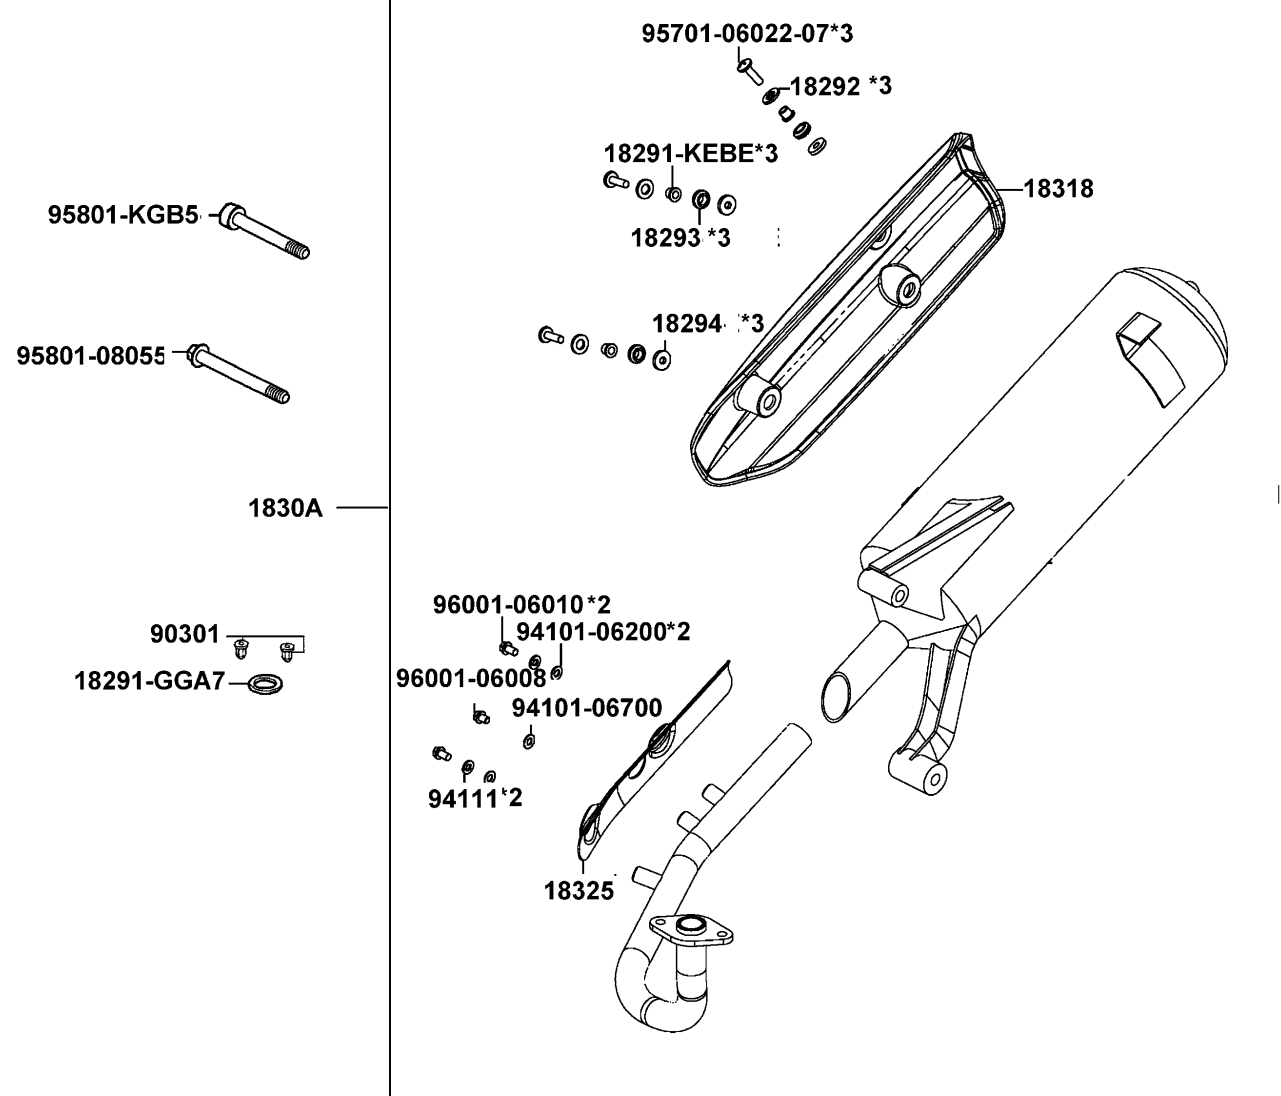

F14

Exhaust Muffler