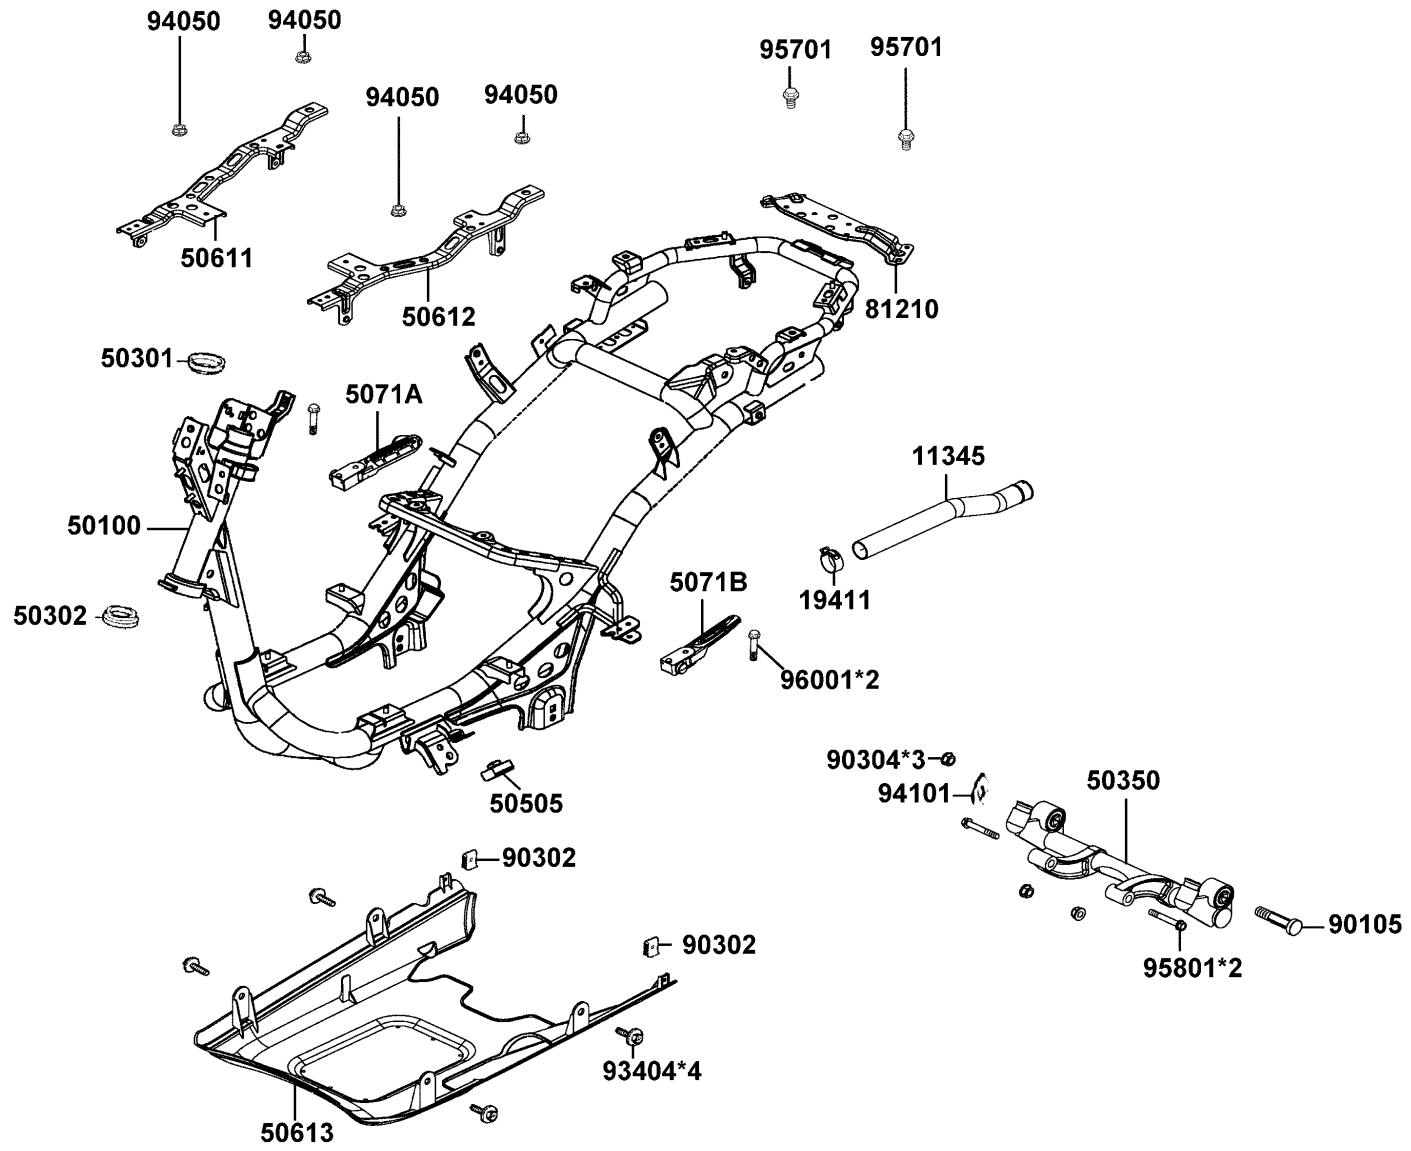

F20

Frame Body