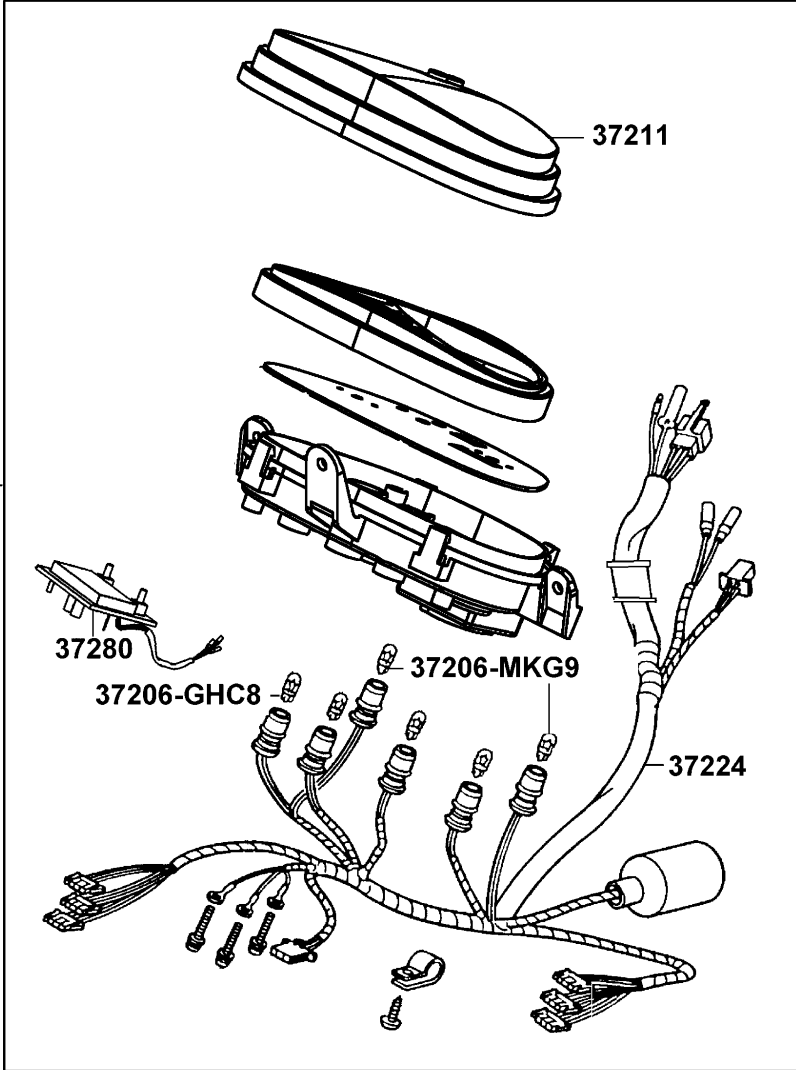

F02

Speedometer

38300

37200

93903-25220 X4

93700-05018-0H

Sales mark	Ref no	Part no	Description	Reg description	Regd no	F02
	37200	37200-LGR3-F20	METER ASSY SPEED	METER ASSY SPEED	1	
	37206-GHC8	37206-GHC8-008	OUTER SOCKET	OUTER SOCKET	3	
	37206-MKG9	37206-MKG9-951	OUTER SOCKET	OUTER SOCKET	2	
	37211	37211-LGR3-E10	"LENS COMP.,METER"	"LENS COMP.,METER"	1	
	37224	37224-LGR5-E10	SOCKET COMP.,METER	SOCKET COMP.,METER	1	
	37280	37280-LGR5-E10	LCD ASSY (LOCK)	LCD ASSY (LOCK)	1	
	38300	38300-KECE-9000	RELAY ASSY WINKER	RELAY ASSY WINKER	1	
	44830	44830-LDC8-E10	CABLE COMP SPDMT	CABLE COMP SPDMT	1	
	93700	93700-05018-0H	SCREW OVAL 5*18	SCREW OVAL 5*18 (C)	1	
	93903	93903-25220	SCREW TAPPING 5*12 (C)	SCREW TAPPING 5*12 (C)	4	