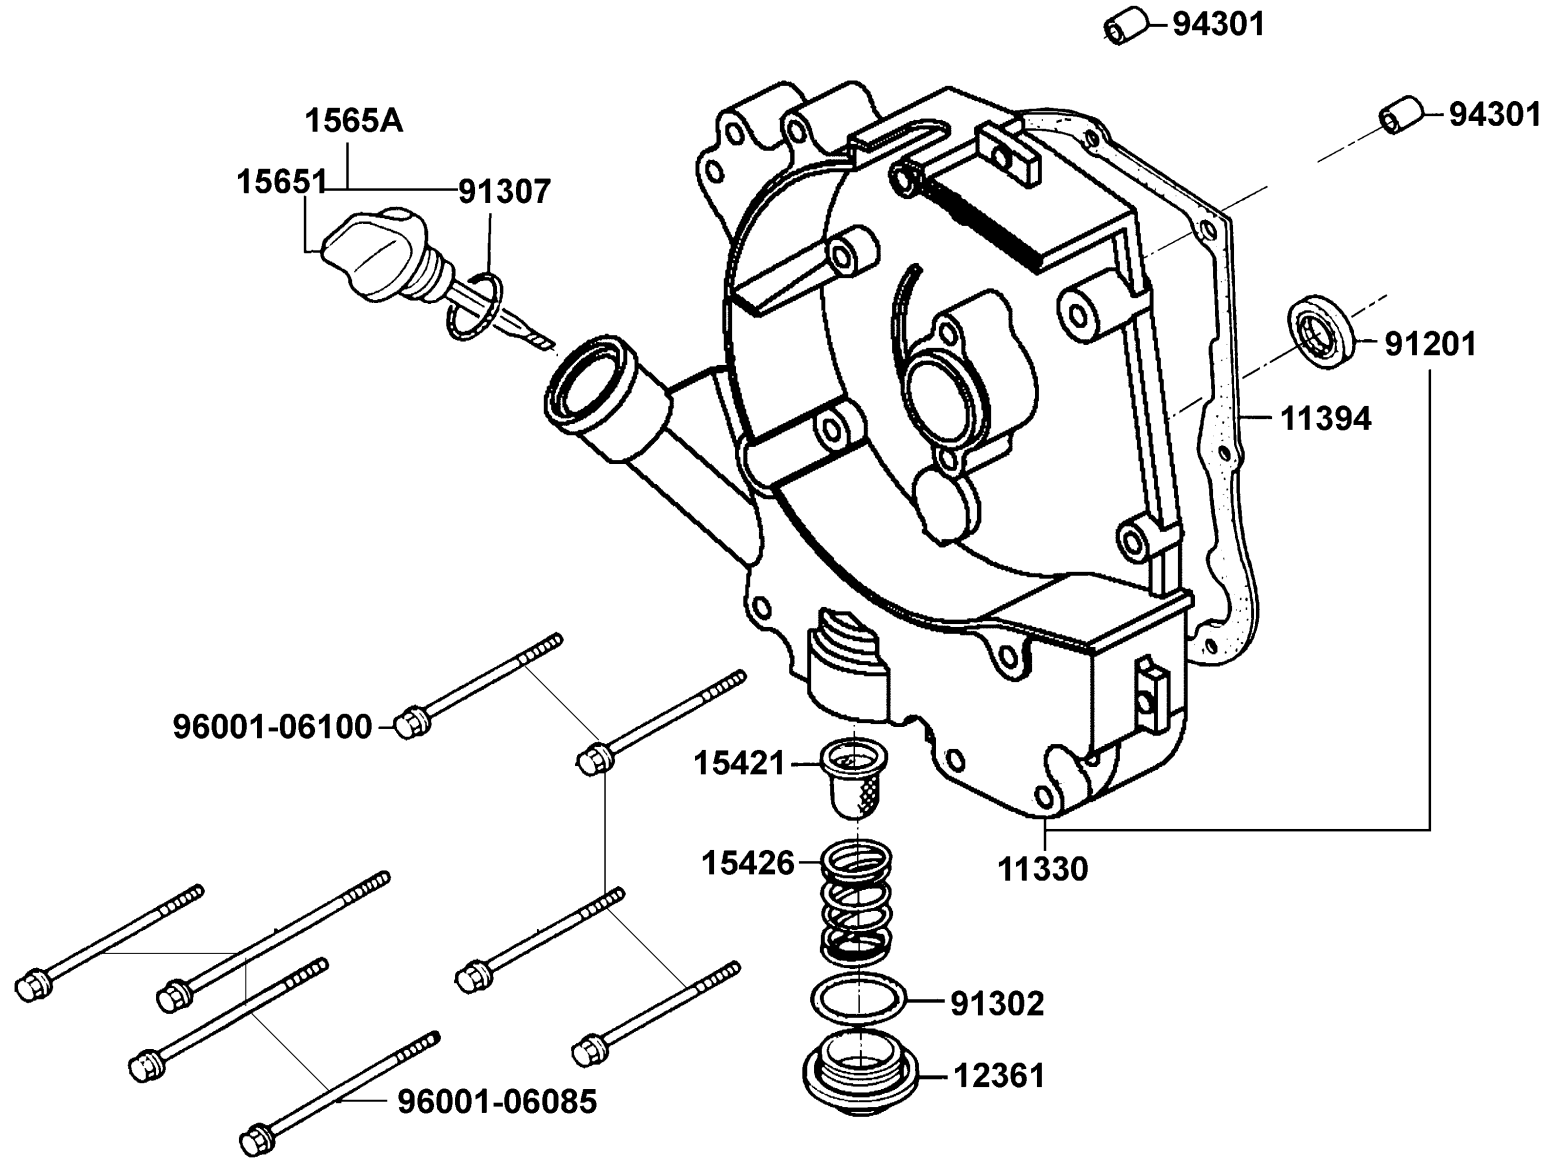

E04

Right Crankcase Cover