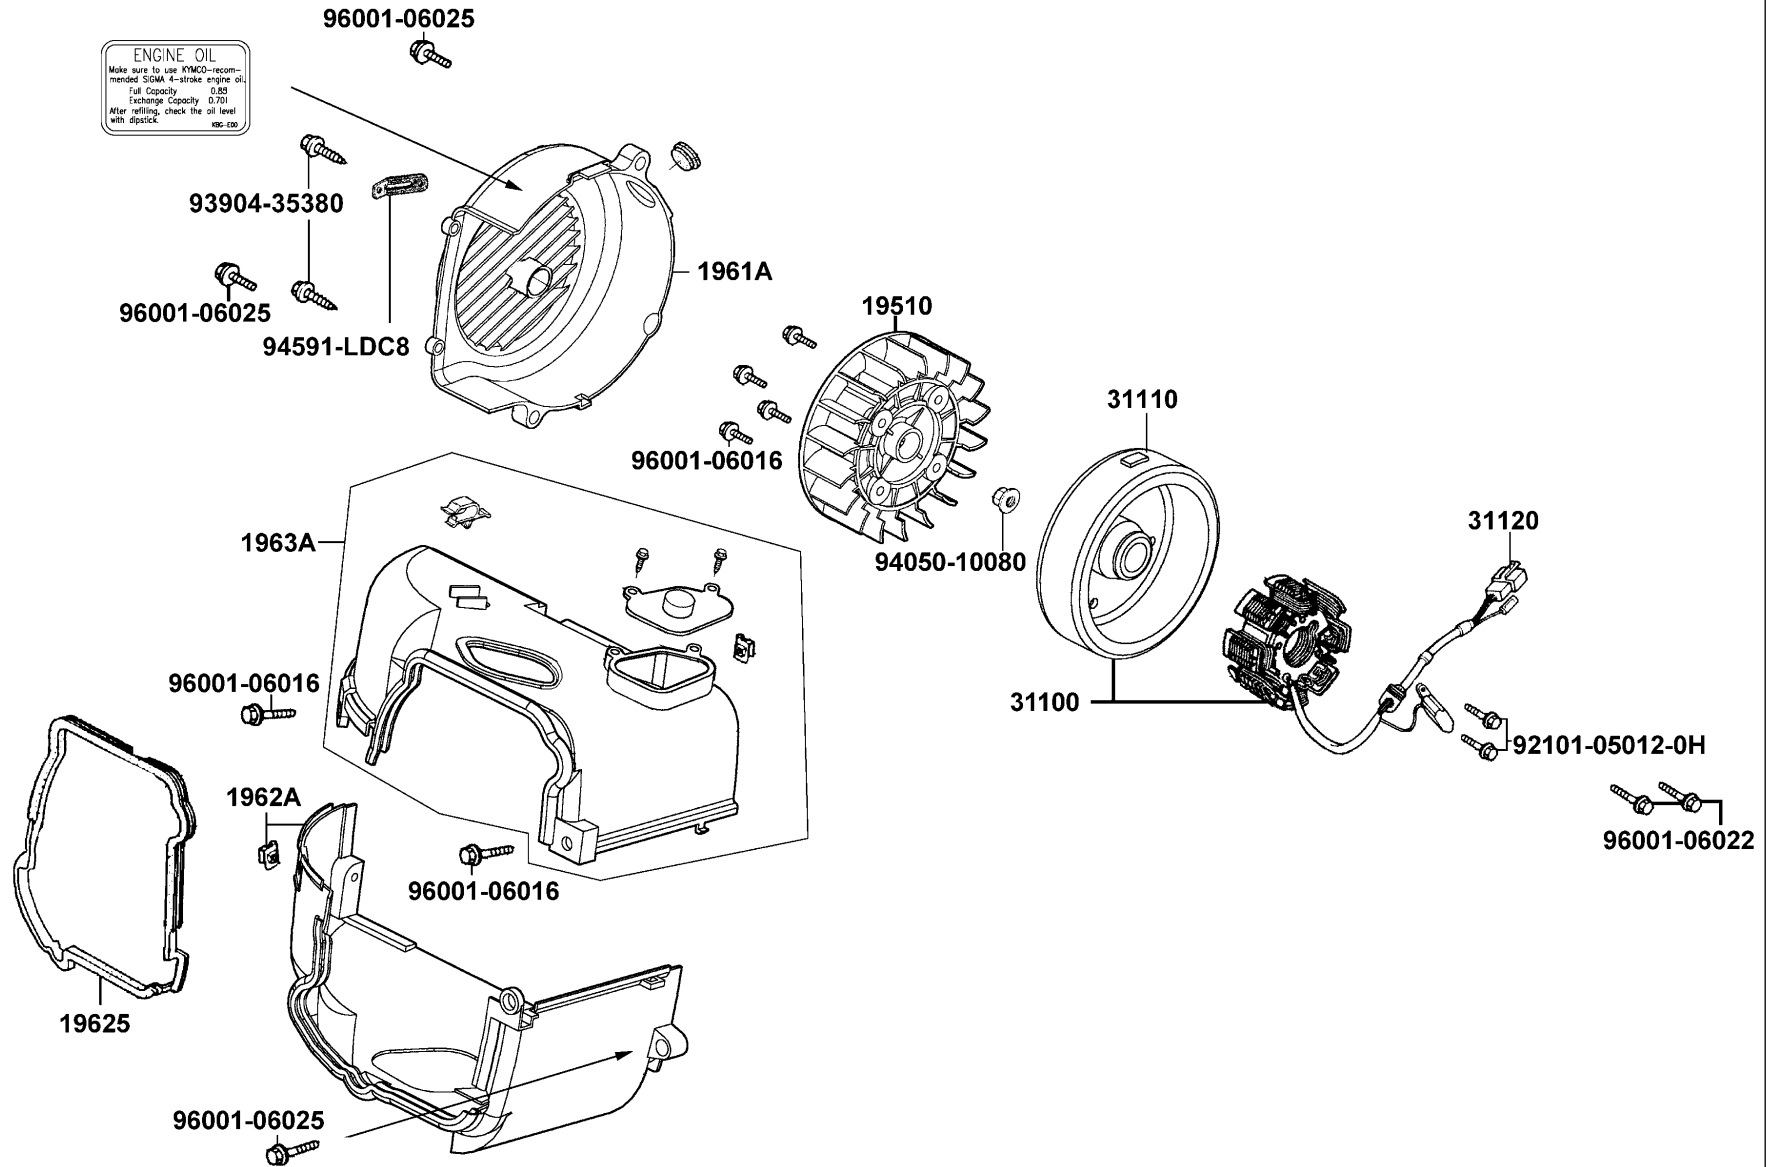

E07

Fan Cover Generator