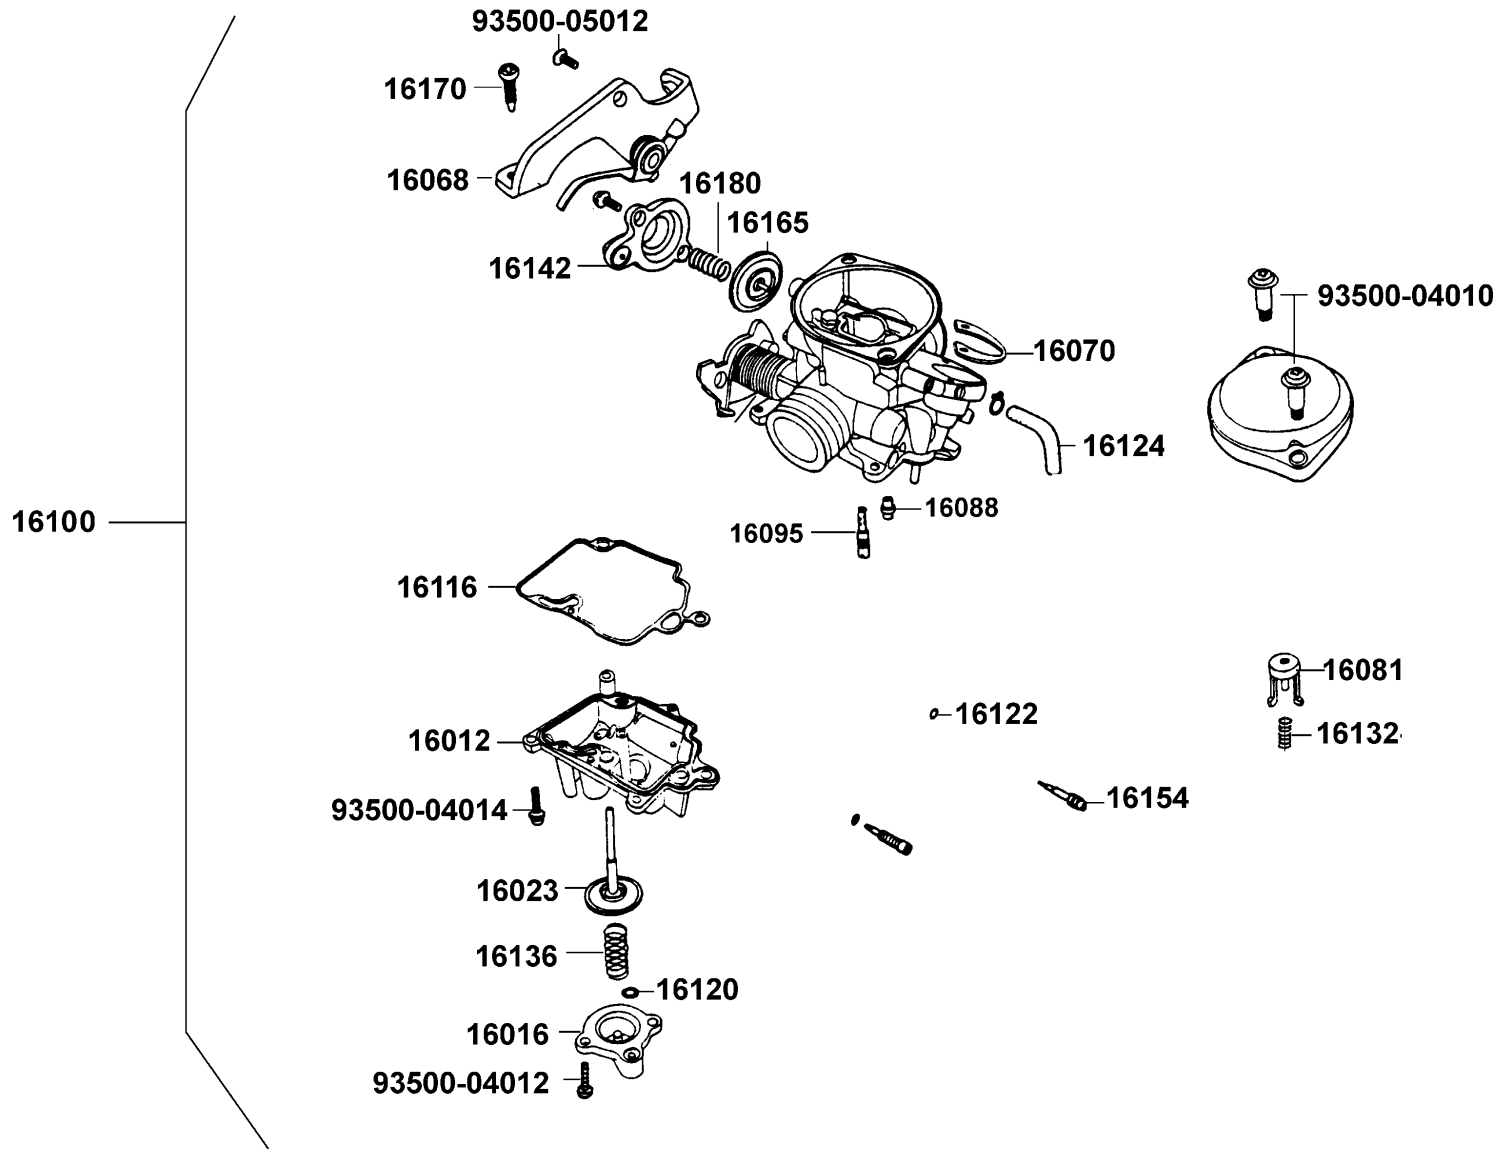

E09

Carburetor