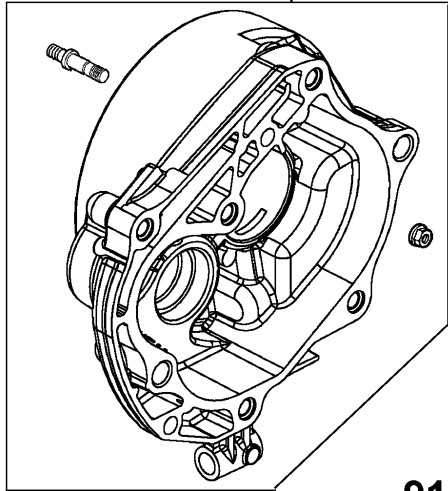

E08

Transmission

21200