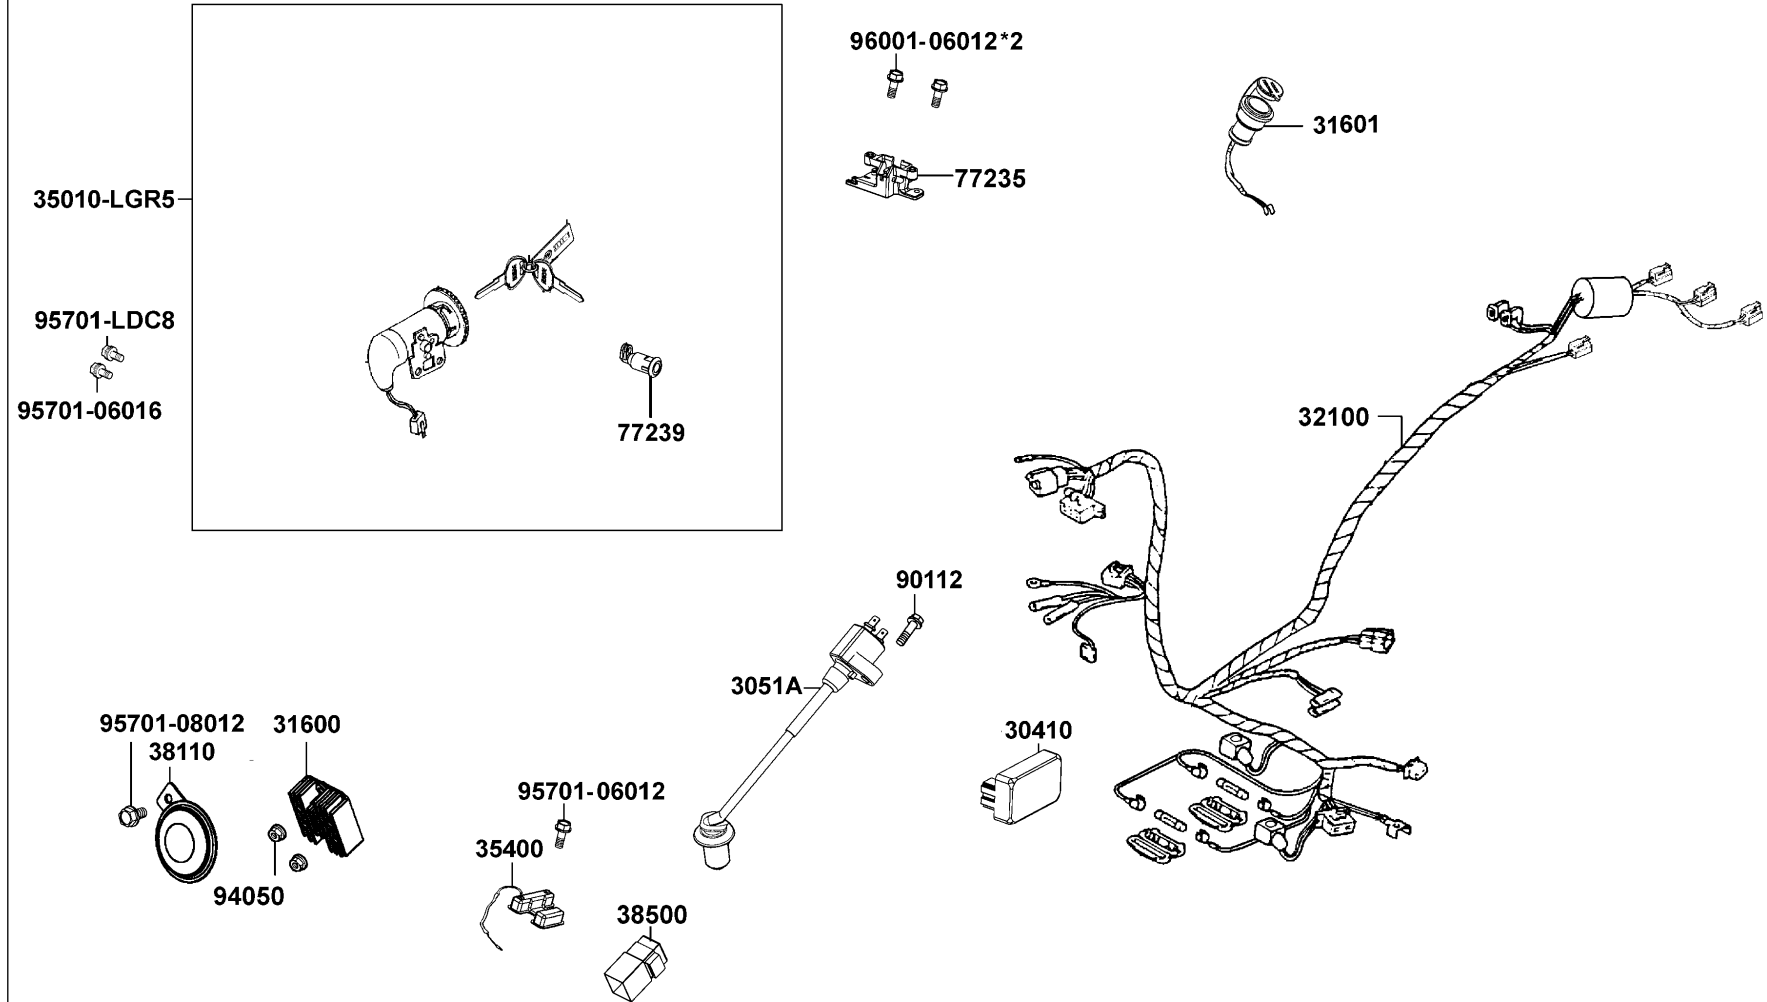

F19

Wire Harness