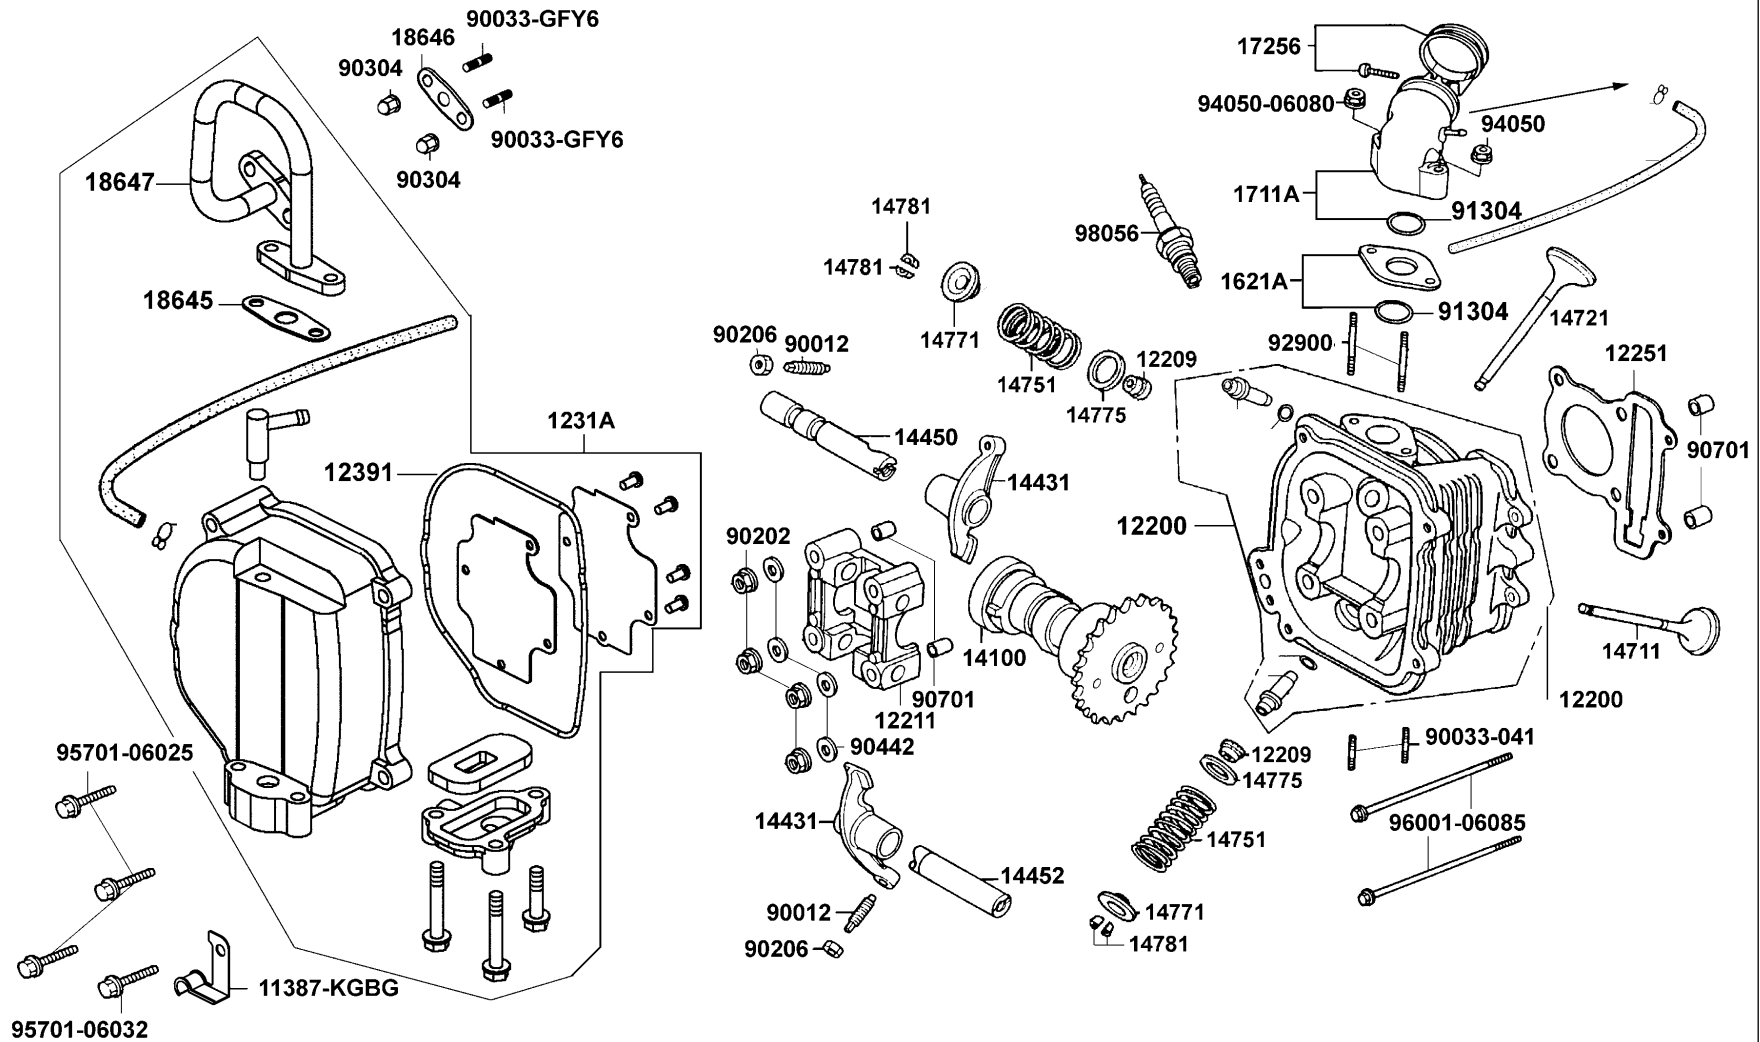

E02

Cylinder Head