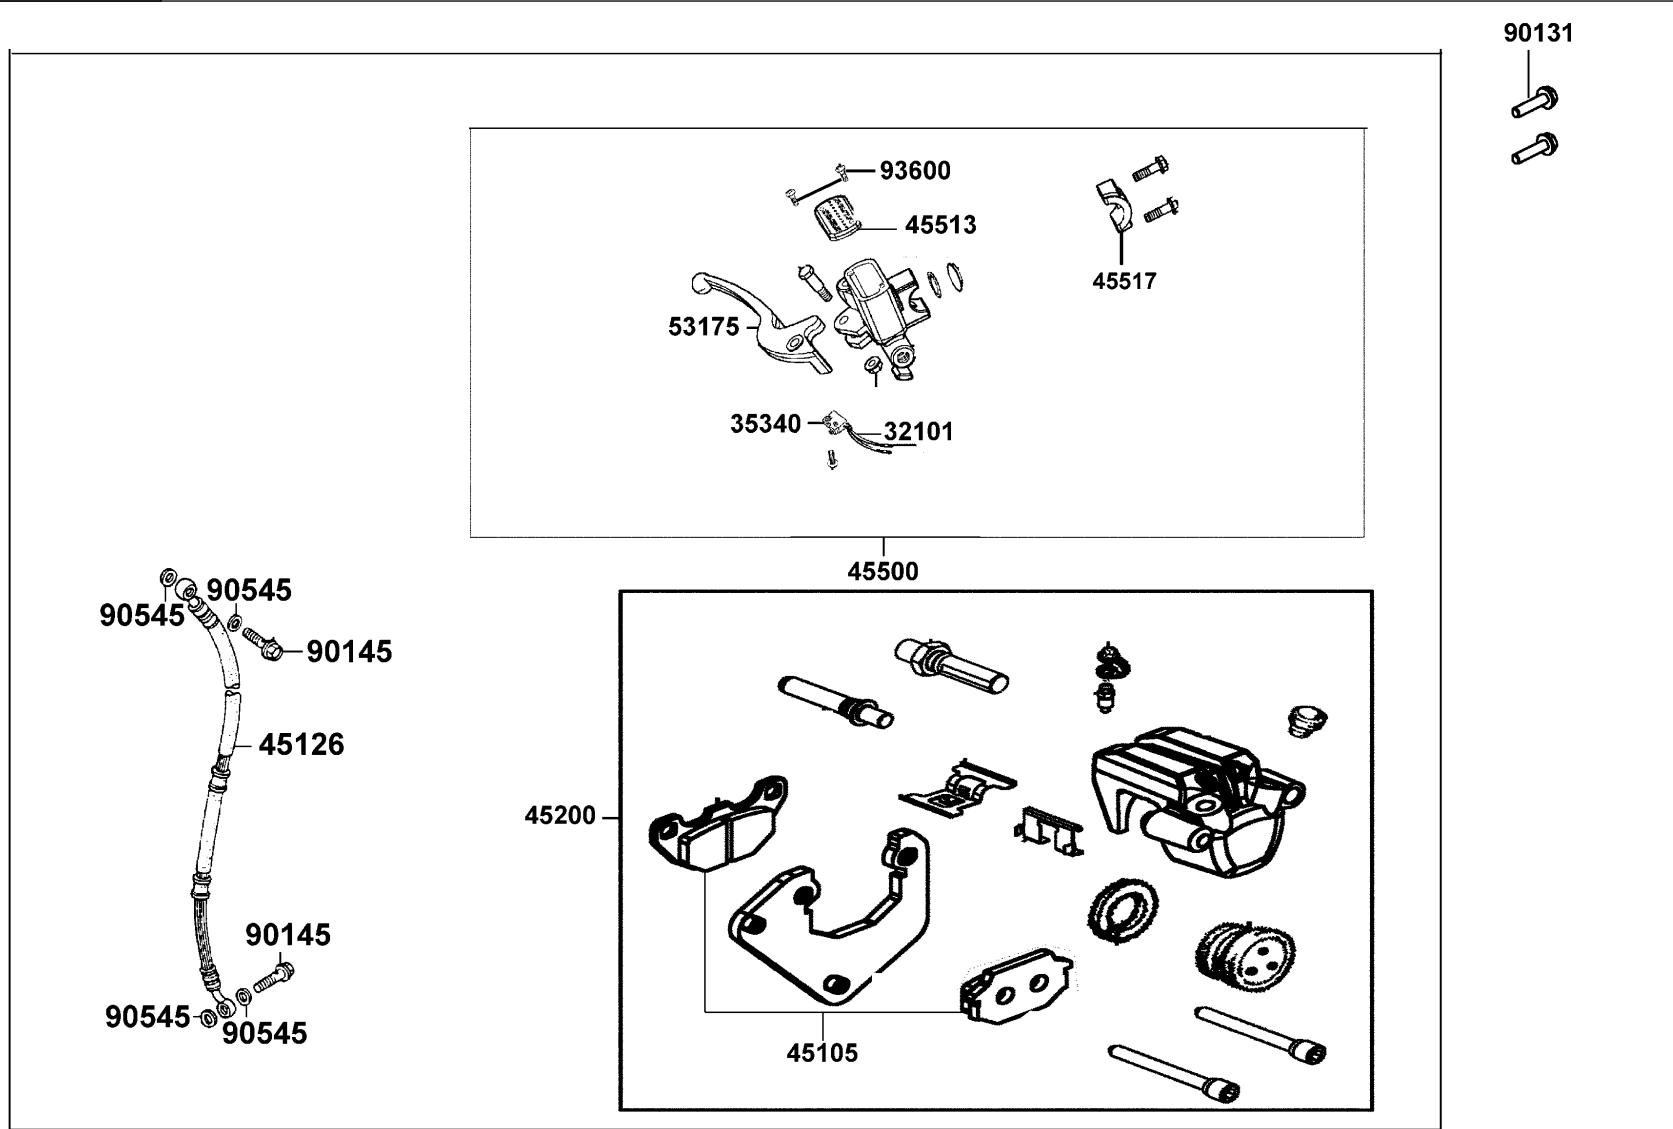

F04

Brake Master Cylinder

90131

45500

45200

45105

4550B

90545
90545
90145
45126
90145
90545
90545