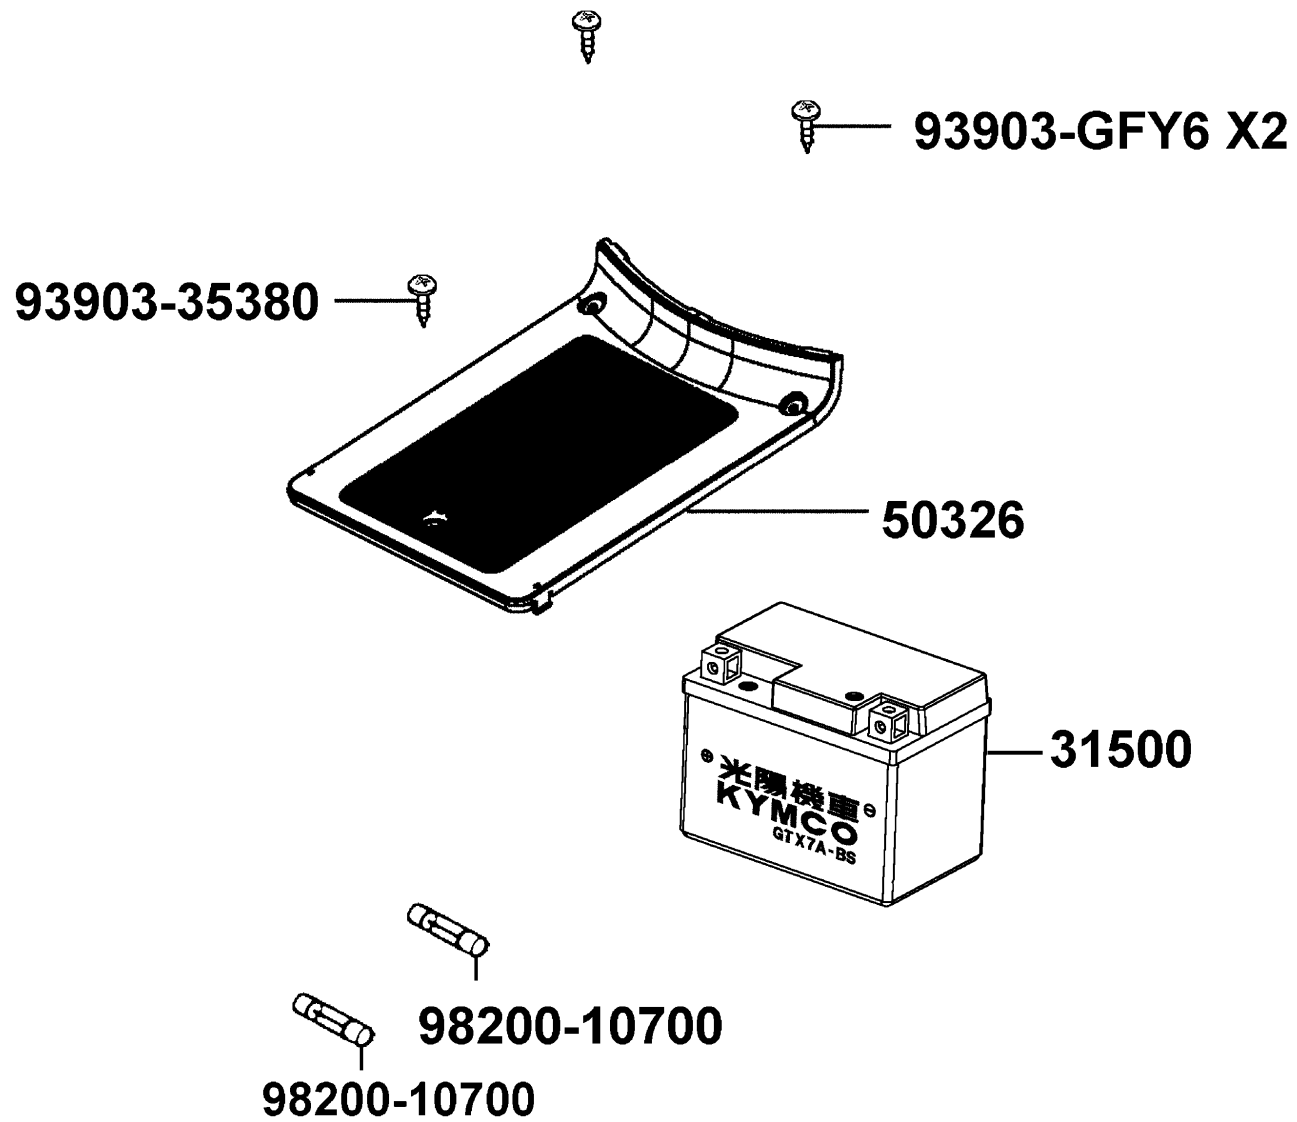

F11

Battery

Sales mark	Ref no	Part no	Description	Reg description	Regd no	F11
	31500	31500-GFY6-9410	GTX7A-BS	GTX7A-BS	1	
**	50326	50326-LGR5-E10	COVER BATTERY	COVER BATTERY	1	
	93903-35380	93903-35380	SCREW TAPPING 5*16 (K)	SCREW TAPPING 5*16 (K)	1	
	93903-GFY6	93903-GFY6-900	SCREW TAPPING 4*14	SCREW TAPPING 4*14	2	
	98200	98200-10700	FUSE A7	FUSE A7	1	