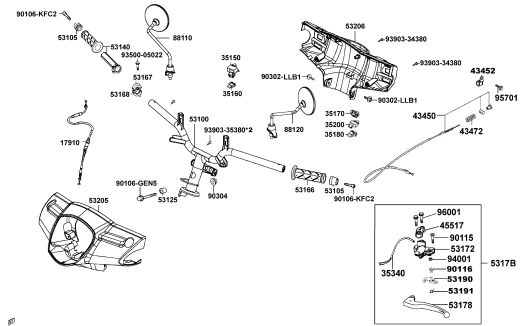

CONTENTS - FRAME GROUP

F01 Head Light

F02 Speedometer

F03 Handle Steering Handle Cover

F04 Brake Master Cylinder

F05 Front Cover Front Fender

F06 Stem Steering Front Cushion

F07 Front Wheel