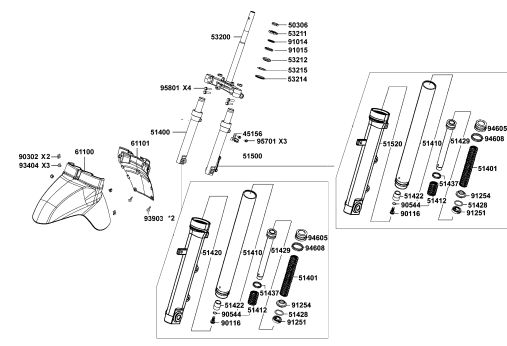

CONTENTS - FRAME GROUP

F01 Head Light

F02 Speedometer

F03 Handle Steering Handle Cover

F04 Brake Master Cylinder

F05 Front Cover Front Fender

F06 Stem Steering Front Cushion

F07 Front Wheel