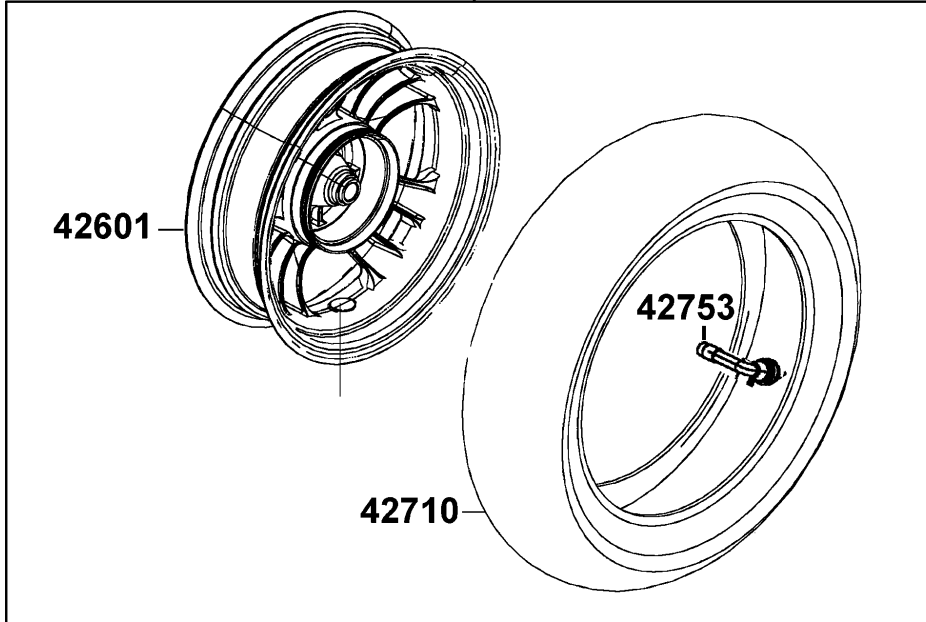

F08

Rear Wheel

90305

90501

42600

42601

42753

42710

4312A

45133

4314A

43410

95701