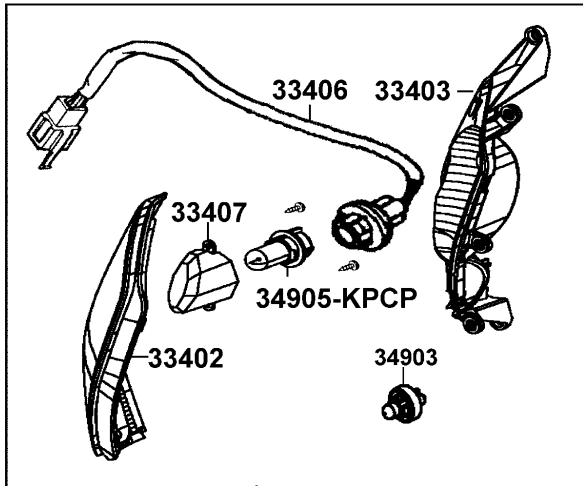

F17

Front Winker

33400
33450