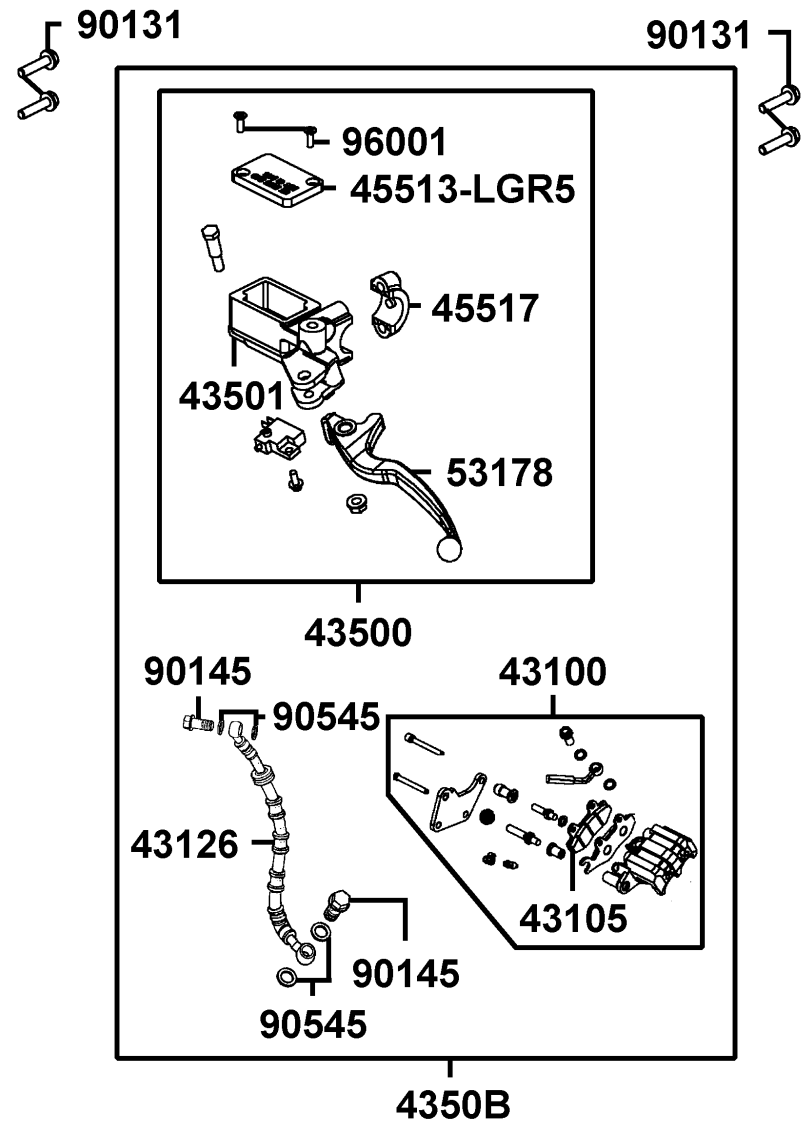

F04

Brake Master Cylinder