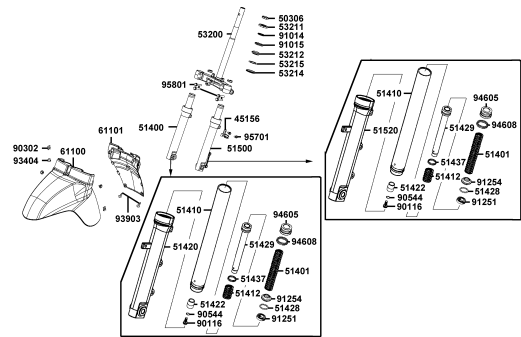

F06 Stem Steering Front Cushion