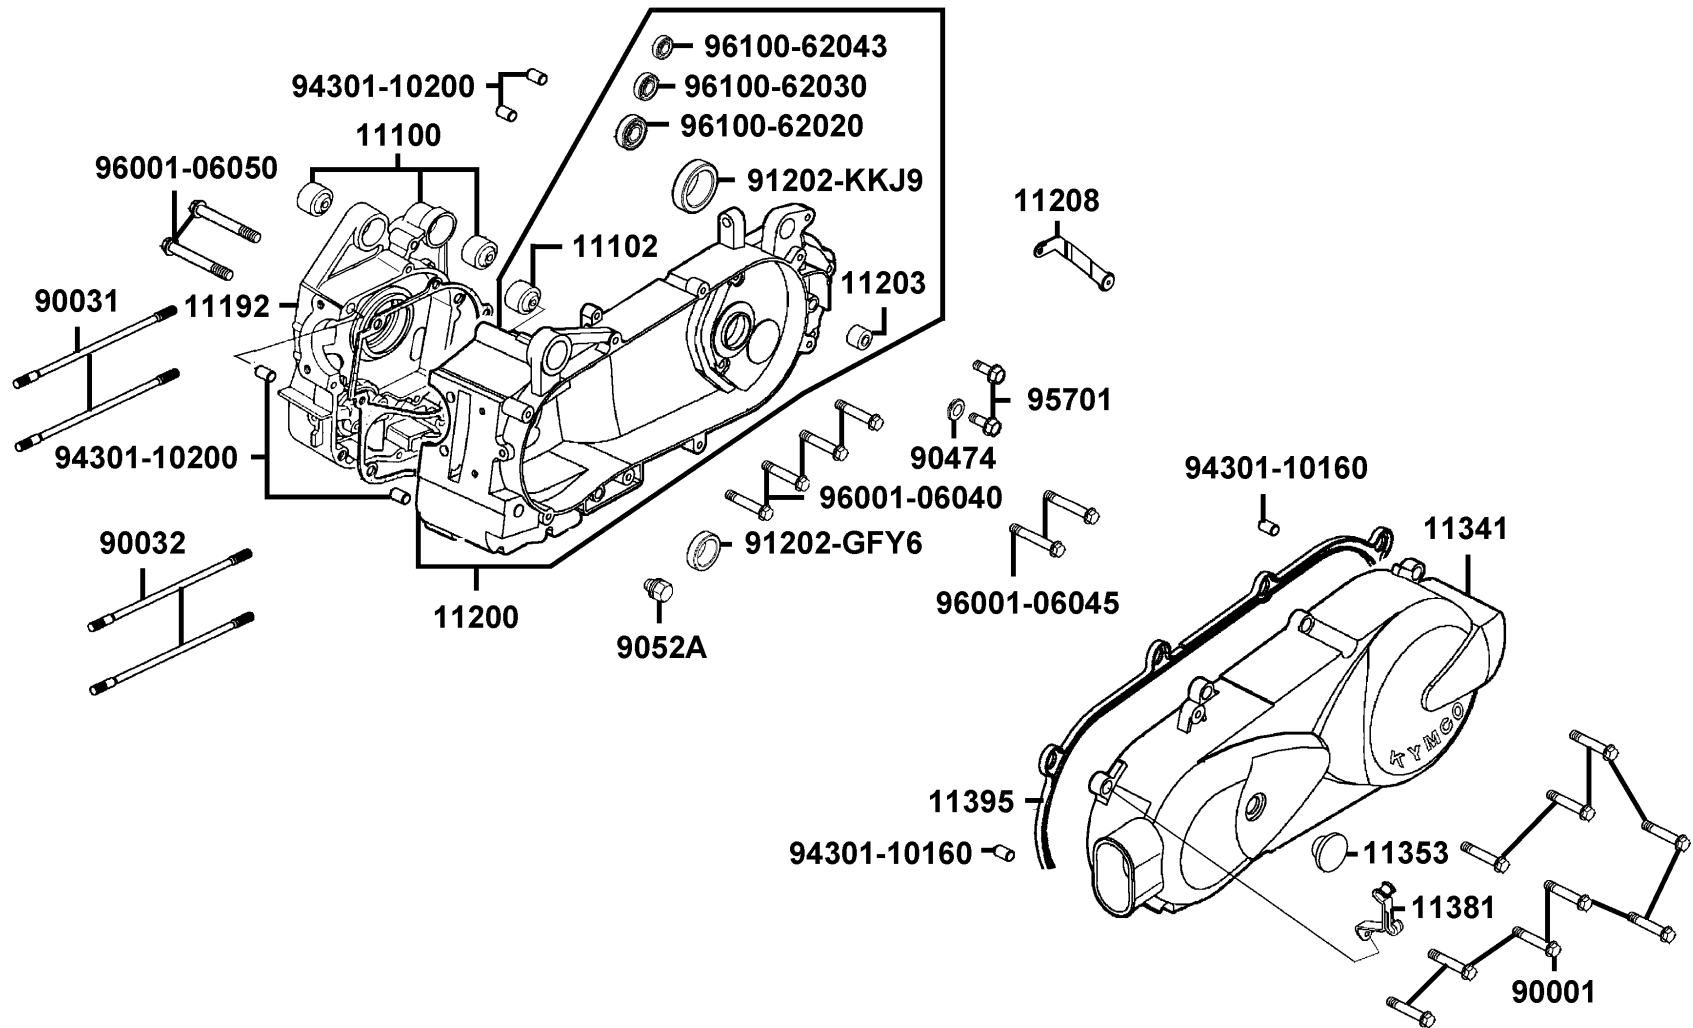

E01

Crank Case

Sales mark	Ref no	Part no	Description	Reg description	Regd no	E01
	11100	11100-LCD4-C00	CRANK CASE COMP RIGHT	CRANK CASE COMP RIGHT	1	
	11102	11102-1G87-C00	RUB BUSH ENG HANGER	RUB BUSH ENG HANGER	1	
	11192	11192-KUDU-C10	GASKET CRANK CASE @ A	GASKET CRANK CASE @ A	1	
	11200	11200-KKD9-C00	CRANK CASE COMP L	CRANK CASE COMP L	1	
	11203	11203-GGC7-W10	UNDER RUBBER BUSH REAR CUSHION	UNDER RUBBER BUSH REAR CUSHION	1	
	11208	11208-LGR5-E10	STAY B RR FENDER	STAY B RR FENDER	1	
**	11341	11341-KEC4-900	COVER LEFT	COVER LEFT	1	
	11353	11353-LEA6-C00	RUBBER PLUG L COVER KICK	RUBBER PLUG L COVER KICK	1	
	11381	11381-KUDU-C00	CLAMPER THROTTLE CABLE	CLAMPER THROTTLE CABLE	1	
	11395	11395-KKD7-C10	GASKET L COVER @A	GASKET L COVER @A	1	
	90001	90001-GBHB-C11	BOLT FLANGE SHF 6*40	BOLT FLANGE SHF 6*40	1	
	90031	90031-KUDU-C00	BOLT A STUD 8*200.5	BOLT A STUD 8*200.5	1	
	90032	90032-KUDU-C00	BOLT B STUD 8*208.5	BOLT B STUD 8*208.5	1	
	90474	90474-3C33-C00	WASHER 8MM(T*2)	WASHER 8MM(T*2)	1	
	9052A	9052A-GFY6-C00	BOLT ASSY DRAIN PLUG	BOLT ASSY DRAIN PLUG	1	
	91202-GFY6	91202-GFY6-C00	OIL SEAL 19.8*30*5	OIL SEAL 19.8*30*5	1	
	91202-KKJ9	91202-KKJ9-C00	OIL SEAL 20*32*6	OIL SEAL 20*32*6	1	
	94301-10160	94301-10160	DOWEL PIN 10*16	DOWEL PIN 10*16	4	
	94301-10200	94301-10200	DOWEL PIN 10*20	DOWEL PIN 10*20	2	
	95701	95701-08012-08	BOLT FLANGE 8*12	BOLT FLANGE 8*12	2	