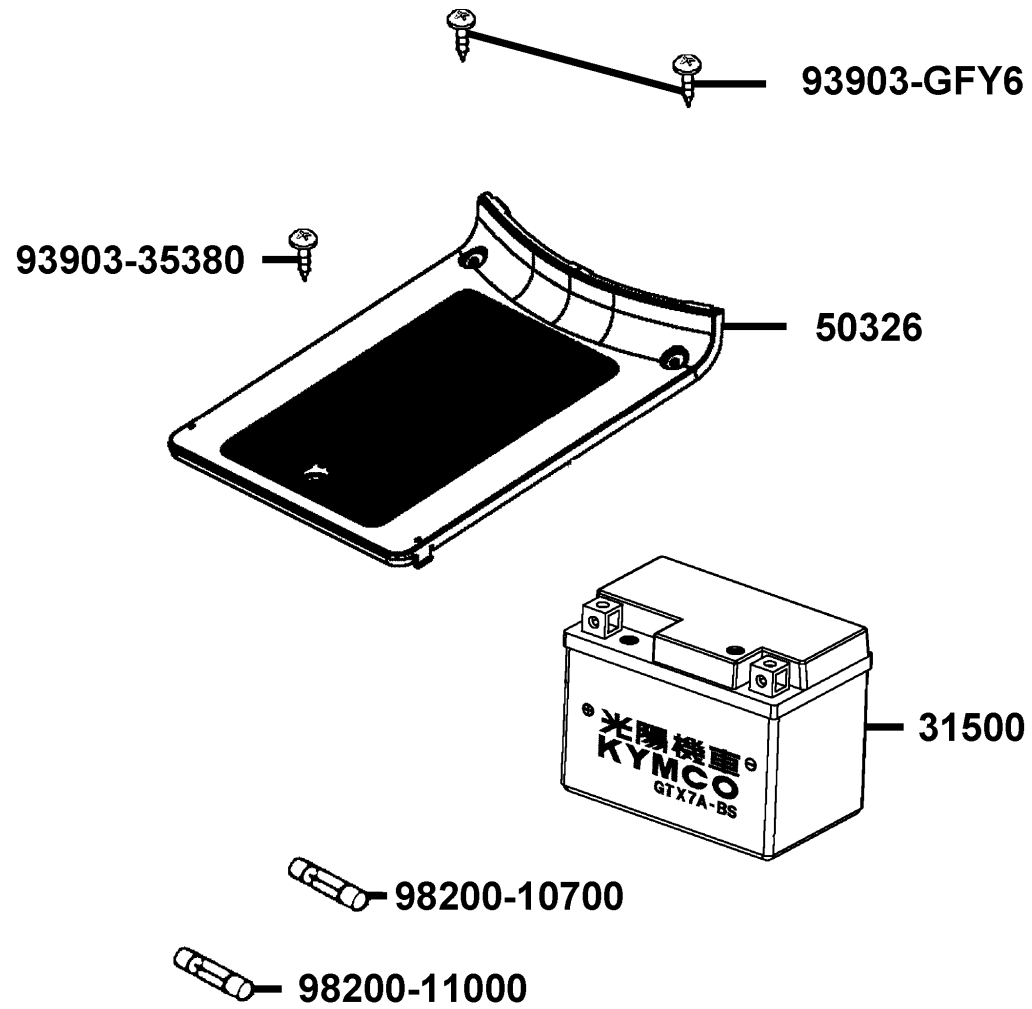

F11

Battery