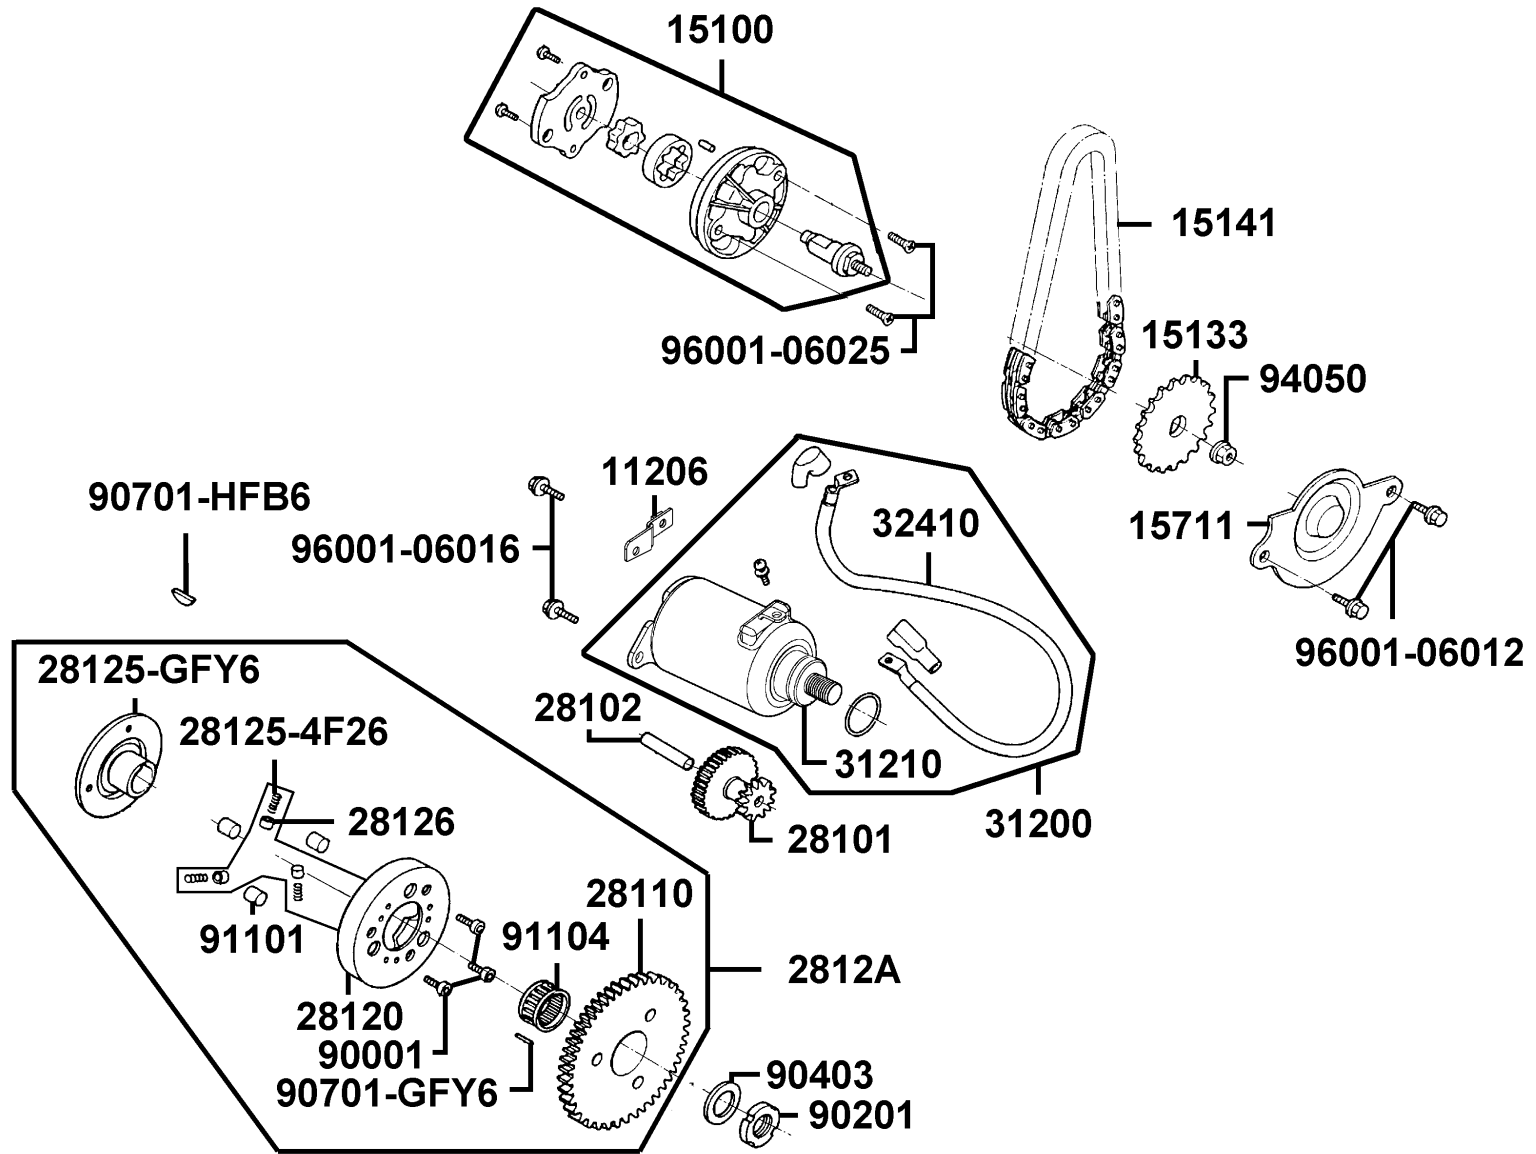

Starting Motor Oil Pump