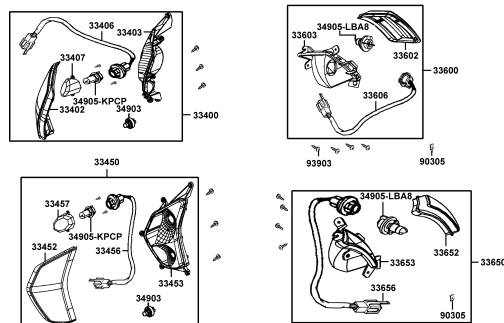

F13 Air Cleaner

F14 Exhaust Muffler

F15 Stand Kick Starter Arm

F16 Rear Cushion

F17 Front Winker

F18 Tail Light

CONTENTS - FRAME GROUP

F19 Wire Harness	F20 Frame Body	F21 Air Cleaner Two
<p>F22 Emblem Stripe</p>		

E01

Crank Case

Sales mark	Ref no	Part no	Description	Reg description	Regd no	E01
	11100	11100-LCD4-C00	CRANK CASE COMP RIGHT	CRANK CASE COMP RIGHT	1	
	11102	11102-1G87-C00	RUB BUSH ENG HANGER	RUB BUSH ENG HANGER	1	
	11192	11192-KUDU-C10	GASKET CRANK CASE @ A	GASKET CRANK CASE @ A	1	
	11200	11200-KKD9-C00	CRANK CASE COMP L	CRANK CASE COMP L	1	
	11203	11203-GGC7-W10	UNDER RUBBER BUSH REAR CUSHION	UNDER RUBBER BUSH REAR CUSHION	1	
	11208	11208-LGR5-E10	STAY B RR FENDER	STAY B RR FENDER	1	
**	11341	11341-KEC4-900	COVER LEFT	COVER LEFT	1	
	11353	11353-LEA6-C00	RUBBER PLUG L COVER KICK	RUBBER PLUG L COVER KICK	1	
	11381	11381-KUDU-C00	CLAMPER THROTTLE CABLE	CLAMPER THROTTLE CABLE	1	
	11395	11395-KKD7-C10	GASKET L COVER @A	GASKET L COVER @A	1	
	90001	90001-GBHB-C11	BOLT FLANGE SHF 6*40	BOLT FLANGE SHF 6*40	1	
	90031	90031-KUDU-C00	BOLT A STUD 8*200.5	BOLT A STUD 8*200.5	1	
	90032	90032-KUDU-C00	BOLT B STUD 8*208.5	BOLT B STUD 8*208.5	1	
	90474	90474-3C33-C00	WASHER 8MM(T*2)	WASHER 8MM(T*2)	1	
	9052A	9052A-GFY6-C00	BOLT ASSY DRAIN PLUG	BOLT ASSY DRAIN PLUG	1	
	91202-GFY6	91202-GFY6-C00	OIL SEAL 19.8*30*5	OIL SEAL 19.8*30*5	1	
	91202-KKJ9	91202-KKJ9-C00	OIL SEAL 20*32*6	OIL SEAL 20*32*6	1	
	94301-10160	94301-10160	DOWEL PIN 10*16	DOWEL PIN 10*16	4	
	94301-10200	94301-10200	DOWEL PIN 10*20	DOWEL PIN 10*20	2	
	95701	95701-08012-08	BOLT FLANGE 8*12	BOLT FLANGE 8*12	2	