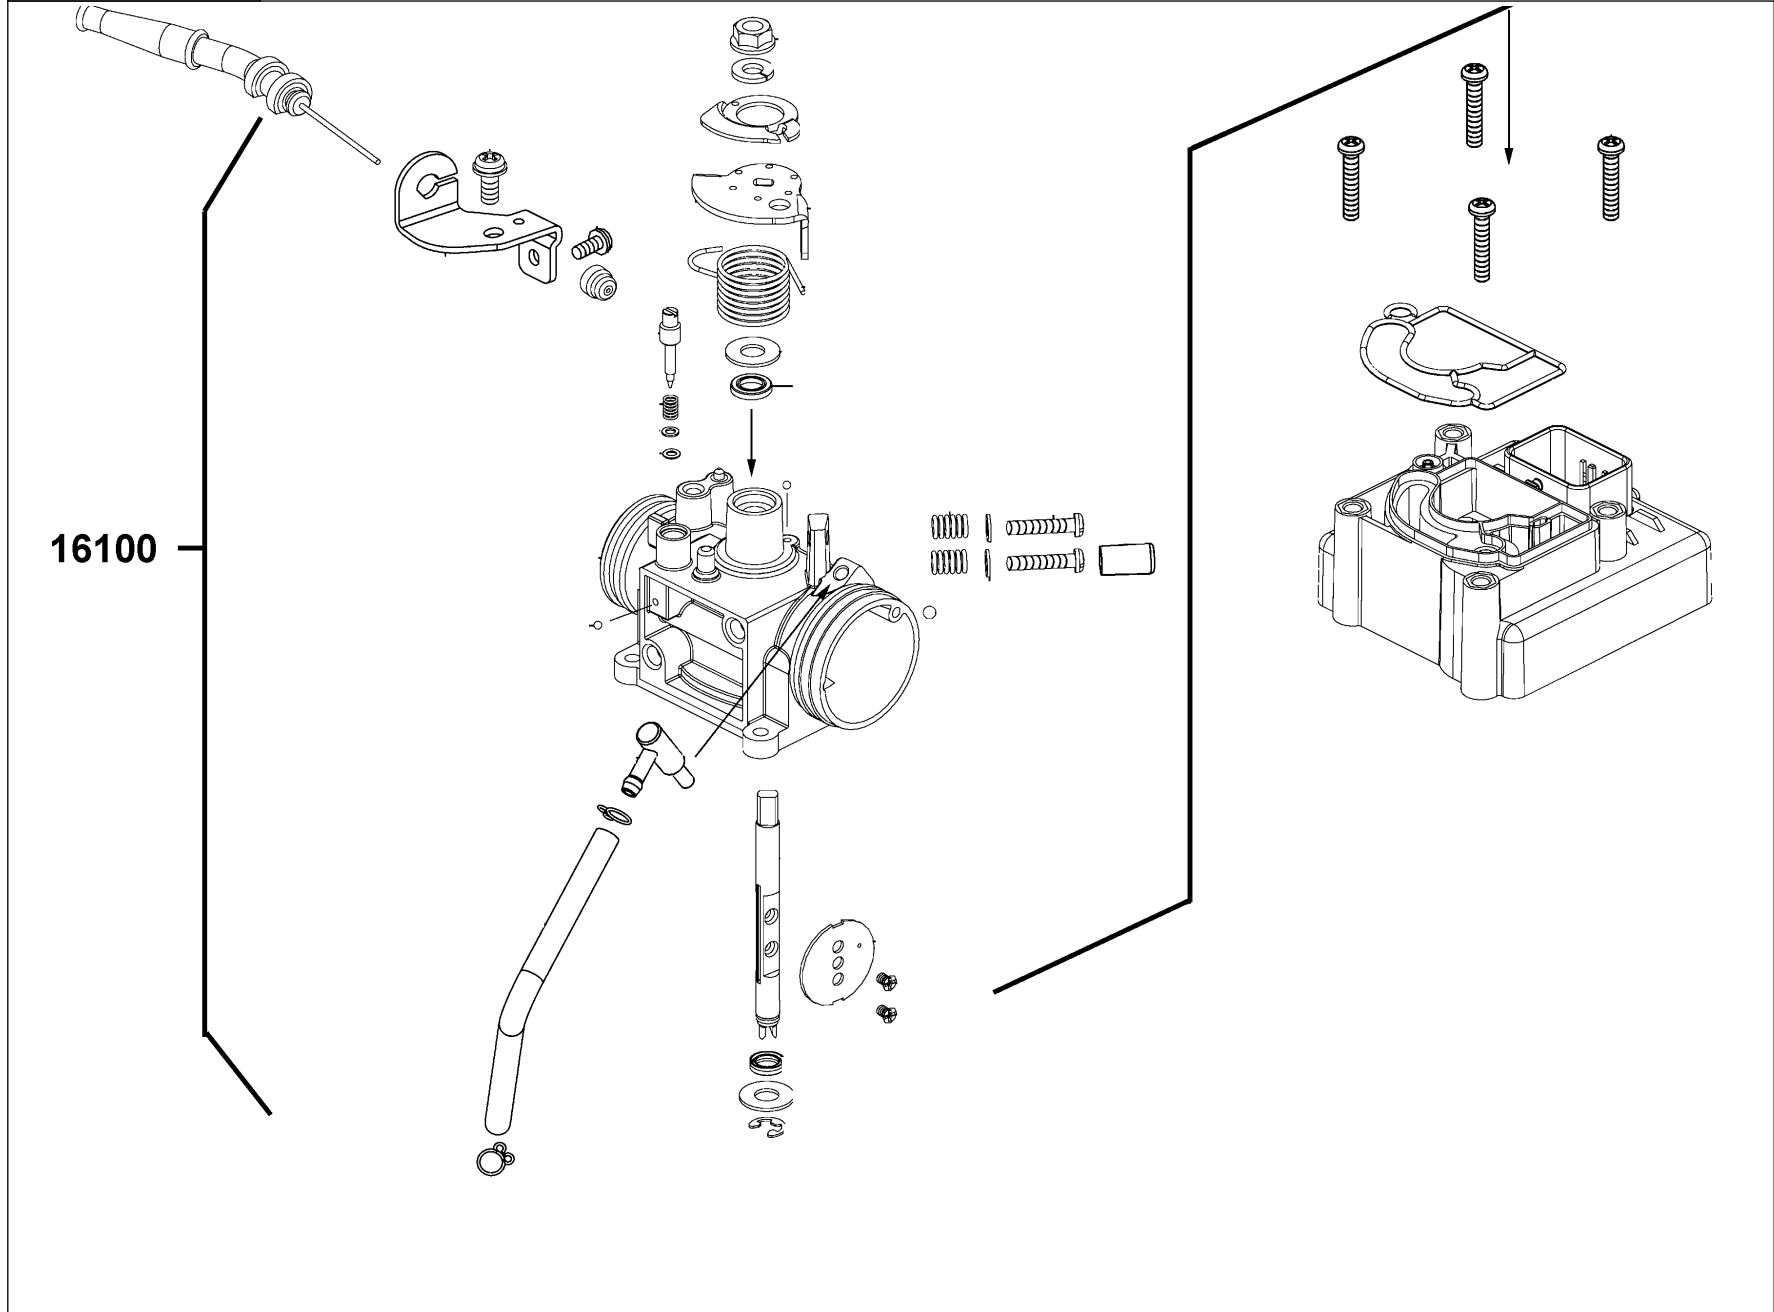

E09

Carburetor

Sales mark	Ref no	Part no	Description	Reg description	Regd no	E09
	16100	16100-LGS6-E10	THROTTLE BODY ASSY	THROTTLE BODY ASSY	1	

F01

Head Light

Sales mark	Ref no	Part no	Description	Reg description	Regd no	F01
	33100	33100-LGR5-E10	LIGHT ASSY HEAD	LIGHT ASSY HEAD	1	
	33108	33108-LGR5-E10	SOCKET COMP FR COMB	SOCKET COMP FR COMB	1	
	34901	34901-LDC8-E10	BULB HEAD LIGHT	BULB HEAD LIGHT	1	
	93903	93903-25220	SCREW TAPPING 5*12	SCREW TAPPING 5*12	4	