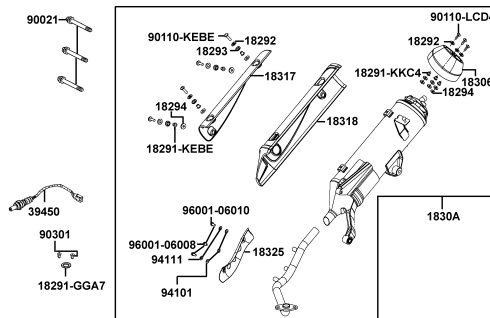

F14 Exhaust Muffler