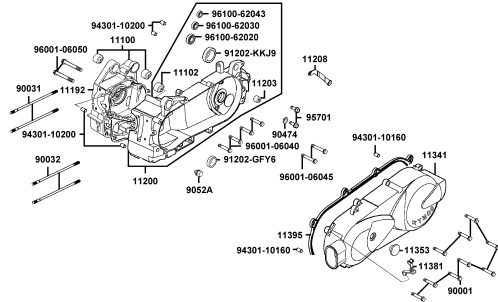

CONTENTS - ENGINE GROUP

E01 Crank Case