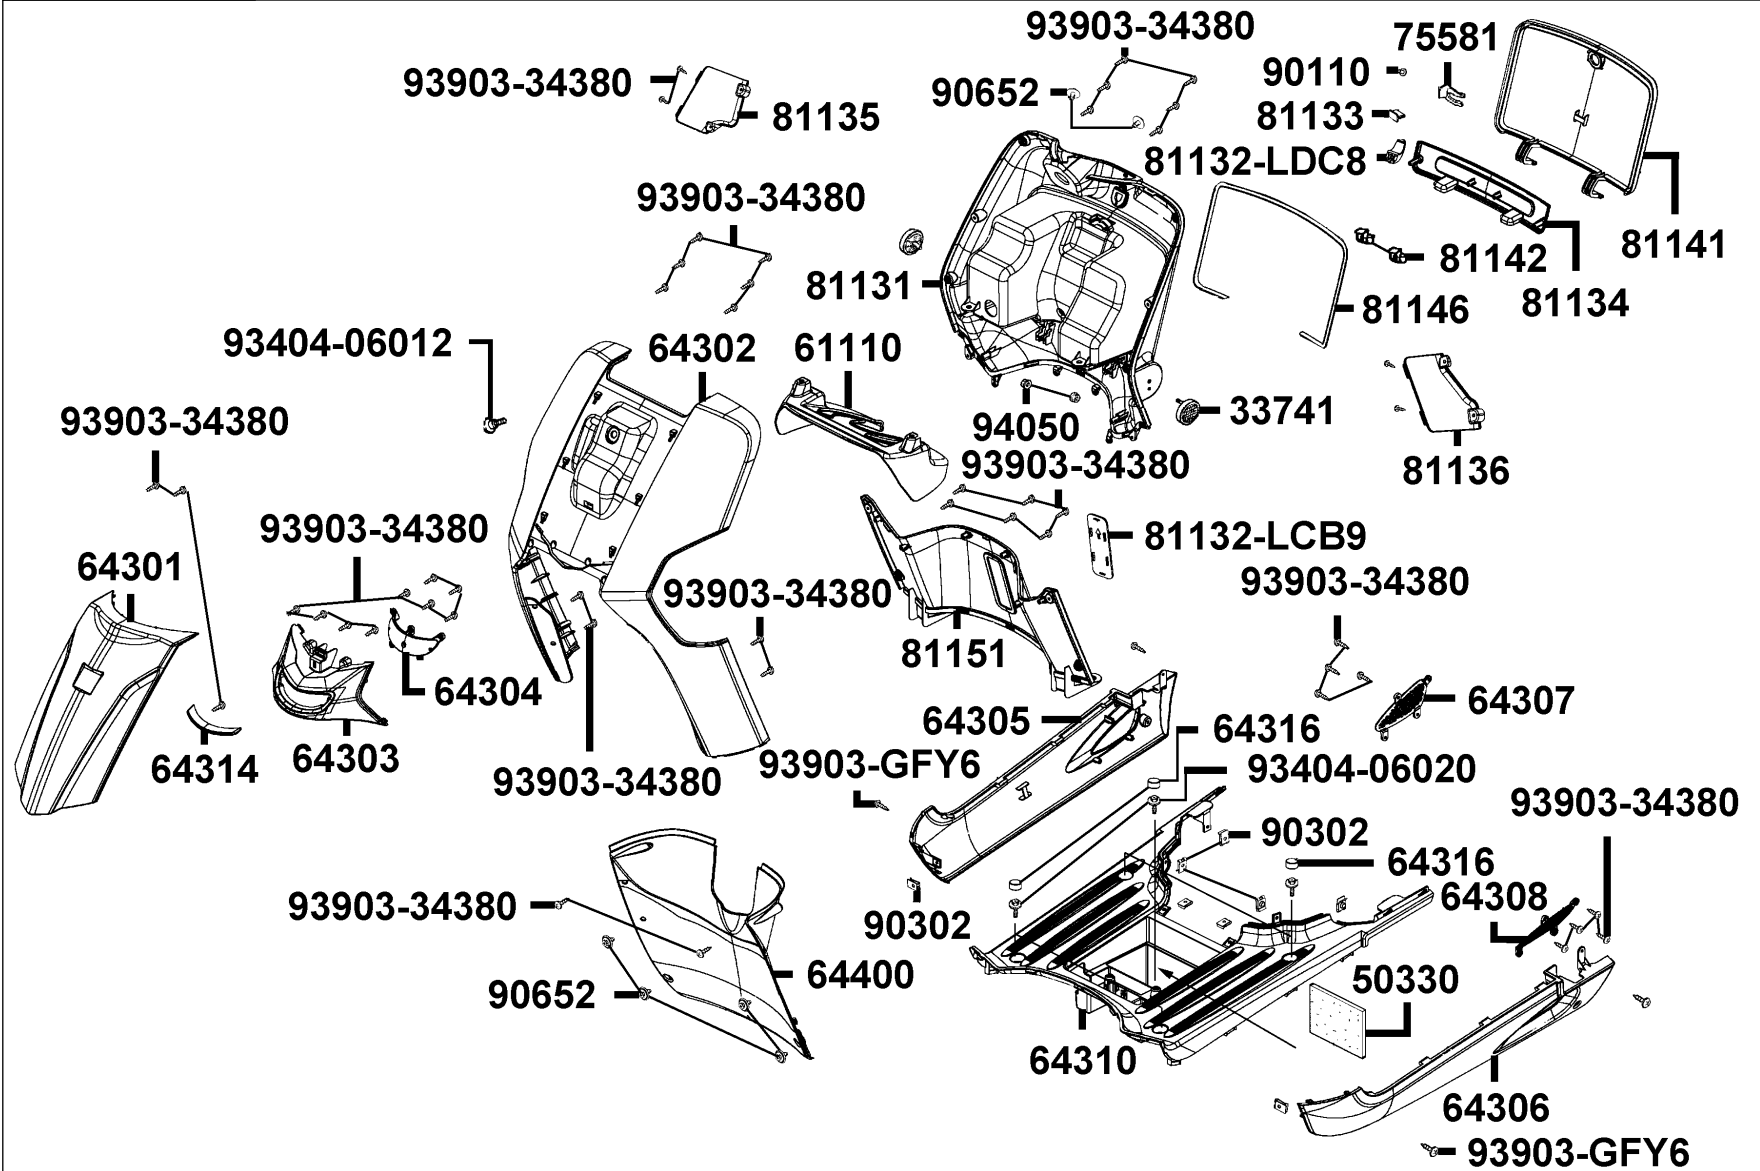

F05

Front Cover Front Fender