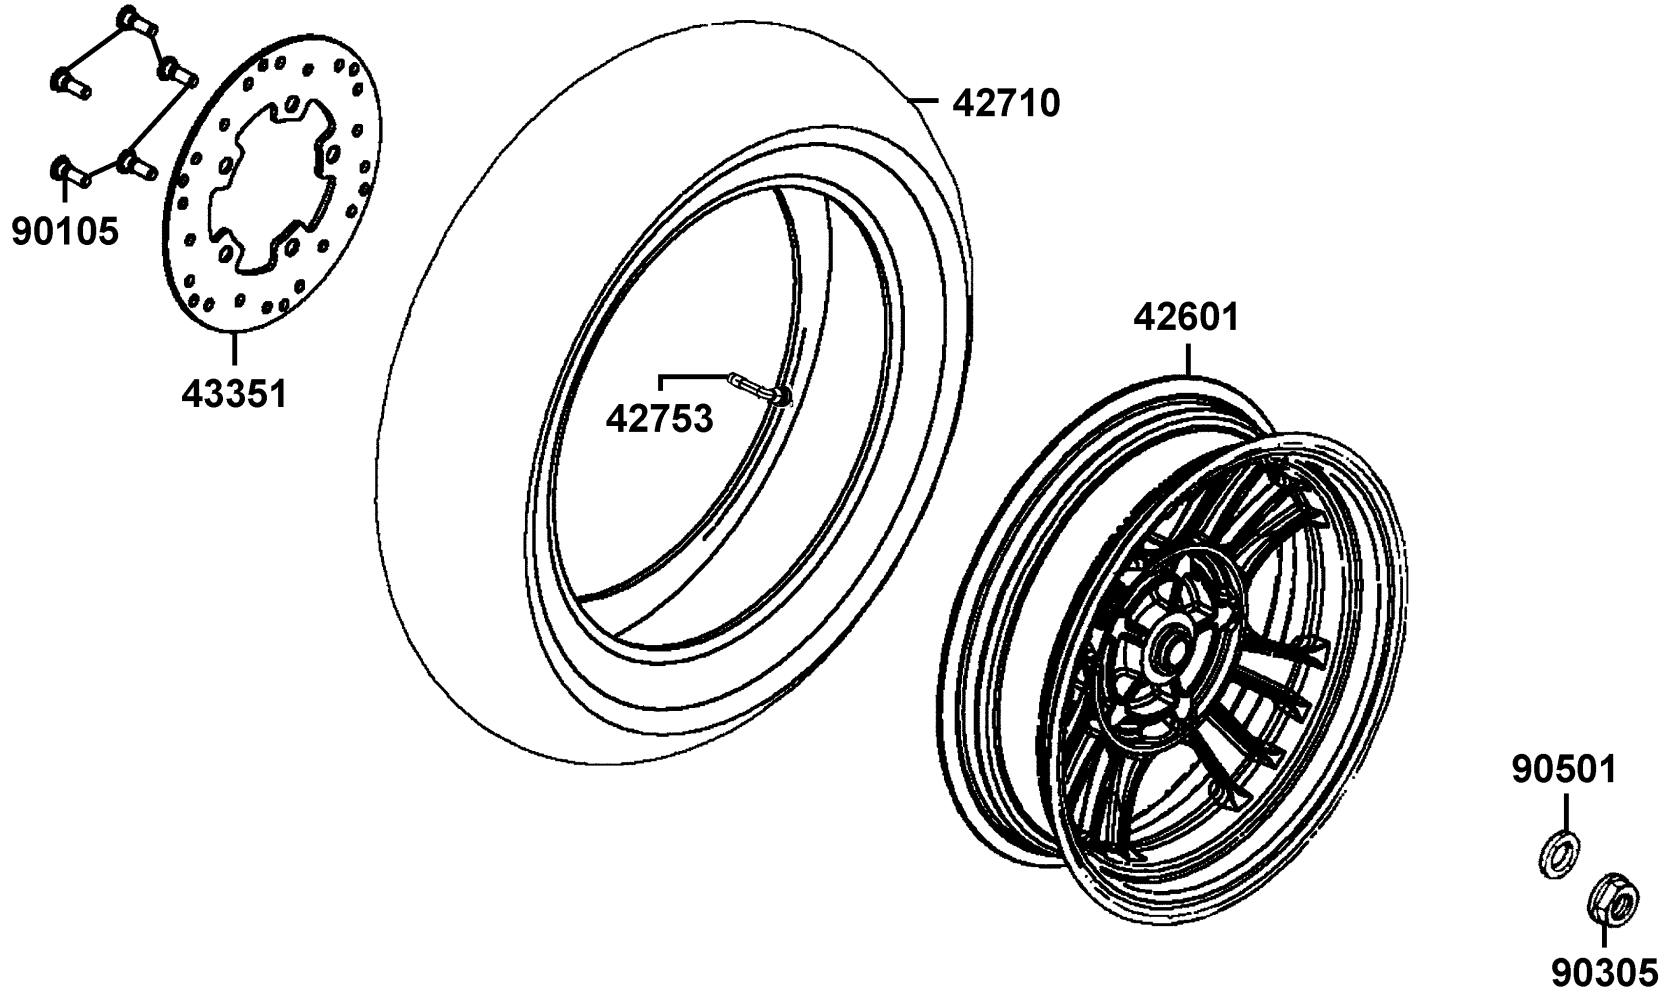

F08

Rear Wheel