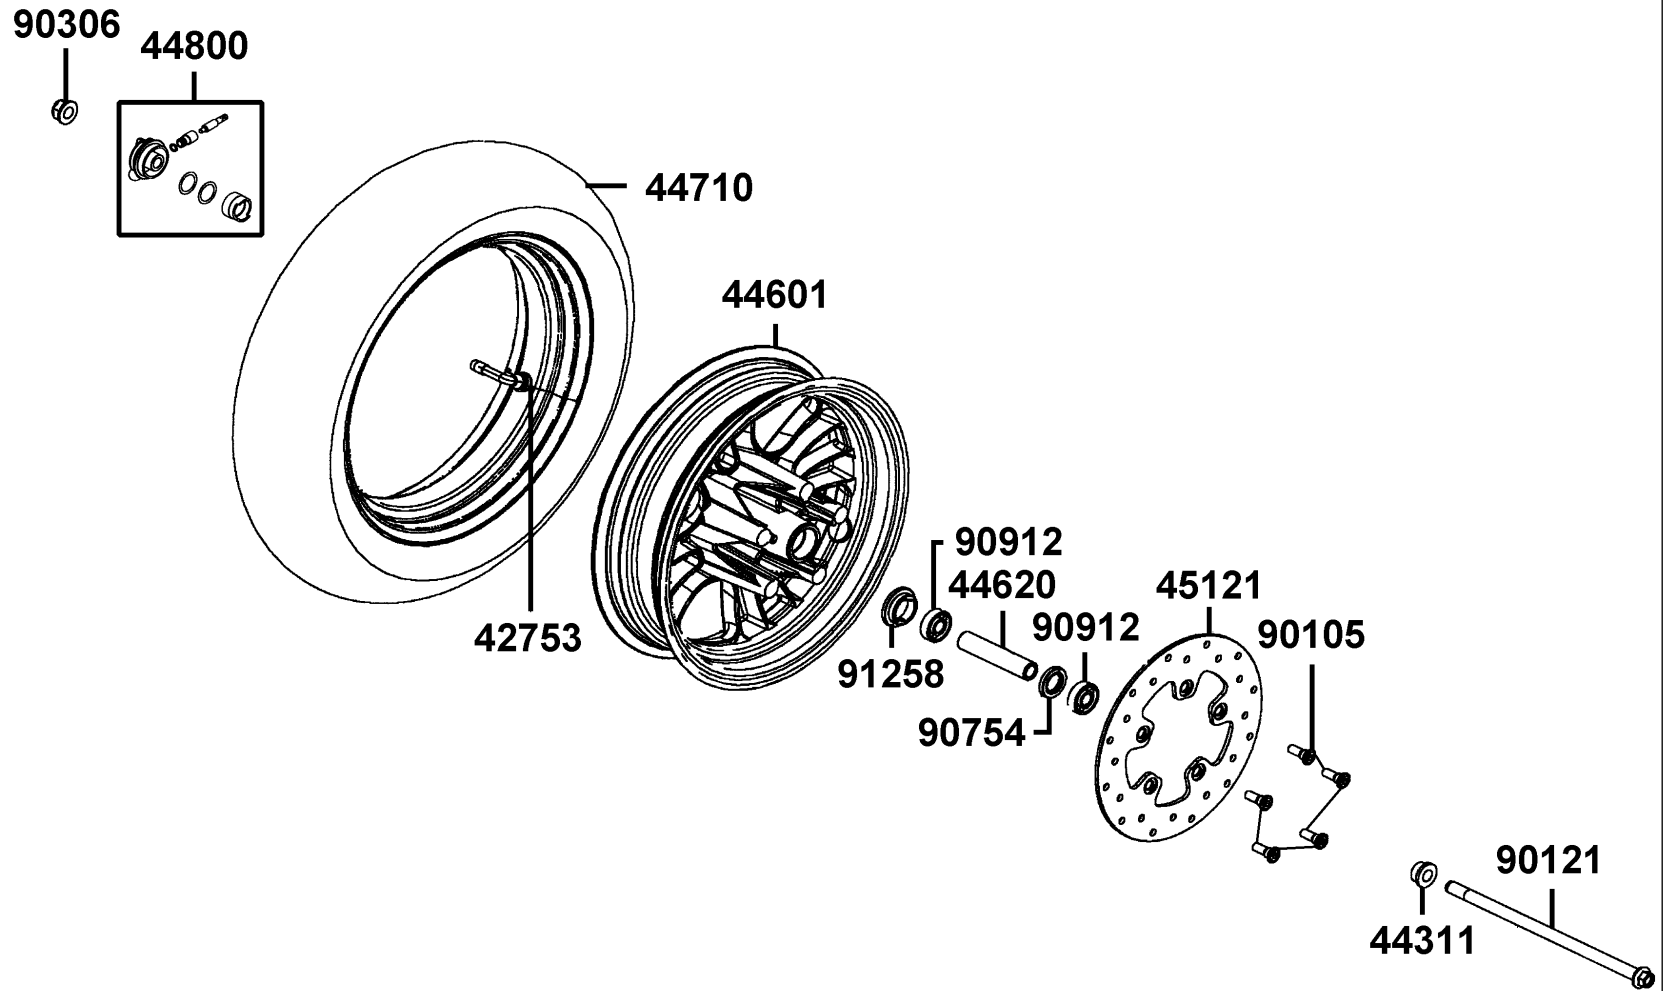

F07

Front Wheel