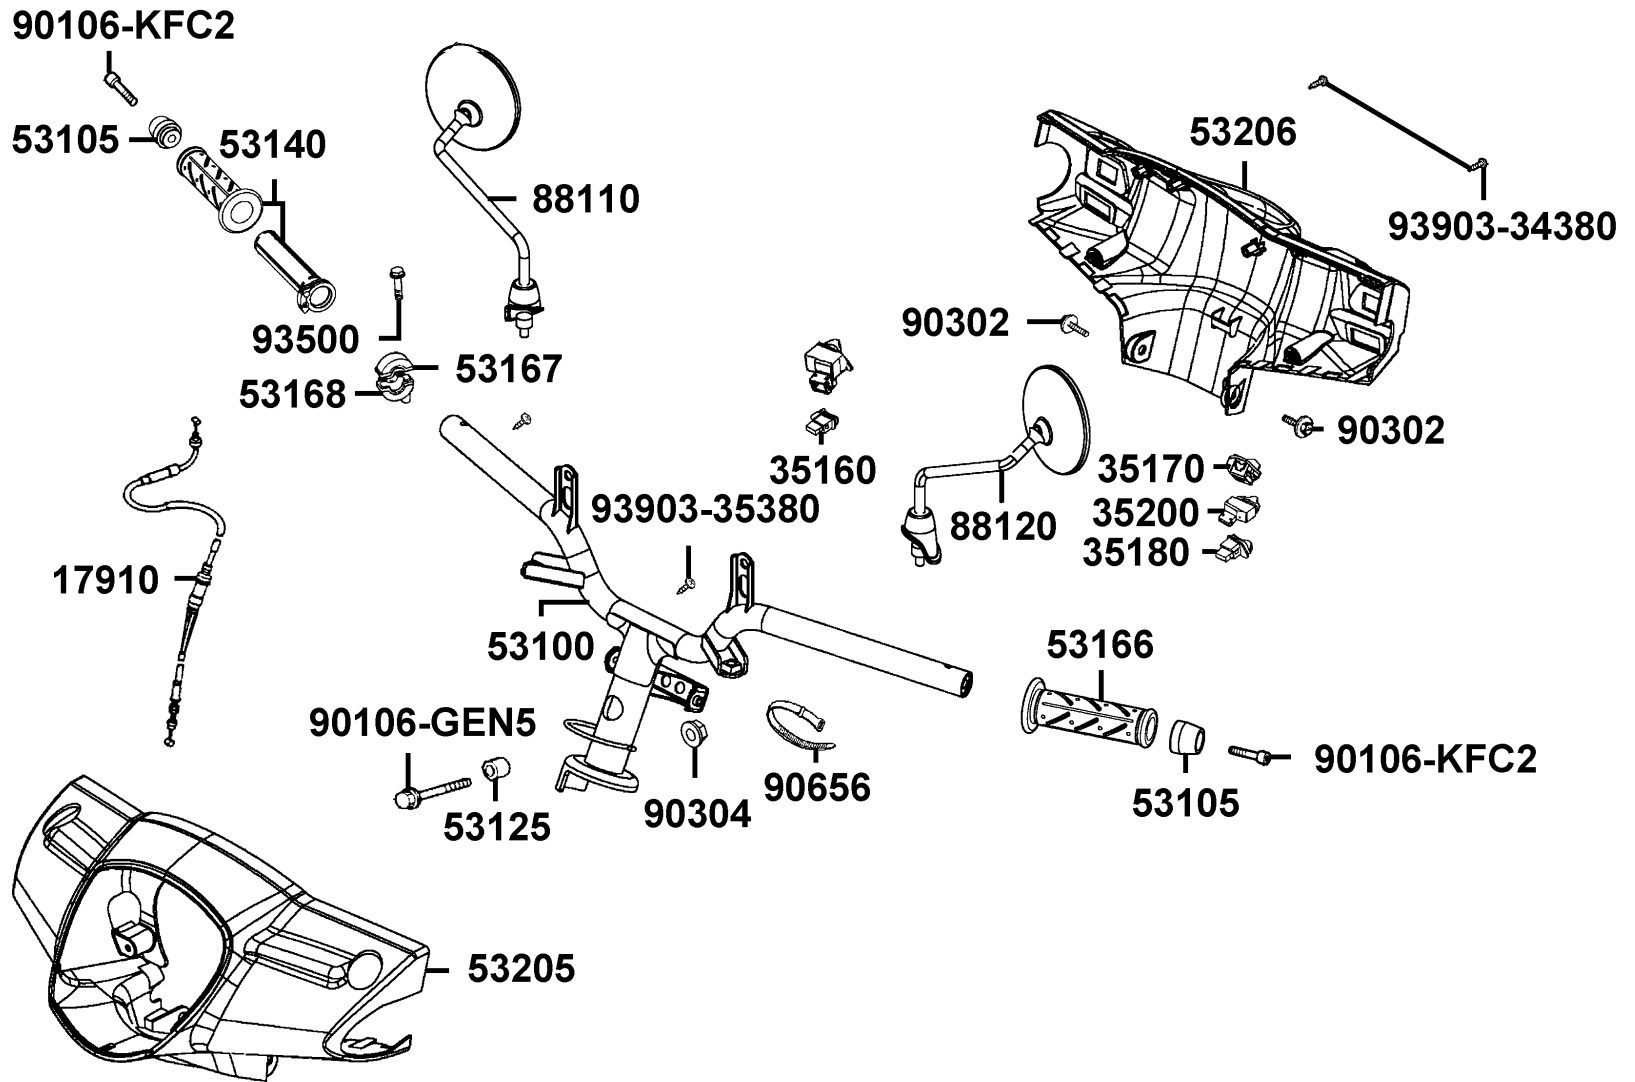

F03

Handle Steering Handle Cover