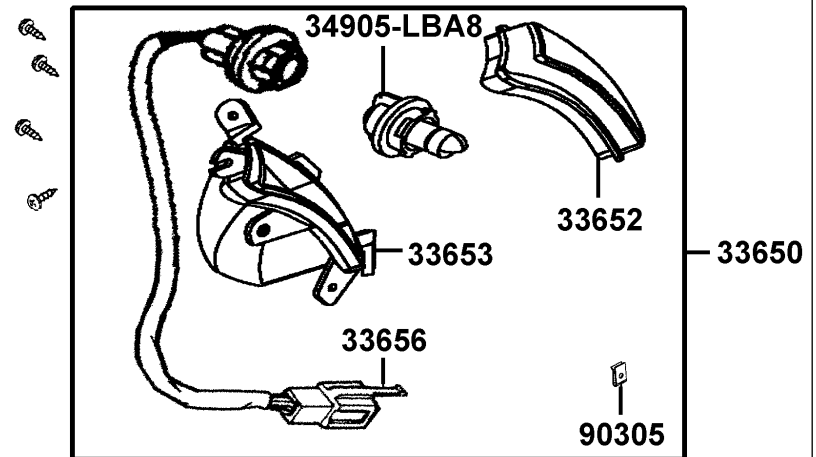

F17

Front Winker