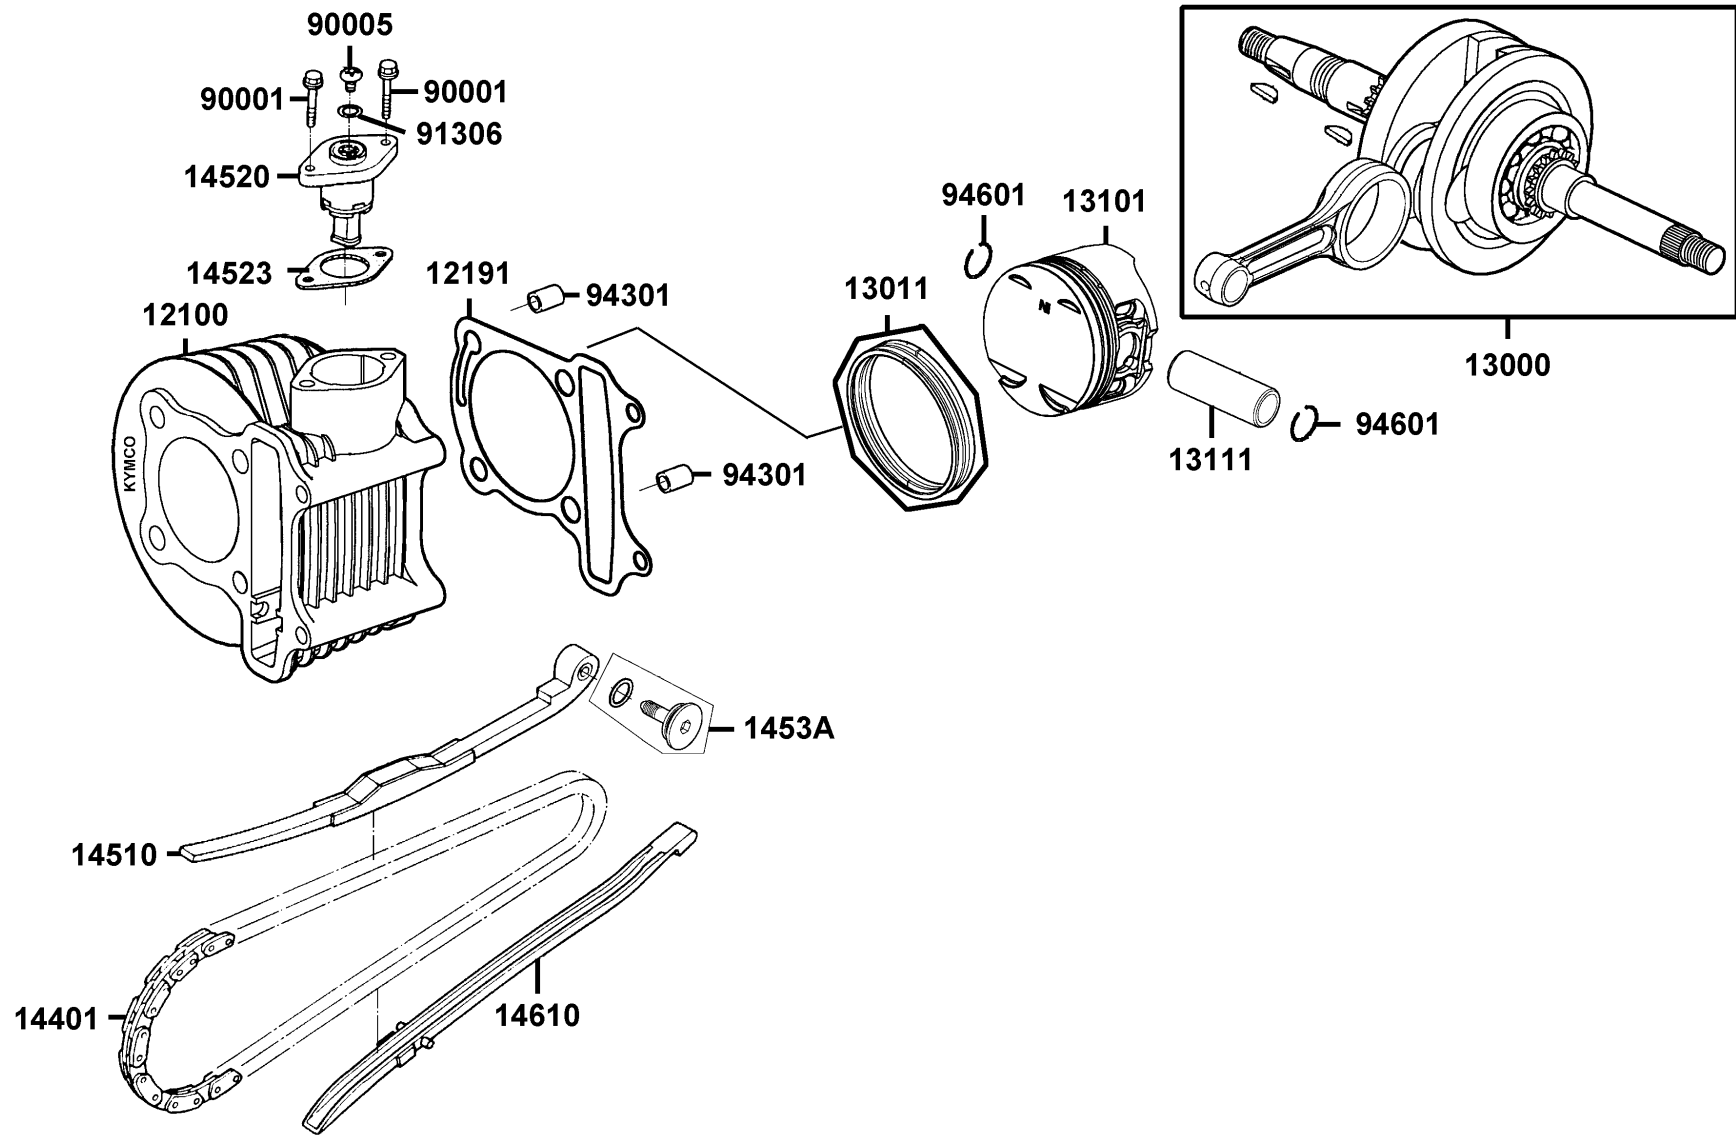

E03

Piston Crankshaft