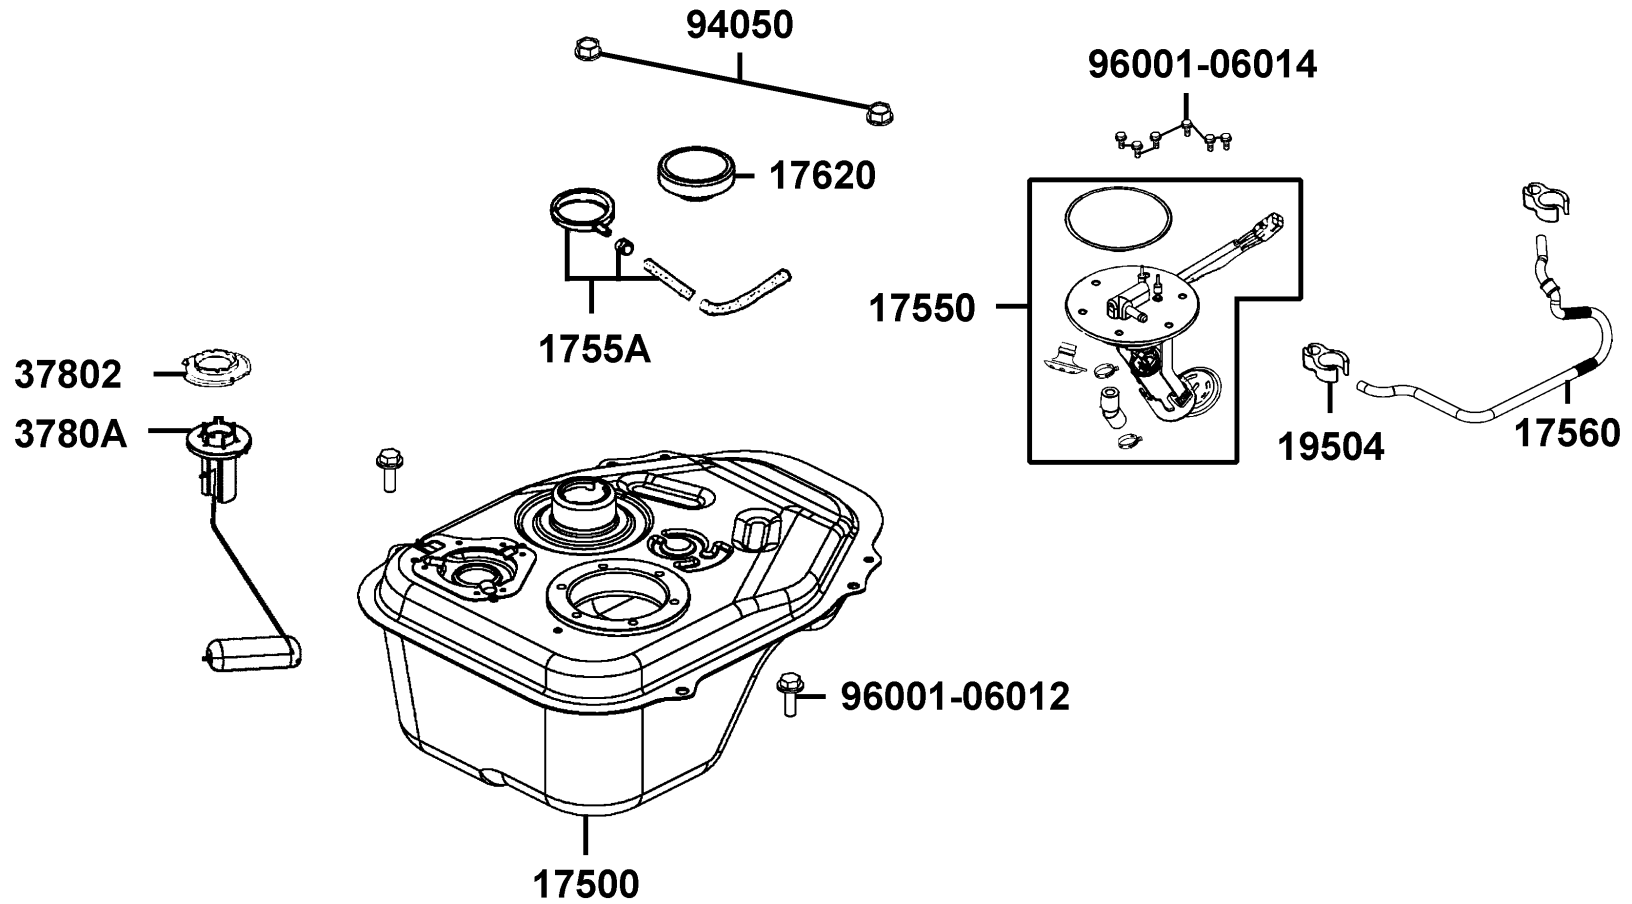

F10

Fuel Tank