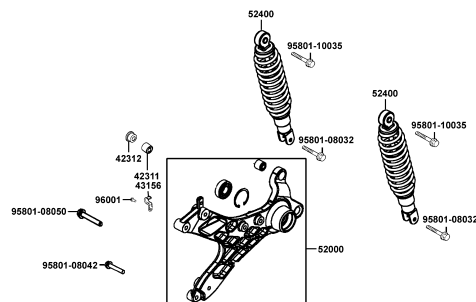

F16 Rear Cushion