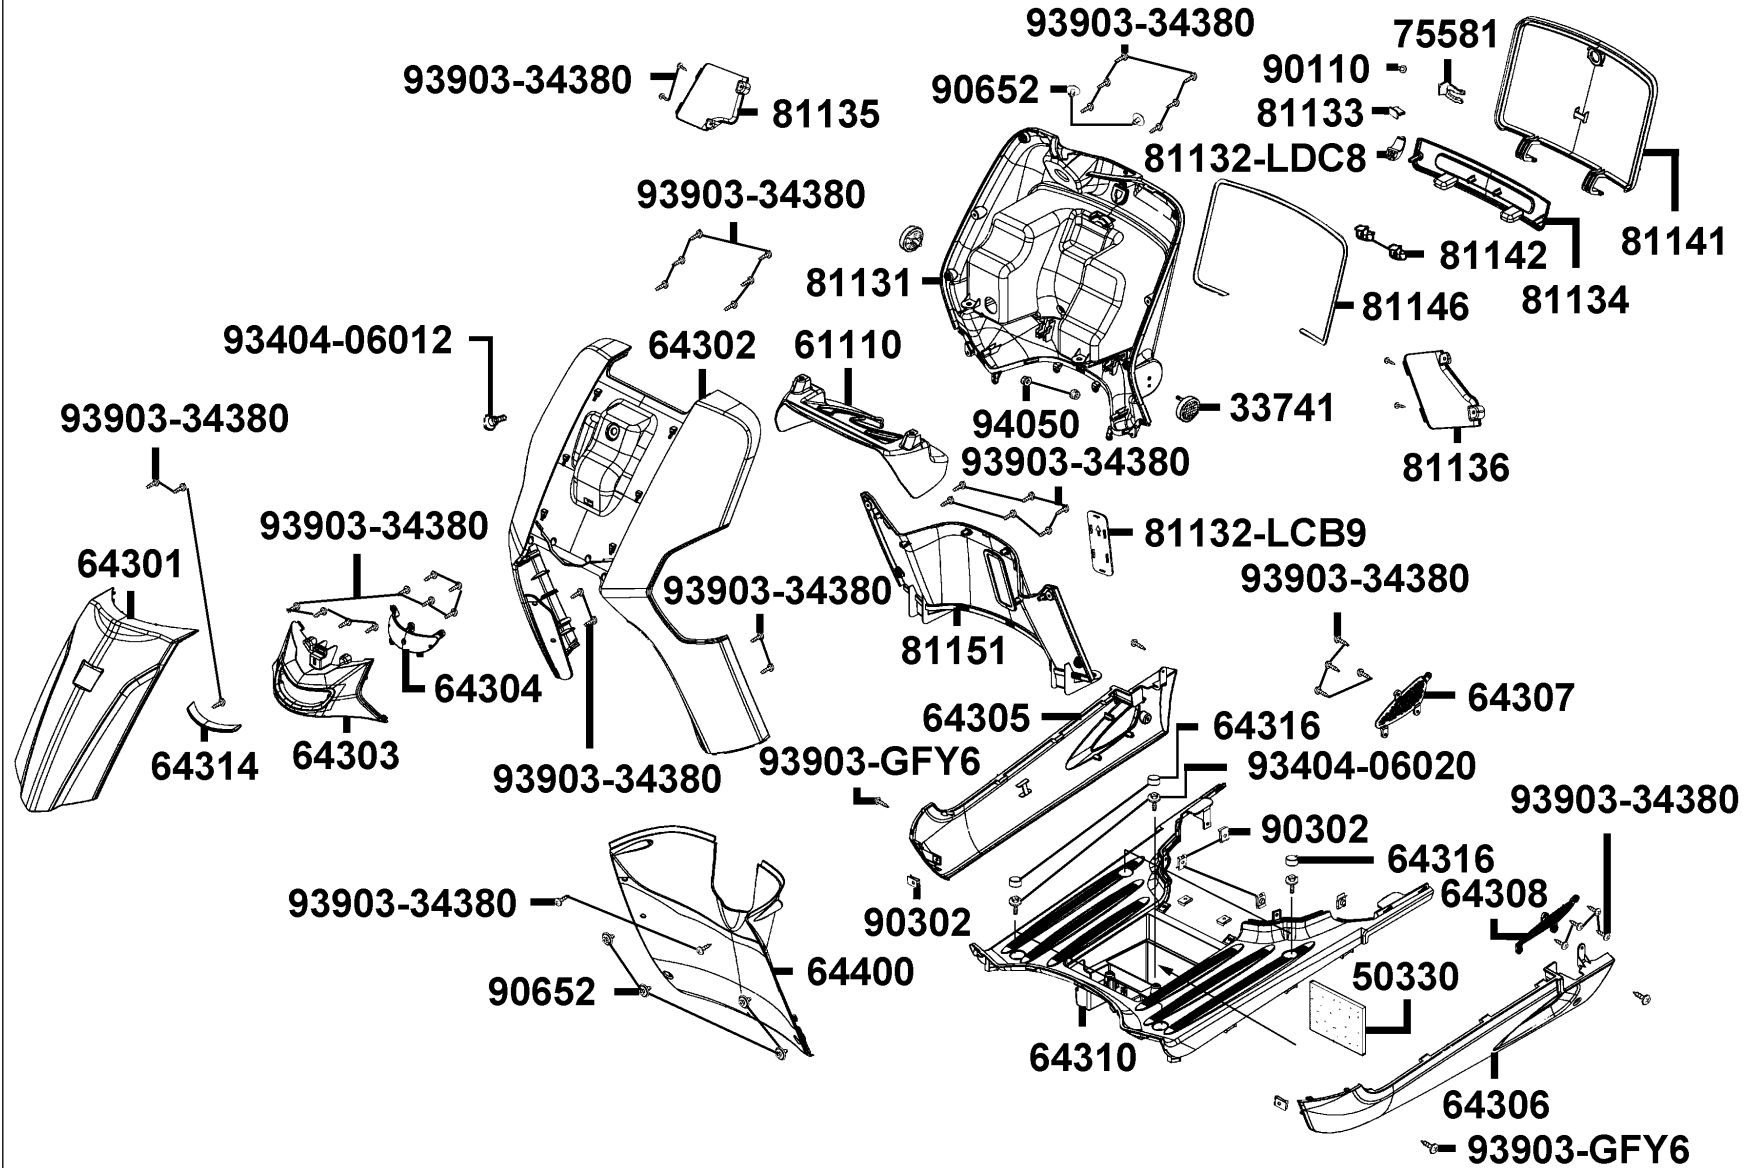

F05

Front Cover Front Fender