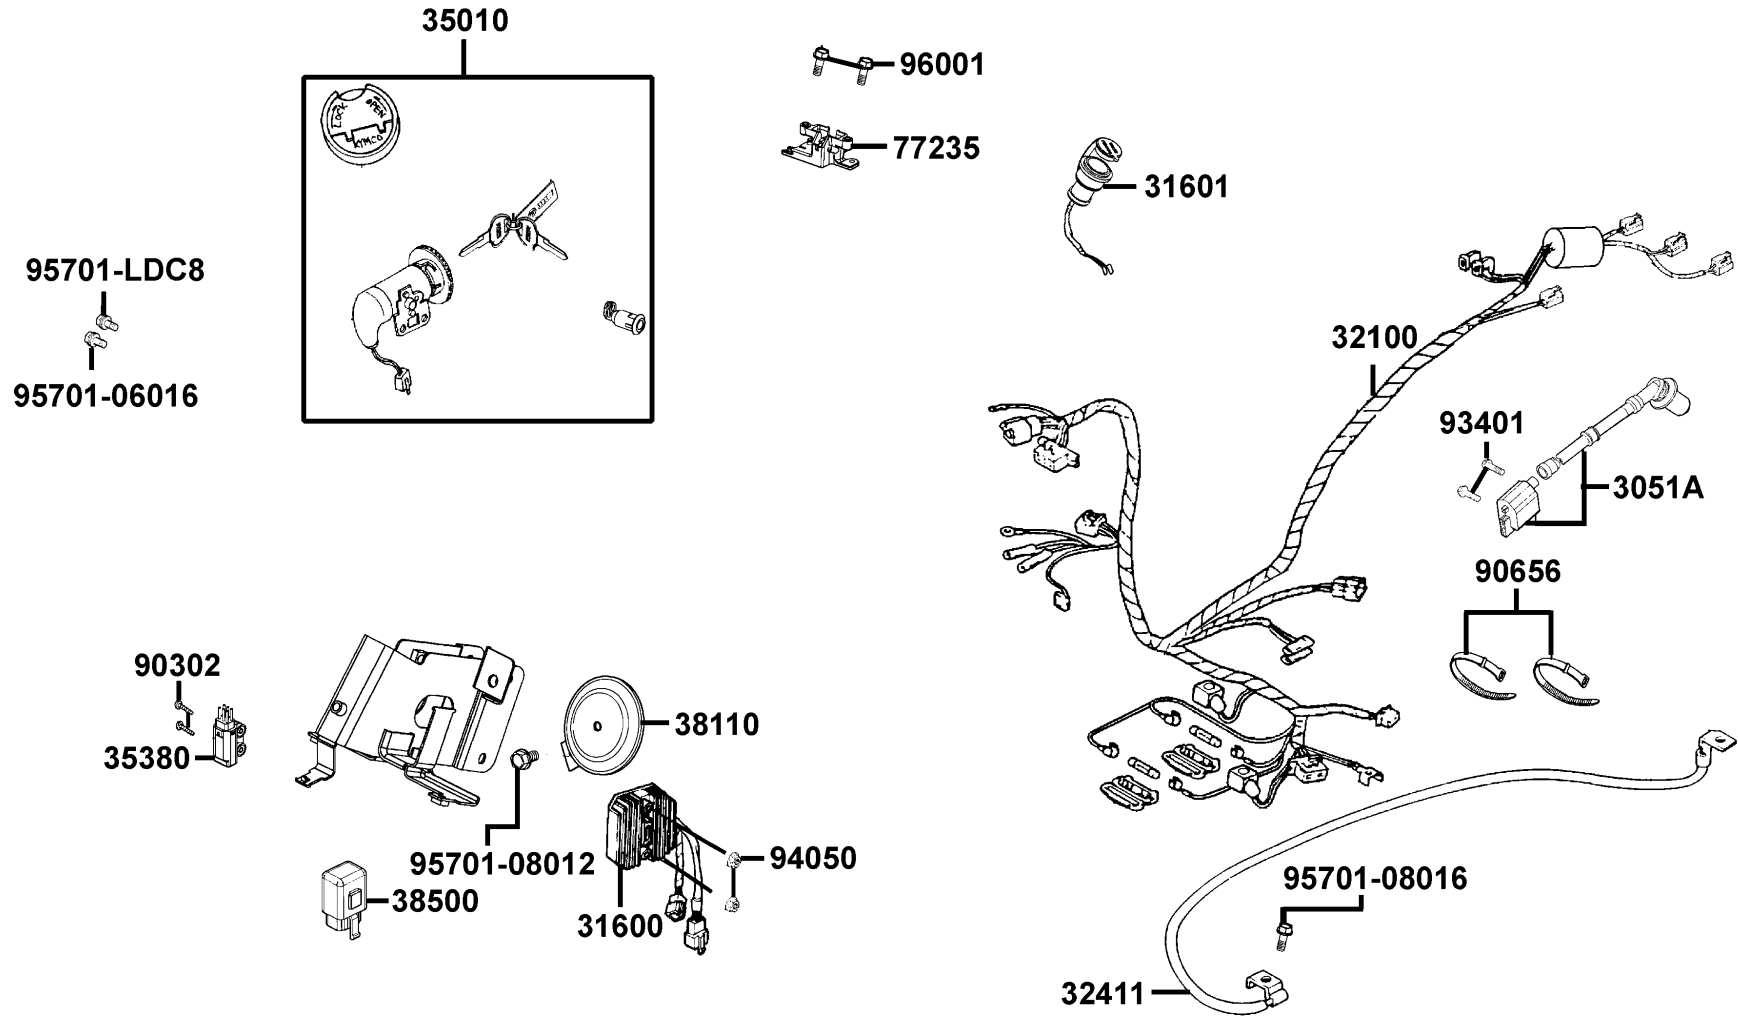

F19

Wire Harness