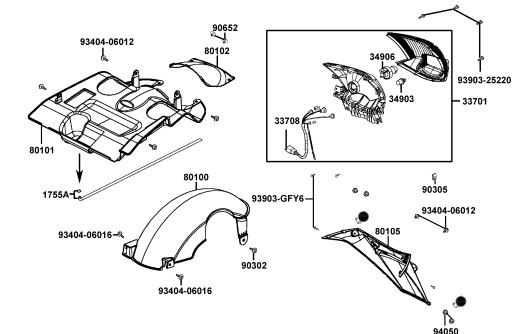

F18 Tail Light