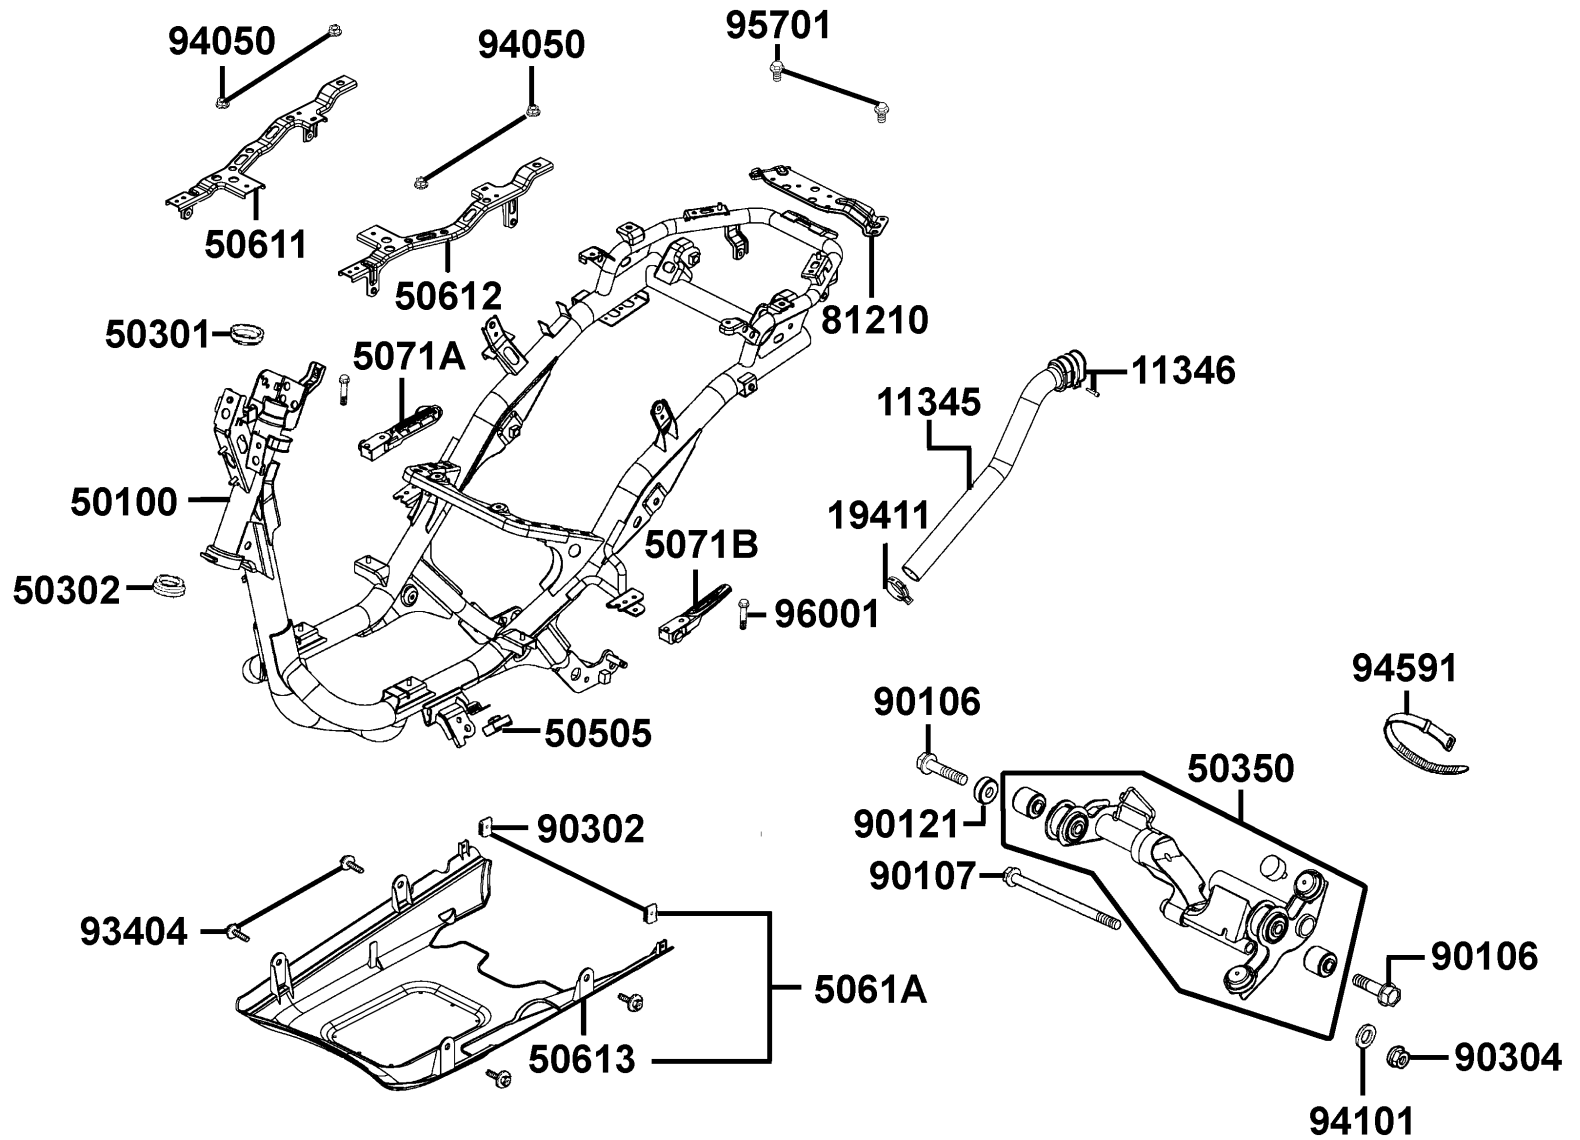

F20

Frame Body