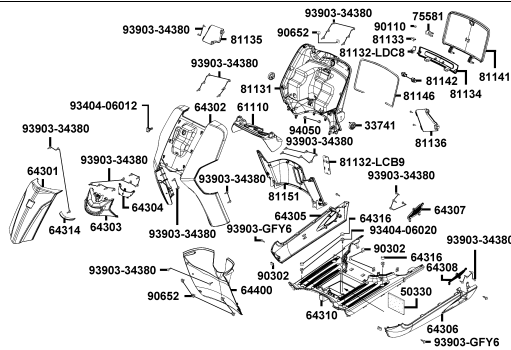

E08 Transmission

E09 Carburetor

CONTENTS - FRAME GROUP

F01 Head Light

F02 Speedometer

F03 Handle Steering Handle Cover

F04 Brake Master Cylinder

F05 Front Cover Front Fender