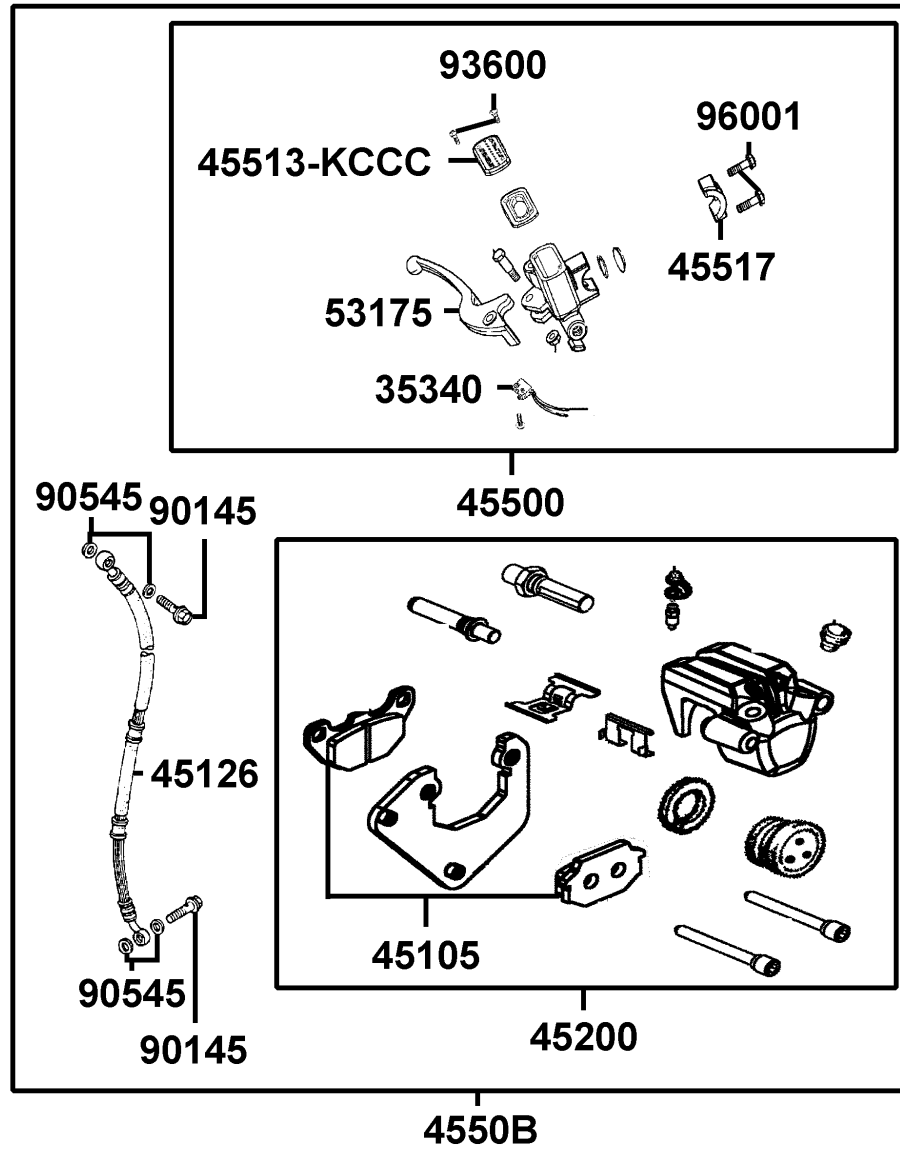

F04

Brake Master Cylinder