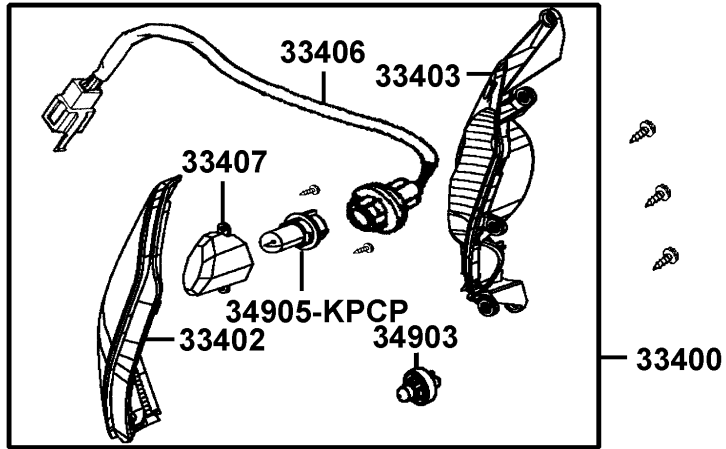

F17

Front Winker