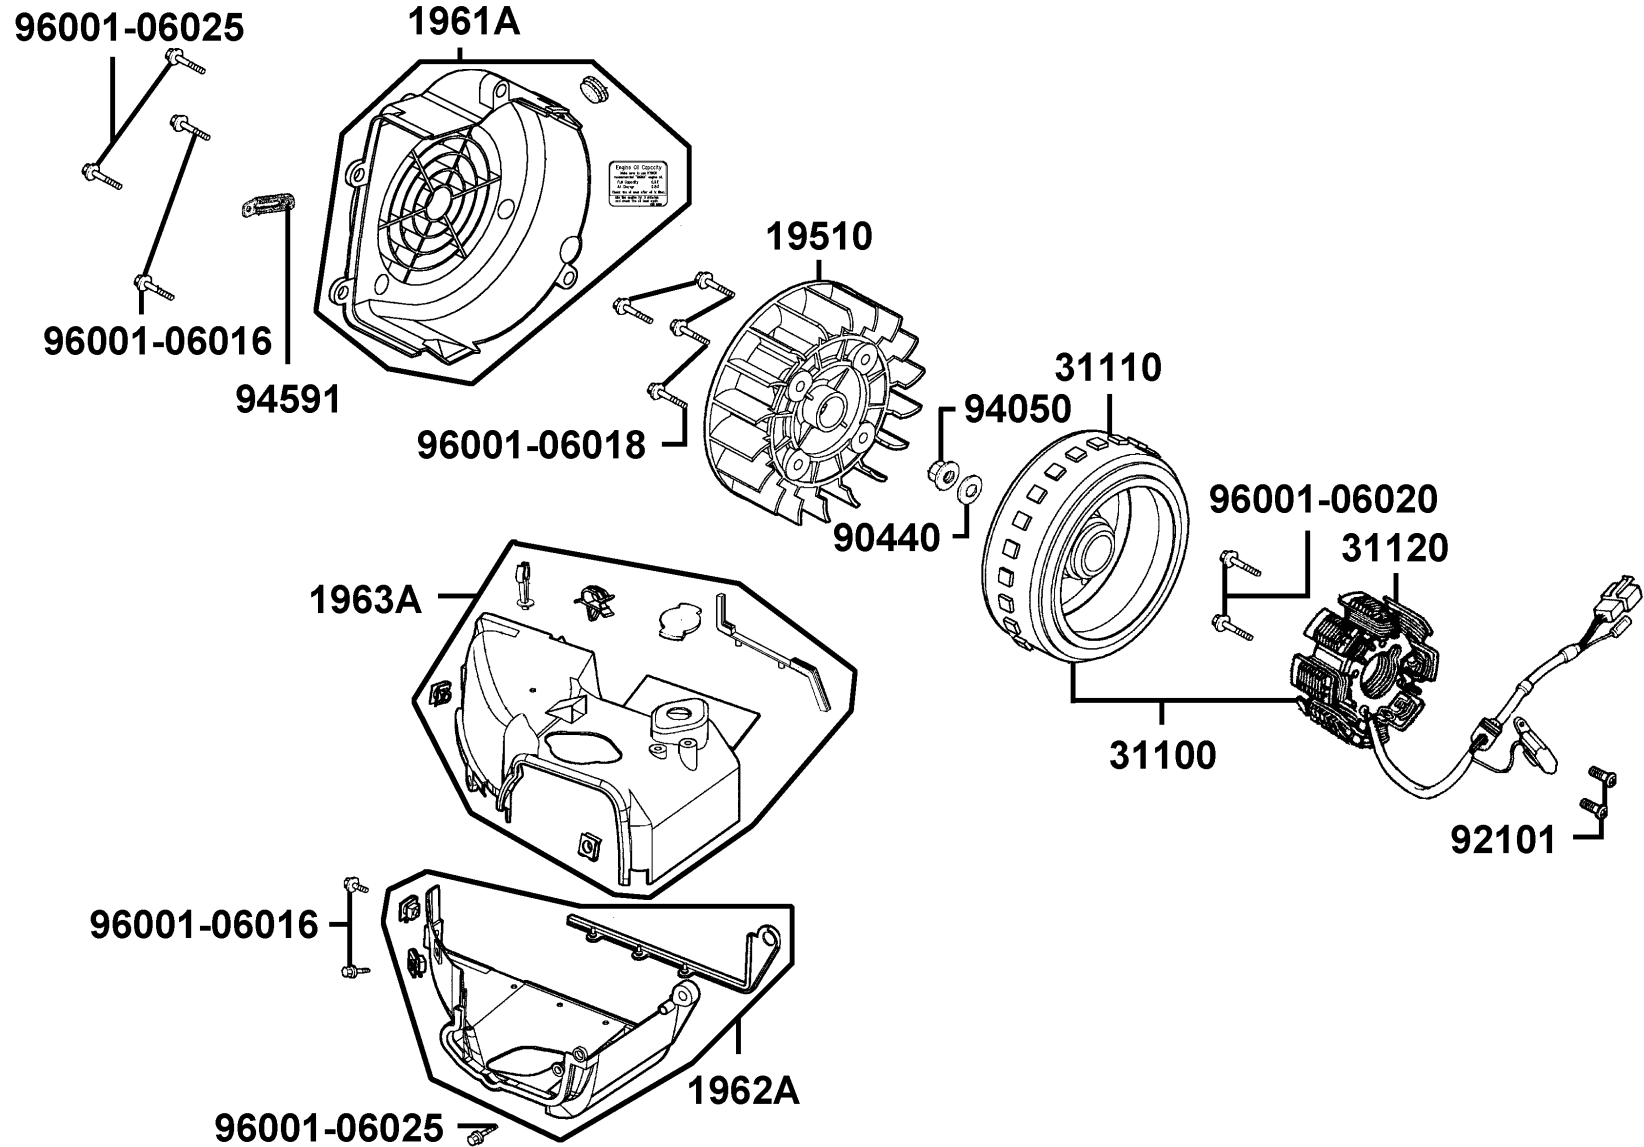

E07

Fan Cover Generator