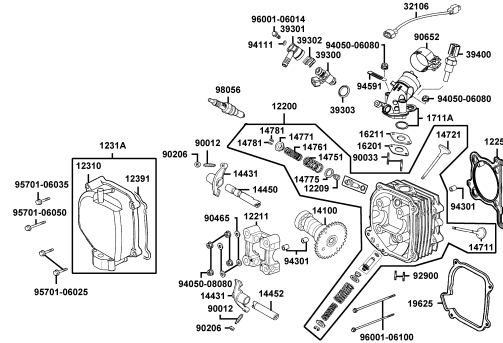

E02 Cylinder Head