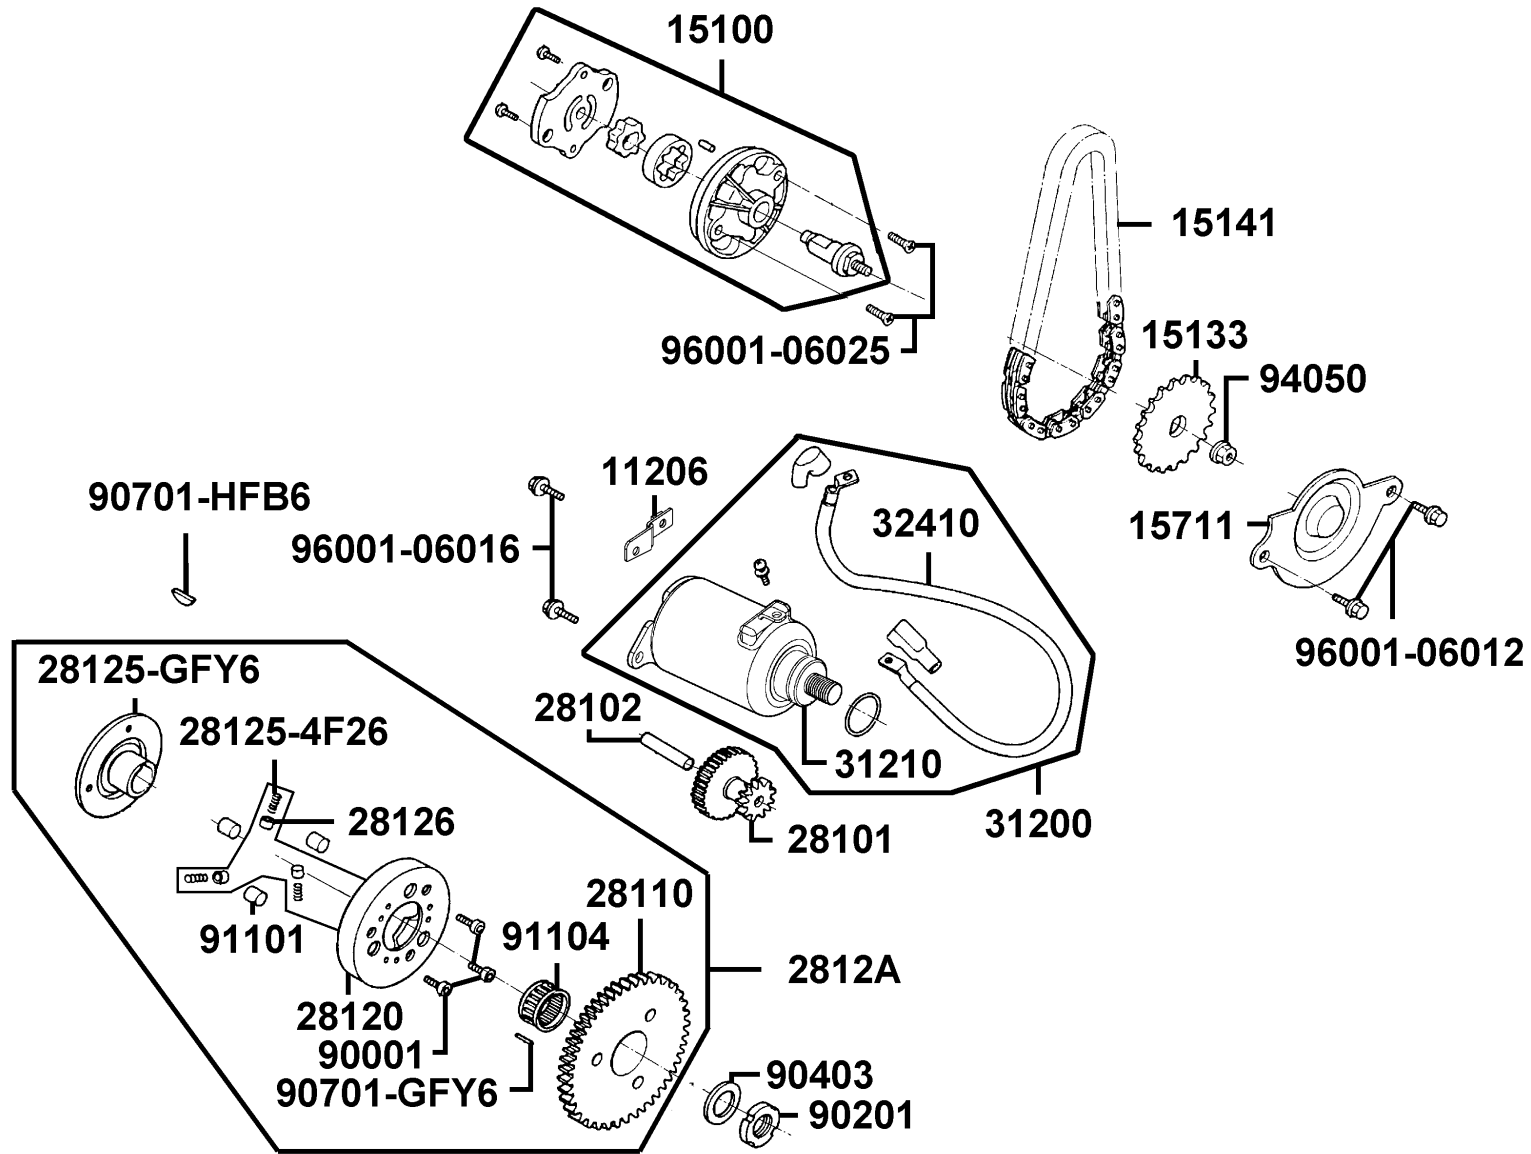

Starting Motor Oil Pump