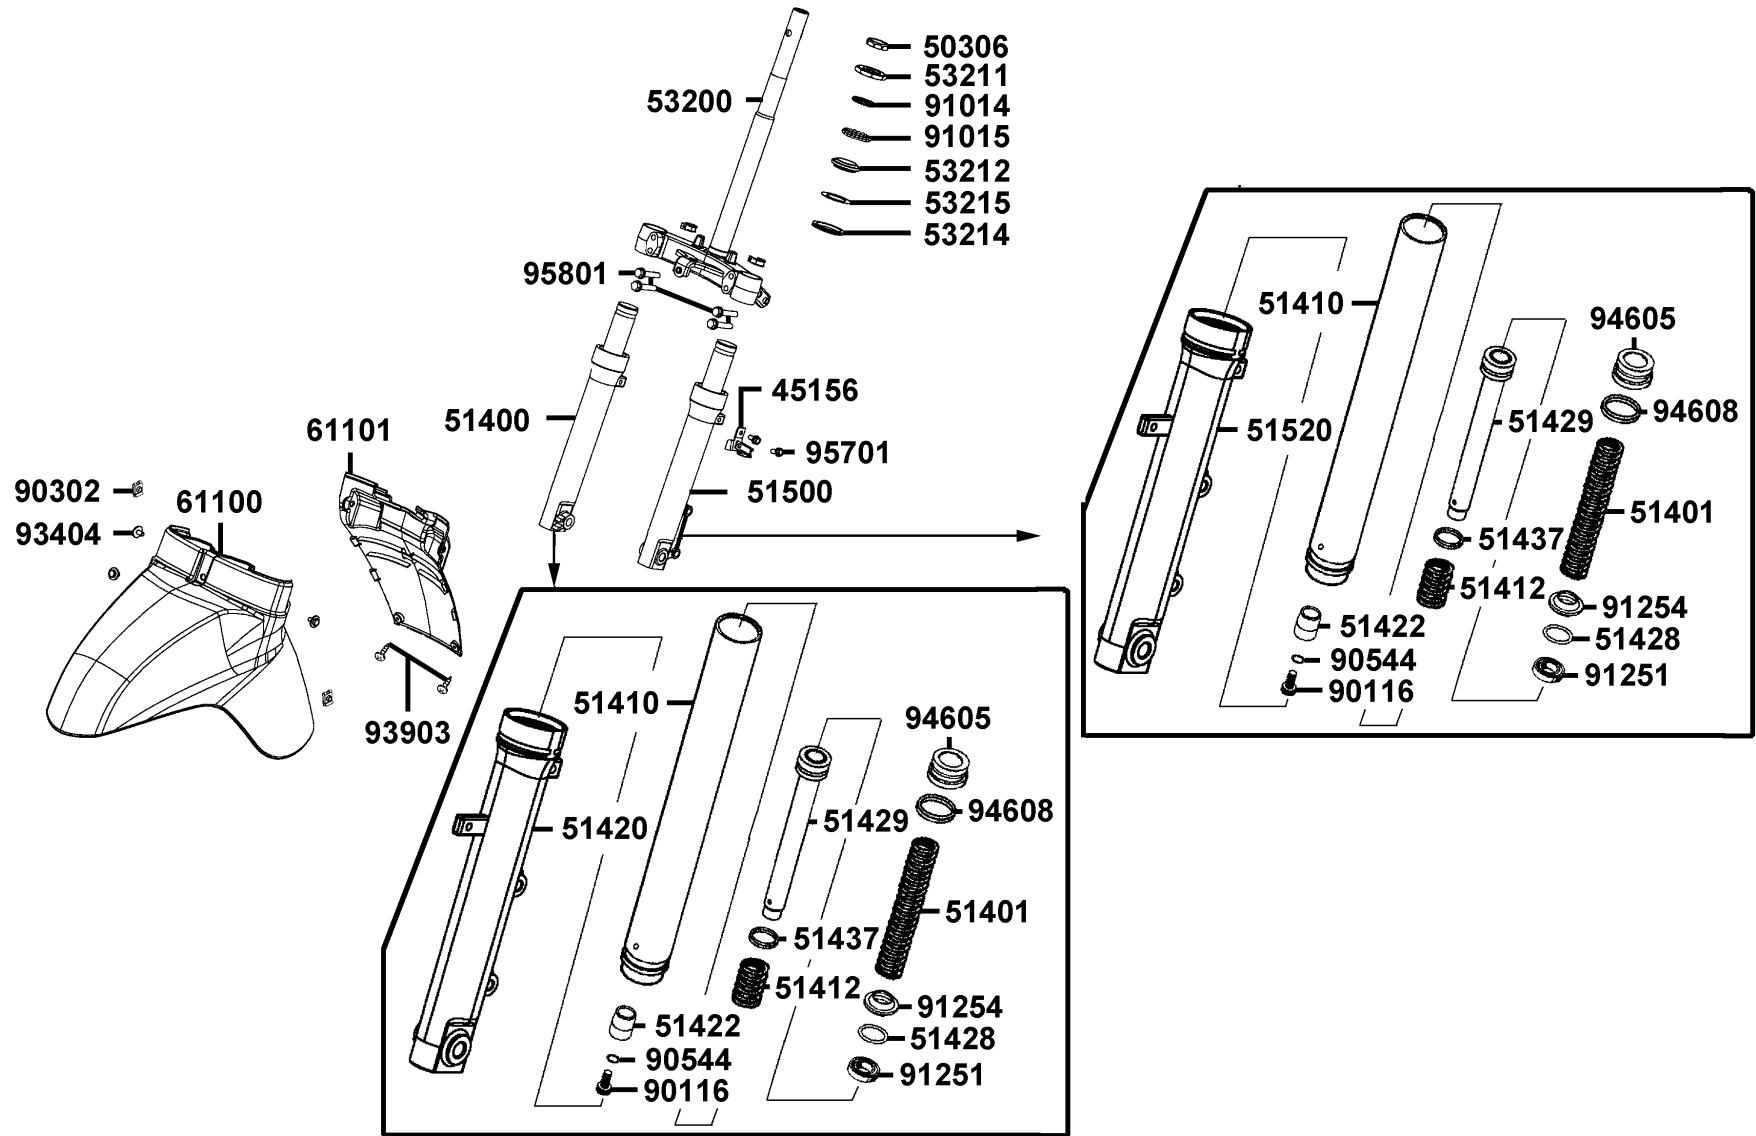

F06

Stem Steering Front Cushion