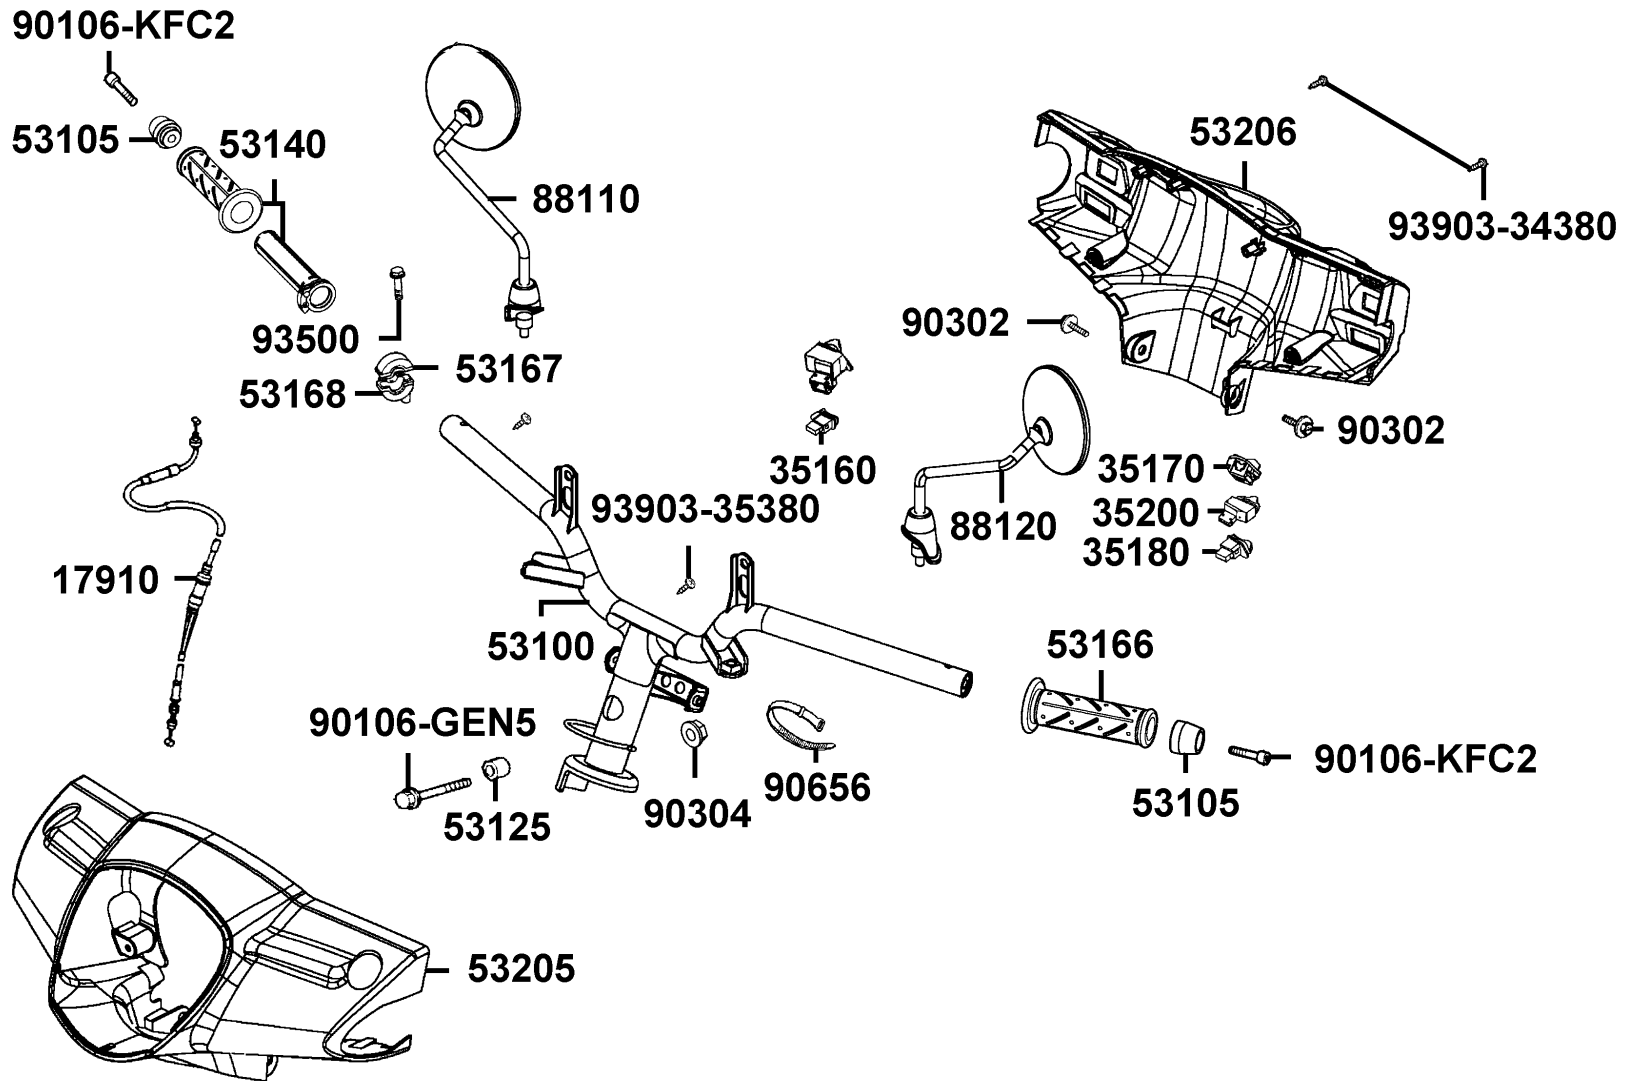

F03

Handle Steering Handle Cover