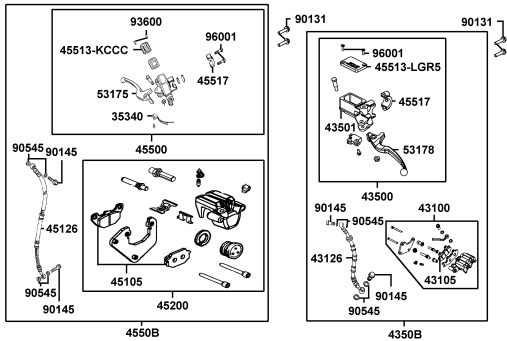

CONTENTS - ENGINE GROUP

E01 Crank Case

E02 Cylinder Head

E03 Piston Crankshaft

E04 Right Crankcase Cover

E05 Driven Pulley

E06 Starting Motor Oil Pump

E07 Fan Cover Generator

E08 Transmission

E09 Carburetor

CONTENTS - FRAME GROUP

F01 Head Light

F02 Speedometer

F03 Handle Steering Handle Cover

F04 Brake Master Cylinder

F05 Front Cover Front Fender