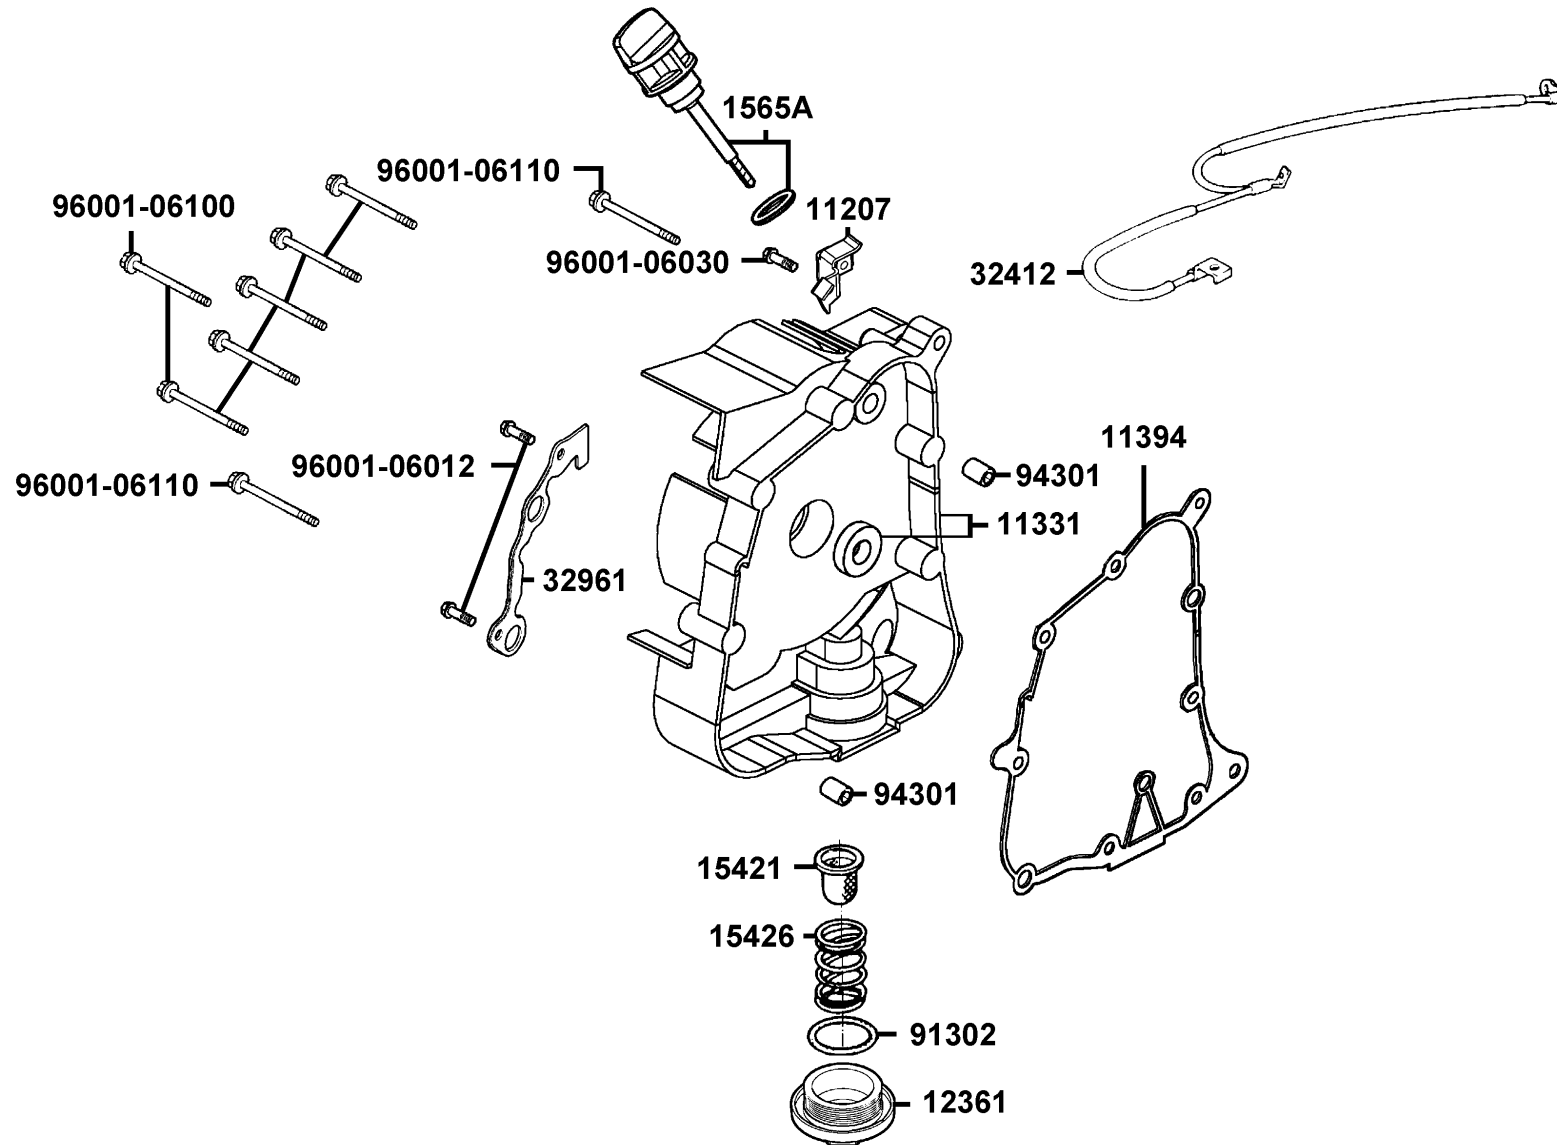

E04

Right Crankcase Cover