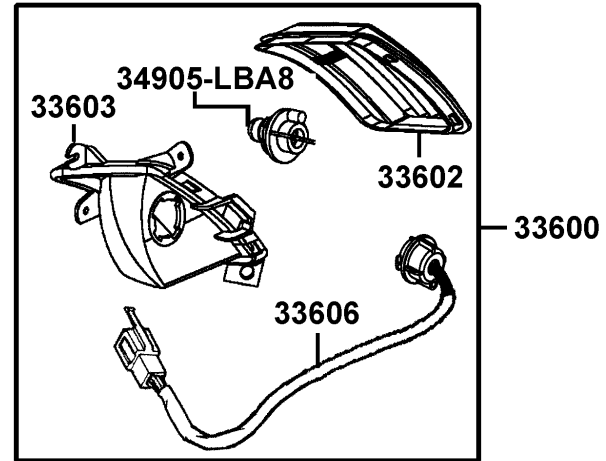

F17

Front Winker