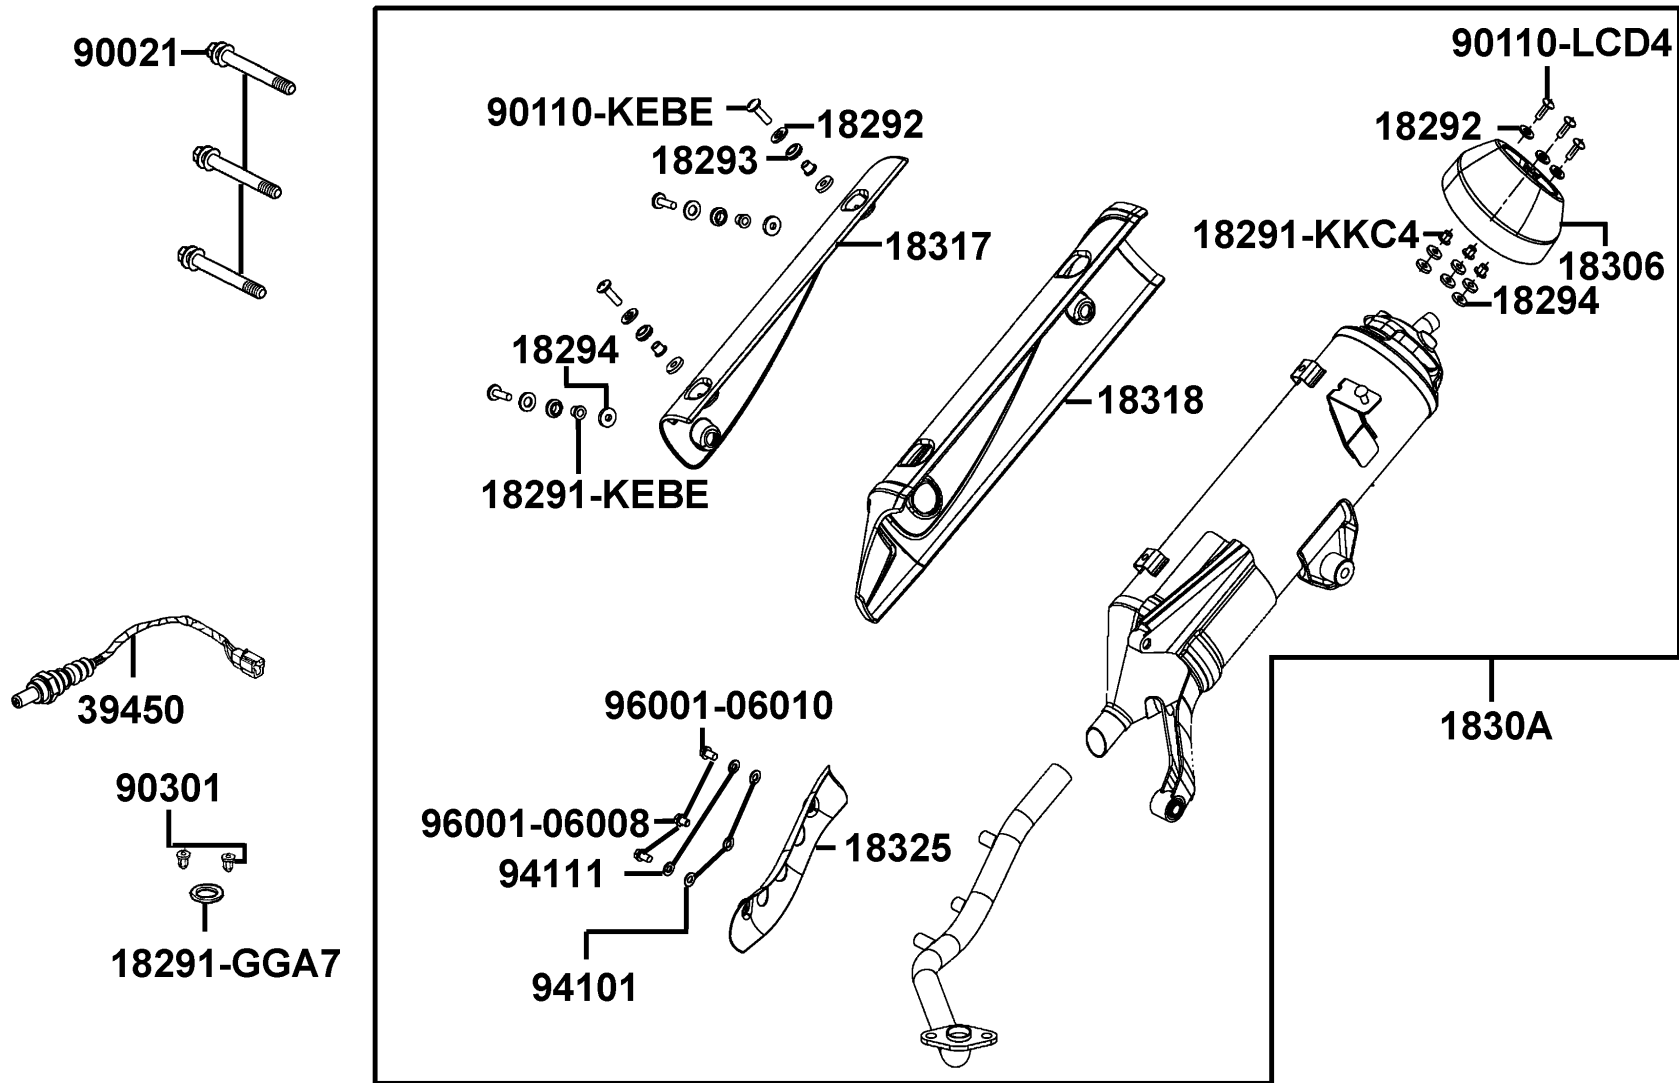

F14

Exhaust Muffler