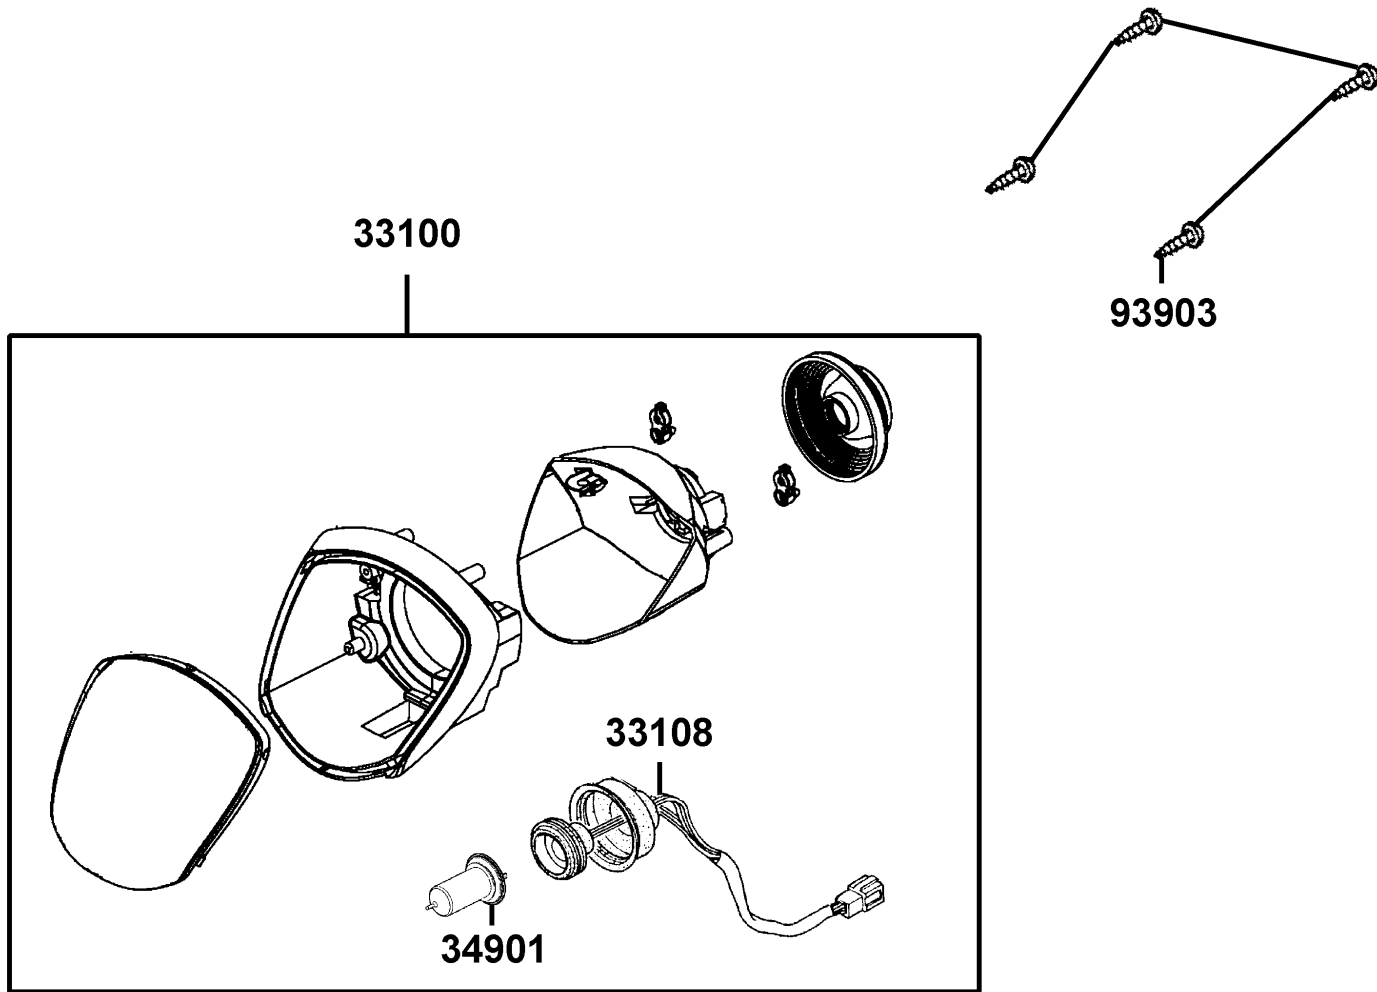

E09

Carburetor

Sales mark	Ref no	Part no	Description	Reg description	Regd no	E09
	16100	16100-LGS6-E10	THROTTLE BODY ASSY	THROTTLE BODY ASSY	1	

F01

Head Light

Sales mark	Ref no	Part no	Description	Reg description	Regd no	F01
	33100	33100-LGR5-E10	LIGHT ASSY HEAD	LIGHT ASSY HEAD	1	
	33108	33108-LGR5-E10	SOCKET COMP FR COMB	SOCKET COMP FR COMB	1	
	34901	34901-LDC8-E10	BULB HEAD LIGHT	BULB HEAD LIGHT	1	
	93903	93903-25220	SCREW TAPPING 5*12	SCREW TAPPING 5*12	4	

93903

Sales mark	Ref no	Part no	Description	Reg description	Regd no	F02
	34908-KKAK	34908-KKAK-C00	BULB WEDGE BASE T6.5(12V,1.7W)	BULB WEDGE BASE T6.5(12V,1.7W)	1	
	34908-LDC8	34908-LDC8-E00	BULB WEDGE BASE T5 12V 1.7W	BULB WEDGE BASE T5 12V 1.7W	3	
	34908-LGA9	34908-LGA9-C10	BULB WEDGE BASE T6.5 12V 3.4W	BULB WEDGE BASE T6.5 12V 3.4W	2	
	37200	37200-LGS6-E10	METER ASSY SPEED	METER ASSY SPEED	1	
	37211	37211-LGR5-E10	"LENS COMP.,METER"	"LENS COMP.,METER"	1	
	37213	37213-LGR5-E10	BUTTON ADJUST	BUTTON ADJUST	2	
	37215	37215-LGR5-E10	PLATE COSMETIC	PLATE COSMETIC	1	
	37220	37220-LGR5-E10	CASE ASSY METER	CASE ASSY METER	1	
	37224	37224-LGS6-E10	SOCKET COMP. METER	SOCKET COMP. METER	1	
	37280	37280-LGR5-E10	LCD ASSY CLOCK	LCD ASSY CLOCK	1	
	38300	38300-KECE-W10	RELAY ASS'Y WINKER	RELAY ASS'Y WINKER	1	
	44830	44830-LDC8-E10	CABLE COMP SPDMT	CABLE COMP SPDMT	1	
	93700	93700-05018-0H	SCREW OVAL 5*18	SCREW OVAL 5*18	1	
	93903	93903-25220	SCREW TAPPING 5*12	SCREW TAPPING 5*12	4	