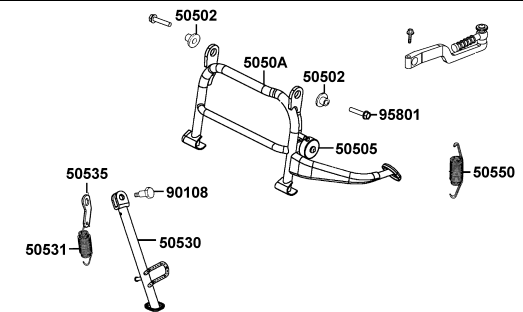

F15 Stand Kick Starter Arm