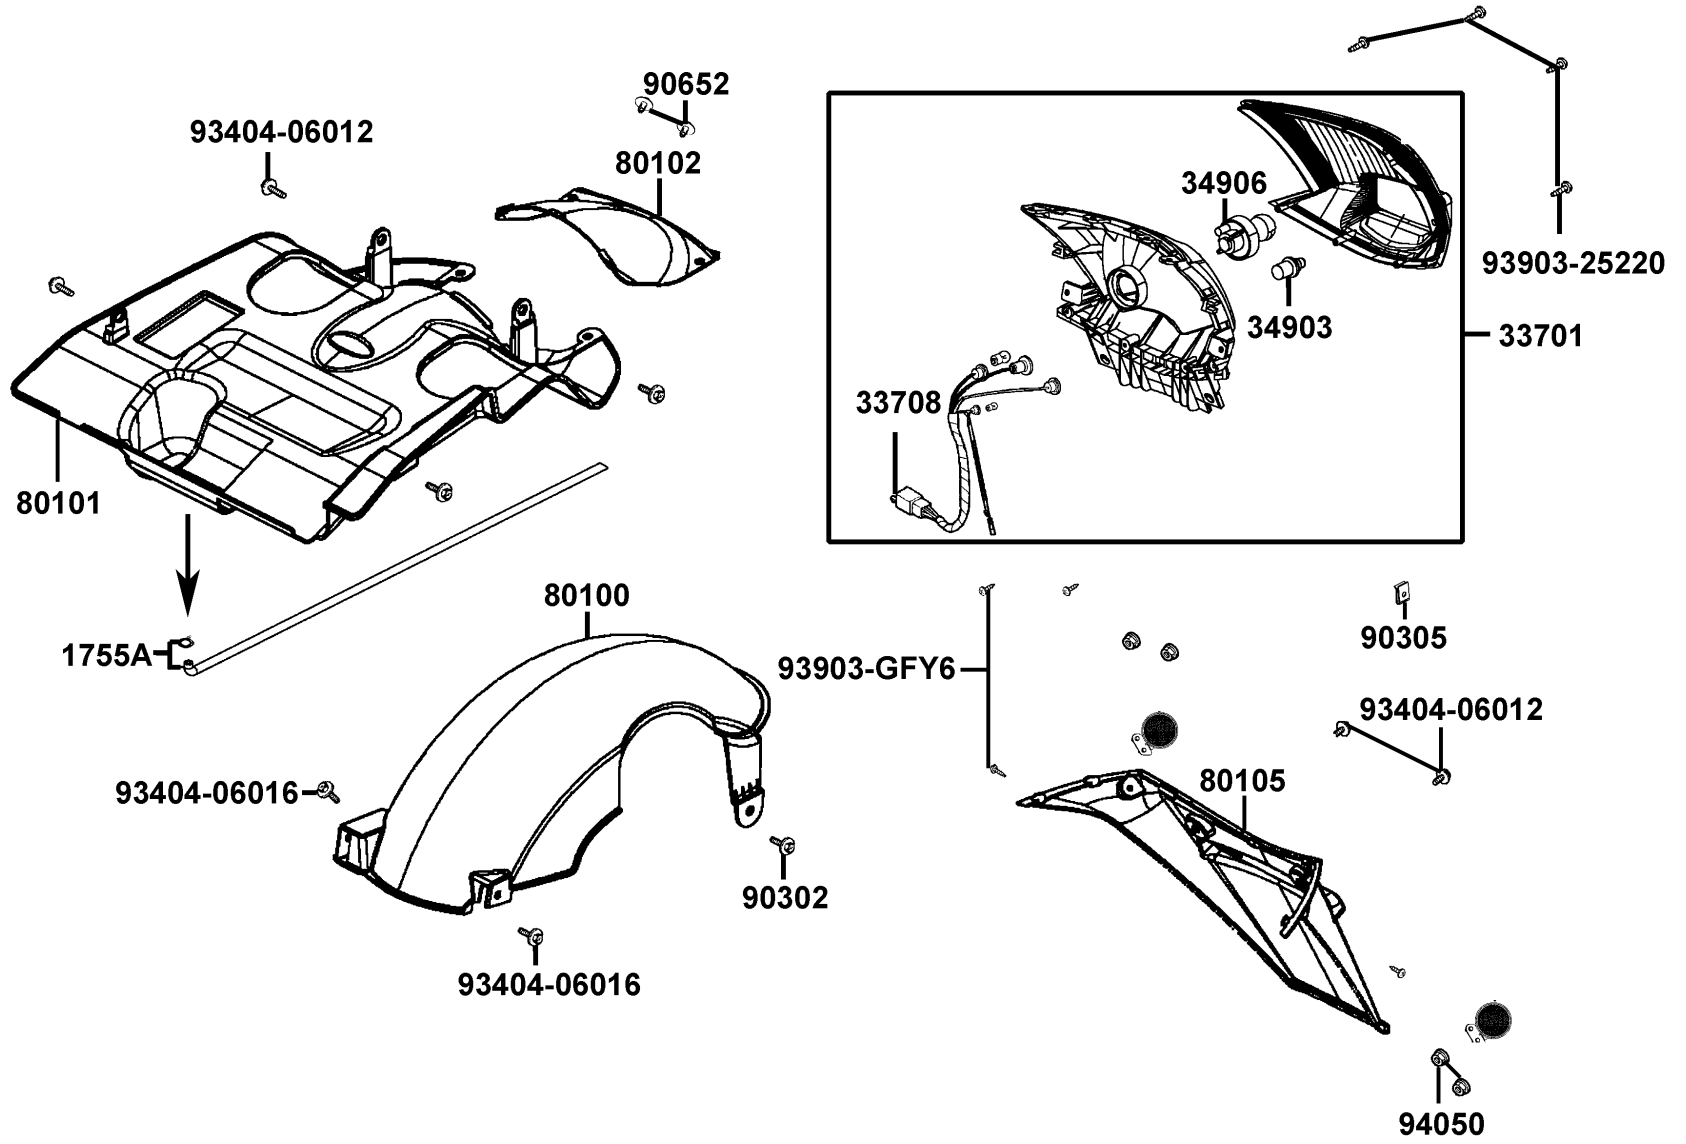

F18

Tail Light