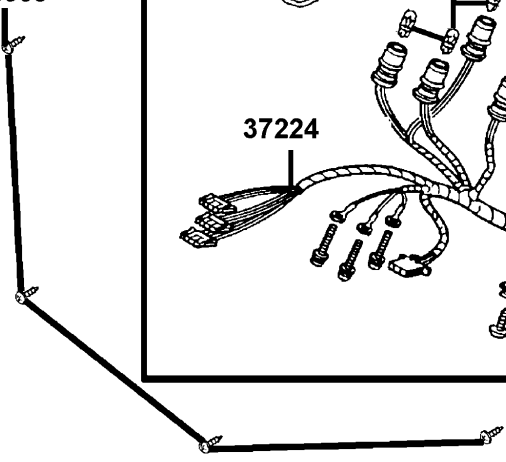

E09

Carburetor

Sales mark	Ref no	Part no	Description	Reg description	Regd no	E09
	16100	16100-LGS6-E10	THROTTLE BODY ASSY	THROTTLE BODY ASSY	1	

F01

Head Light

Sales mark	Ref no	Part no	Description	Reg description	Regd no	F01
	33100	33100-LGR5-E10	LIGHT ASSY HEAD	LIGHT ASSY HEAD	1	
	33108	33108-LGR5-E10	SOCKET COMP FR COMB	SOCKET COMP FR COMB	1	
	34901	34901-LDC8-E10	BULB HEAD LIGHT	BULB HEAD LIGHT	1	
	93903	93903-25220	SCREW TAPPING 5*12	SCREW TAPPING 5*12	4	

93903

Sales mark	Ref no	Part no	Description	Reg description	Regd no	F02
	34908-KKAK	34908-KKAK-C00	BULB WEDGE BASE T6.5(12V,1.7W)	BULB WEDGE BASE T6.5(12V,1.7W)	1	
	34908-LDC8	34908-LDC8-E00	BULB WEDGE BASE T5 12V 1.7W	BULB WEDGE BASE T5 12V 1.7W	3	
	34908-LGA9	34908-LGA9-C10	BULB WEDGE BASE T6.5 12V 3.4W	BULB WEDGE BASE T6.5 12V 3.4W	2	
	37200	37200-LGS6-E10	METER ASSY SPEED	METER ASSY SPEED	1	
	37211	37211-LGR5-E10	"LENS COMP.,METER"	"LENS COMP.,METER"	1	
	37213	37213-LGR5-E10	BUTTON ADJUST	BUTTON ADJUST	2	
	37215	37215-LGR5-E10	PLATE COSMETIC	PLATE COSMETIC	1	
	37220	37220-LGR5-E10	CASE ASSY METER	CASE ASSY METER	1	
	37224	37224-LGS6-E10	SOCKET COMP. METER	SOCKET COMP. METER	1	
	37280	37280-LGR5-E10	LCD ASSY CLOCK	LCD ASSY CLOCK	1	
	38300	38300-KECE-W10	RELAY ASS'Y WINKER	RELAY ASS'Y WINKER	1	
	44830	44830-LDC8-E10	CABLE COMP SPDMT	CABLE COMP SPDMT	1	
	93700	93700-05018-0H	SCREW OVAL 5*18	SCREW OVAL 5*18	1	
	93903	93903-25220	SCREW TAPPING 5*12	SCREW TAPPING 5*12	4	