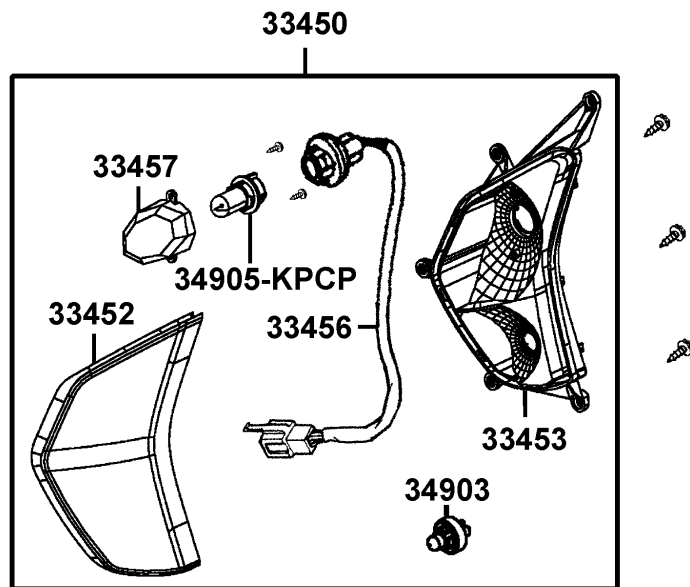

F17

Front Winker