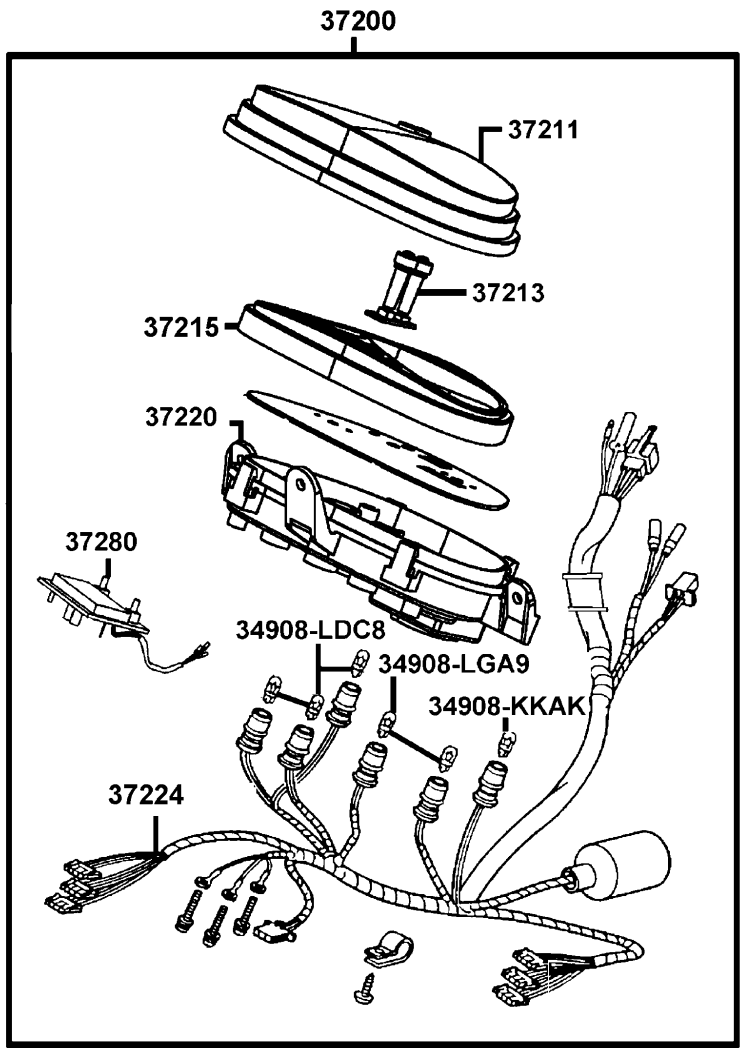

E09

Carburetor

Sales mark	Ref no	Part no	Description	Reg description	Regd no	E09
	16100	16100-LGS6-E10	THROTTLE BODY ASSY	THROTTLE BODY ASSY	1	

F01

Head Light

Sales mark	Ref no	Part no	Description	Reg description	Regd no	F01
	33100	33100-LGR5-E10	LIGHT ASSY HEAD	LIGHT ASSY HEAD	1	
	33108	33108-LGR5-E10	SOCKET COMP FR COMB	SOCKET COMP FR COMB	1	
	34901	34901-LDC8-E10	BULB HEAD LIGHT	BULB HEAD LIGHT	1	
	93903	93903-25220	SCREW TAPPING 5*12	SCREW TAPPING 5*12	4	

93903

Sales mark	Ref no	Part no	Description	Reg description	Regd no	F02
	34908-KKAK	34908-KKAK-C00	BULB WEDGE BASE T6.5(12V,1.7W)	BULB WEDGE BASE T6.5(12V,1.7W)	1	
	34908-LDC8	34908-LDC8-E00	BULB WEDGE BASE T5 12V 1.7W	BULB WEDGE BASE T5 12V 1.7W	3	
	34908-LGA9	34908-LGA9-C10	BULB WEDGE BASE T6.5 12V 3.4W	BULB WEDGE BASE T6.5 12V 3.4W	2	
	37200	37200-LGS6-E10	METER ASSY SPEED	METER ASSY SPEED	1	
	37211	37211-LGR5-E10	"LENS COMP.,METER"	"LENS COMP.,METER"	1	
	37213	37213-LGR5-E10	BUTTON ADJUST	BUTTON ADJUST	2	
	37215	37215-LGR5-E10	PLATE COSMETIC	PLATE COSMETIC	1	
	37220	37220-LGR5-E10	CASE ASSY METER	CASE ASSY METER	1	
	37224	37224-LGS6-E10	SOCKET COMP. METER	SOCKET COMP. METER	1	
	37280	37280-LGR5-E10	LCD ASSY CLOCK	LCD ASSY CLOCK	1	
	38300	38300-KECE-W10	RELAY ASS'Y WINKER	RELAY ASS'Y WINKER	1	
	44830	44830-LDC8-E10	CABLE COMP SPDMT	CABLE COMP SPDMT	1	
	93700	93700-05018-0H	SCREW OVAL 5*18	SCREW OVAL 5*18	1	
	93903	93903-25220	SCREW TAPPING 5*12	SCREW TAPPING 5*12	4	