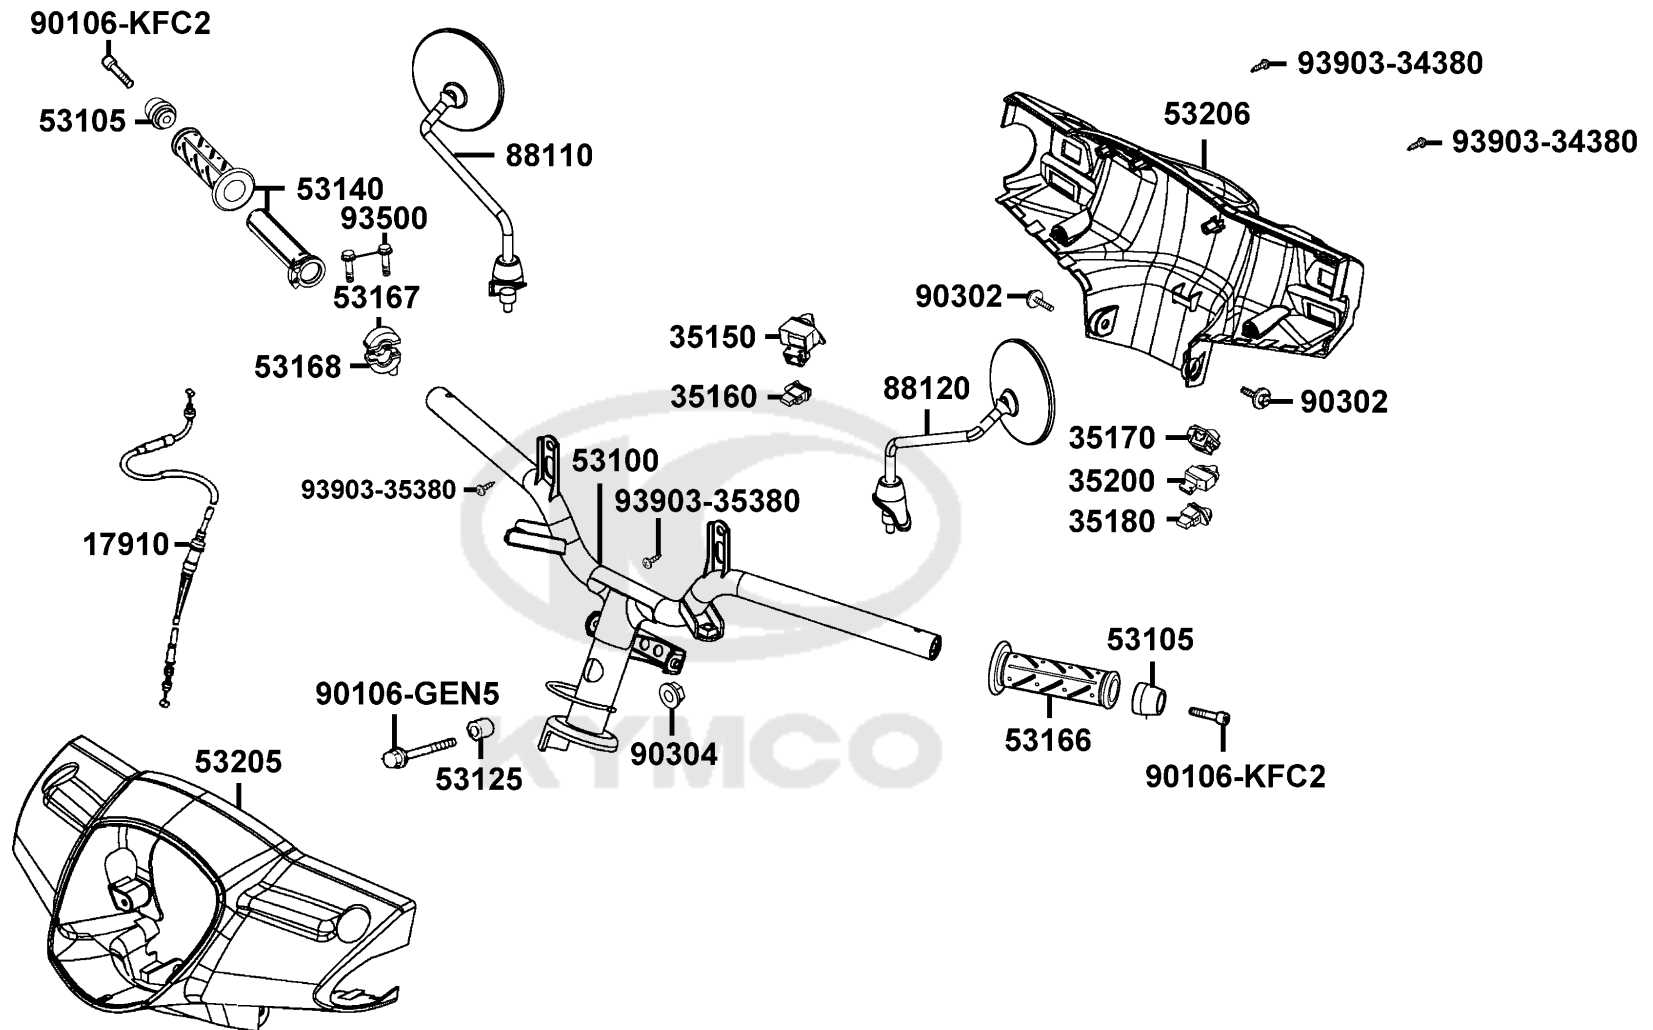

F03

Handle Steering Handle Cover