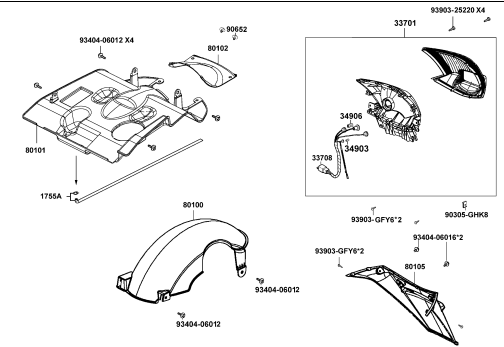

F18 Tail Light