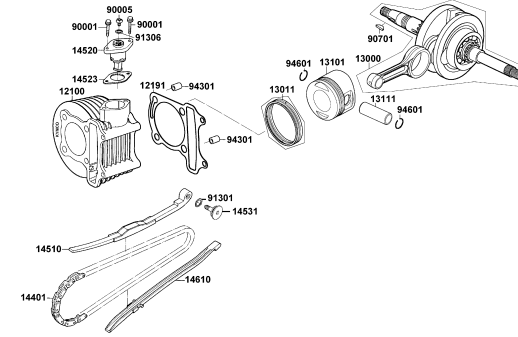

CONTENTS - ENGINE GROUP

E01 Crank Case

E02 Cylinder Head

E03 Cylinder Piston Crankshaft

E04 Right Crankcase Cover

E05 Driven Pulley

E06 Starting Motor Oil Pump

E07 Fan Cover Generator

E08 Transmission

E09 Carburetor

CONTENTS - FRAME GROUP

F01 Head Light	F02 Speedometer	F03 Handle Steering Handle Cover
		
F04 Brake Master Cylinder	F05 Front Cover Front Fender	F06 Stem Steering Front Cushion
		
F07 Front Wheel	F08 Rear Wheel	F09 Seat
		