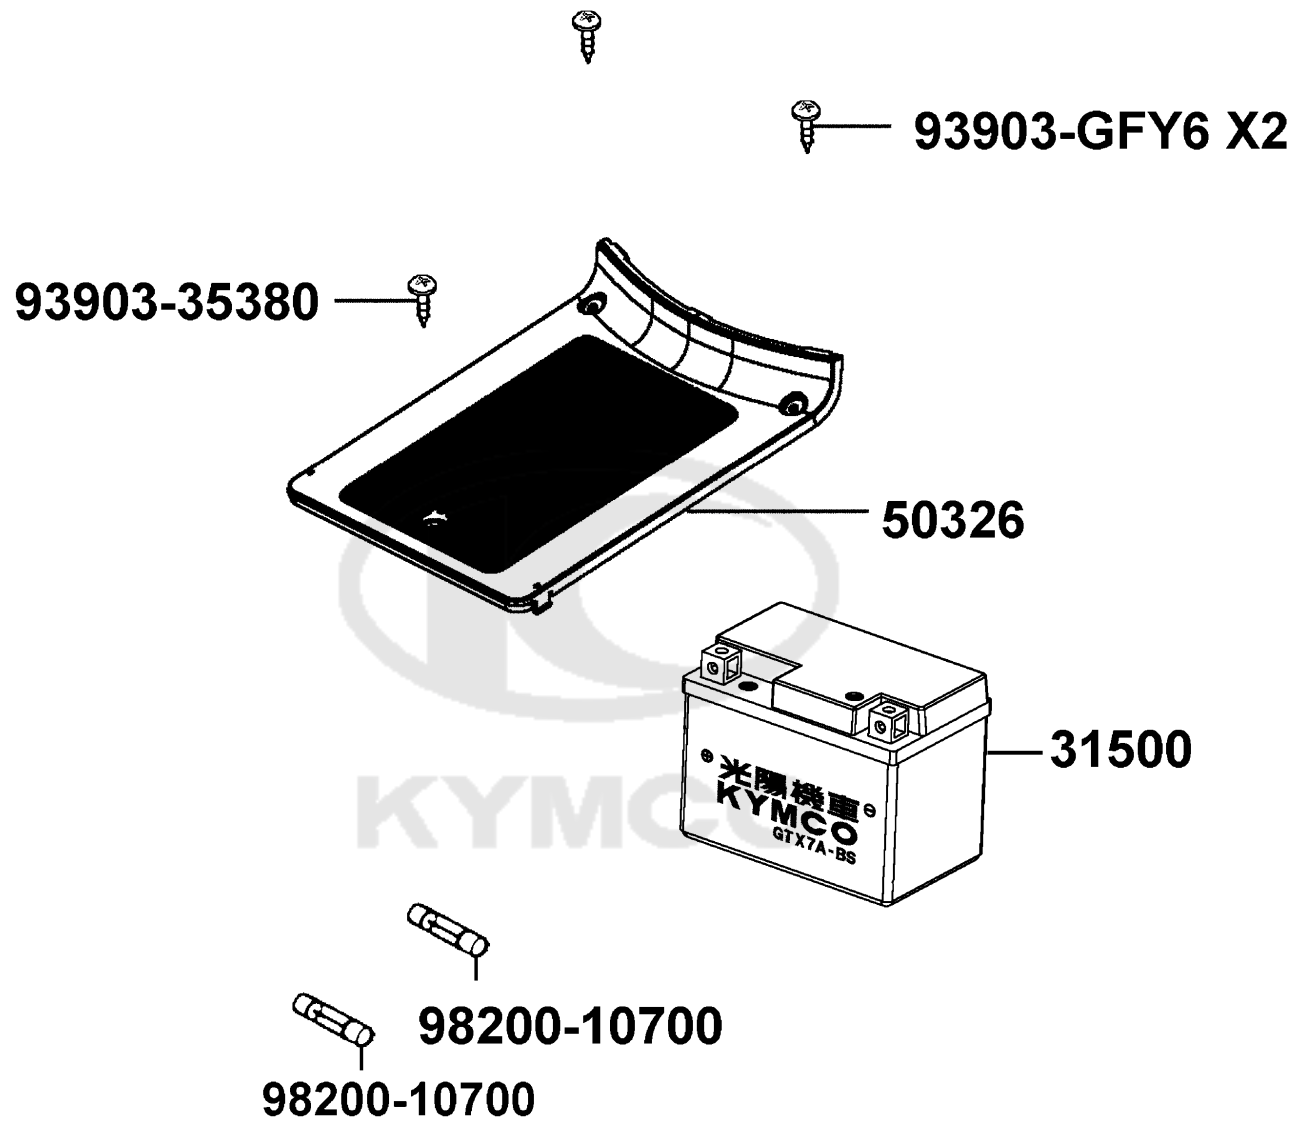

F11

Battery