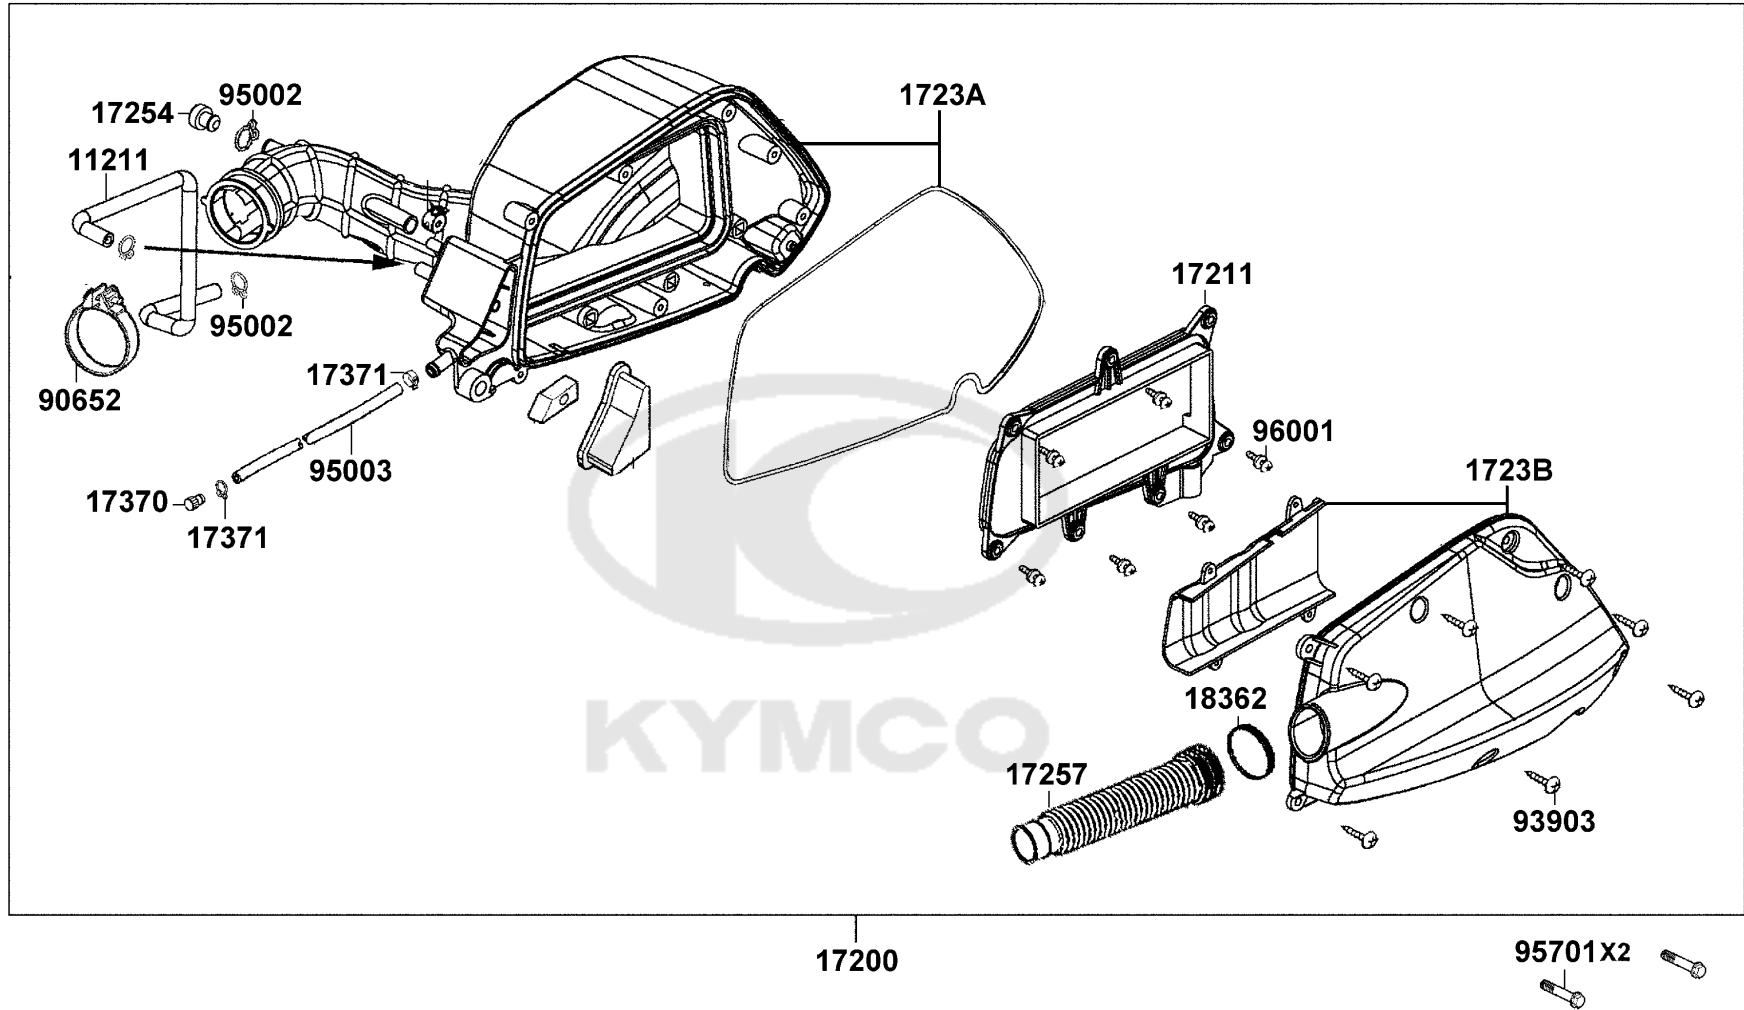

F13

Air Cleaner