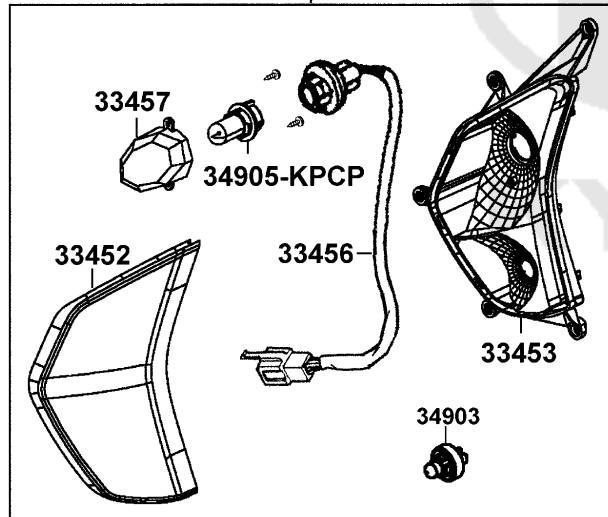

33400
33450