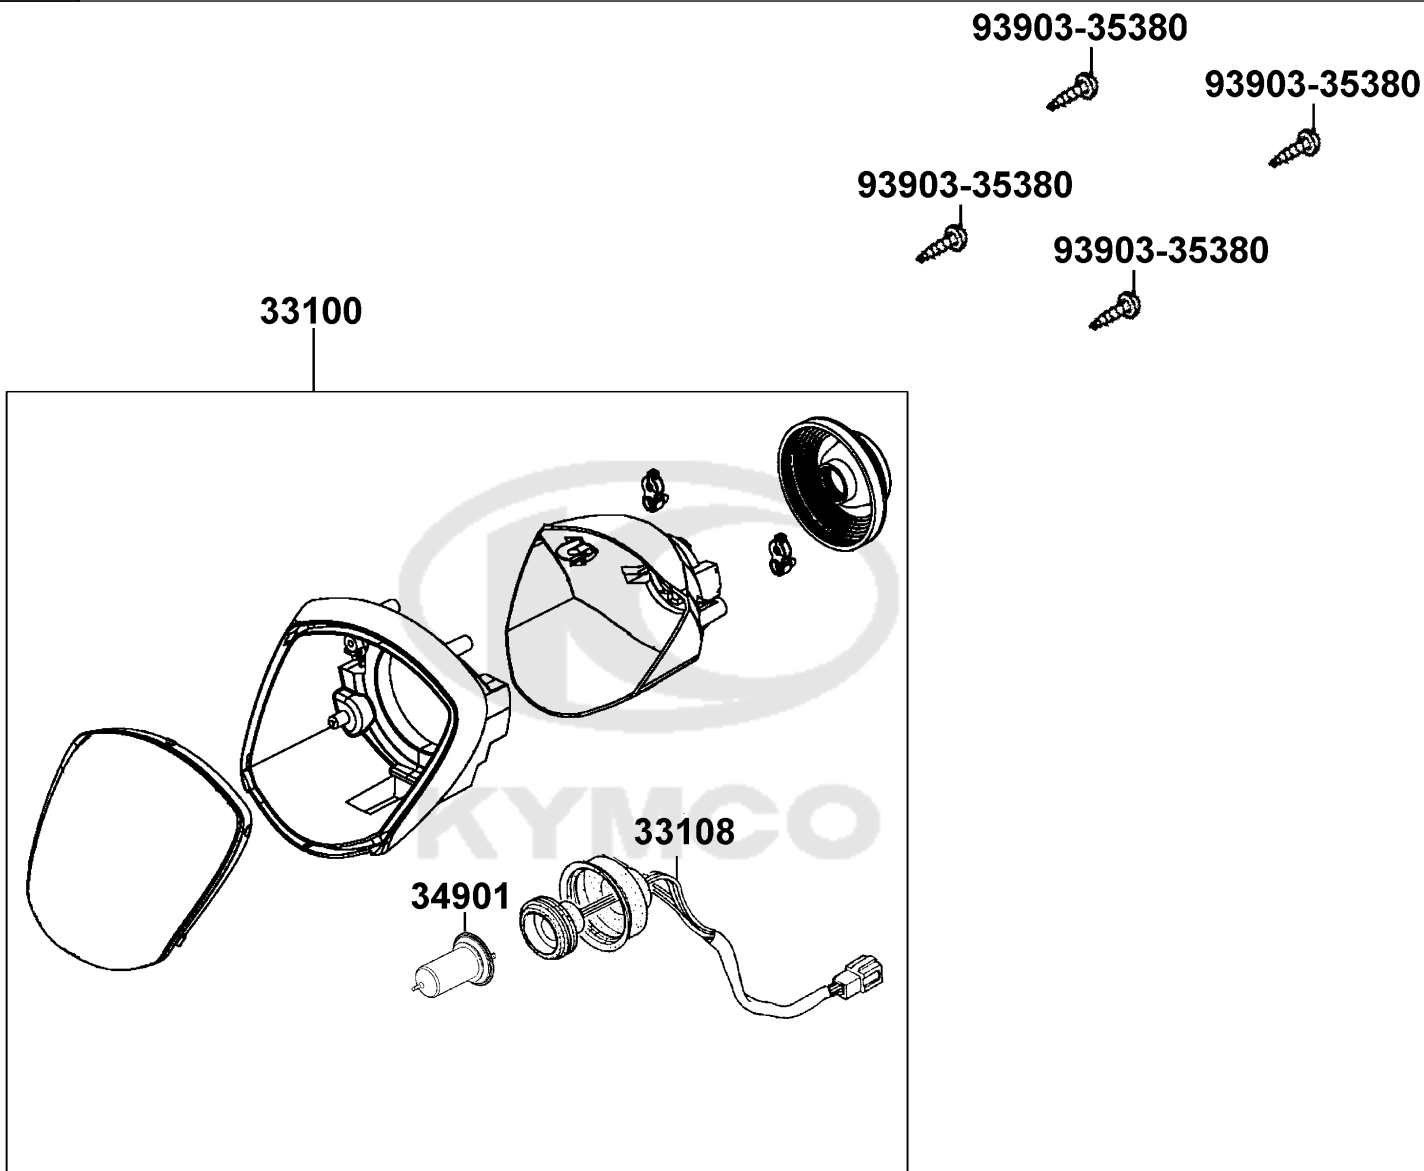

F01

Head Light

Sales mark	Ref no	Part no	Description	Reg description	Regd no	F01
	33100	33100-LGR5-E10	LIGHT ASSY HEAD	LIGHT ASSY HEAD	1	
	33108	33108-LGR5-E10	SOCKET COMP FR COMB	SOCKET COMP FR COMB	1	
	34901	34901-LDC8-E10	BULB HEAD LIGHT	BULB HEAD LIGHT	1	
	93903	93903-35280	SCREW TAPPING 5*12(K)	SCREW TAPPING 5*12(K)	4	
						