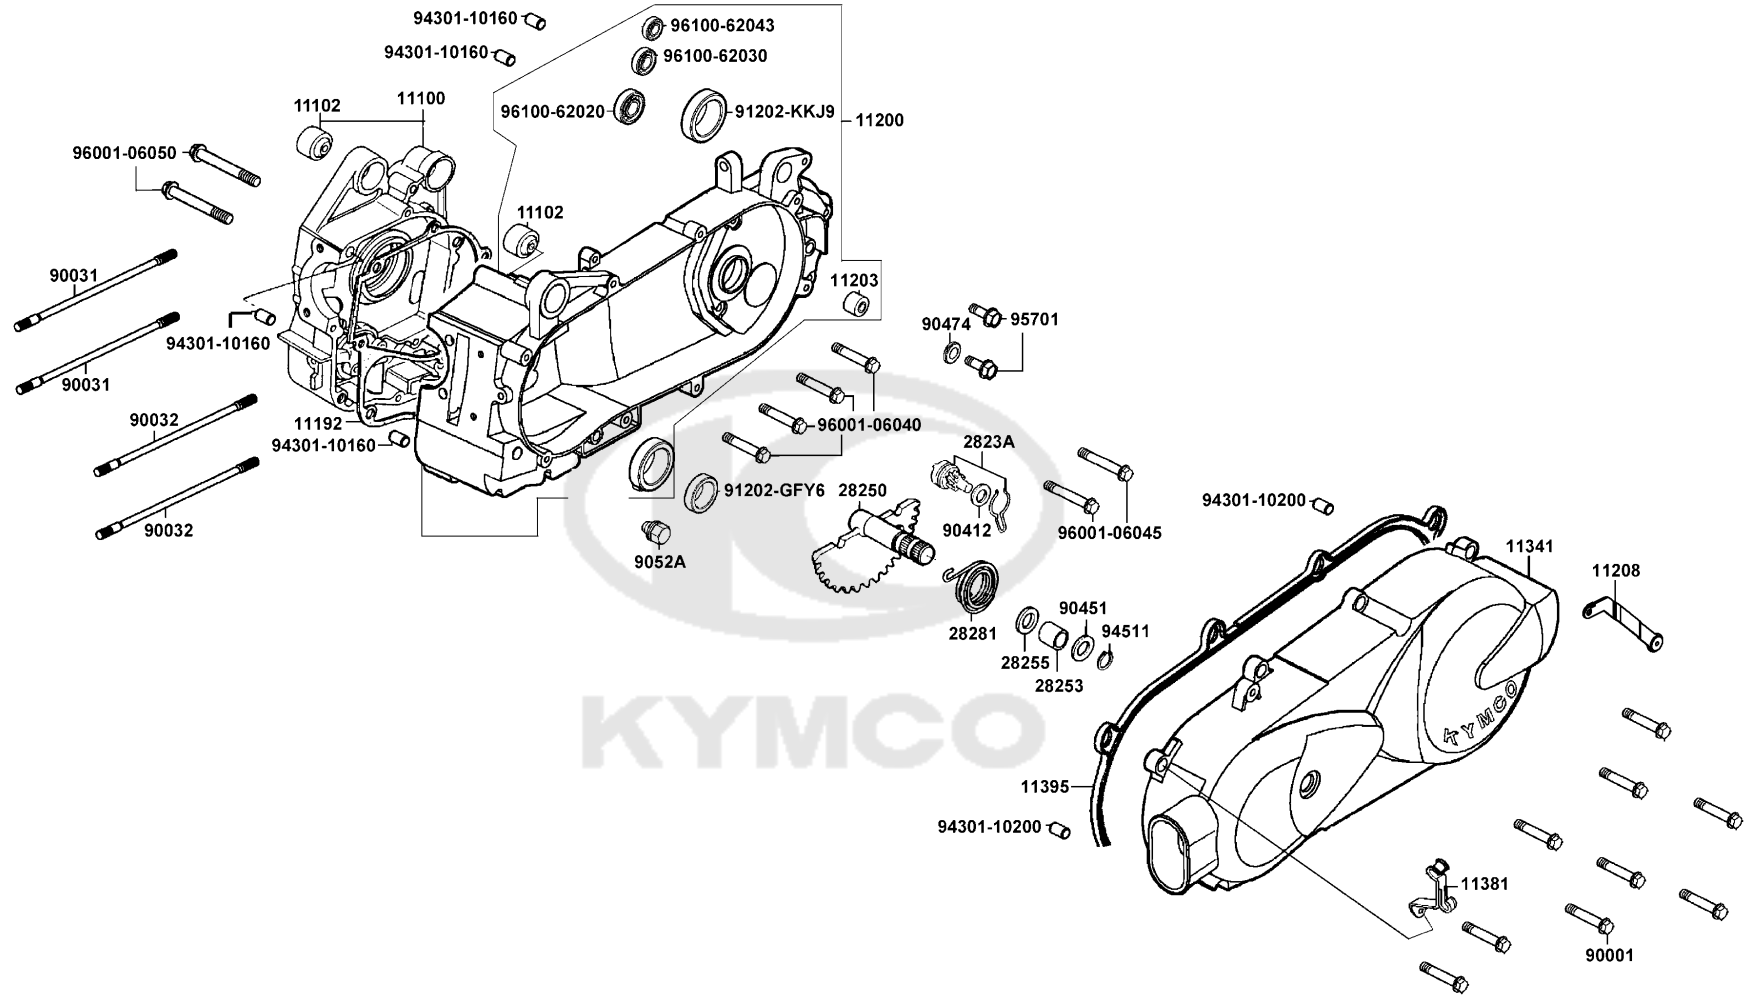

E01

Crank Case