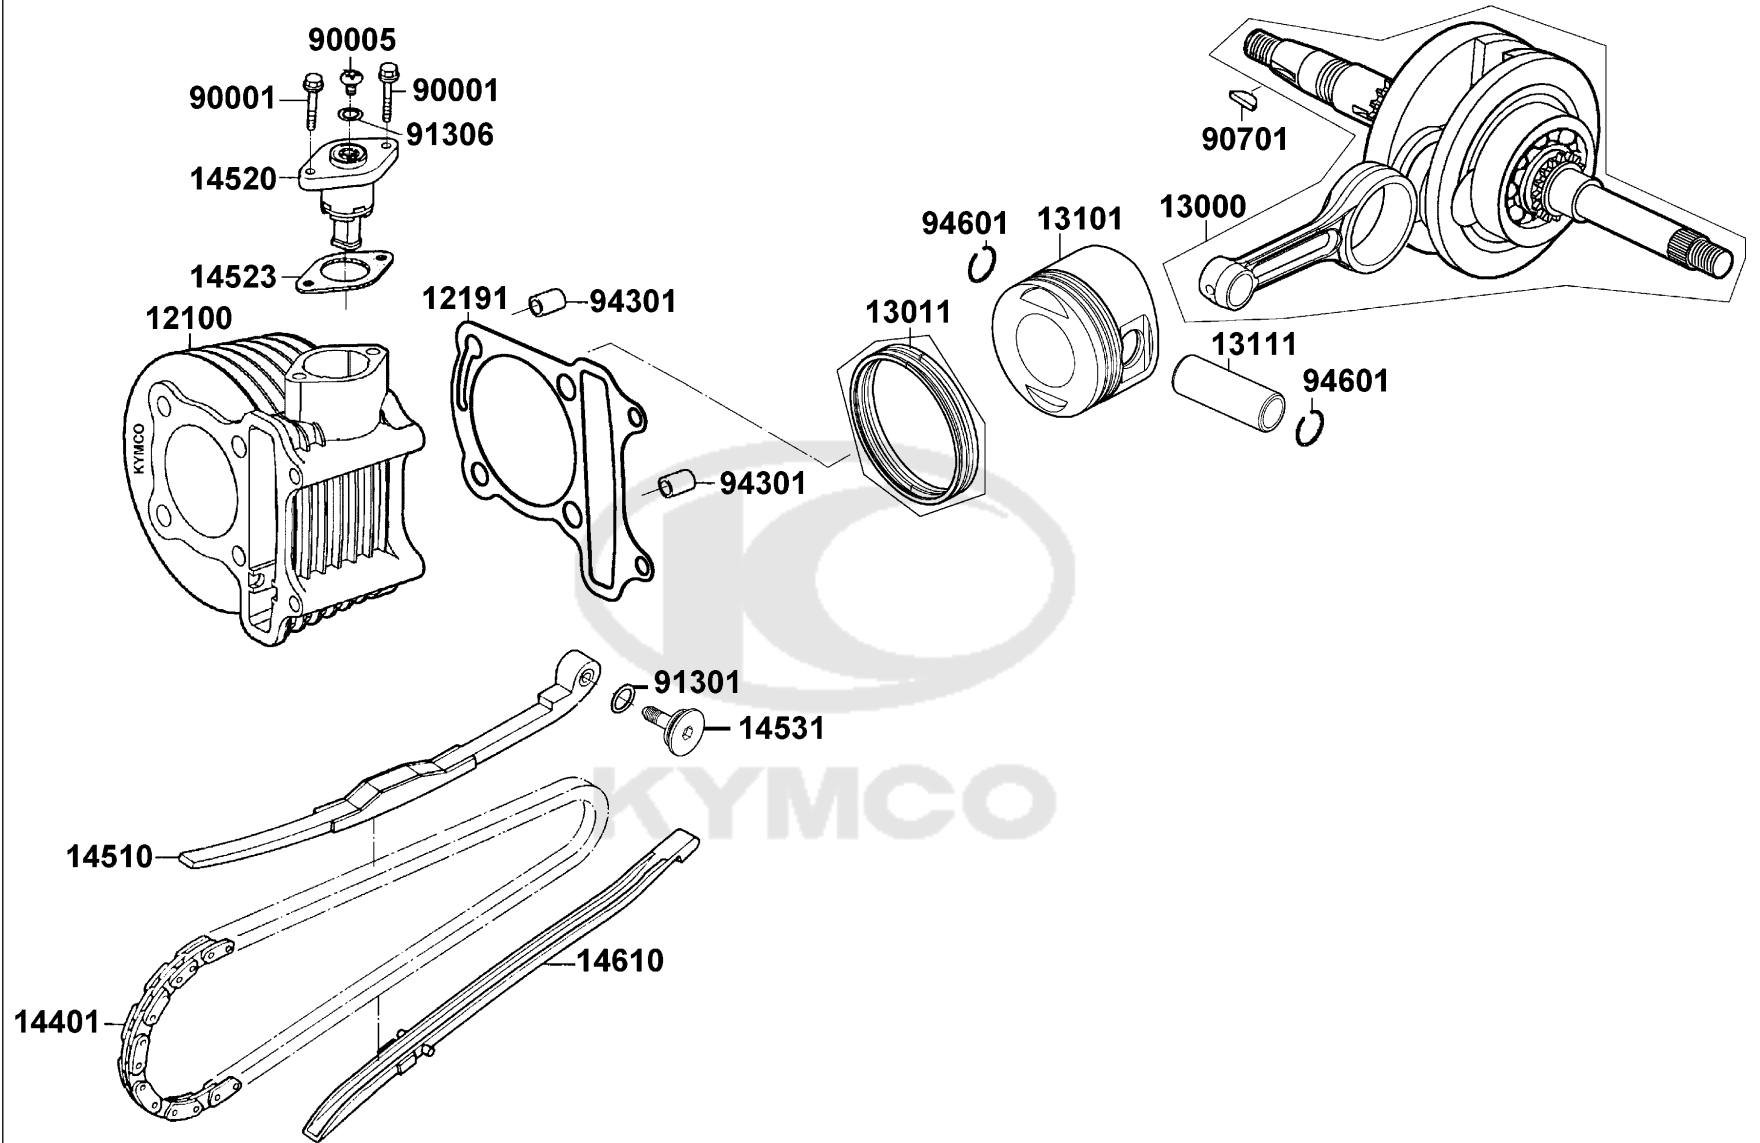

E03

Cylinder Piston Crankshaft