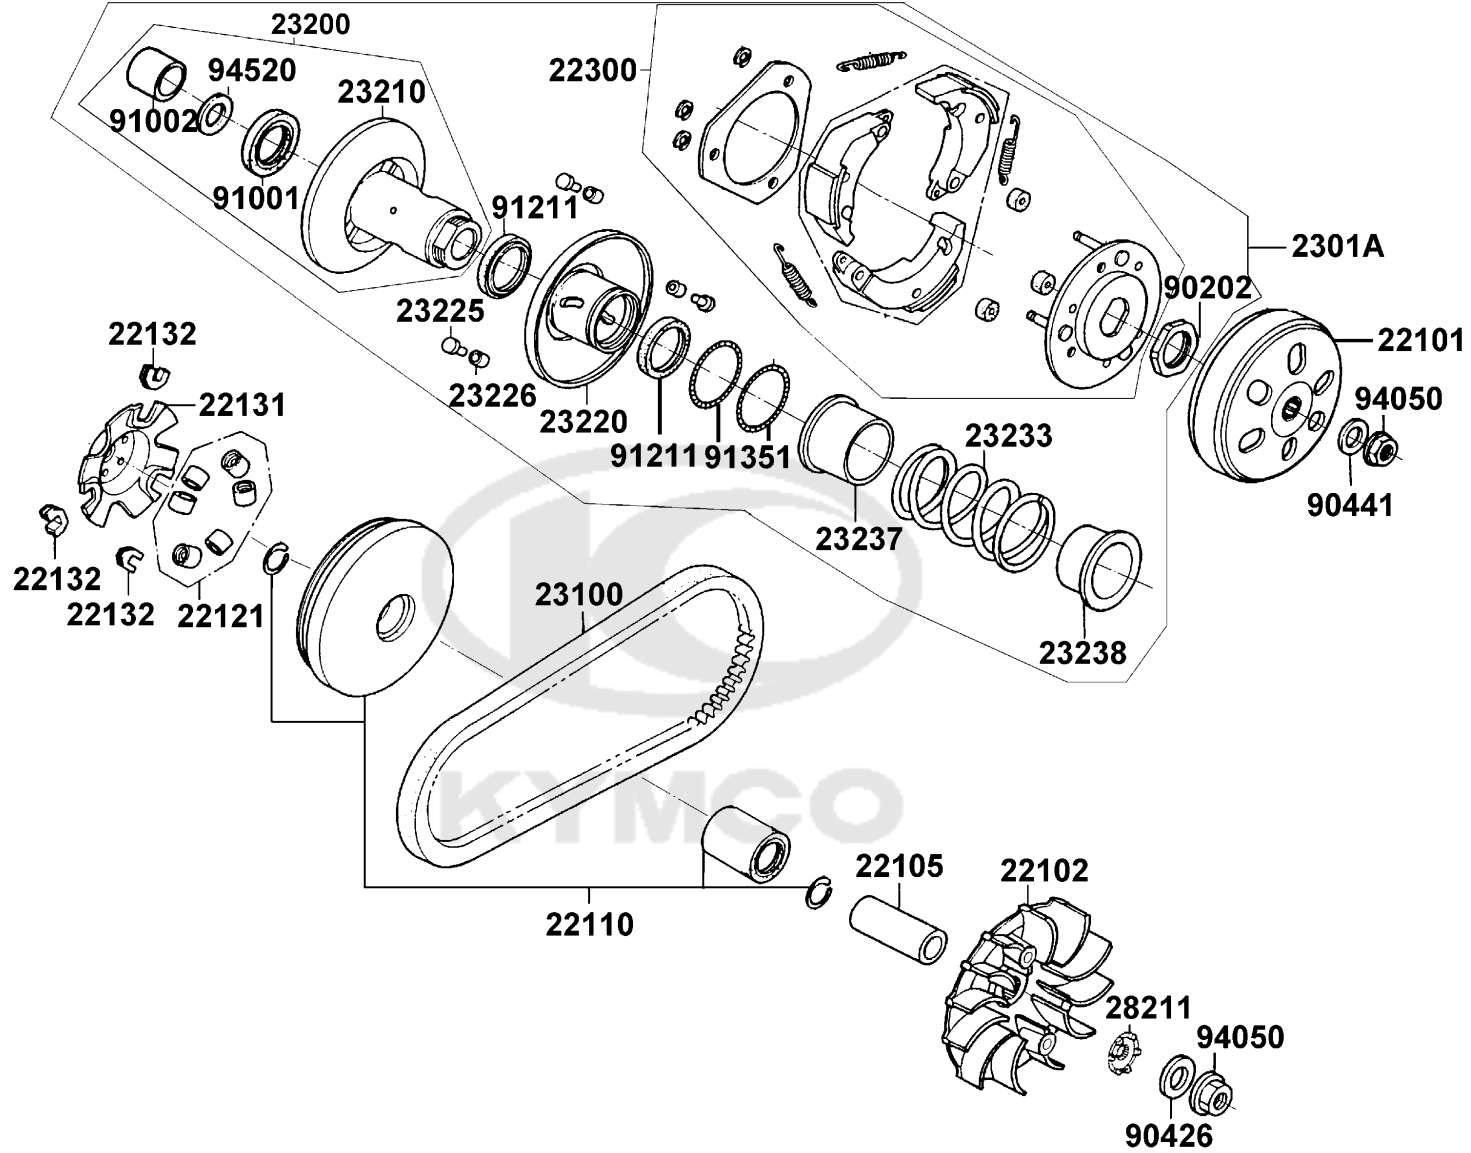

E05

Driven Pulley

Sales mark	Ref no	Part no	Description	Reg description	Regd no	E05
	22101	22101-GFY6-C00	CLUTCH OUTER	CLUTCH OUTER	1	
	22102	22102-KUDU-C00	FACE DRIVE	FACE DRIVE	1	
	22105	22105-GFY6-C10	BOSS DRIVE FACE	BOSS DRIVE FACE	1	
#	22110	22110-KUDU-C00	FACE COMP MOVABLE DRIVE	FACE COMP MOVABLE DRIVE	1	
	22121	22121-KKD7-C00	ROLLER COMP WEIGHT	ROLLER COMP WEIGHT	1	
	22131	22131-GFY6-C00	PLATE RAMP	PLATE RAMP	1	
	22132	22132-KBN2-C00	PIECE SLIDE	PIECE SLIDE	1	
	22300	22300-LDF7-E10	PLATE ASSY DRIVE	PLATE ASSY DRIVE	1	
	2301A	2301A-KEC6-C00	PULLEY SUB ASSY	PULLEY SUB ASSY	1	
	23100	23100-KEC4-C00	BELT DRIVE	BELT DRIVE	1	
	23200	23200-GFY6-C00	FACE ASSY DRIVEN	FACE ASSY DRIVEN	1	
	23210	23210-GFY6-C00	FACE COMP DRIVEN A	FACE COMP DRIVEN A	1	
	23220	23220-KFBF-C00	FACE COMP MOVABLE DRIVEN	FACE COMP MOVABLE DRIVEN	1	
	23225	23225-GHC8-C00	PIN ROLLER GUIDE	PIN ROLLER GUIDE	1	
	23226	23226-GHC8-C00	ROLLER GUIDE	ROLLER GUIDE	1	
	23233	23233-GCW3-C00	SPG DRIVEN FACE	SPG DRIVEN FACE	1	
	23237	23237-GFY6-C00	COLLAR SEAL	COLLAR SEAL	1	
	23238	23238-GFY6-C00	COLLAR SPG	COLLAR SPG	1	
	28211	28211-KUDU-W10	RATCHET KICK STARTER	RATCHET KICK STARTER	1	
	90202	90202-1G87-C00	NUT SPECIAL 28MM	NUT SPECIAL 28MM	1	

E05

Driven Pulley

Sales mark	Ref no	Part no	Description	Reg description	Regd no	E05
90426	90426-KNBN-C00	90426-KNBN-C00	WASHER SPECIAL 12MM	WASHER SPECIAL 12MM	1	
90441	90441-GFY6-C00	90441-GFY6-C00	WASHER 12.2*29*2.5	WASHER 12.2*29*2.5	1	
91001	91001-GFY6-C00	91001-GFY6-C00	BRG NDL 20*29*18	BRG NDL 20*29*18	1	
91002	91002-GGA7-C00	91002-GGA7-C00	BRG BALL RADIAL 6902U	BRG BALL RADIAL 6902U	1	
91211	91211-KEBE-C00	91211-KEBE-C00	SEAL DRIVEN FACE 34*41*4	SEAL DRIVEN FACE 34*41*4	1	
91351	91351-6B42-C00	91351-6B42-C00	O-RING PINION CAP	O-RING PINION CAP	1	
94050	94050-12080	94050-12080	NUT C FLANGE 12MM	NUT FLANGE 12MM (C)	1	
94520	94520-28000	94520-28000	CIR CLIP IN 28	CIR CLIP IN 28	1	