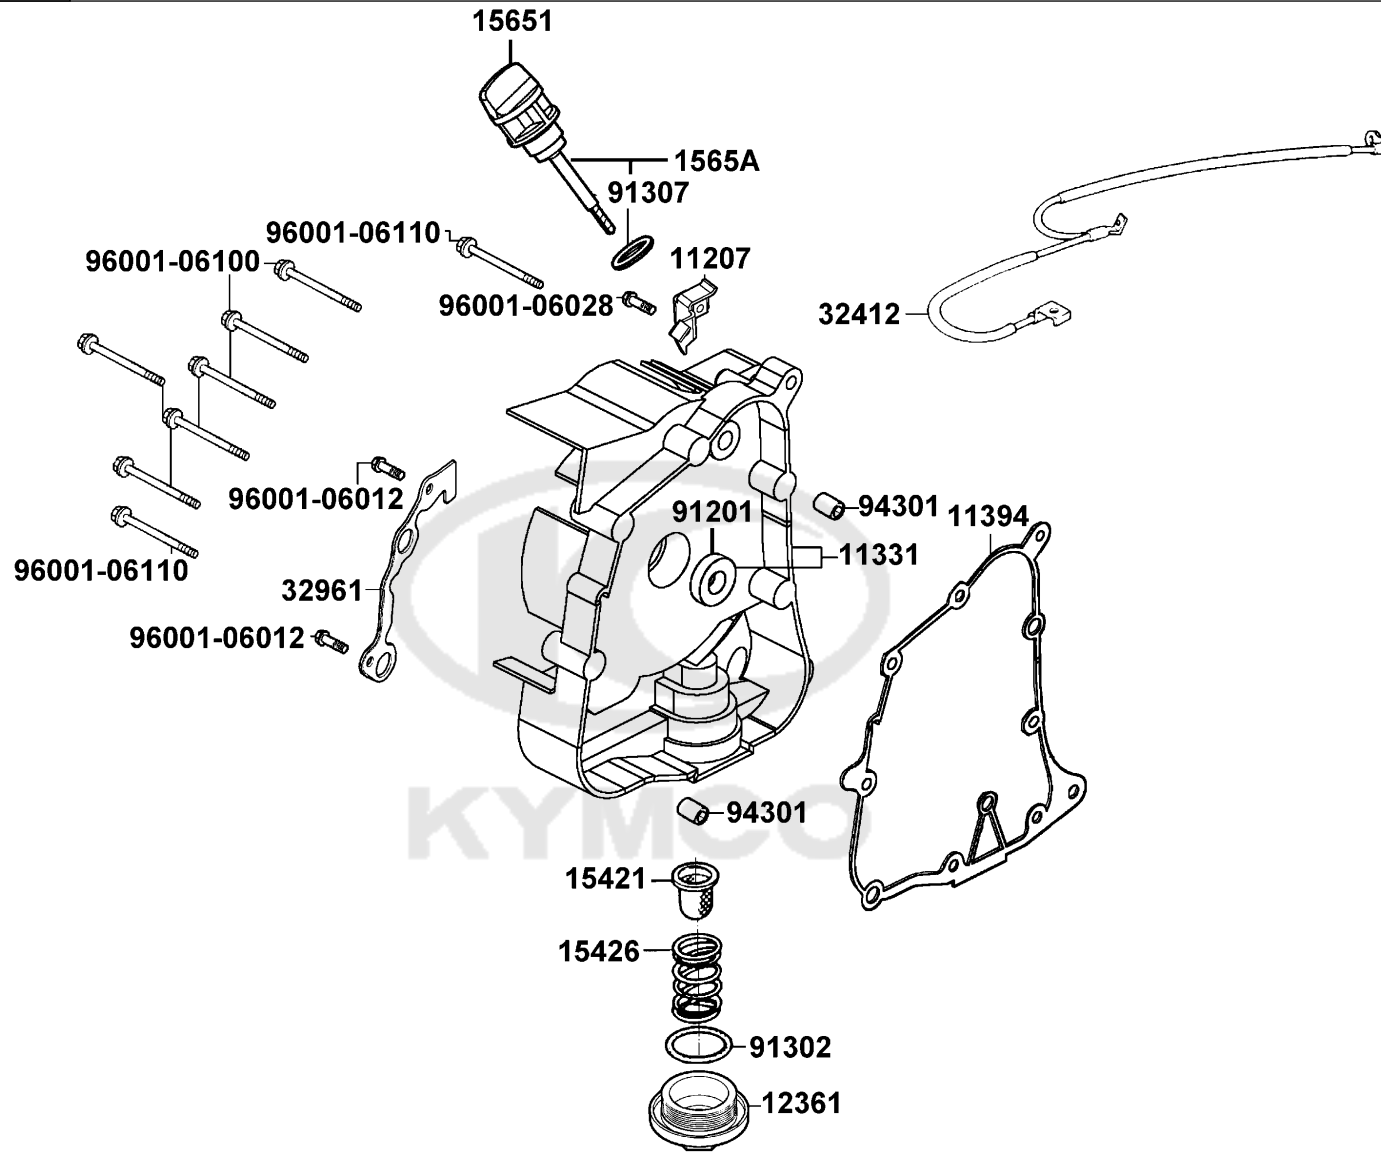

E04

Right Crankcase Cover