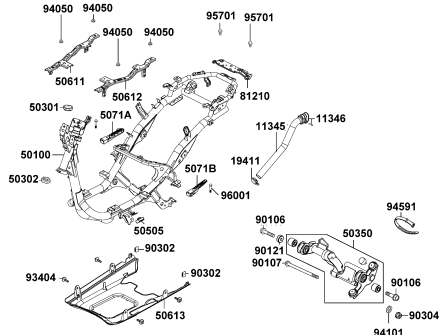

F17 Front Winker

F18 Tail Light

CONTENTS - FRAME GROUP

F19 Wire Harness

F20 Frame Body

F21 Air Cleaner Two

F22 Emblem Stripe

E01

E01

Crank Case

Sales mark	Ref no	Part no	Description	Reg description	Regd no	E01
9052A		9052A-GFY6-C00	BOLT ASSY DRAIN PLUG	BOLT ASSY DRAIN PLUG	1	
91202-GFY6		91202-GFY6-C00	OIL SEAL 19.8*30*5	OIL SEAL 19.8*30*5	1	
91202-KKJ9		91202-KKJ9-C00	OIL SEAL 20*32*6	OIL SEAL 20*32*6	1	
94301-10160		94301-10160	DOWEL PIN 10*16	DOWEL PIN 10*16	4	
94301-10200		94301-10200-M2	DOWEL PIN 10*20	DOWEL PIN 10*20	2	
94511		94511-14000	CIRCLIP EX 14	CIR CLIP EX 14	1	
95701		95701-08012-08	BOLT FLANGE 8*12	BOLT FLANGE 8*12	2	
96001-06040		96001-06040-08	BOLT FLANGE 6*40	BOLT FLANGE 6*40	4	
96001-06045		96001-06045-08	BOLT FLANGE SH 6*45	BOLT FLANGE SH 6*45	3	
96001-06050		96001-06050-08	BOLT FLANGE 6*50	BOLT FLANGE SH 6*50 (C)	2	
96100-62020		96100-62020-00	BEARING BALL RADIAL 6202	BEARING BALL RADIAL 6202	1	
96100-62030		96100-62030-00	BRG BALL RADIAL 6203	BEARING BALL RADIAL 6203	1	
96100-62043		96100-62043-00	BEARING BALL RADIAL 6204	BEARING BALL RADIAL 6204	1	