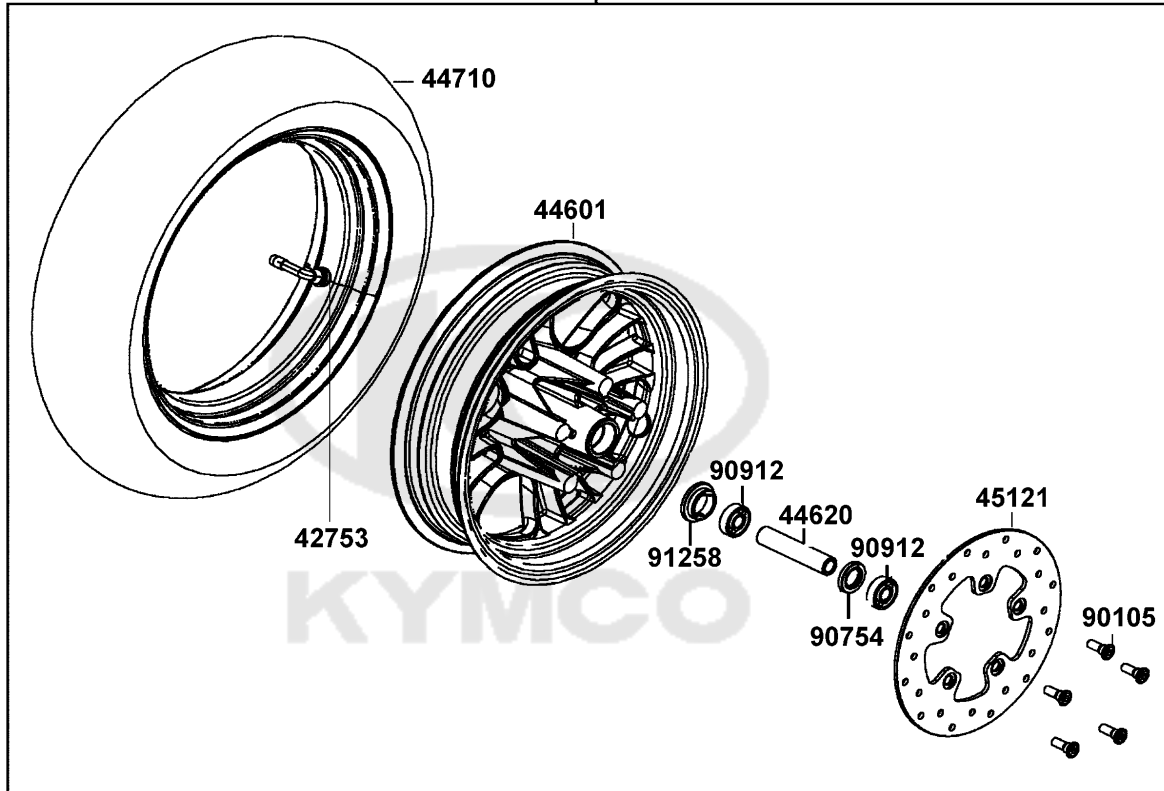

F07

Front Wheel

90306

44800

44600

44311

90121