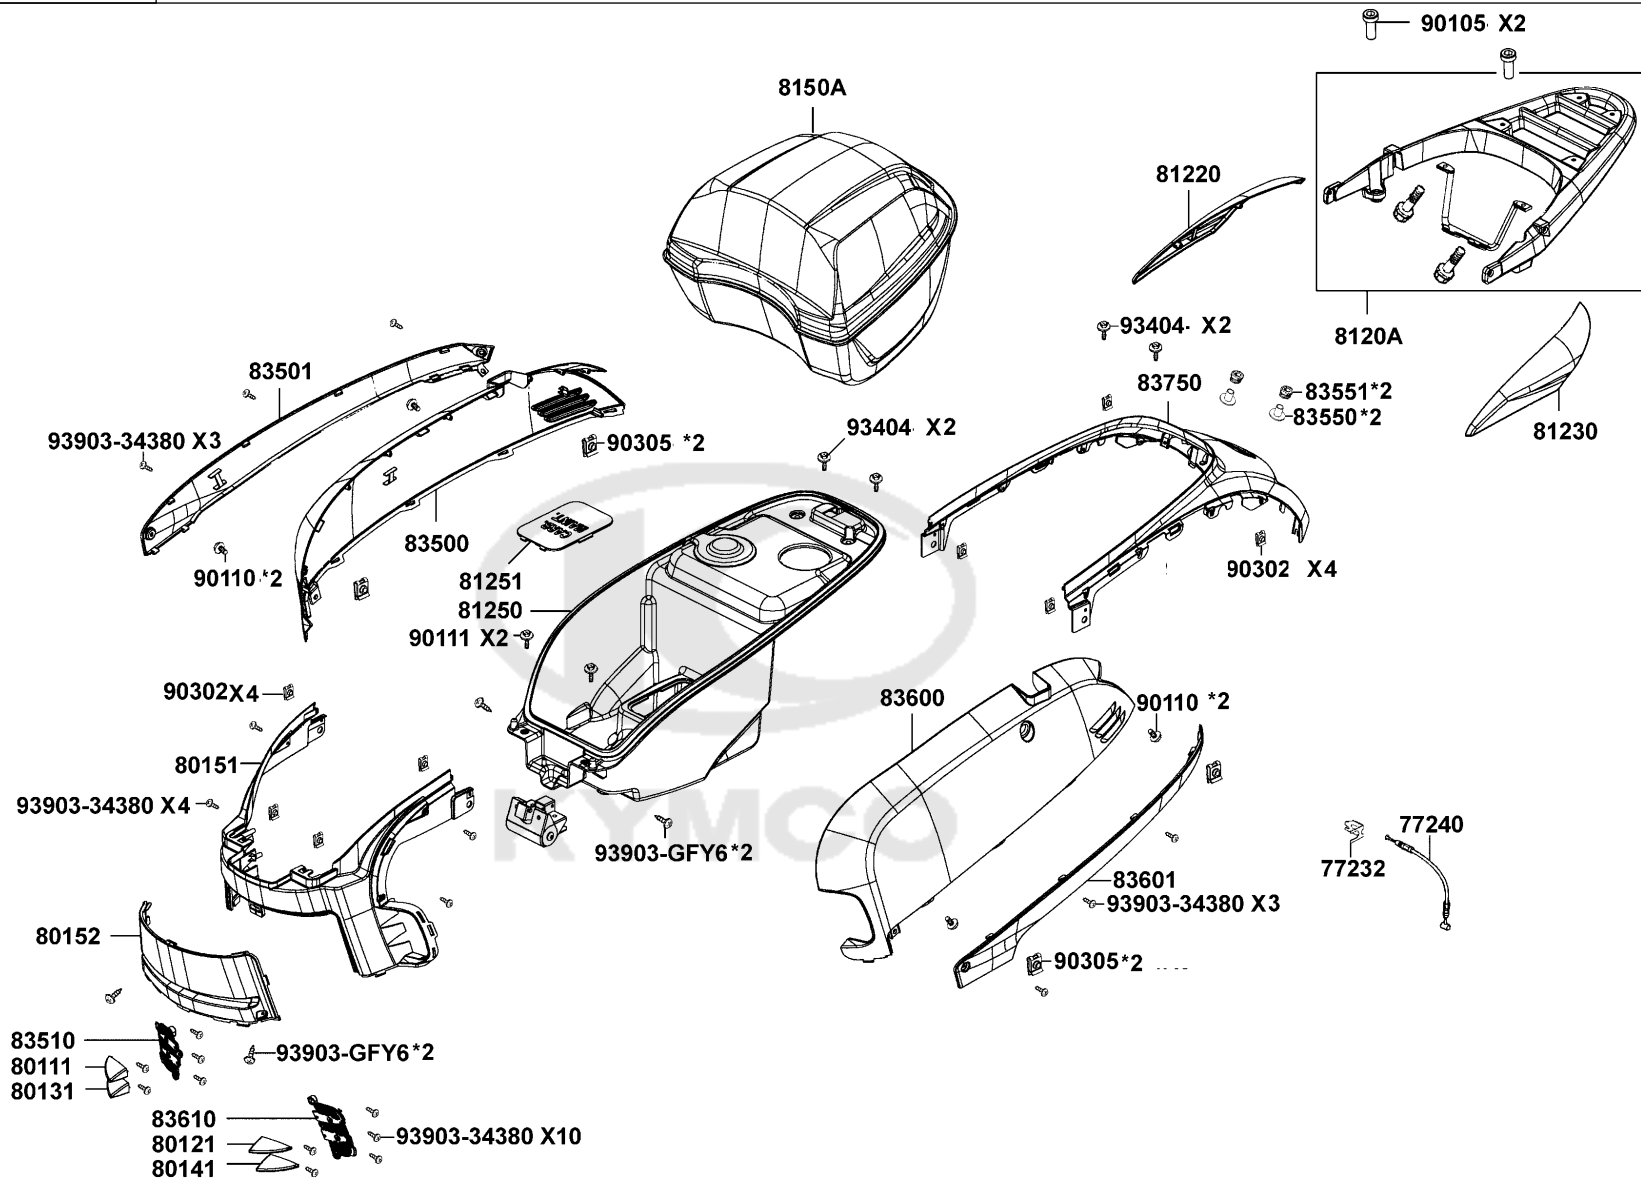

F11

Battery

Sales mark	Ref no	Part no	Description	Reg description	Regd no	F11
------------	--------	---------	-------------	-----------------	---------	------------

	31500	31500-GFY6-C00	BATTERY YTX7A-BS	BATTERY YTX7A-BS	1	
**	50326	50326-LGR5-E10	COVER BATTERY	COVER BATTERY	1	
	93903-35380	93903-35380	SCREW TAPPING 5*16 (K)	SCREW TAPPING 5*16 (K)	1	
	93903-GFY6	93903-GFY6-C00	SCREW TAPPING 4*14	SCREW TAPPING 4*14	1	
	98200	98200-10700	FUSE A7	FUSE A7	1	