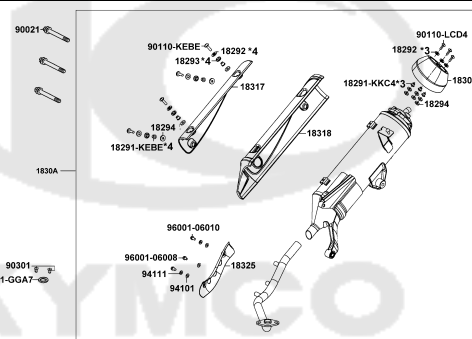

F14 Exhaust Muffler