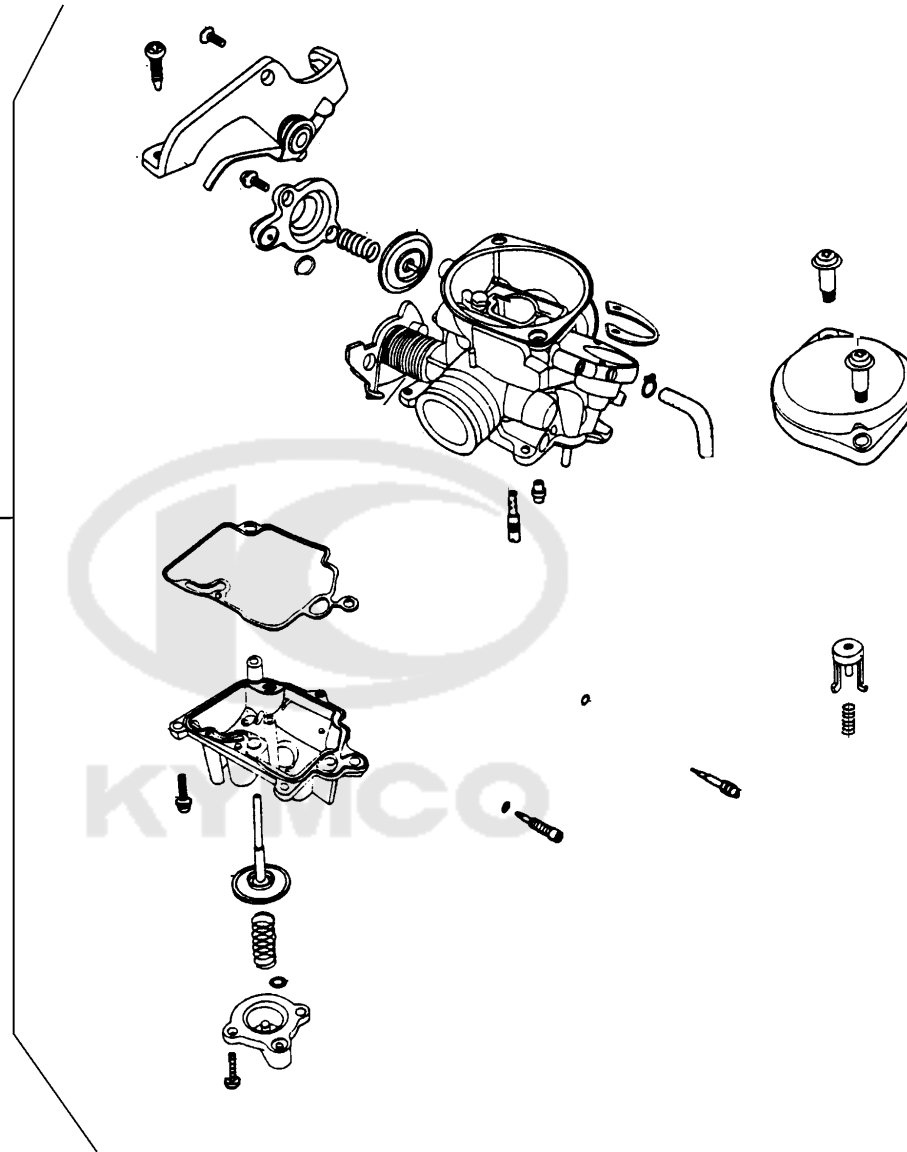

E09

Carburetor

16100