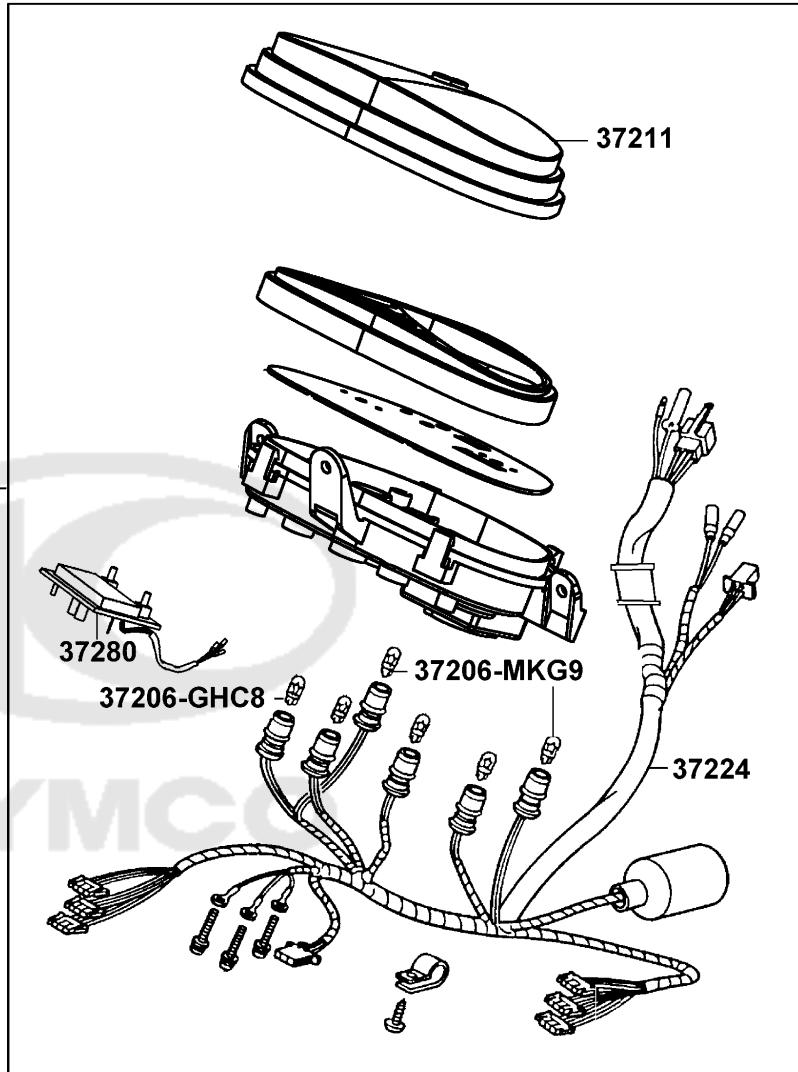

93700-05018-0H

93903-25220 X4

KYMCO

37200