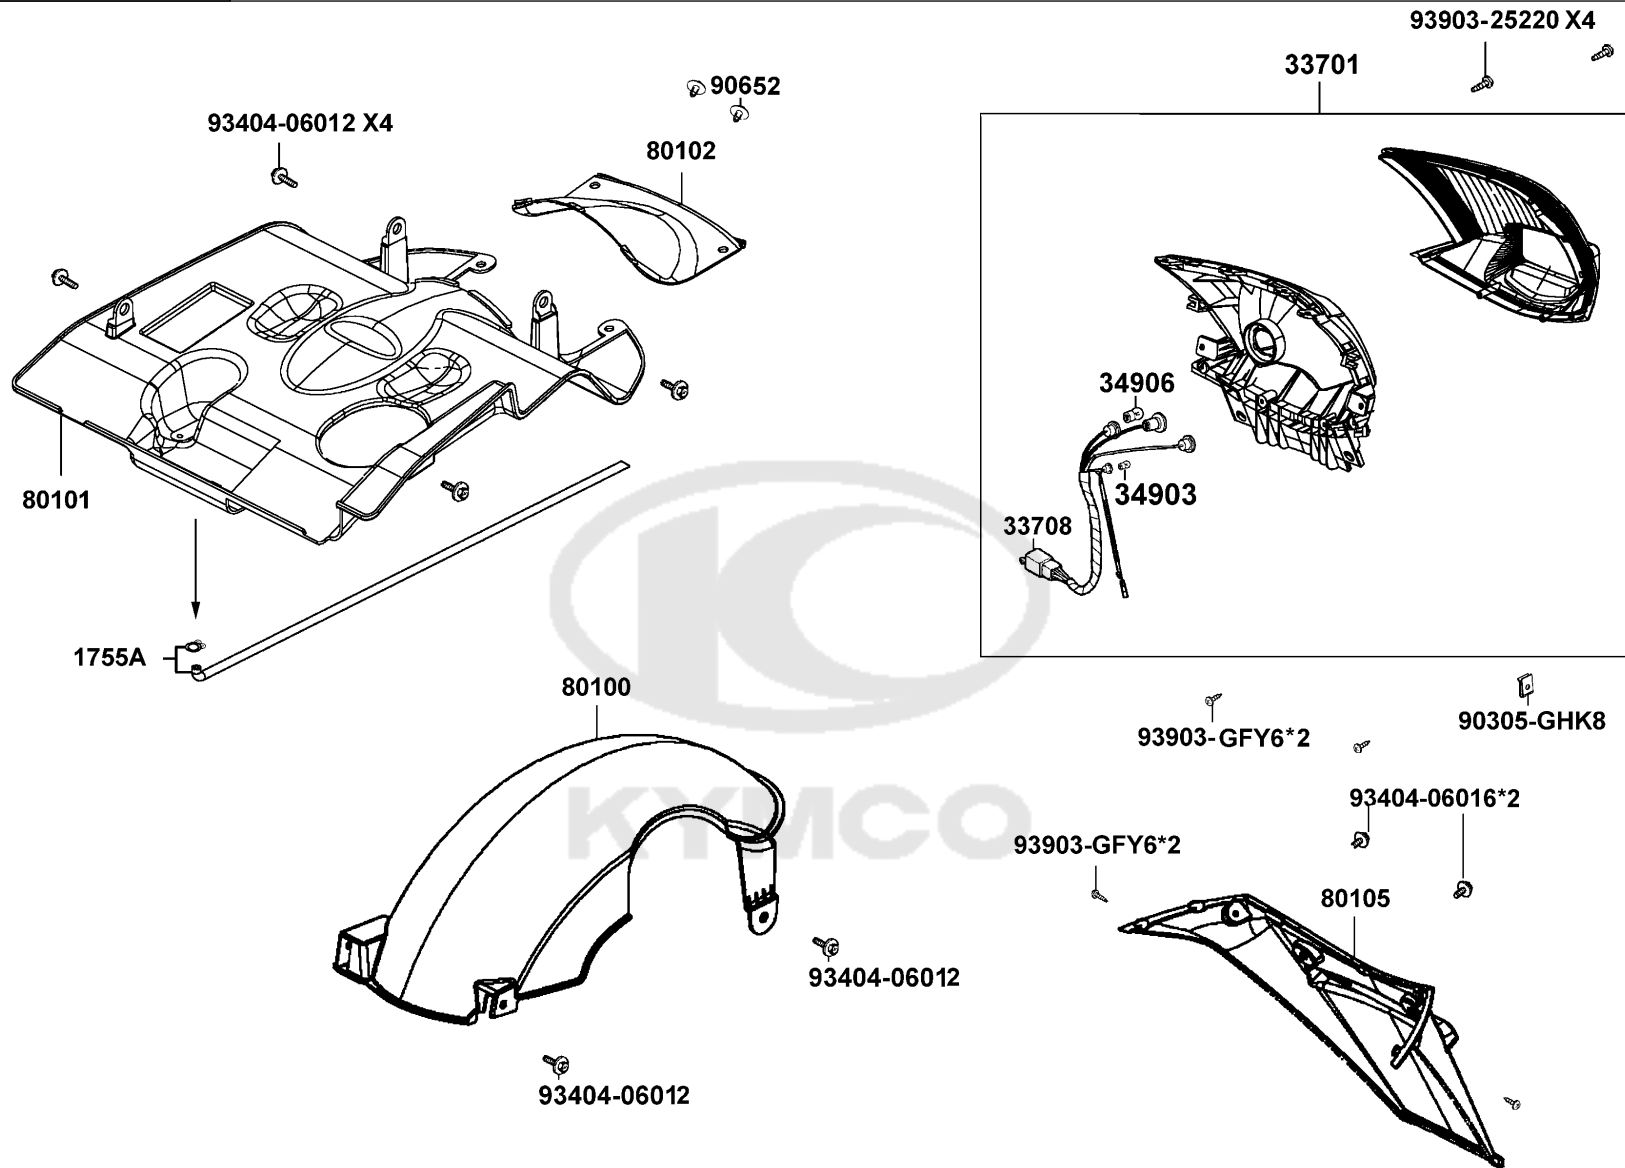

34905-LBA8		34905-LBA8-E80	BULB WINKER	BULB WINKER	2	
90305		90305-GHK8-C00	NUT CLIP 6MM	NUT CLIP 6MM	1	
93903		93903-34380	SCREW TAPPING 4*12	SCREW TAPPING 4*12	14	

F18

Tail Light

Sales mark	Ref no	Part no	Description	Reg description	Regd no	F18
	1755A	1755A-LDC8-E10	TUBE ASSY FUEL DRAIN	TUBE ASSY FUEL DRAIN	1	
	33701	33701-LGR5-E10	UNIT TAIL LIGHT	UNIT TAIL LIGHT	1	
	33708	33708-LGR5-E10	SOCKET COMP RR COMB	SOCKET COMP RR COMB	1	
	34903	34903-KPCP-900	BULB POSITION	BULB POSITION	1	
	34906	34906-LBA8-E80	BULB TAIL & STOP	BULB TAIL & STOP	1	
	80100	80100-LGR5-E10	FENDER REAR TIRE	FENDER REAR TIRE	1	
**		80101-LGR5-E10	FENDER REAR UP	FENDER REAR UP	1	
	80102	80102-LGR5-E10	LID MAIN TAIL LIGHT	LID MAIN TAIL LIGHT	1	
	80105	80105-LGR5-E10	FENDER REAR	FENDER REAR	1	
	90305	90305-GHK8-C00	NUT CLIP 6MM	NUT CLIP 6MM	1	
	90652	90652-LCA4-C10	CLIP MUDGUARD	CLIP MUDGUARD	1	
	93404-06012	93404-06012-07	BOLT WASH 6*12	BOLT WASH 6*12	4	
	93404-06016	93404-06016-07	BOLT WASHER 6*16 (K)	BOLT WASHER 6*16 (K)	2	
	93903-25220	93903-25220	SCREW TAPPING 5*12 (C)	SCREW TAPPING 5*12 (C)	4	
	93903-GFY6	93903-GFY6-C00	SCREW TAPPING 4*14	SCREW TAPPING 4*14	1	