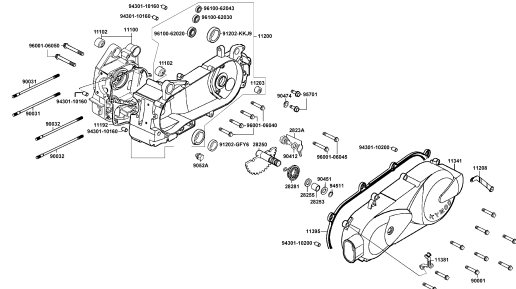

CONTENTS - ENGINE GROUP

E01 Crank Case