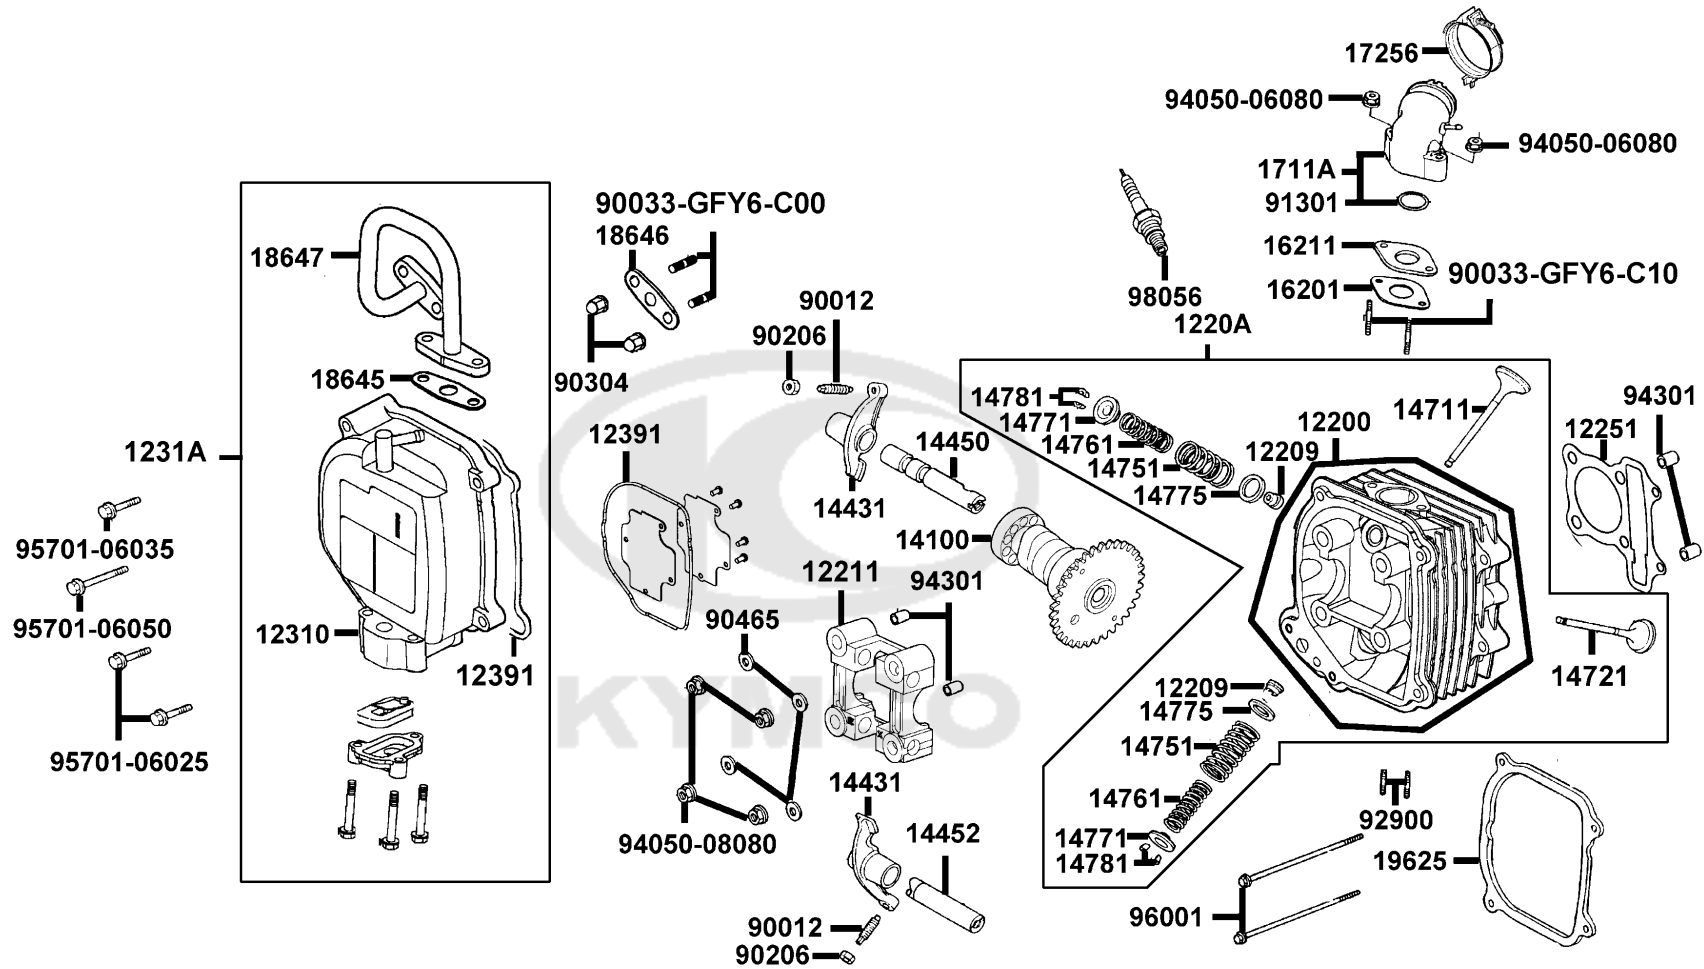

E01

Crank Case

Sales mark	Ref no	Part no	Description	Reg description	Regd no	E01
9052A		9052A-GFY6-C00	BOLT ASSY DRAIN PLUG	BOLT ASSY DRAIN PLUG	1	
91202-GFY6		91202-GFY6-C00	OIL SEAL 19.8*30*5	OIL SEAL 19.8*30*5	1	
91202-KKJ9		91202-KKJ9-C00	OIL SEAL 20*32*6	OIL SEAL 20*32*6	1	
94301-10160		94301-10160	DOWEL PIN 10*16	DOWEL PIN 10*16	4	
94301-10200		94301-10200-M2	DOWEL PIN 10*20	DOWEL PIN 10*20	2	
94511		94511-14000	CIRCLIP EX 14	CIR CLIP EX 14	1	
95701		95701-08012-08	BOLT FLANGE 8*12	BOLT FLANGE 8*12	2	
96001-06040		96001-06040-08	BOLT FLANGE 6*40	BOLT FLANGE 6*40	4	
96001-06045		96001-06045-08	BOLT FLANGE SH 6*45	BOLT FLANGE SH 6*45	3	
96001-06050		96001-06050-08	BOLT FLANGE 6*50	BOLT FLANGE SH 6*50 (C)	2	
96100-62020		96100-62020-00	BEARING BALL RADIAL 6202	BEARING BALL RADIAL 6202	1	
96100-62030		96100-62030-00	BRG BALL RADIAL 6203	BEARING BALL RADIAL 6203	1	
96100-62043		96100-62043-00	BEARING BALL RADIAL 6204	BEARING BALL RADIAL 6204	1	