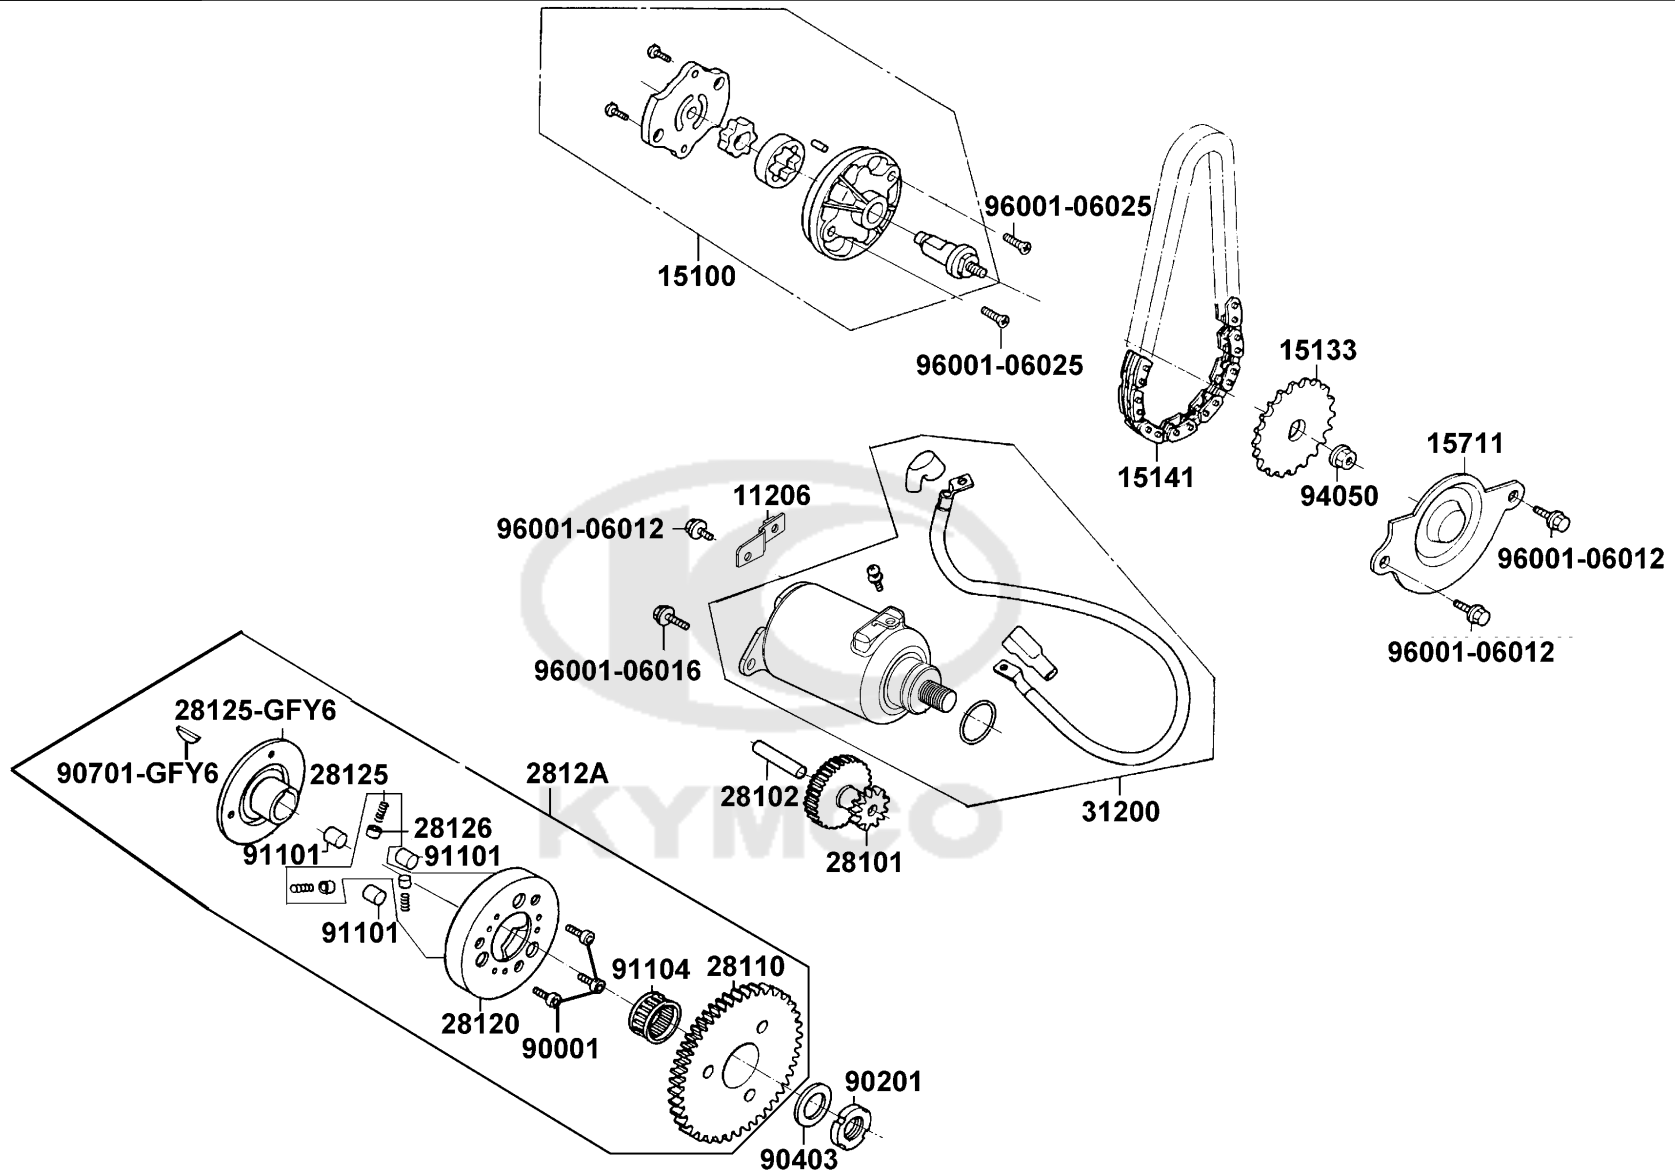

E06

Starting Motor Oil Pump