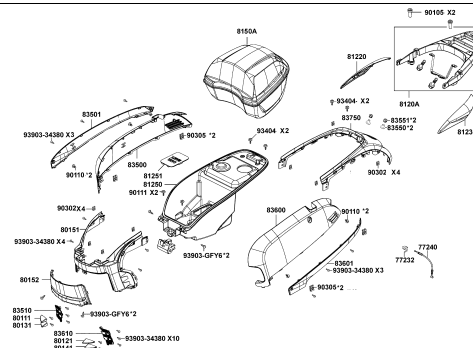

F12 Body Cover Luggage Box