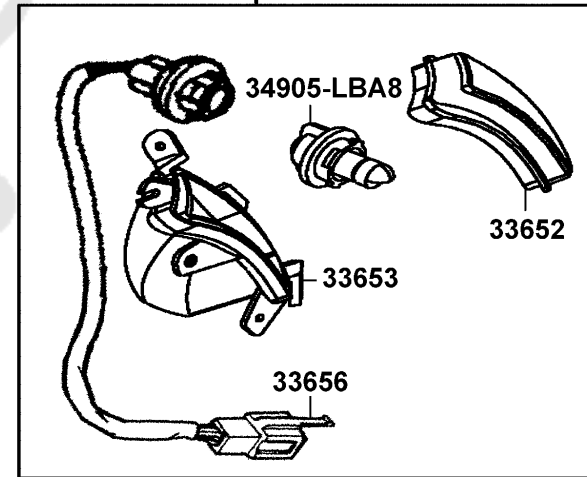

93903-34380 X14
90305-GHK8

33650