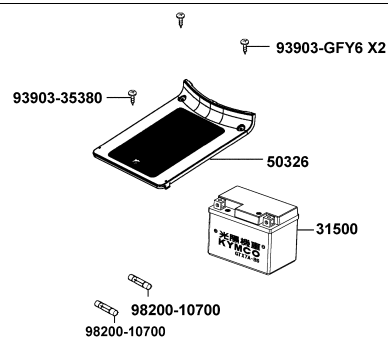

F11 Battery