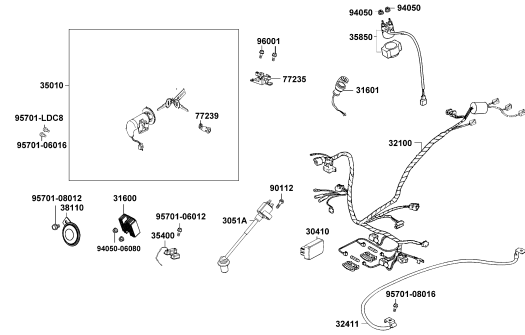

F17 Front Winker

F18 Tail Light

CONTENTS - FRAME GROUP

F19 Wire Harness

F20 Frame Body

F21 Air Cleaner Two

F22 Emblem Stripe

E01