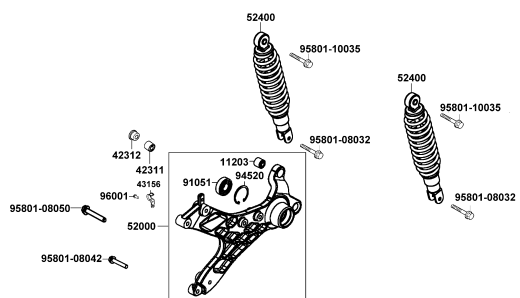

F16 Rear Cushion