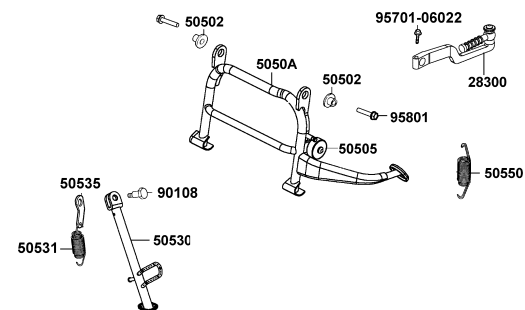

F15 Stand Kick Starter Arm