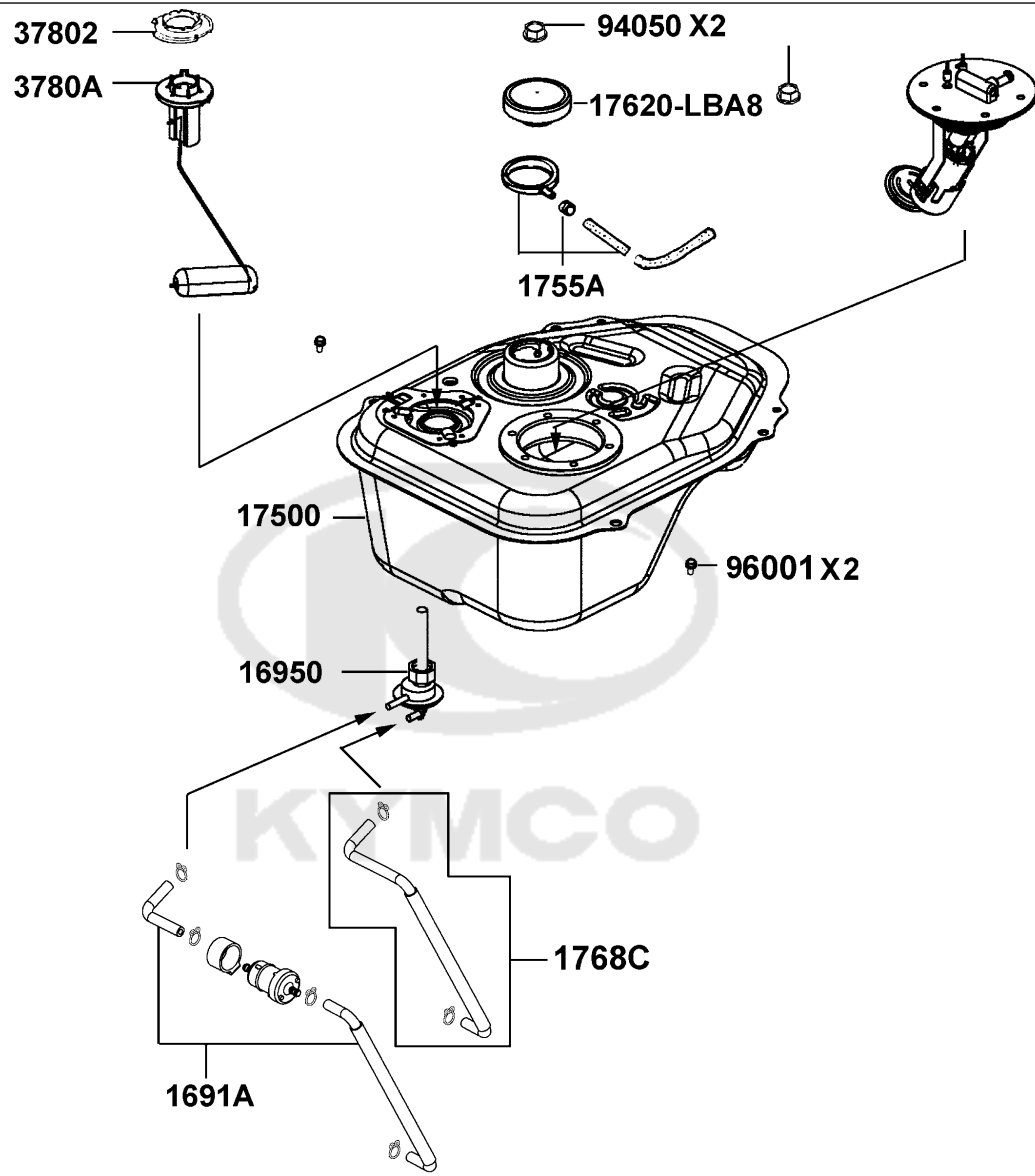

F10

Fuel Tank