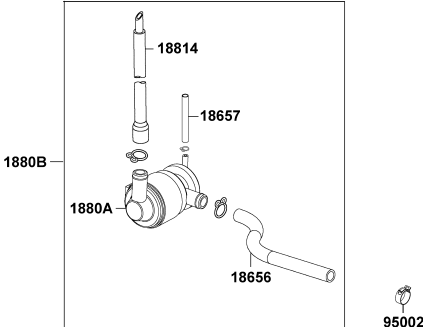

F21 Air Cleaner Two