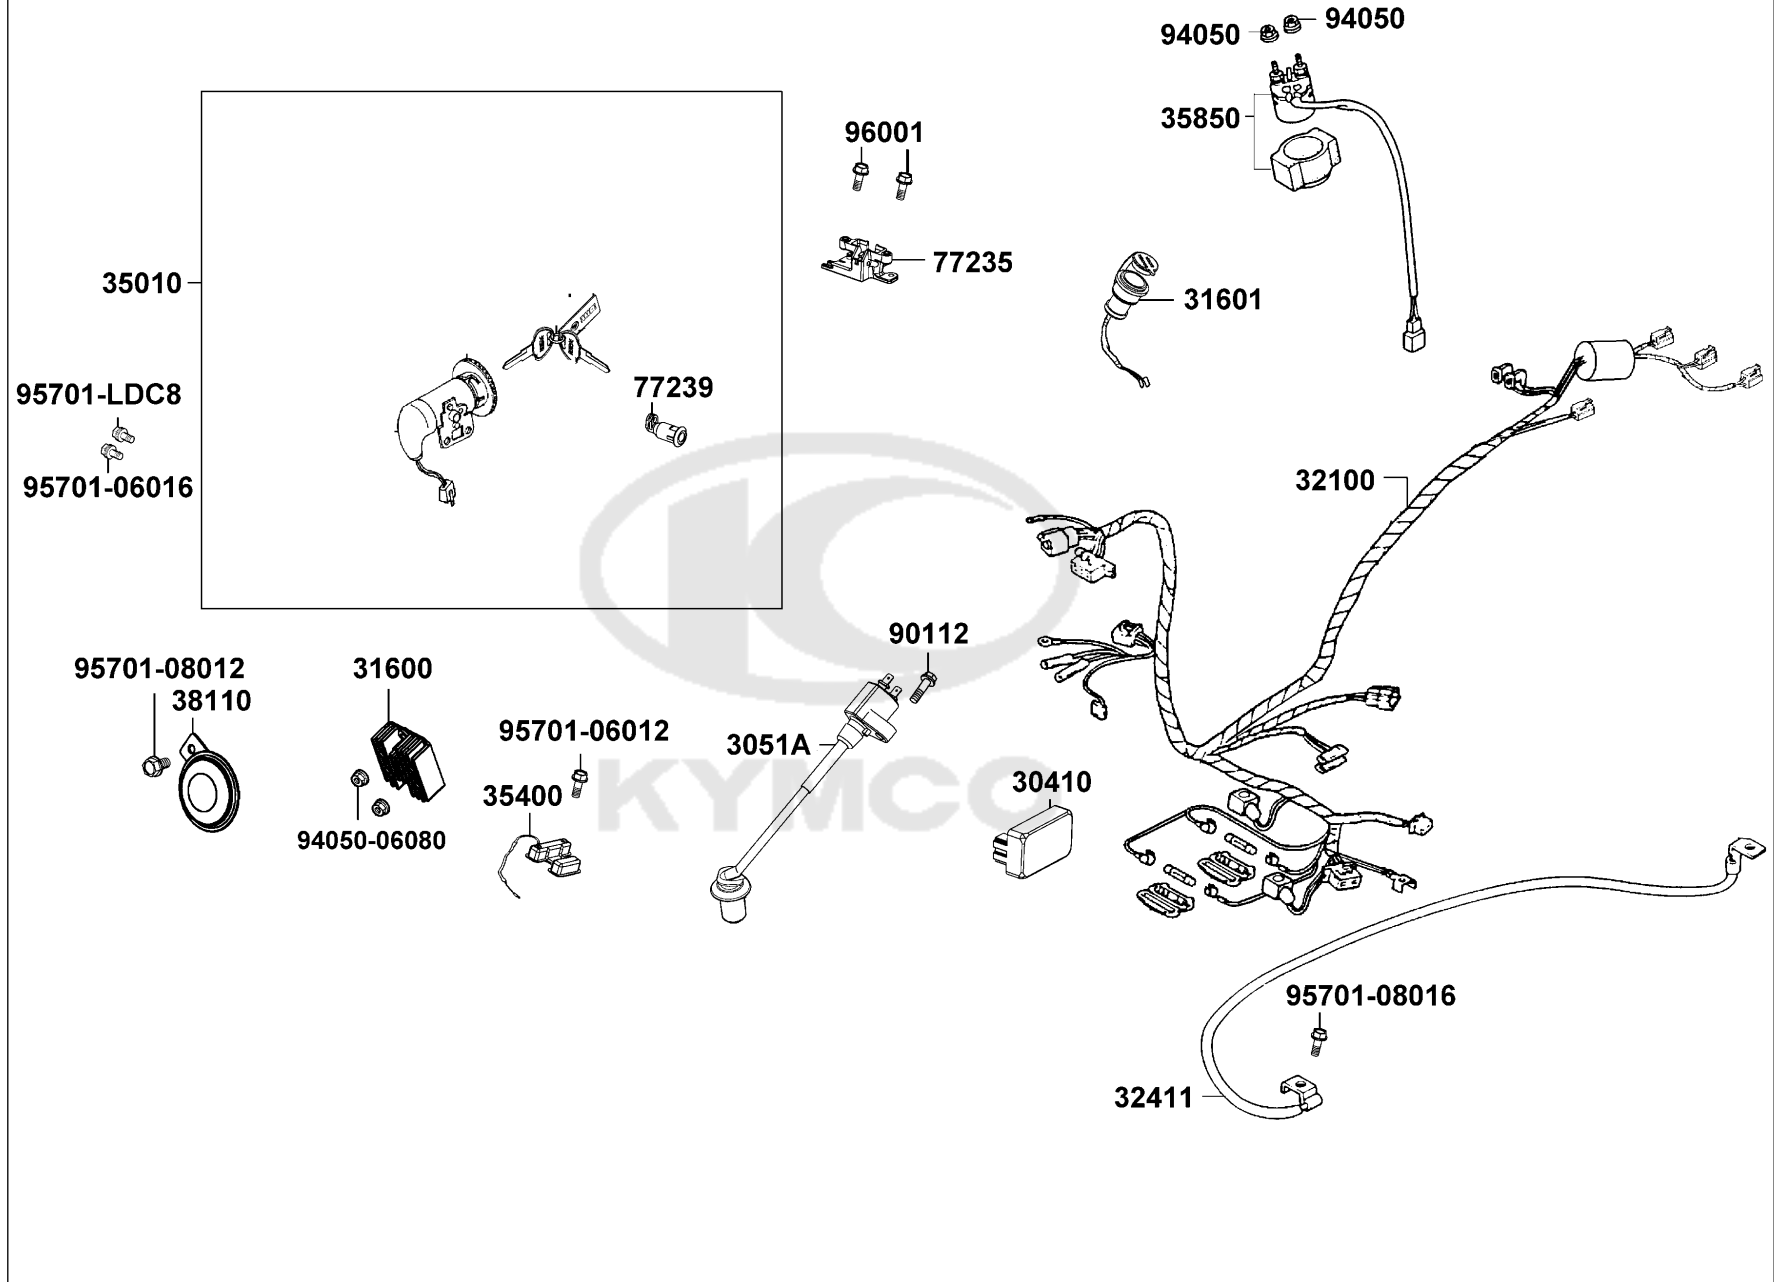

F19

Wire Harness