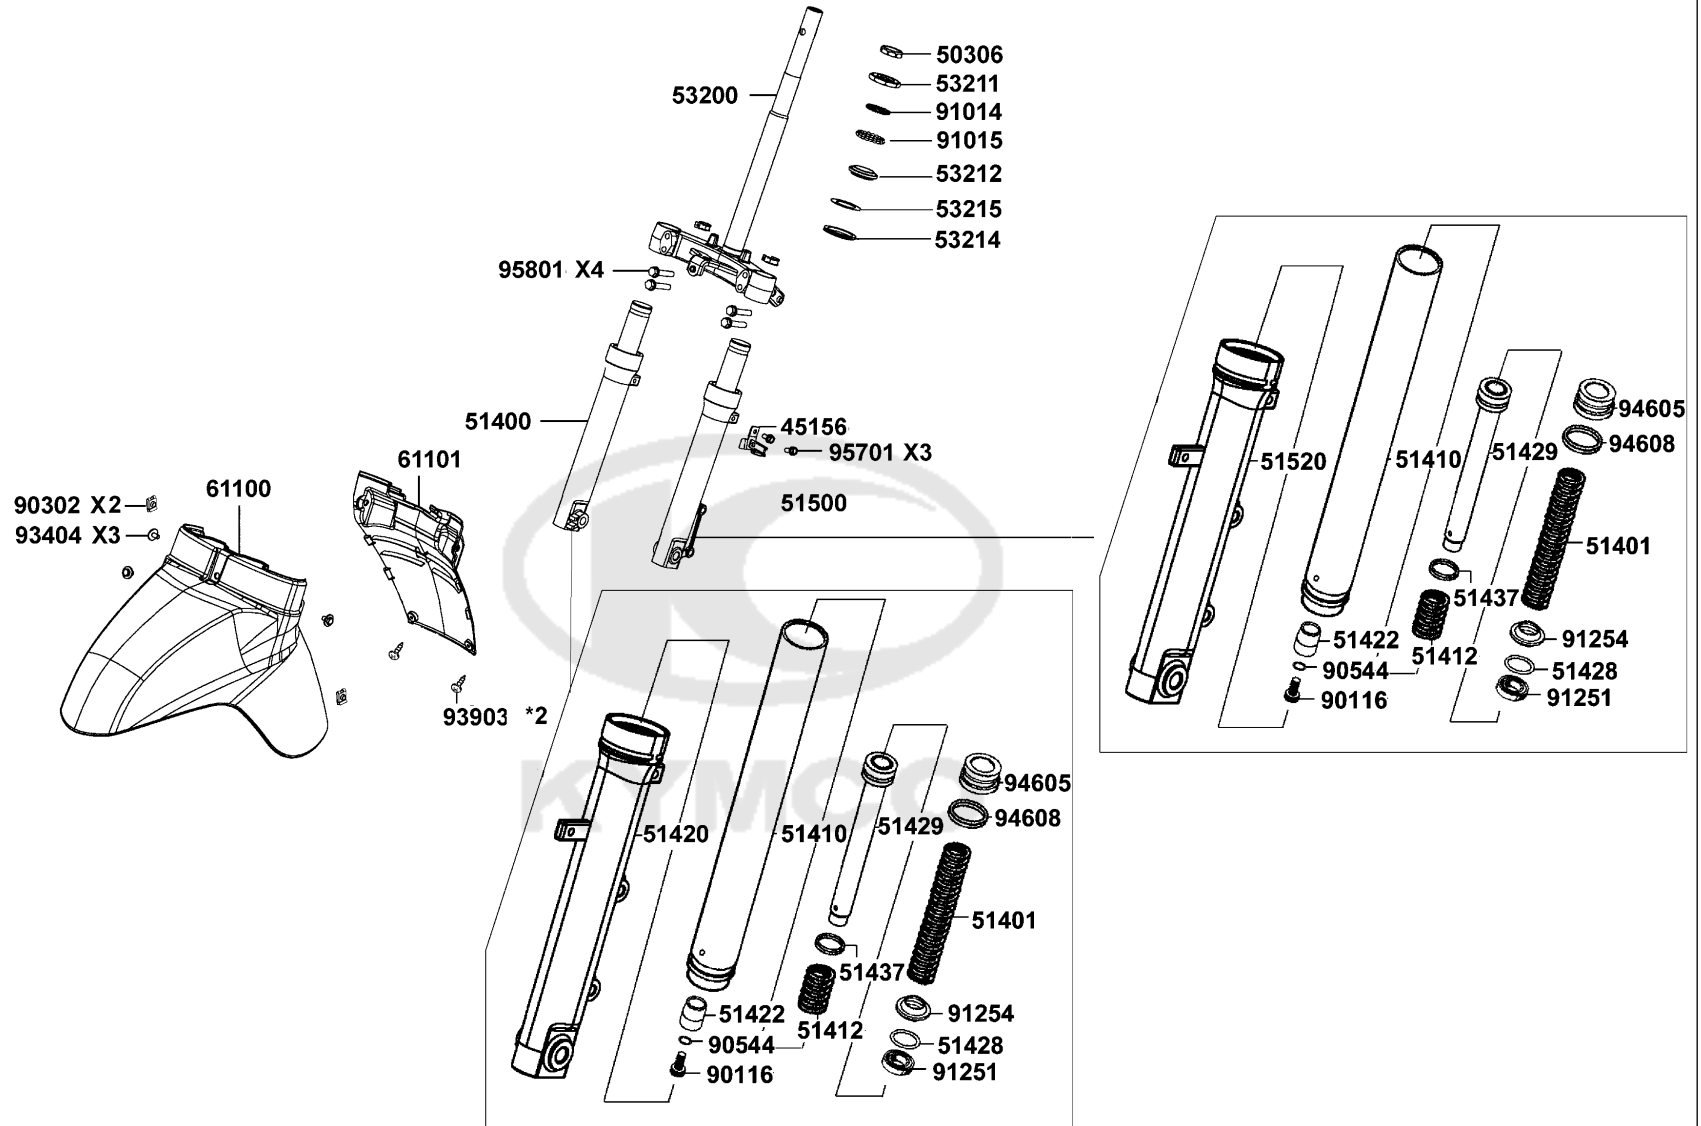

F06

Stem Steering Front Cushion

Sales mark	Ref no	Part no	Description	Reg description	Regd no	F06
45156		45156-KNBN-C00	CLAMPER FR BRAKE HOSE	CLAMPER FR BRAKE HOSE	1	
50306		50306-1F96-C00	NUT STRG STEM LOCK	NUT STRG STEM LOCK	1	
51400		51400-LGR5-E10	FORK ASSY R FR	FORK ASSY R FR	1	
51401		51401-LGB5-E10	SPRING	SPRING	1	
51410		51410-LDC8-E10	FORK PIPE COMP	FORK PIPE COMP	1	
51412		51412-LDC8-E10	REBOUND SPRING	REBOUND SPRING	1	
51420		51420-LGR5-E10	BOTTOM CASE R	BOTTOM CASE R	1	
51422		51422-LDC8-E10	OIL LOCK PIECE	OIL LOCK PIECE	1	
51428		51428-LDC8-E10	OIL SEAL STOPPER RING	OIL SEAL STOPPER RING	1	
51429		51429-LGR5-E10	PIPE SEAT	PIPE SEAT	1	
51437		51437-LDC8-E10	PIPE SEAT	PISTON RING	1	
51500		51500-LGR5-E10	FORK ASSY L FR	FORK ASSY L FR	1	
51520		51520-LGR5-E10	BOTTOM CASE L	BOTTOM CASE L	1	
53200		53200-LGR5-E10	STEM COMP STRG.	STEM COMP STRG.	1	
53211		53211-GFY6-C00	RACE STRG TOP CONE	RACE STRG TOP CONE	1	
53212		53212-2L50-C00	RACE (STRG BOTTOM) CONE	RACE (STRG BOTTOM) CONE	1	
53214		53214-2L50-C00	DUST SEAL STRG HEAD	DUST SEAL STRG HEAD	1	
53215		53215-2L50-C00	WASHER STRG HDL DUST-SEAL	WASHER STRG HDL DUST-SEAL	1	
90116		90116-LDC8-E10	BOLT	BOLT	1	
90302		90302-SDA4-C00	NUT SPRING 4MM	NUT SPRING 4MM	1	