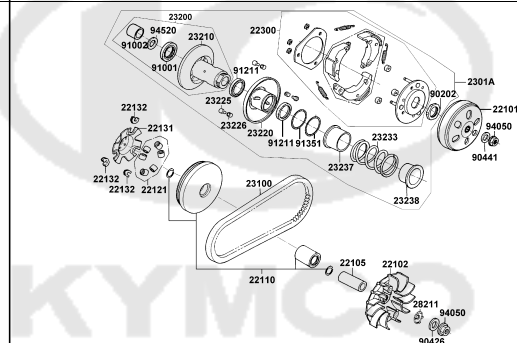

CONTENTS - ENGINE GROUP

E01 Crank Case

E02 Cylinder Head

E03 Cylinder Piston Crankshaft

E04 Right Crankcase Cover

E05 Driven Pulley

E06 Starting Motor Oil Pump

E07 Fan Cover Generator

E08 Transmission

E09 Carburetor

CONTENTS - FRAME GROUP

F01 Head Light	F02 Speedometer	F03 Handle Steering Handle Cover
		
F04 Brake Master Cylinder	F05 Front Cover Front Fender	F06 Stem Steering Front Cushion
		
F07 Front Wheel	F08 Rear Wheel	F09 Seat
		