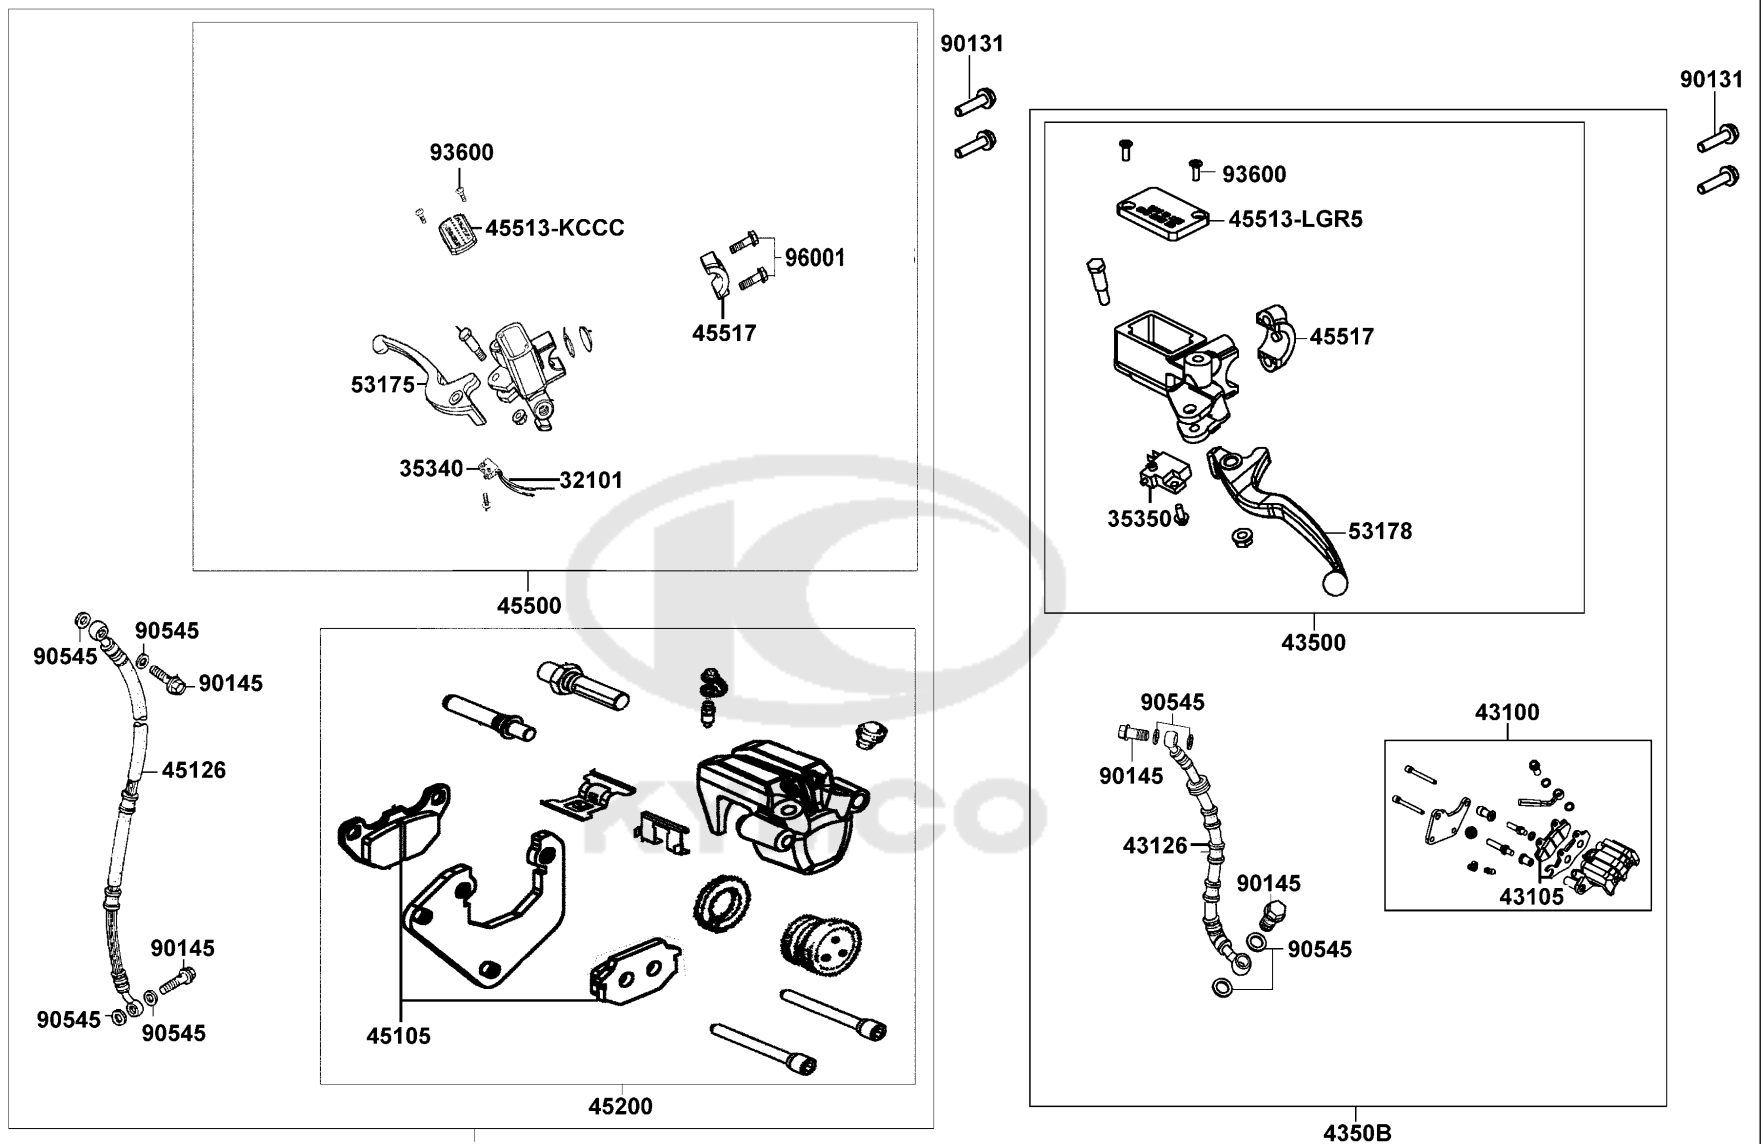

F04

Brake Master Cylinder