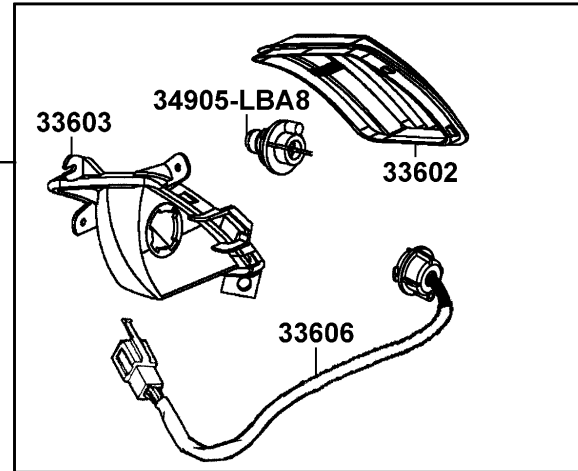

33400
33450