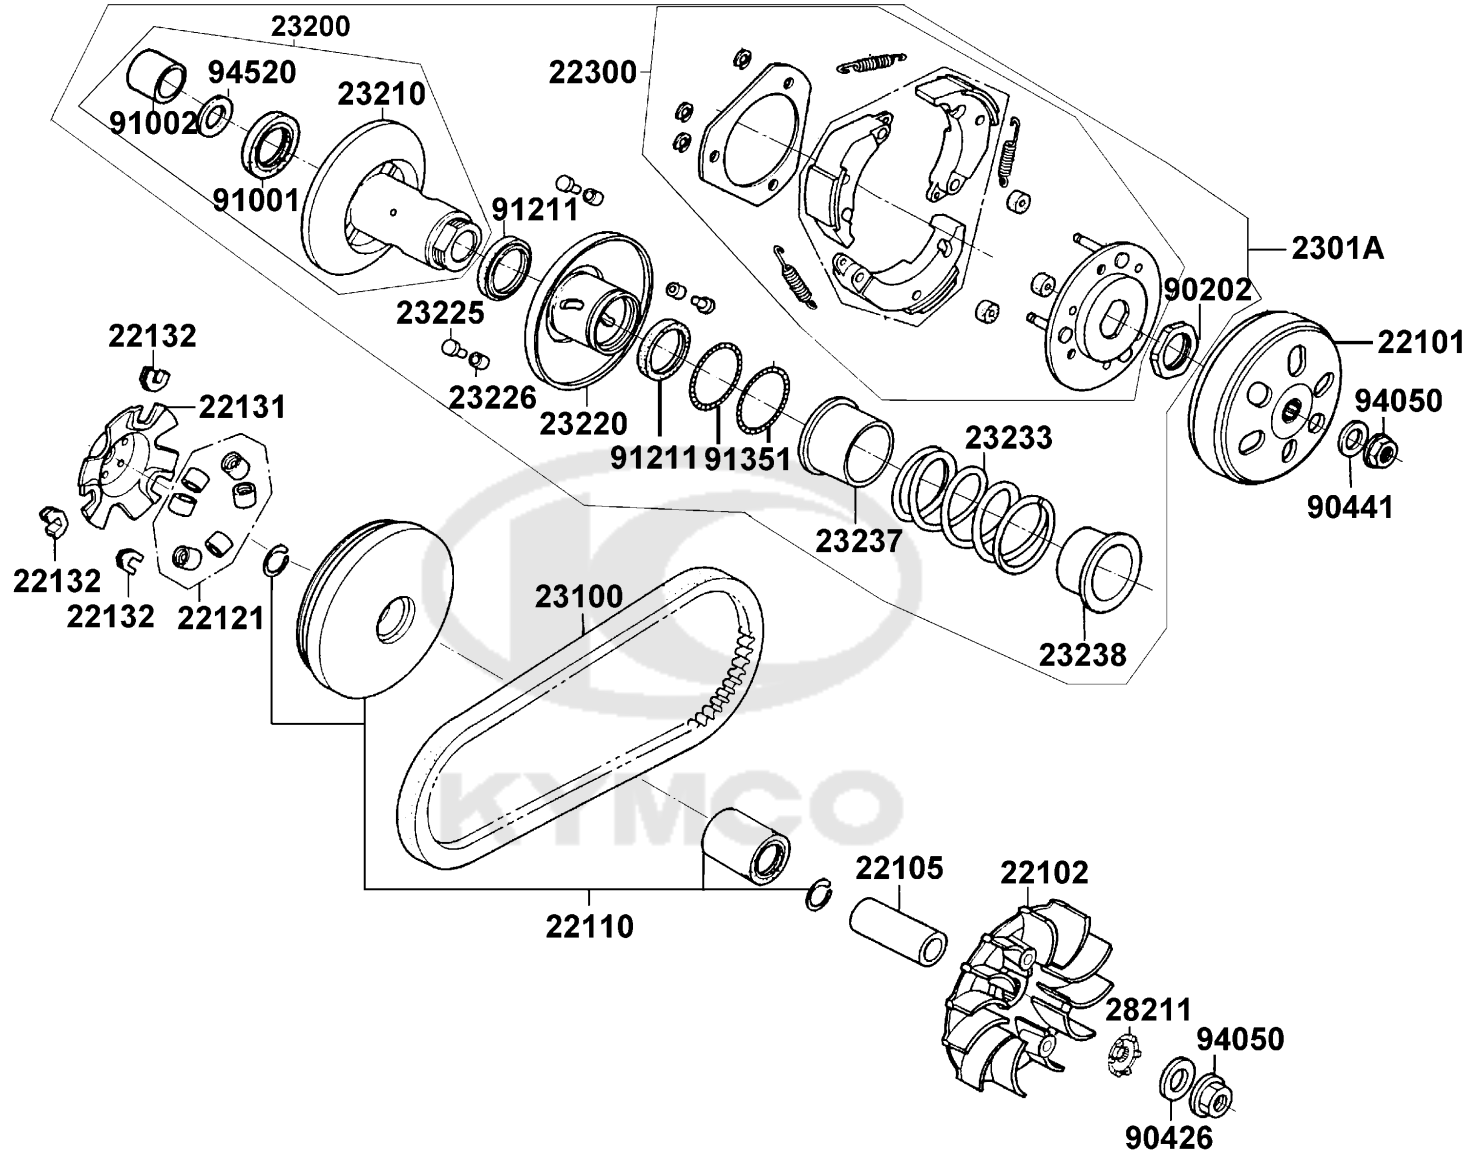

E05

Driven Pulley