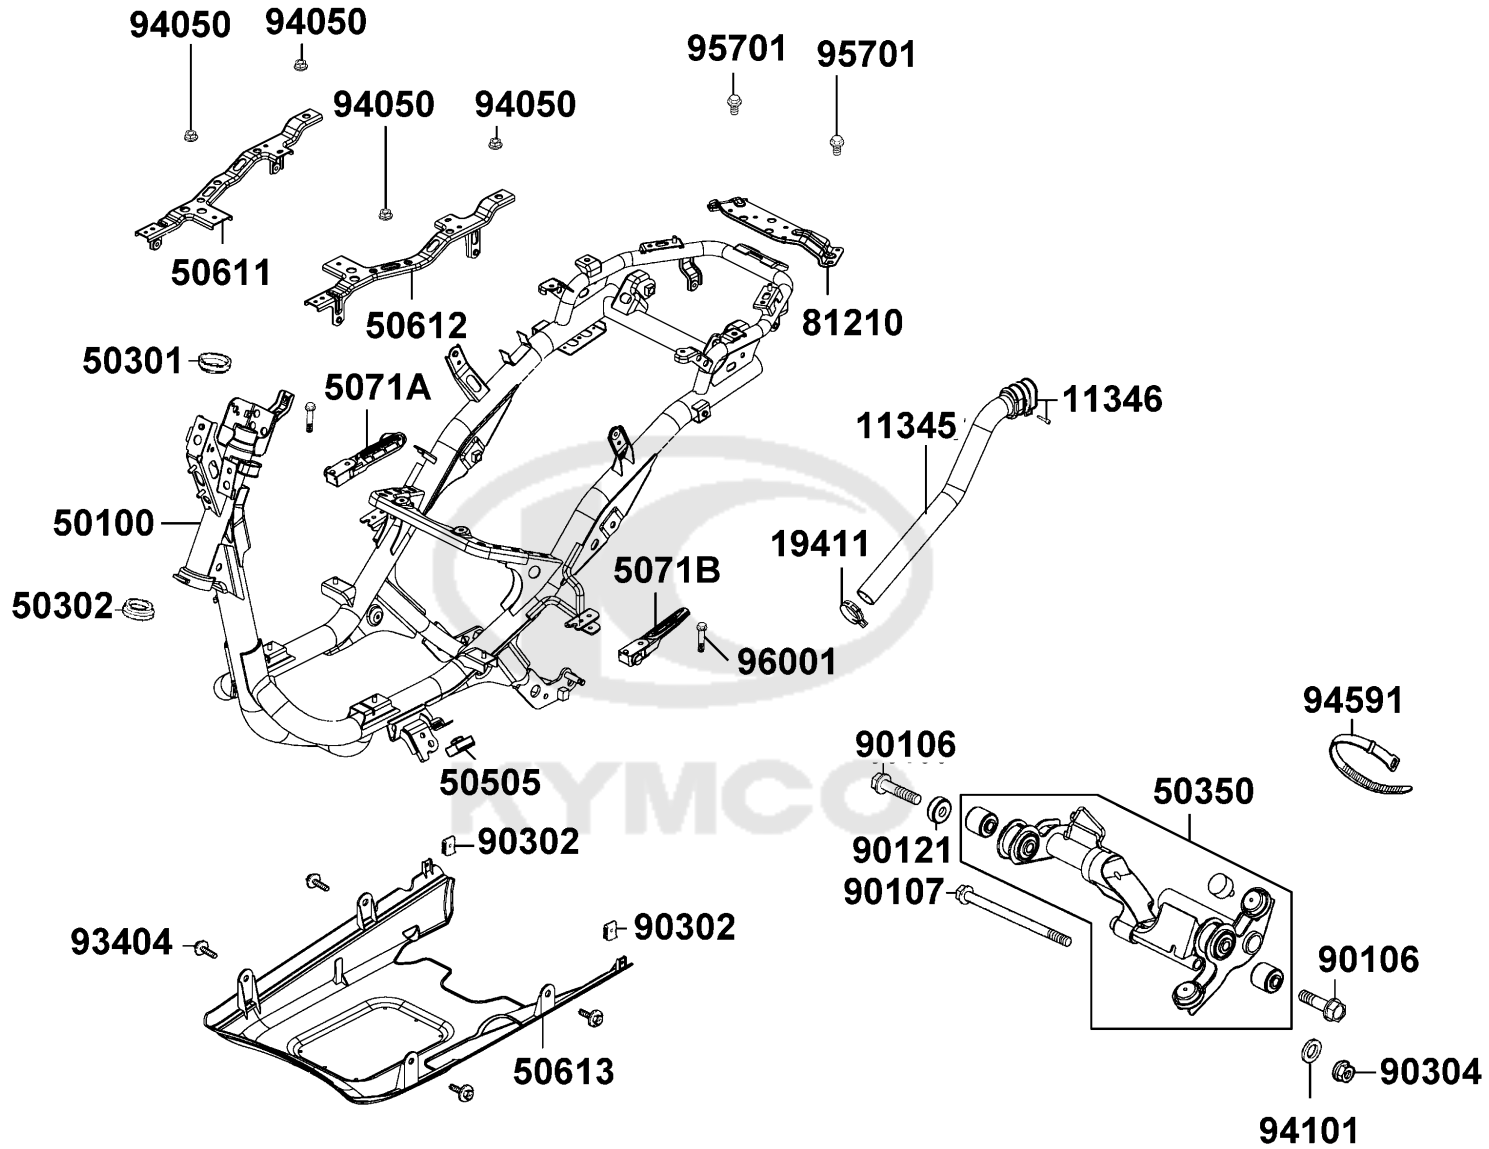

F20

Frame Body