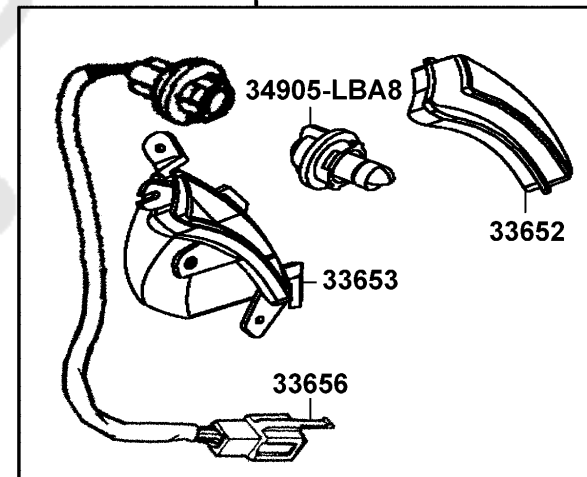

F17

Front Winker

33400
33450

93903-34380 X14
90305-GHK8

33650

90305-GHK8

Sales mark	Ref no	Part no	Description	Reg description	Regd no	F17
	33400	33400-LGR5-E10	WINKER ASSY R FR	WINKER ASSY R FR	1	
	33402	33402-LGR5-E10	LENS R FR WINKER	LENS R FR WINKER	1	
	33403	33403-LGR5-E10	BASE R FR WINKER	BASE R FR WINKER	1	
	33406	33406-LGR5-E10	SOCKET COMP R FR WINKER	SOCKET COMP R FR WINKER	1	
	33407	33407-LGR5-E10	INNER LENS L WINKER	INNER LENS L WINKER	1	
	33450	33450-LGR5-E10	WINKER ASSY L FR	WINKER ASSY L FR	1	
	33452	33452-LGR5-E10	LENS L FR WINKER	LENS L FR WINKER	1	
	33453	33453-LGR5-E10	BASE L FR WINKER	BASE L FR WINKER	1	
	33456	33456-LGR5-E10	SOCKET COMP L FR WINKER	SOCKET COMP L FR WINKER	1	
	33457	33457-LGR5-E10	INNER LENS L WINKER	INNER LENS L WINKER	1	
	33600	33600-LGR5-E10	WINKER SET R RR	WINKER SET R RR	1	
	33602	33602-LGR5-E10	LENS R RR WINKER	LENS R RR WINKER	1	
	33603	33603-LGR5-E10	BASE R RR WINKER	BASE R RR WINKER	1	
	33606	33606-LGR5-E10	SOCKET COMP R RR WINKER	SOCKET COMP R RR WINKER	1	
	33650	33650-LGR5-E10	WINKER SET L RR	WINKER SET L RR	1	
	33652	33652-LGR5-E10	LENS L RR WINKER	LENS L RR WINKER	1	
	33653	33653-LGR5-E10	BASE L RR WINKER	BASE L RR WINKER	1	
	33656	33656-LGR5-E10	SOCKET COMP L RR WINKER	SOCKET COMP L RR WINKER	1	
	34903	34903-LDC8-E10	BULB POSITION	BULB POSITION	2	
	34905-KPCP	34905-KPCP-C00	BULB WINKER	BULB WINKER	1	